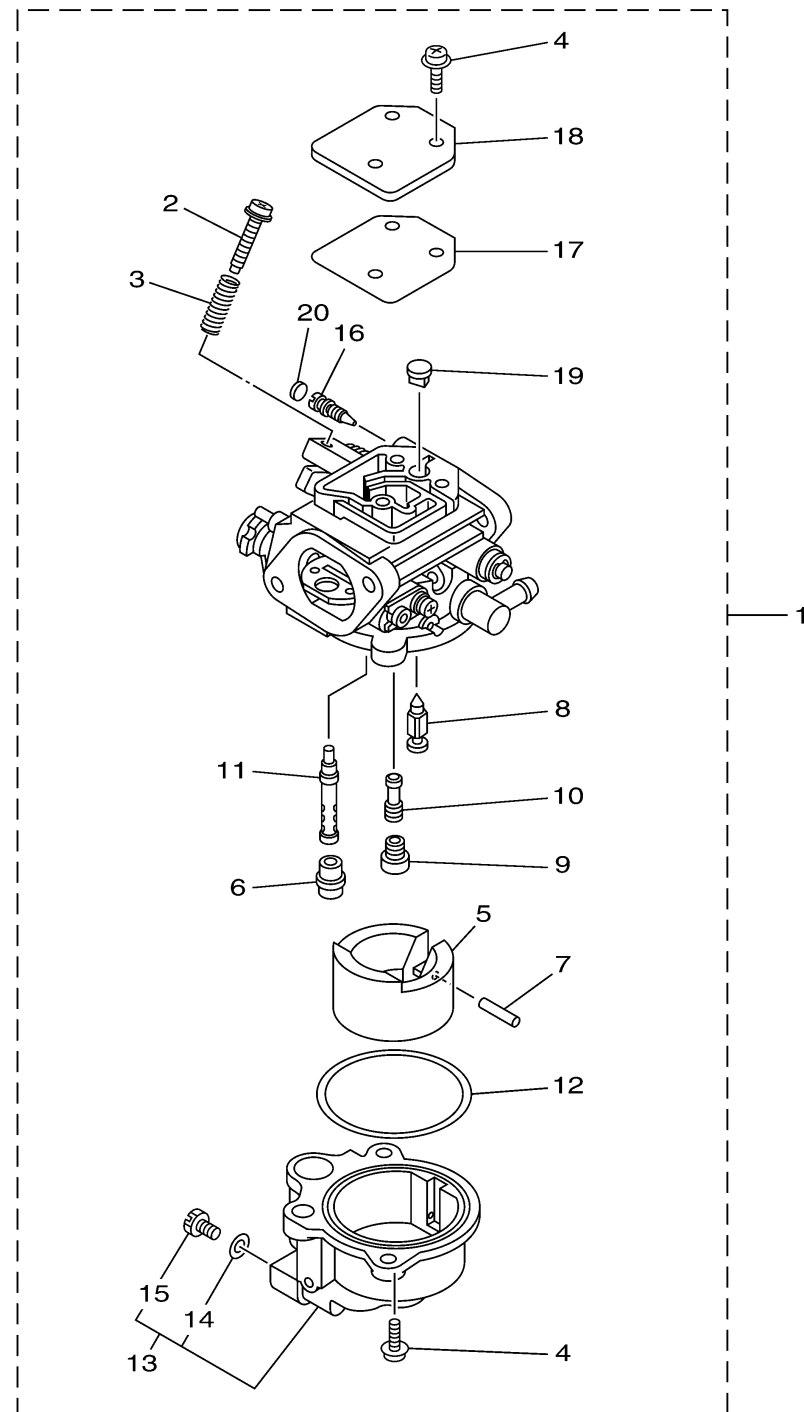

# CARBURETOR

60N4100-G070

Ref No.	Part Number	Description	Qty	Remarks
1	60R-14301-10-00	CARBURETOR ASSY 1	1	EH/PH
1	60R-14301-40-00	CARBURETOR ASSY 1	0	PR
2	6E5-14321-00-00	..SCREW, THROTTLE	1	
3	6J8-14334-00-00	..SPRING, THROTTLE	1	
4	97980-04112-00	..SCREW, WITH WASHER	5	
5	6AU-14385-00-00	..FLOAT	1	
6	67D-14966-00-00	..RUBBER CAP	1	
7	67D-14386-00-00	..PIN, FLOAT	1	
8	68T-14546-00-00	..VALVE, NEEDLE	1	
9	60R-1492E-3K-00	..JET, MAIN (#79)	1	
10	68T-1492F-1K-00	..JET, AIR SLOW (#39)	1	
11	68T-1492A-00-00	..NOZZLE, MAIN	1	
12	6AU-14984-00-00	..GASKET, FLOAT CHAMBER	1	
13	60R-14981-00-00	..BODY, FLOAT CHAMBER	1	
14	6J8-14959-00-00	..GASKET	1	
15	66T-14991-00-00	...PLUG, DRAIN	1	
16	67D-14323-00-00	..SCREW, AIR ADJUSTING	0	FOR 60R-14301-40
16	67D-14323-20-00	..SCREW, AIR ADJUSTING	1	FOR 60R-14301-10
17	67D-14536-00-00	..GASKET	1	
18	67D-14527-00-00	..PLATE	1	

# CARBURETOR

Ref No.	Part Number	Description	Qty	Remarks
19	68T-14126-00-00	..PLUG	1	
20	67D-1432A-00-00	..PLUG	1	

  
 60N4100-G070