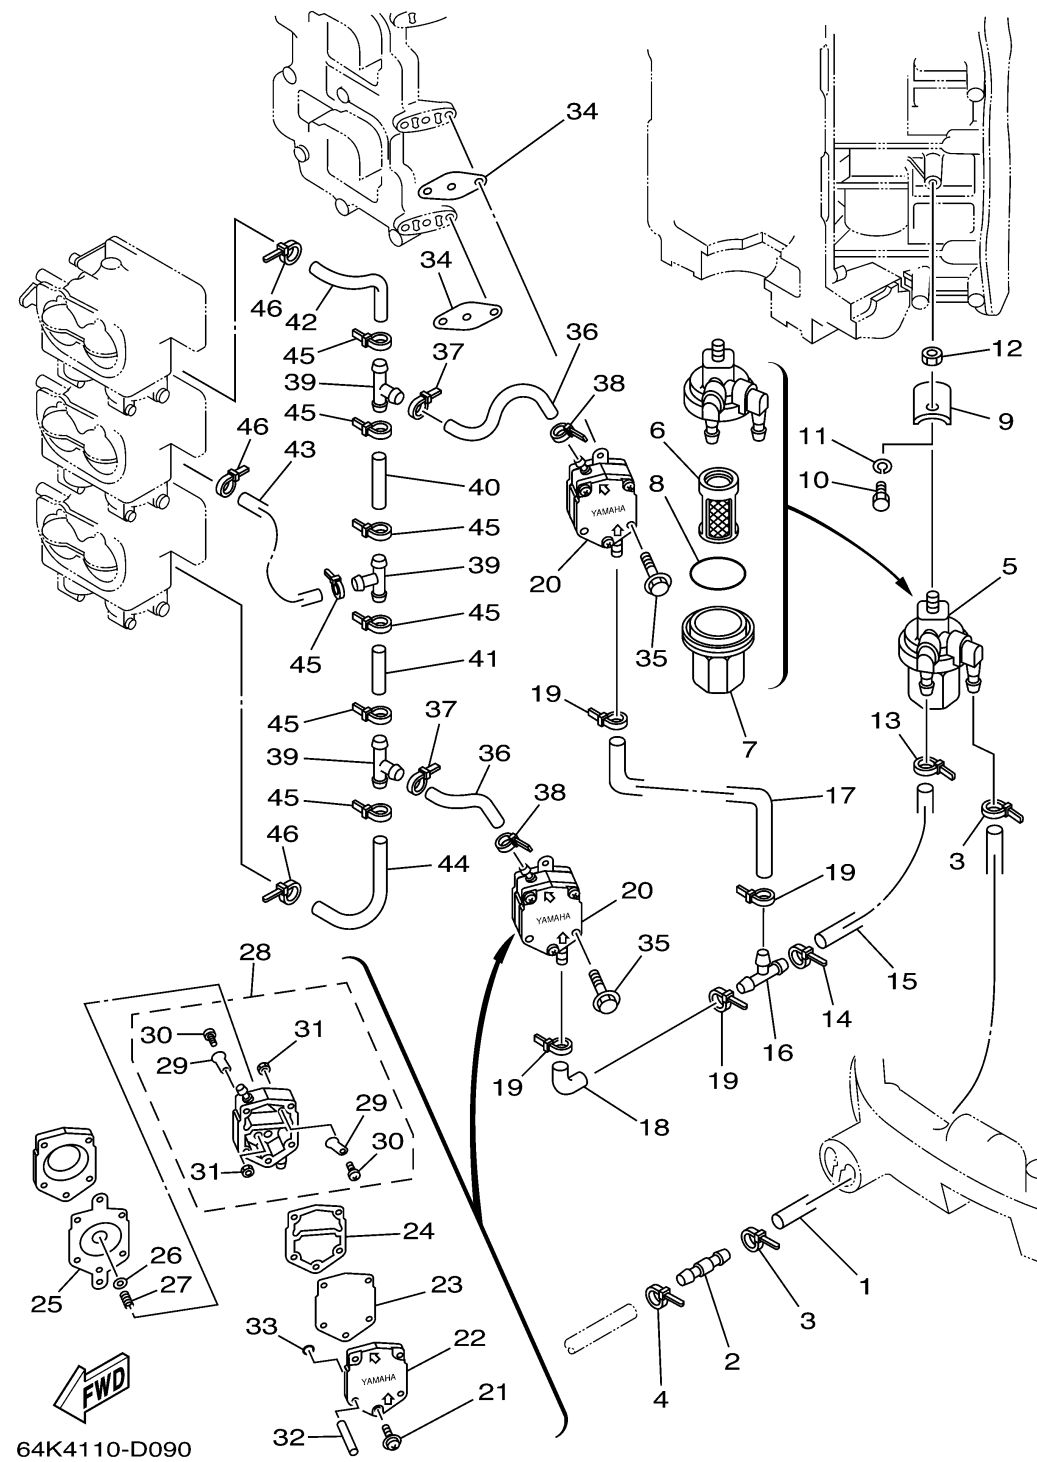

FUEL

Ref No.	Part Number	Description	Qty	Remarks
1	6R3-24313-20-00	PIPE 3 (L2820)	1	
2	6R3-24377-10-00	PIPE, JOINT 2	1	
3	90465-11M10-00	CLAMP	2	
4	90465-11M10-00	CLAMP	1	
5	6R3-24560-00-00	FILTER ASSY	1	
6	6R3-24563-00-00	. .ELEMENT, FILTER	1	
7	61N-24521-00-00	. .CUP, FILTER	1	
8	93210-32738-00	. .O-RING	1	
9	648-24566-02-00	BRACKET, FILTER	1	
10	97013-06014-00	BOLT	1	
11	92903-06100-00	WASHER, SPRING	1	
12	95380-08600-00	NUT	1	
13	90465-11M10-00	CLAMP	1	
14	90465-11M10-00	CLAMP	1	
15	6G5-24314-00-00	PIPE 4	1	
16	6E5-24378-00-00	PIPE, JOINT 3	1	
17	6K7-24315-00-00	PIPE 5	1	
18	6E5-24315-00-00	PIPE 5	1	
19	90465-11M10-00	CLAMP	4	
20	6E5-24410-04-00	FUEL PUMP ASSY	2	

CONTINUED ON NEXT FRAME >

FUEL

Ref No.	Part Number	Description	Qty	Remarks
21	6E5-24444-01-00	..SCREW	3	
22	6E5-24413-01-00	..BODY 2	1	
23	6E5-24471-01-00	..DIAPHRAGM	1	
24	6E5-24435-01-00	..GASKET, BODY 2	1	
25	6E5-24411-01-00	..DIAPHRAGM	1	
26	648-24424-00-00	..SEAT, SPRING	1	
27	6E5-24423-00-00	..SPRING, DIAPHRAGM	1	
28	6E5-24412-11-00	..BODY 1	1	
29	6A0-24421-01-00	...VALVE, CHECK	4	
30	6A0-14325-00-00	...SCREW, PAN HEAD	4	
31	95380-03600-00	...NUT	4	
32	6E5-24492-00-00	..BUSH, FUEL PUMP	2	
33	6E5-24486-00-00	..O-RING	2	
34	650-24431-A0-00	GASKET, FUEL PUMP 1	2	
35	97595-06550-00	BOLT, WITH WASHER	4	
36	6G5-24316-10-00	PIPE 6	2	
37	90465-11M10-00	CLAMP	2	
38	90465-11M10-00	CLAMP	2	
39	6E5-24378-00-00	PIPE, JOINT 3	3	
40	90445-13M03-00	HOSE (L50)	1	

CONTINUED ON NEXT FRAME >

FUEL

Ref No.	Part Number	Description	Qty	Remarks
41	90445-13M02-00	HOSE (L40)	1	
42	6K7-24317-00-00	PIPE 7	1	
43	6K7-24318-00-00	PIPE, OVERFLOW	1	
44	6K7-24319-00-00	PIPE, OIL	1	
45	90465-11M10-00	CLAMP	7	
46	90465-11M10-00	CLAMP	3	