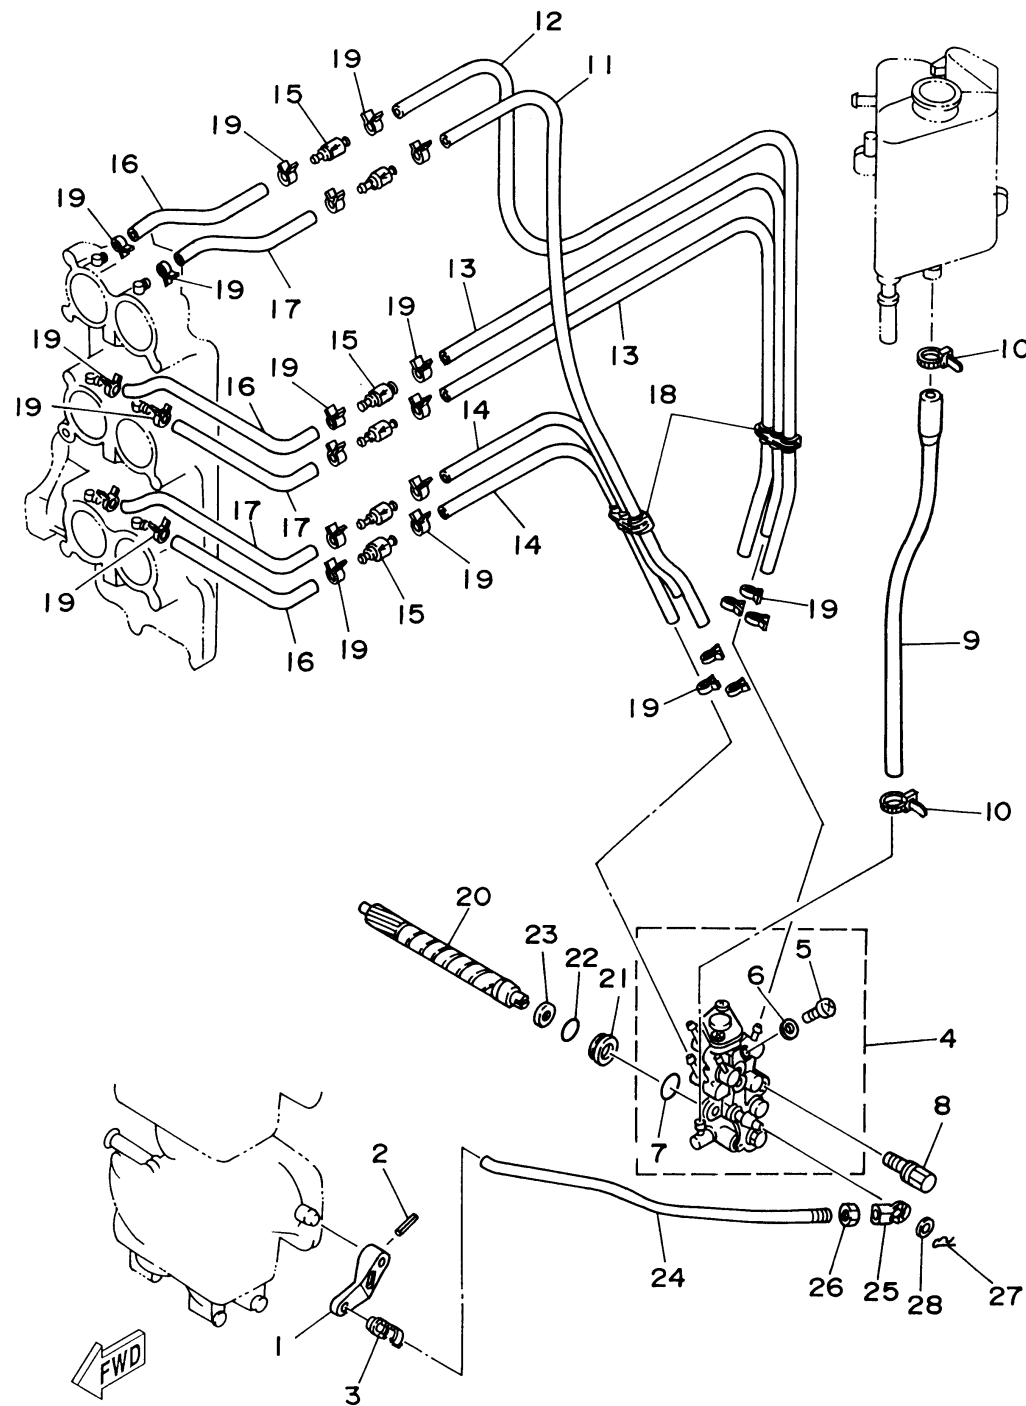

# OIL PUMP

Ref No.	Part Number	Description	Qty	Remarks
1	6E5-14276-01-00	LEVER	1	
2	91690-30016-00	PIN, SPRING	1	
3	6R5-41237-00-00	JOINT, LINK	1	
4	6R4-13200-02-00	OIL INJECTION PUMP ASSY	1	
5	6R3-13471-00-00	..PLUG, DRAIN	1	
6	6L2-13475-00-00	..GASKET	1	
7	93210-19M82-00	..O-RING	1	
8	90109-06M40-00	BOLT	2	
9	6R3-13416-00-00	PIPE, OIL 1	1	
10	90465-11M10-00	CLAMP	2	
11	90445-07M77-00	HOSE	1	
12	90445-07M85-00	HOSE (L330)	1	
13	90445-07M72-00	HOSE (L250)	2	
14	90445-07196-00	HOSE (L160)	2	
15	6R3-13183-10-00	VALVE, CHECK	6	
16	90445-07M87-00	HOSE (L110)	3	
17	90445-07M07-00	HOSE (L180)	3	
18	90464-07M05-00	CLAMP	2	
19	90468-07M02-00	CLIP	24	
20	6R3-11537-00-00	GEAR, DRIVEN	1	

CONTINUED ON NEXT FRAME >

64F0010-6070

# OIL PUMP

Ref No.	Part Number	Description	Qty	Remarks
21	6R3-13117-00-00	COLLAR, DISTANCE	1	
22	93210-13M04-00	O-RING	1	
23	90202-08M44-00	WASHER, PLATE	1	
24	6R5-41241-00-00	ROD, LINK	1	
25	6H1-41237-00-00	JOINT, LINK	1	
26	95380-05600-00	NUT	1	
27	90468-05M03-00	CLIP	1	
28	90202-05088-00	WASHER, PLATE	1	

64F0010-6070