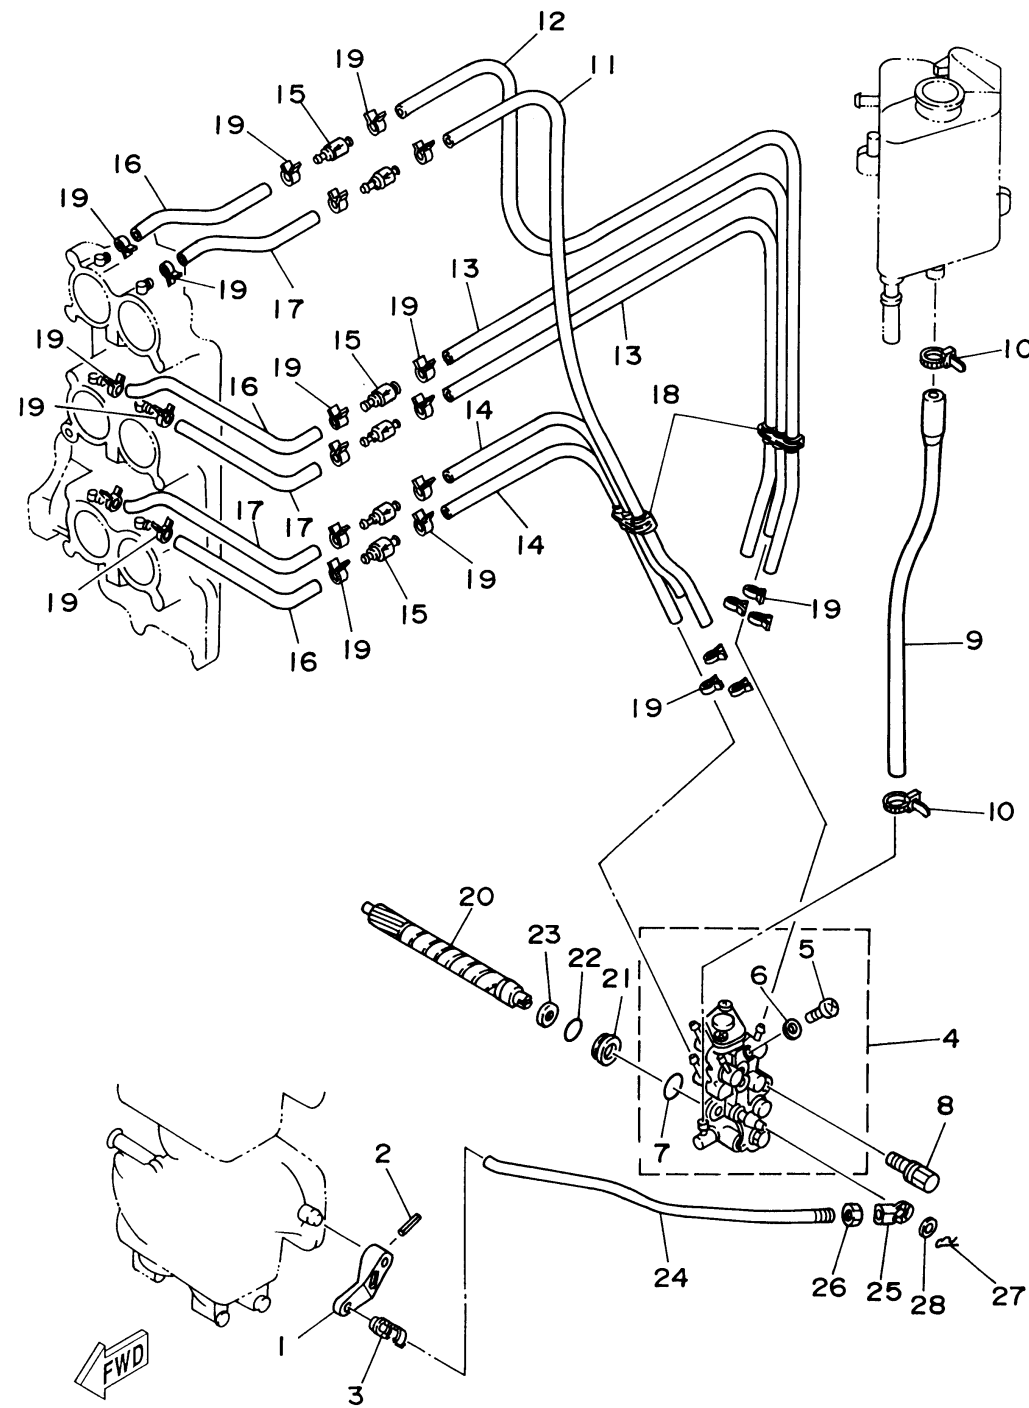

# OIL PUMP

Ref No.	Part Number	Description	Qty	Remarks
1	6E5-14276-01-00	LEVER	1	
2	91690-30016-00	PIN, SPRING	1	
3	6R5-41237-00-00	JOINT, LINK	1	
4	6R4-13200-02-00	OIL INJECTION PUMP ASSY	1	
5	6R3-13471-00-00	..PLUG, DRAIN	1	
6	6L2-13475-00-00	..GASKET	1	
7	93210-19M82-00	..O-RING	1	
8	90109-06M40-00	BOLT	2	
9	6R3-13416-00-00	PIPE, OIL 1	1	
10	90465-11M10-00	CLAMP	2	
11	90445-07M77-00	HOSE	1	
12	90445-07M85-00	HOSE (L330)	1	
13	90445-07M72-00	HOSE (L250)	2	
14	90445-07196-00	HOSE (L160)	2	
15	6R3-13183-10-00	VALVE, CHECK	6	
16	90445-07M87-00	HOSE (L110)	3	
17	90445-07M07-00	HOSE (L180)	3	
18	90464-07M05-00	CLAMP	2	
19	90468-07M02-00	CLIP	24	
20	6R3-11537-00-00	GEAR, DRIVEN	1	

CONTINUED ON NEXT FRAME >

64F0010-6070

# OIL PUMP

Ref No.	Part Number	Description	Qty	Remarks
21	6R3-13117-00-00	COLLAR, DISTANCE	1	
22	93210-13M04-00	O-RING	1	
23	90202-08M44-00	WASHER, PLATE	1	
24	6R5-41241-00-00	ROD, LINK	1	
25	6H1-41237-00-00	JOINT, LINK	1	
26	95380-05600-00	NUT	1	
27	90468-05M03-00	CLIP	1	
28	90202-05088-00	WASHER, PLATE	1	

64F0010-6070