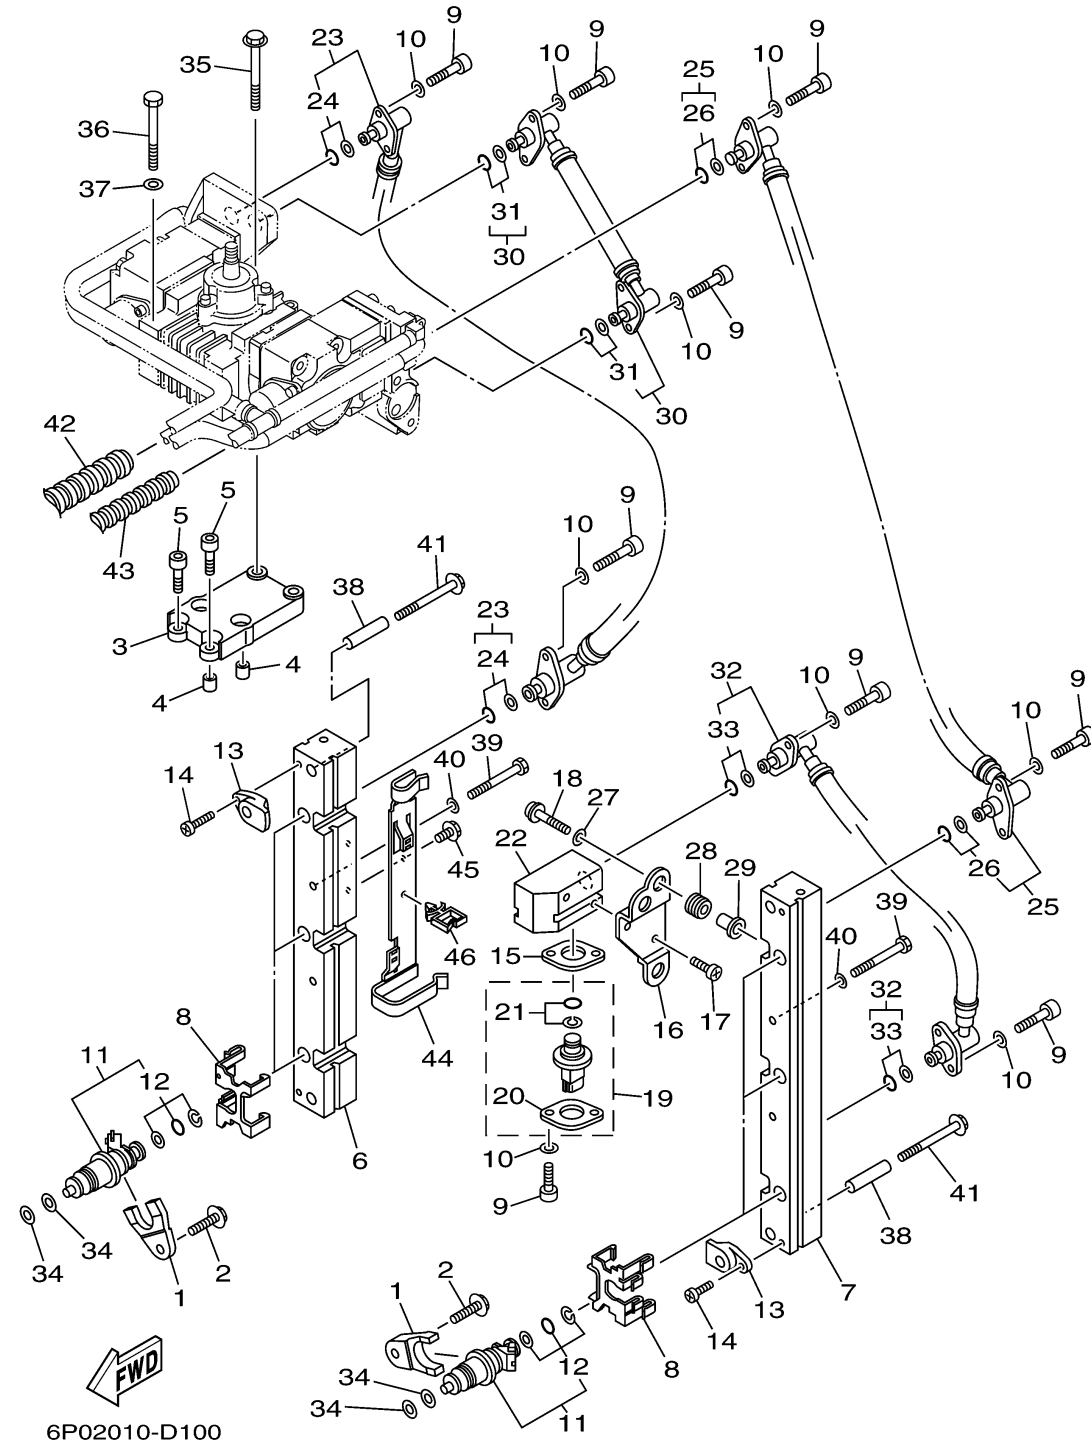

FUEL INJECTION NOZZLE

Ref No.	Part Number	Description	Qty	Remarks
1	68F-13767-00-00	CAP, INJECTOR	6	
2	90119-08M60-00	BOLT, WITH WASHER	6	
3	60V-13782-00-00	STAY	1	
4	90387-08M31-00	COLLAR	2	
5	90110-08M04-00	BOLT, HEXAGON SOCKET HEAD	4	
6	60V-13161-00-00	PIPE, DELIVERY 1	1	
7	60V-13171-00-00	PIPE, DELIVERY 2	1	
8	60V-13898-00-00	HOLDER	6	
9	68F-24551-00-00	BOLT, JOINT	18	
10	68F-24576-00-00	WASHER	18	
11	60V-13761-00-00	INJECTOR	6	
12	68F-1410B-00-00	..PACKING KIT	1	
13	60V-14264-00-00	COLLAR	4	
14	65L-14565-00-00	SCREW	4	
15	60V-82389-00-00	PLATE 2	1	
16	60V-82398-00-00	PLATE 3	1	
17	60V-81545-00-00	SCREW 1	2	
18	60V-81546-00-00	SCREW 2	3	
19	60V-82380-00-00	SENSOR, PRESSURE	1	
20	68F-82388-00-00	..PLATE	1	

CONTINUED ON NEXT FRAME >

FUEL INJECTION NOZZLE

Ref No.	Part Number	Description	Qty	Remarks
21	68F-82384-00-00	..PACKING KIT	1	
22	60V-13938-00-00	PIPE	1	
23	60V-13973-10-00	PIPE, FUEL 3	1	
24	68F-2466A-00-00	..PACKING KIT	2	
25	60V-13974-10-00	PIPE, FUEL 4	1	
26	68F-2466A-00-00	..PACKING KIT	2	
27	65L-14596-00-00	WASHER	3	
28	90480-10M23-00	GROMMET	3	
29	90387-05M00-00	COLLAR	3	
30	60V-13975-10-00	PIPE, FUEL 5	1	
31	68F-2466A-00-00	..PACKING KIT	2	
32	60V-13976-10-00	PIPE, FUEL 6	1	
33	68F-2466A-00-00	..PACKING KIT	2	
34	68F-13764-00-00	GASKET (T=2.2)	12	
35	97513-08570-00	BOLT, WITH WASHER	2	
36	97013-08090-00	BOLT	2	
37	92903-08600-00	WASHER, PLATE	2	
38	60V-13716-00-00	COLLAR	4	
39	97013-08055-00	BOLT	4	
40	92903-08600-00	WASHER, PLATE	4	

CONTINUED ON NEXT FRAME >

FUEL INJECTION NOZZLE

Ref No.	Part Number	Description	Qty	Remarks
41	97513-08570-00	BOLT, WITH WASHER	4	
42	90447-22004-00	HOSE, WITH SPRING (L200)	1	
43	90447-15001-00	HOSE, WITH SPRING (L205)	1	
44	6D0-8366P-00-00	BRACKET 4	1	
45	97595-06512-00	BOLT, WITH WASHER	2	
46	90464-08004-00	CLAMP	1	