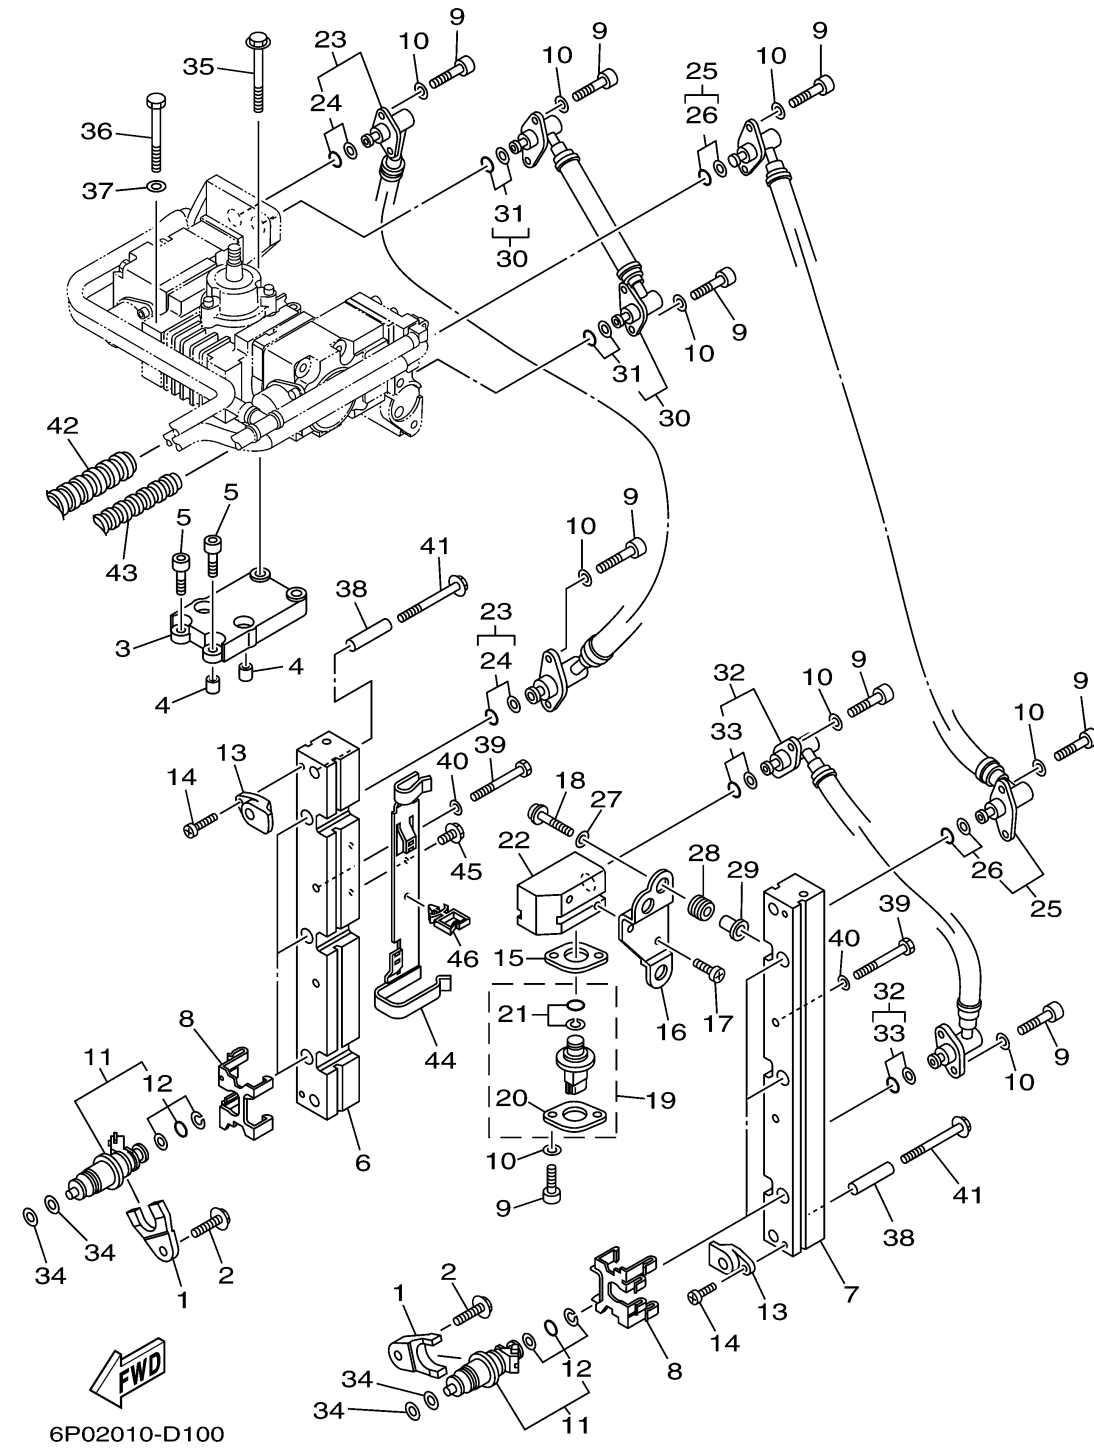

FUEL INJECTION NOZZLE

Ref No.	Part Number	Description	Qty	Remarks
1	68F-13767-00-00	CAP, INJECTOR	6	
2	90119-08M60-00	BOLT, WITH WASHER	6	
3	60V-13782-00-00	STAY	1	
4	90387-08M31-00	COLLAR	2	
5	90110-08M04-00	BOLT, HEXAGON SOCKET HEAD	4	
6	60V-13161-00-00	PIPE, DELIVERY 1	1	
7	60V-13171-00-00	PIPE, DELIVERY 2	1	
8	60V-13898-00-00	HOLDER	6	
9	68F-24551-00-00	BOLT, JOINT	18	
10	68F-24576-00-00	WASHER	18	
11	60V-13761-00-00	INJECTOR	6	
12	68F-1410B-00-00	..PACKING KIT	1	
13	60V-14264-00-00	COLLAR	4	
14	65L-14565-00-00	SCREW	4	
15	60V-82389-00-00	PLATE 2	1	
16	60V-82398-00-00	PLATE 3	1	
17	60V-81545-00-00	SCREW 1	2	
18	60V-81546-00-00	SCREW 2	3	
19	60V-82380-00-00	SENSOR, PRESSURE	1	
20	68F-82388-00-00	..PLATE	1	

CONTINUED ON NEXT FRAME >

FUEL INJECTION NOZZLE

Ref No.	Part Number	Description	Qty	Remarks
21	68F-82384-00-00	..PACKING KIT	1	
22	60V-13938-00-00	PIPE	1	
23	60V-13973-10-00	PIPE, FUEL 3	1	
24	68F-2466A-00-00	..PACKING KIT	2	
25	60V-13974-10-00	PIPE, FUEL 4	1	
26	68F-2466A-00-00	..PACKING KIT	2	
27	65L-14596-00-00	WASHER	3	
28	90480-10M23-00	GROMMET	3	
29	90387-05M00-00	COLLAR	3	
30	60V-13975-10-00	PIPE, FUEL 5	1	
31	68F-2466A-00-00	..PACKING KIT	2	
32	60V-13976-10-00	PIPE, FUEL 6	1	
33	68F-2466A-00-00	..PACKING KIT	2	
34	68F-13764-00-00	GASKET (T=2.2)	12	
35	97513-08570-00	BOLT, WITH WASHER	2	
36	97013-08090-00	BOLT	2	
37	92903-08600-00	WASHER, PLATE	2	
38	60V-13716-00-00	COLLAR	4	
39	97013-08055-00	BOLT	4	
40	92903-08600-00	WASHER, PLATE	4	

CONTINUED ON NEXT FRAME >

FUEL INJECTION NOZZLE

Ref No.	Part Number	Description	Qty	Remarks
41	97513-08570-00	BOLT, WITH WASHER	4	
42	90447-22004-00	HOSE, WITH SPRING (L200)	1	
43	90447-15001-00	HOSE, WITH SPRING (L205)	1	
44	6D0-8366P-00-00	BRACKET 4	1	
45	97595-06512-00	BOLT, WITH WASHER	2	
46	90464-08004-00	CLAMP	1	