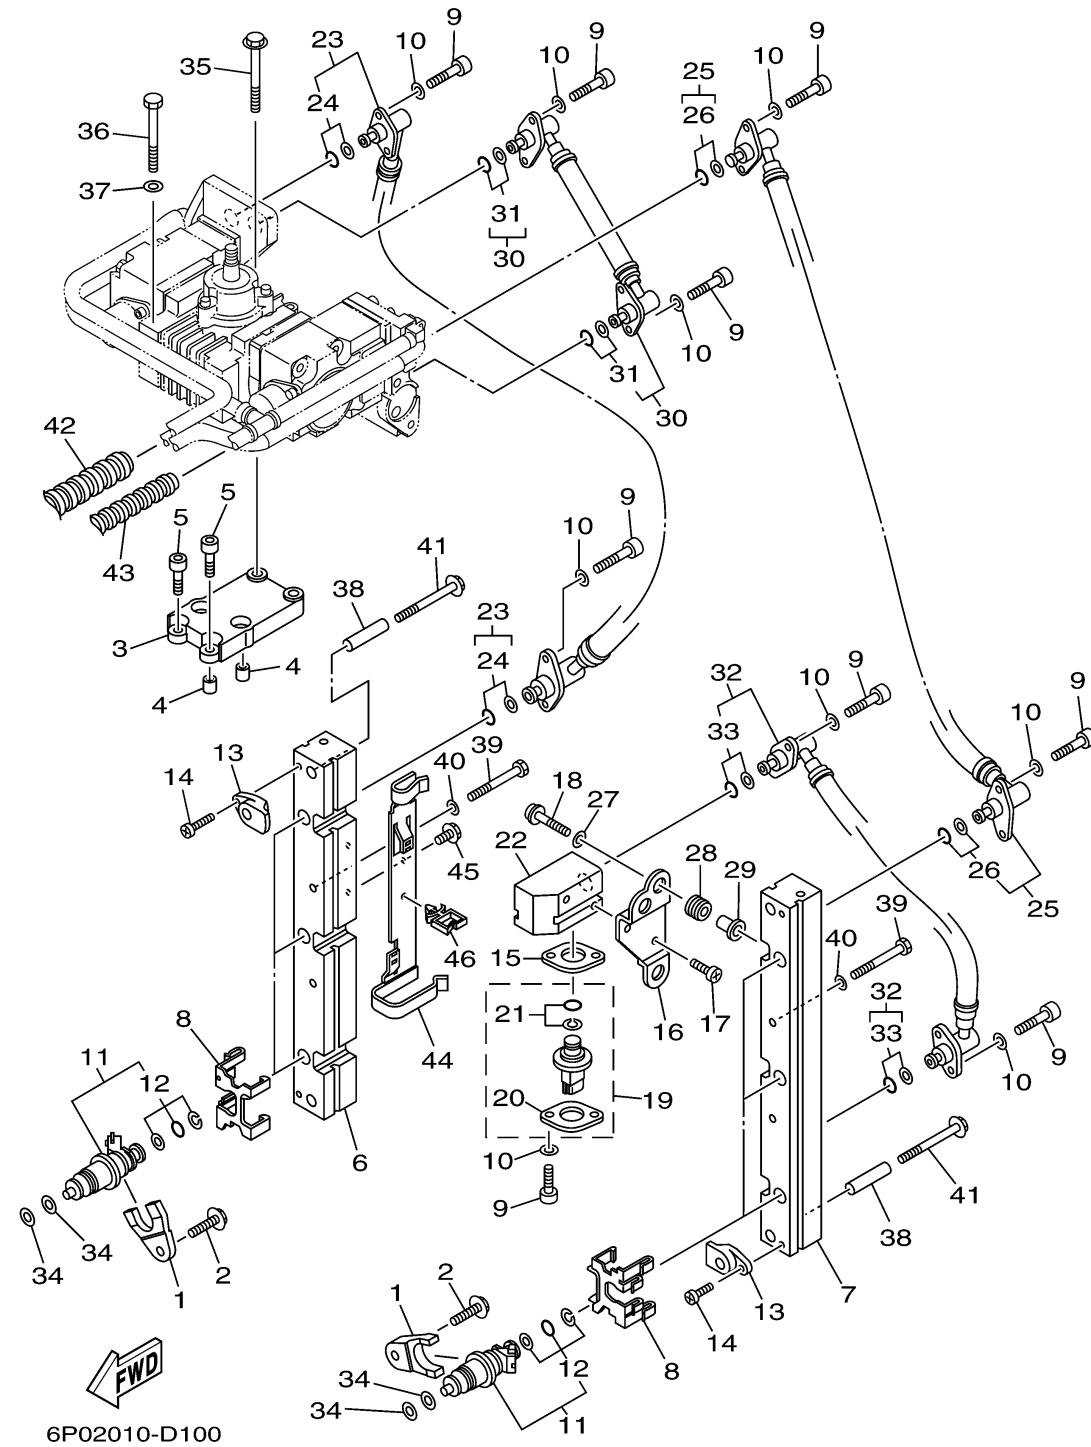

FUEL INJECTION NOZZLE

Ref No.	Part Number	Description	Qty	Remarks
1	68F-13767-00-00	CAP, INJECTOR	6	
2	90119-08M60-00	BOLT, WITH WASHER	6	
3	60V-13782-00-00	STAY	1	
4	90387-08M31-00	COLLAR	2	
5	90110-08M04-00	BOLT, HEXAGON SOCKET HEAD	4	
6	60V-13161-00-00	PIPE, DELIVERY 1	1	
7	60V-13171-00-00	PIPE, DELIVERY 2	1	
8	60V-13898-00-00	HOLDER	6	
9	68F-24551-00-00	BOLT, JOINT	18	
10	68F-24576-00-00	WASHER	18	
11	60V-13761-00-00	INJECTOR	6	
12	68F-1410B-00-00	..PACKING KIT	1	
13	60V-14264-00-00	COLLAR	4	
14	65L-14565-00-00	SCREW	4	
15	60V-82389-00-00	PLATE 2	1	
16	60V-82398-00-00	PLATE 3	1	
17	60V-81545-00-00	SCREW 1	2	
18	60V-81546-00-00	SCREW 2	3	
19	60V-82380-00-00	SENSOR, PRESSURE	1	
20	68F-82388-00-00	..PLATE	1	

CONTINUED ON NEXT FRAME >

FUEL INJECTION NOZZLE

Ref No.	Part Number	Description	Qty	Remarks
21	68F-82384-00-00	..PACKING KIT	1	
22	60V-13938-00-00	PIPE	1	
23	60V-13973-10-00	PIPE, FUEL 3	1	
24	68F-2466A-00-00	..PACKING KIT	2	
25	60V-13974-10-00	PIPE, FUEL 4	1	
26	68F-2466A-00-00	..PACKING KIT	2	
27	65L-14596-00-00	WASHER	3	
28	90480-10M23-00	GROMMET	3	
29	90387-05M00-00	COLLAR	3	
30	60V-13975-10-00	PIPE, FUEL 5	1	
31	68F-2466A-00-00	..PACKING KIT	2	
32	60V-13976-10-00	PIPE, FUEL 6	1	
33	68F-2466A-00-00	..PACKING KIT	2	
34	68F-13764-00-00	GASKET (T=2.2)	12	
35	97513-08570-00	BOLT, WITH WASHER	2	
36	97013-08090-00	BOLT	2	
37	92903-08600-00	WASHER, PLATE	2	
38	60V-13716-00-00	COLLAR	4	
39	97013-08055-00	BOLT	4	
40	92903-08600-00	WASHER, PLATE	4	

CONTINUED ON NEXT FRAME >

FUEL INJECTION NOZZLE

Ref No.	Part Number	Description	Qty	Remarks
41	97513-08570-00	BOLT, WITH WASHER	4	
42	90447-22004-00	HOSE, WITH SPRING (L200)	1	
43	90447-15001-00	HOSE, WITH SPRING (L205)	1	
44	6D0-8366P-00-00	BRACKET 4	1	
45	97595-06512-00	BOLT, WITH WASHER	2	
46	90464-08004-00	CLAMP	1	