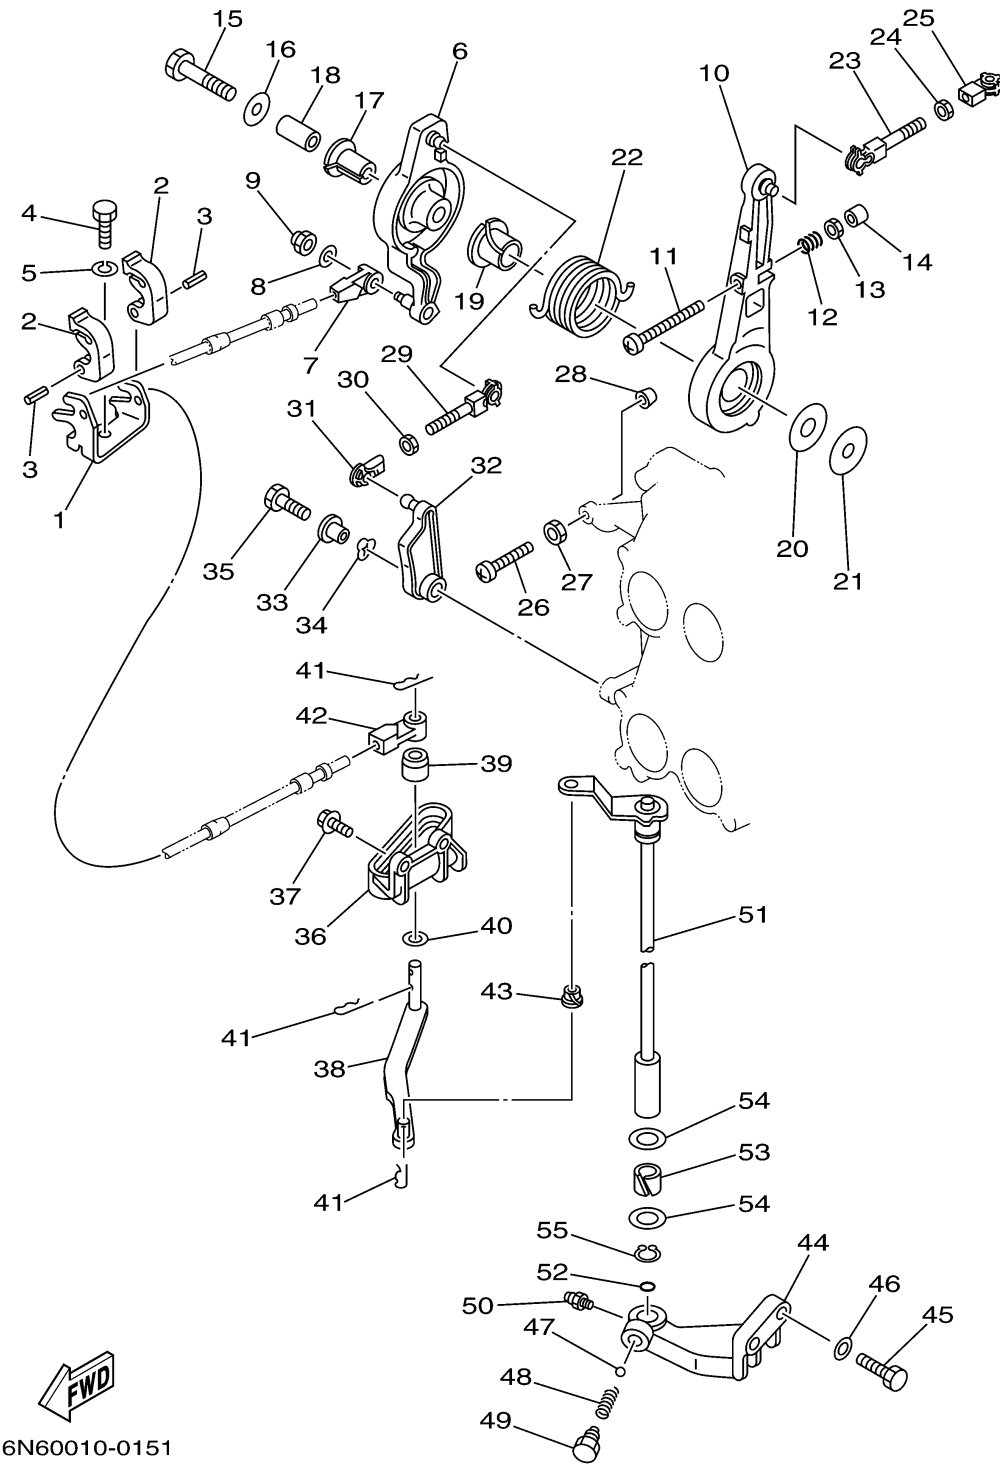

CONTROL

6N60010-0151

Ref No.	Part Number	Description	Qty	Remarks
1	6E5-48531-00-00	BRACKET, REMOTE CONTROL 1	1	
2	6E5-48538-00-00	CLAMP, CABLE	2	
3	91690-30012-00	.PIN, SPRING	2	
4	97095-08020-00	BOLT	1	
5	92995-08100-00	WASHER	1	
6	6E5-41632-02-1S	LEVER, MAGNETO CONTROL	1	
7	6E5-48344-00-00	CABLE END, REMOTE CONTROL	1	
8	92990-06200-00	WASHER, PLAIN	1	
9	90185-06M07-00	NUT, SELF-LOCKING	1	
10	6E5-41631-01-1S	LEVER, MAGNETO CONTROL	1	
11	90157-06013-00	SCREW, PAN HEAD	1	
12	90501-16M12-00	SPRING, COMPRESSION	1	
13	95303-06600-00	.NUT	1	
14	688-44194-00-00	CAP	1	
15	97013-08045-00	BOLT	1	
16	90201-08M23-00	WASHER, PLATE	1	
17	90386-12089-00	BUSH	1	
18	90387-08M16-00	COLLAR	1	
19	90386-22M13-00	BUSH	1	
20	90202-12092-00	WASHER, PLATE	1	

CONTINUED ON NEXT FRAME >

CONTROL

6N60010-0151

Ref No.	Part Number	Description	Qty	Remarks
21	90201-08M13-00	WASHER, PLATE	1	
22	90508-29M12-00	SPRING, TORSION	1	
23	6E5-41636-01-00	ROD, MAGNETO CONTROL	1	
24	95380-05600-00	NUT	1	
25	662-41237-01-00	JOINT, LINK	1	
26	90157-06013-00	SCREW, PAN HEAD	1	
27	95303-06600-00	.NUT	1	
28	688-44194-00-00	CAP	1	
29	688-41636-00-00	ROD, MAGNETO CONTROL	1	
30	95380-05600-00	NUT	1	
31	662-41237-01-00	JOINT, LINK	1	
32	6E5-41213-00-00	CAM, ACCEL.	1	
33	90387-06M29-00	COLLAR	1	
34	90206-10M04-00	WASHER, WAVE	1	
35	97095-06025-00	.BOLT	1	
36	6E5-44117-00-94	BRACKET	1	
37	90119-06MA2-00	BOLT, WITH WASHER	2	
38	68F-44121-00-00	LEVER, SHIFT ROD	1	
39	6E5-44122-00-00	BUSHING, SHIFT ROD LEVER	1	
40	90202-08M20-00	WASHER, PLATE	1	