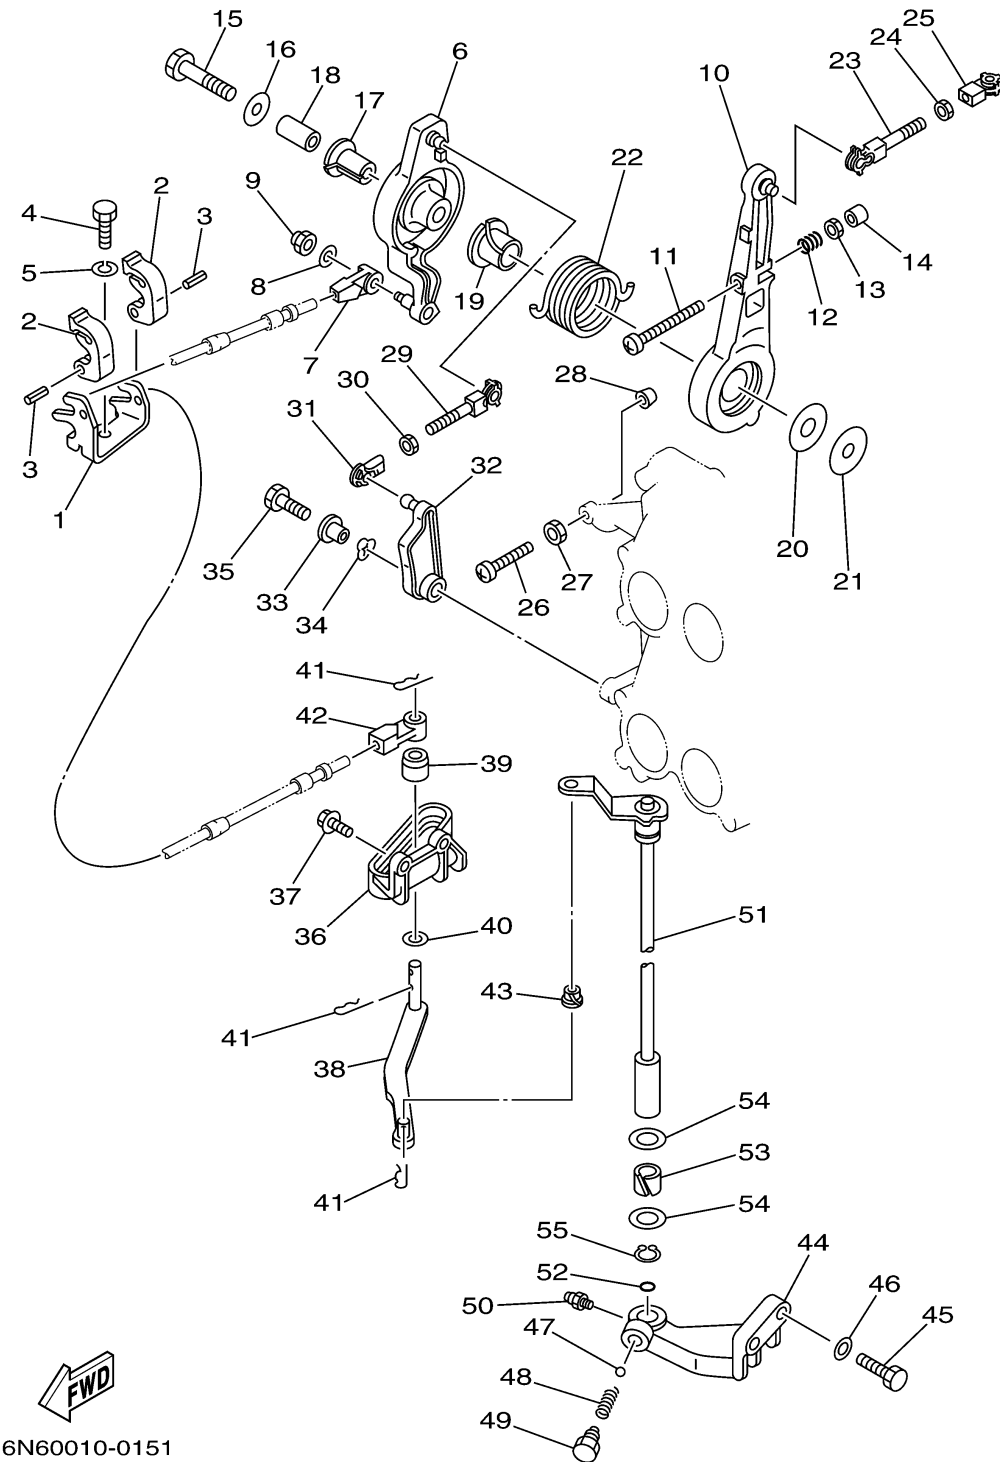

CONTROL

6N60010-0151

Ref No.	Part Number	Description	Qty	Remarks
1	6E5-48531-00-00	BRACKET, REMOTE CONTROL 1	1	
2	6E5-48538-00-00	CLAMP, CABLE	2	
3	91690-30012-00	.PIN, SPRING	2	
4	97095-08020-00	BOLT	1	
5	92995-08100-00	WASHER	1	
6	6E5-41632-02-1S	LEVER, MAGNETO CONTROL	1	
7	6E5-48344-00-00	CABLE END, REMOTE CONTROL	1	
8	92990-06200-00	WASHER, PLAIN	1	
9	90185-06M07-00	NUT, SELF-LOCKING	1	
10	6E5-41631-01-1S	LEVER, MAGNETO CONTROL	1	
11	90157-06013-00	SCREW, PAN HEAD	1	
12	90501-16M12-00	SPRING, COMPRESSION	1	
13	95303-06600-00	.NUT	1	
14	688-44194-00-00	CAP	1	
15	97013-08045-00	BOLT	1	
16	90201-08M23-00	WASHER, PLATE	1	
17	90386-12089-00	BUSH	1	
18	90387-08M16-00	COLLAR	1	
19	90386-22M13-00	BUSH	1	
20	90202-12092-00	WASHER, PLATE	1	

CONTINUED ON NEXT FRAME >

CONTROL

6N60010-0151

Ref No.	Part Number	Description	Qty	Remarks
21	90201-08M13-00	WASHER, PLATE	1	
22	90508-29M12-00	SPRING, TORSION	1	
23	6E5-41636-01-00	ROD, MAGNETO CONTROL	1	
24	95380-05600-00	NUT	1	
25	662-41237-01-00	JOINT, LINK	1	
26	90157-06013-00	SCREW, PAN HEAD	1	
27	95303-06600-00	.NUT	1	
28	688-44194-00-00	CAP	1	
29	688-41636-00-00	ROD, MAGNETO CONTROL	1	
30	95380-05600-00	NUT	1	
31	662-41237-01-00	JOINT, LINK	1	
32	6E5-41213-00-00	CAM, ACCEL.	1	
33	90387-06M29-00	COLLAR	1	
34	90206-10M04-00	WASHER, WAVE	1	
35	97095-06025-00	.BOLT	1	
36	6E5-44117-00-94	BRACKET	1	
37	90119-06MA2-00	BOLT, WITH WASHER	2	
38	68F-44121-00-00	LEVER, SHIFT ROD	1	
39	6E5-44122-00-00	BUSHING, SHIFT ROD LEVER	1	
40	90202-08M20-00	WASHER, PLATE	1	