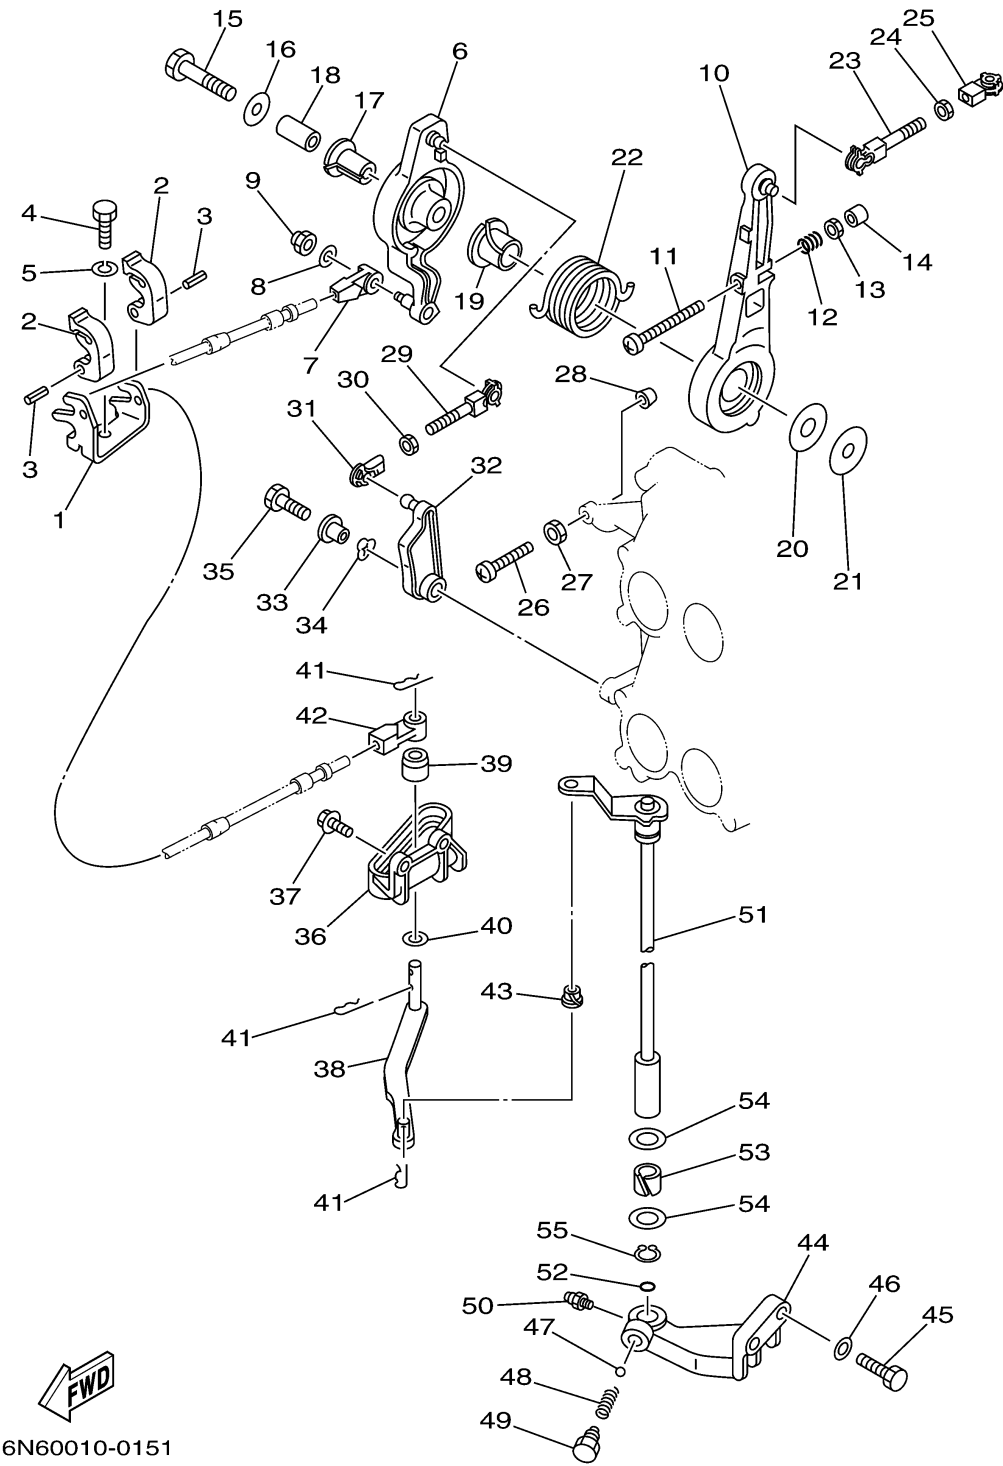

CONTINUED ON NEXT FRAME >

CONTROL

6N60010-0151

Ref No.	Part Number	Description	Qty	Remarks
21	90201-08M13-00	WASHER, PLATE	1	
22	90508-29M12-00	SPRING, TORSION	1	
23	6E5-41636-01-00	ROD, MAGNETO CONTROL	1	
24	95380-05600-00	NUT	1	
25	662-41237-01-00	JOINT, LINK	1	
26	90157-06013-00	SCREW, PAN HEAD	1	
27	95303-06600-00	.NUT	1	
28	688-44194-00-00	CAP	1	
29	688-41636-00-00	ROD, MAGNETO CONTROL	1	
30	95380-05600-00	NUT	1	
31	662-41237-01-00	JOINT, LINK	1	
32	6E5-41213-00-00	CAM, ACCEL.	1	
33	90387-06M29-00	COLLAR	1	
34	90206-10M04-00	WASHER, WAVE	1	
35	97095-06025-00	.BOLT	1	
36	6E5-44117-00-94	BRACKET	1	
37	90119-06MA2-00	BOLT, WITH WASHER	2	
38	68F-44121-00-00	LEVER, SHIFT ROD	1	
39	6E5-44122-00-00	BUSHING, SHIFT ROD LEVER	1	
40	90202-08M20-00	WASHER, PLATE	1	

CONTINUED ON NEXT FRAME >

CONTROL

Ref No.	Part Number	Description	Qty	Remarks
41	90468-18008-00	CLIP	3	
42	6E5-48344-00-00	CABLE END, REMOTE CONTROL	1	
43	90386-06M12-00	BUSH	1	
44	6E5-44118-01-94	BRACKET	1	
45	97013-08030-00	BOLT	2	
46	92903-08600-00	WASHER, PLATE	2	
47	93501-04M02-00	BALL	1	
48	90501-12082-00	SPRING, COMPRESSION	1	
49	648-42715-00-00	BUSHING	1	
50	93700-06M03-00	NIPPLE, GREASE	1	
51	6E5-44120-03-00	HANDLE GEAR SHIFT ASSY	1	L(20.3")
52	93210-09165-00	O-RING	1	
53	90386-16M66-00	BUSH	1	
54	90202-16061-00	WASHER, PLATE	2	
55	93410-16006-00	CIRCLIP	1	