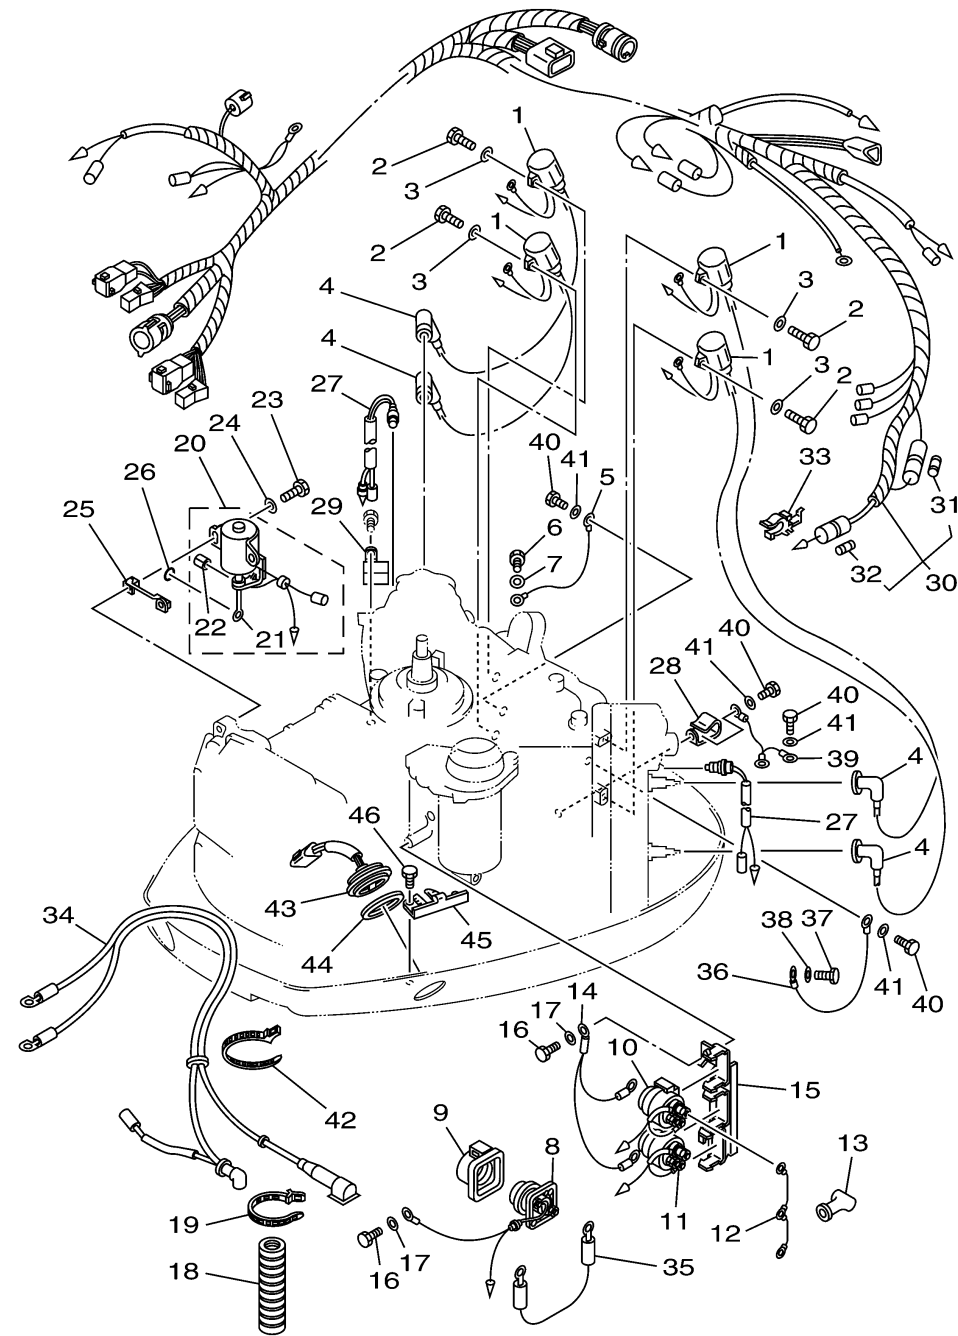

## ELECTRICAL 2

Ref No.	Part Number	Description	Qty	Remarks
1	6R3-85570-01-00	IGNITION COIL ASSY	4	
2	97095-06020-00	BOLT	4	
3	92995-06600-00	WASHER	4	
4	6G1-82370-21-00	PLUG CAP ASSY	4	
5	662-82519-00-00	WIRE, EARTH LEAD	1	
6	97095-06012-00	BOLT	1	
7	92995-06600-00	WASHER	1	
8	61A-81941-00-00	STARTER RELAY ASSY	1	
9	689-81952-10-00	HOLDER, RELAY	1	
10	6E5-81950-00-00	RELAY ASSY	1	
11	6E5-8195A-00-00	RELAY ASSY	1	
12	6G5-87149-10-00	CONNECTOR	1	
13	6G5-82119-00-00	COVER, LEAD WIRE	2	
14	6E5-82116-00-00	WIRE, MINUS LEAD	1	
15	6E5-81948-22-00	BRACKET	1	
16	97095-06016-00	BOLT	2	
17	92995-06600-00	WASHER	2	
18	6N7-83557-00-00	TUBE (I.DIA:22MM)	1	
19	90465-13M18-00	CLAMP	1	
20	6N7-86110-00-00	SOLENOID	1	

CONTINUED ON NEXT FRAME >

  
6N43110-C130

## ELECTRICAL 2

6N43110-C130

Ref No.	Part Number	Description	Qty	Remarks
21	6N7-86116-00-00	..WIRE, PULL	1	
22	91609-30010-00	..PIN, SPRING	1	
23	97095-06030-00	BOLT	2	
24	92995-06600-00	WASHER	2	
25	6N7-86112-00-00	STAY, SOLENOID	1	
26	93210-03261-00	O-RING	1	
27	688-82560-10-00	THERMO SWITCH ASSY	2	
28	90465-05M87-00	CLAMP	1	
29	90465-08M89-00	CLAMP	1	
30	6N7-82590-40-00	WIRE HARNESS ASSY	1	
31	663-82151-00-00	..FUSE (12V-20A)	1	
32	705-82151-00-00	..FUSE (30A)	1	
33	6G5-82152-00-00	HOLDER, FUSE	2	
34	6R3-82105-J1-00	BATTERY CABLE	1	
35	6E5-82117-01-00	WIRE, LEAD	1	
36	6R3-82519-00-00	WIRE, EARTH LEAD	1	
37	97095-06012-00	BOLT	1	
38	92995-06600-00	WASHER	1	
39	6E5-82531-10-00	WIRE, LEAD	1	
40	97095-06012-00	BOLT	4	

## ELECTRICAL 2

  
6N43110-C130

Ref No.	Part Number	Description	Qty	Remarks
41	92995-06600-00	WASHER	4	
42	90465-13M18-00	CLAMP	1	
43	6R3-82563-00-00	TRIM & TILT SWITCH ASSY	1	
44	6E5-82587-00-00	GASKET	1	
45	6R3-83614-00-00	BRACKET	1	
46	97095-06012-00	BOLT	2	