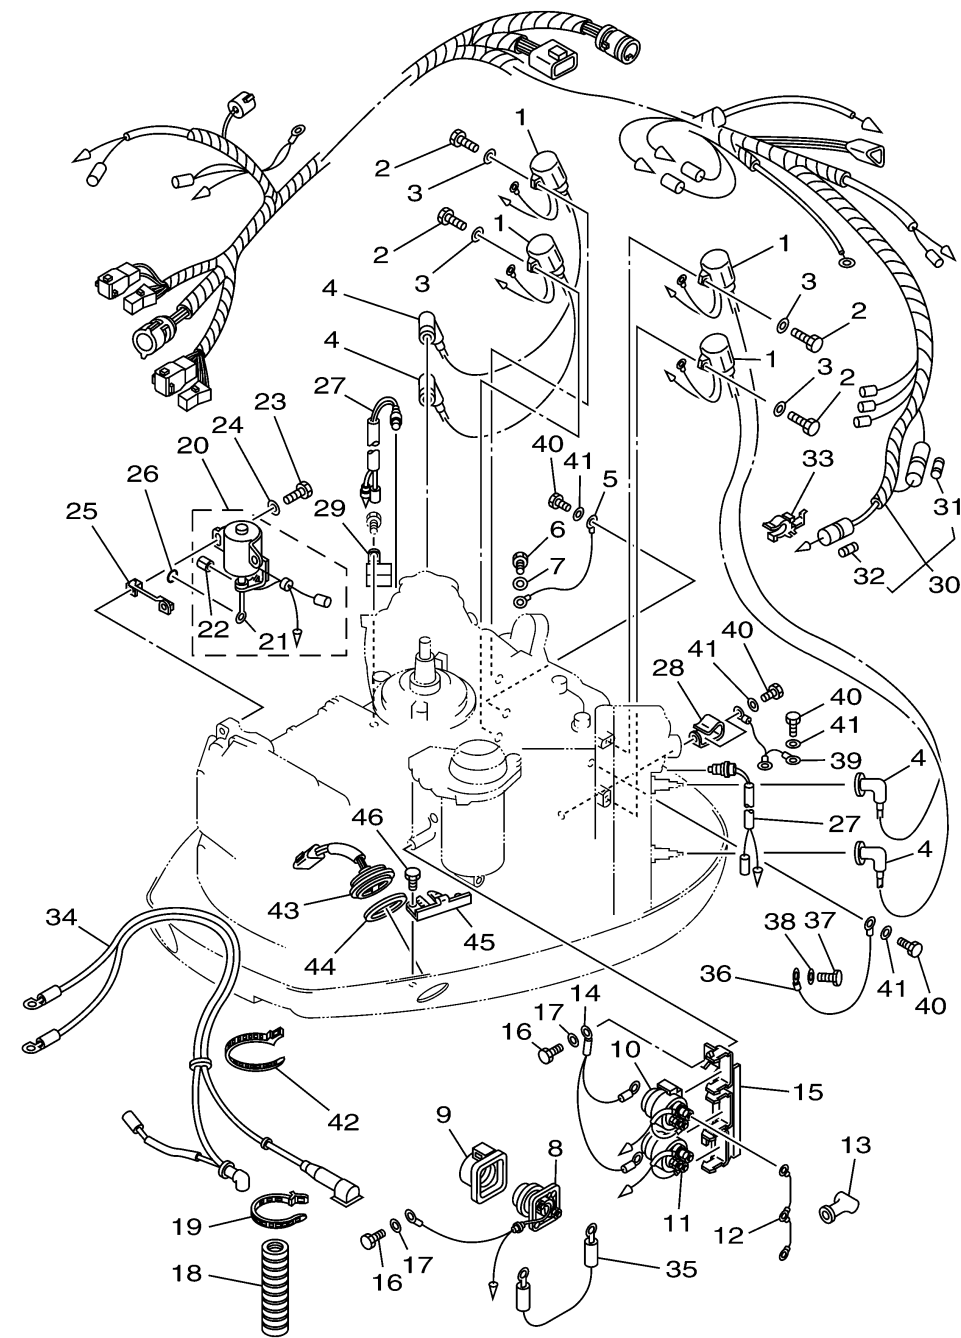

## ELECTRICAL 2

Ref No.	Part Number	Description	Qty	Remarks
1	6R3-85570-01-00	IGNITION COIL ASSY	4	
2	97095-06020-00	BOLT	4	
3	92995-06600-00	WASHER	4	
4	6G1-82370-21-00	PLUG CAP ASSY	4	
5	662-82519-00-00	WIRE, EARTH LEAD	1	
6	97095-06012-00	BOLT	1	
7	92995-06600-00	WASHER	1	
8	61A-81941-00-00	STARTER RELAY ASSY	1	
9	689-81952-10-00	HOLDER, RELAY	1	
10	6E5-81950-00-00	RELAY ASSY	1	
11	6E5-8195A-00-00	RELAY ASSY	1	
12	6G5-87149-10-00	CONNECTOR	1	
13	6G5-82119-00-00	COVER, LEAD WIRE	2	
14	6E5-82116-00-00	WIRE, MINUS LEAD	1	
15	6E5-81948-22-00	BRACKET	1	
16	97095-06016-00	BOLT	2	
17	92995-06600-00	WASHER	2	
18	6N7-83557-00-00	TUBE (I.DIA:22MM)	1	
19	90465-13M18-00	CLAMP	1	
20	6N7-86110-00-00	SOLENOID	1	

CONTINUED ON NEXT FRAME >

  
6N43110-C130

## ELECTRICAL 2

6N43110-C130

Ref No.	Part Number	Description	Qty	Remarks
21	6N7-86116-00-00	..WIRE, PULL	1	
22	91609-30010-00	..PIN, SPRING	1	
23	97095-06030-00	BOLT	2	
24	92995-06600-00	WASHER	2	
25	6N7-86112-00-00	STAY, SOLENOID	1	
26	93210-03261-00	O-RING	1	
27	688-82560-10-00	THERMO SWITCH ASSY	2	
28	90465-05M87-00	CLAMP	1	
29	90465-08M89-00	CLAMP	1	
30	6N7-82590-40-00	WIRE HARNESS ASSY	1	
31	663-82151-00-00	..FUSE (12V-20A)	1	
32	705-82151-00-00	..FUSE (30A)	1	
33	6G5-82152-00-00	HOLDER, FUSE	2	
34	6R3-82105-J1-00	BATTERY CABLE	1	
35	6E5-82117-01-00	WIRE, LEAD	1	
36	6R3-82519-00-00	WIRE, EARTH LEAD	1	
37	97095-06012-00	BOLT	1	
38	92995-06600-00	WASHER	1	
39	6E5-82531-10-00	WIRE, LEAD	1	
40	97095-06012-00	BOLT	4	

## ELECTRICAL 2

  
6N43110-C130

Ref No.	Part Number	Description	Qty	Remarks
41	92995-06600-00	WASHER	4	
42	90465-13M18-00	CLAMP	1	
43	6R3-82563-00-00	TRIM & TILT SWITCH ASSY	1	
44	6E5-82587-00-00	GASKET	1	
45	6R3-83614-00-00	BRACKET	1	
46	97095-06012-00	BOLT	2	