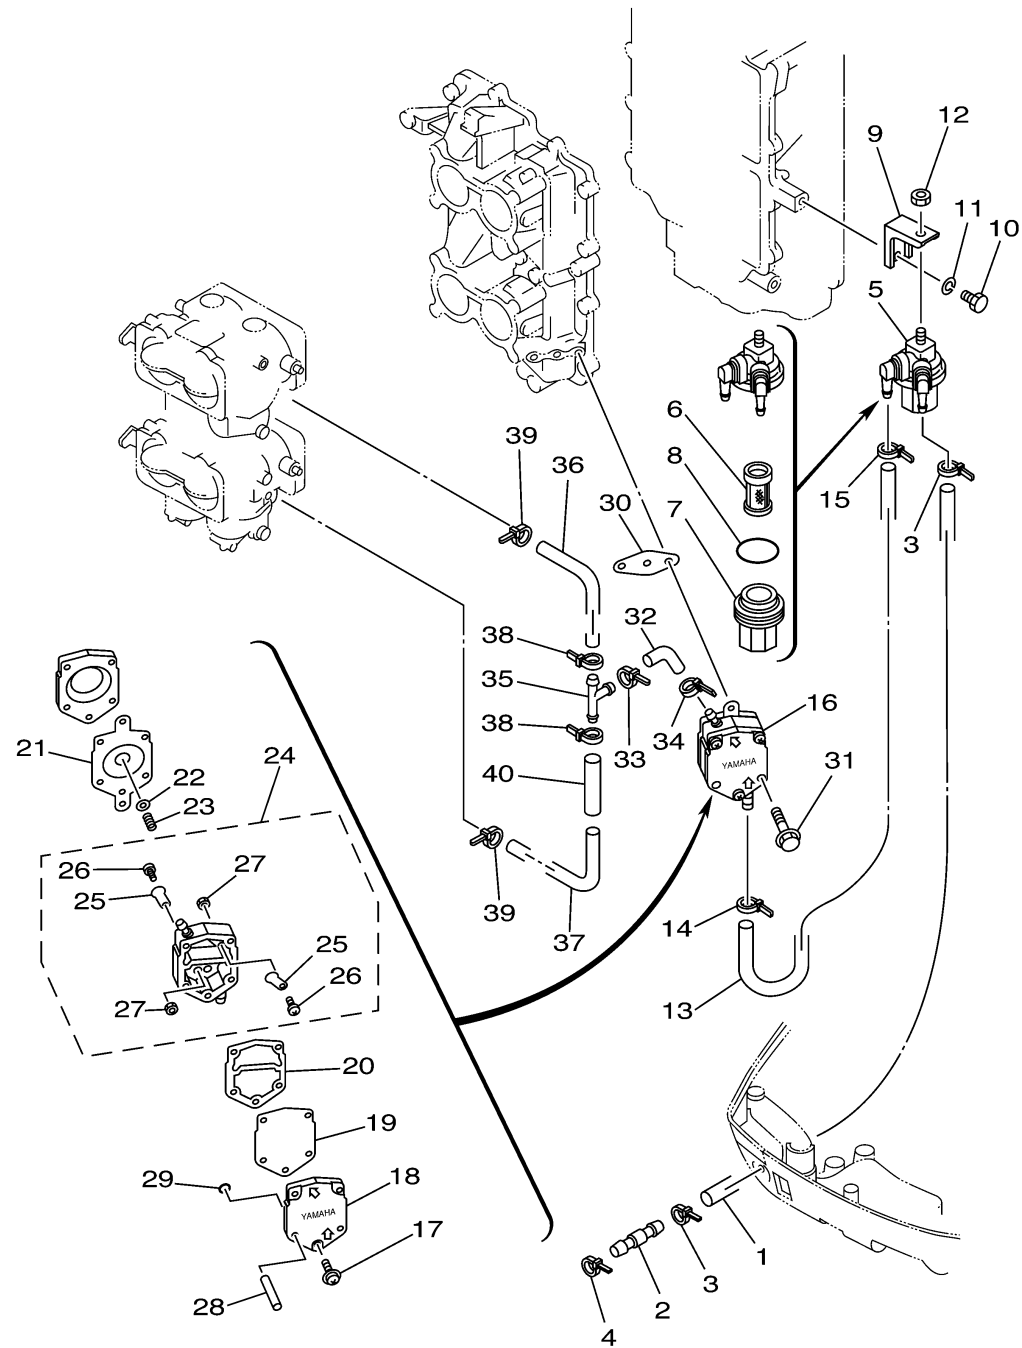

6N44100-D090

## FUEL

Ref No.	Part Number	Description	Qty	Remarks
1	90445-13016-00	HOSE (L2700)	1	
2	6R3-24377-10-00	PIPE, JOINT 2	1	
3	90465-11M10-00	CLAMP	2	
4	90465-11M10-00	CLAMP	1	
5	6R3-24560-00-00	FILTER ASSY	1	
6	6R3-24563-00-00	. .ELEMENT, FILTER	1	
7	61N-24521-00-00	. .CUP, FILTER	1	
8	93210-32738-00	. .O-RING	1	
9	6E5-24566-00-00	BRACKET, FILTER	1	
10	97013-06014-00	BOLT	1	
11	92903-06100-00	WASHER, SPRING	1	
12	95380-08600-00	NUT	1	
13	6E5-24314-00-00	PIPE 4	1	
14	90465-11M10-00	CLAMP	1	
15	90465-11M10-00	CLAMP	1	
16	6E5-24410-04-00	FUEL PUMP ASSY	1	
17	6E5-24444-01-00	. .SCREW	3	
18	6E5-24413-01-00	. .BODY 2	1	
19	6E5-24471-01-00	. .DIAPHRAGM	1	
20	6E5-24435-01-00	. .GASKET, BODY 2	1	

CONTINUED ON NEXT FRAME >

6N44100-D090

# FUEL

Ref No.	Part Number	Description	Qty	Remarks
21	6E5-24411-01-00	..DIAPHRAGM	1	
22	648-24424-00-00	..SEAT, SPRING	1	
23	6E5-24423-00-00	..SPRING, DIAPHRAGM	1	
24	6E5-24412-11-00	..BODY 1	1	
25	6A0-24421-01-00	...VALVE, CHECK	4	
26	6A0-14325-00-00	...SCREW, PAN HEAD	4	
27	95380-03600-00	...NUT	4	
28	6E5-24492-00-00	..BUSH, FUEL PUMP	2	
29	6E5-24486-00-00	..O-RING	2	
30	650-24431-A0-00	GASKET, FUEL PUMP 1	1	
31	97595-06550-00	BOLT, WITH WASHER	2	
32	6G5-24316-10-00	PIPE 6	1	
33	90465-11M10-00	CLAMP	1	
34	90465-11M10-00	CLAMP	1	
35	6E5-24376-10-00	PIPE, JOINT 1	1	
36	6G5-24318-10-00	PIPE, OVERFLOW	1	
37	6G5-24319-10-00	PIPE, OIL	1	
38	90465-11M10-00	CLAMP	2	
39	90465-11M10-00	CLAMP	2	
40	90446-15M07-00	HOSE (L60)	1	