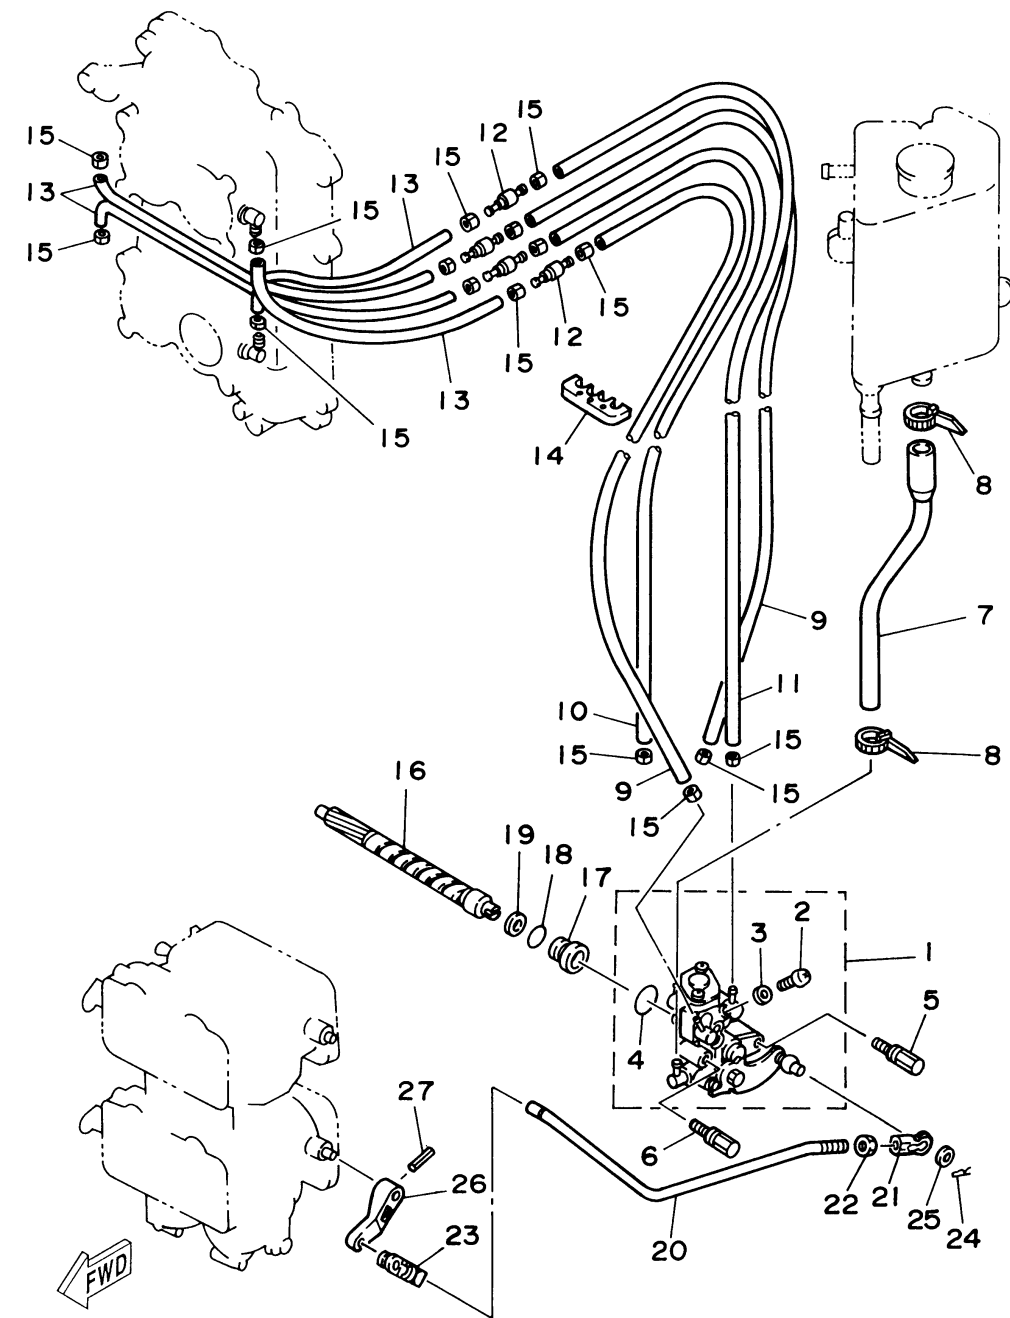

6N60010-4070

# OIL PUMP

Ref No.	Part Number	Description	Qty	Remarks
1	6N6-13200-00-00	OIL INJECTION PUMP ASSY	1	
2	6R3-13471-00-00	..PLUG, DRAIN	1	
3	6L2-13475-00-00	..GASKET	1	
4	93210-19MA7-00	..O-RING	1	
5	90109-06M40-00	BOLT	1	
6	90109-06M39-00	BOLT	1	
7	6N7-13416-00-00	PIPE, OIL 1	1	
8	90465-11M10-00	CLAMP	2	
9	90445-07M89-00	HOSE (L310)	2	
10	90445-07196-00	HOSE (L160)	1	
11	90445-07M72-00	HOSE (L250)	1	
12	6R3-13183-10-00	VALVE, CHECK	4	
13	90445-07M87-00	HOSE (L110)	4	
14	90464-07M06-00	CLAMP	1	
15	90468-07M02-00	CLIP	16	
16	6R3-11537-00-00	GEAR, DRIVEN	1	
17	6R3-13117-00-00	COLLAR, DISTANCE	1	
18	93210-13M04-00	O-RING	1	
19	90202-08M44-00	WASHER, PLATE	1	
20	6R3-41241-00-00	ROD, LINK	1	

CONTINUED ON NEXT FRAME >

6N60010-4070

# OIL PUMP

Ref No.	Part Number	Description	Qty	Remarks
21	6H1-41237-00-00	JOINT, LINK	1	
22	95380-05600-00	NUT	1	
23	6R5-41237-00-00	JOINT, LINK	1	
24	90468-05M03-00	CLIP	1	
25	90202-05088-00	.WASHER, PLATE	1	
26	6E5-14276-01-00	LEVER	1	
27	91690-30016-00	PIN, SPRING	1	