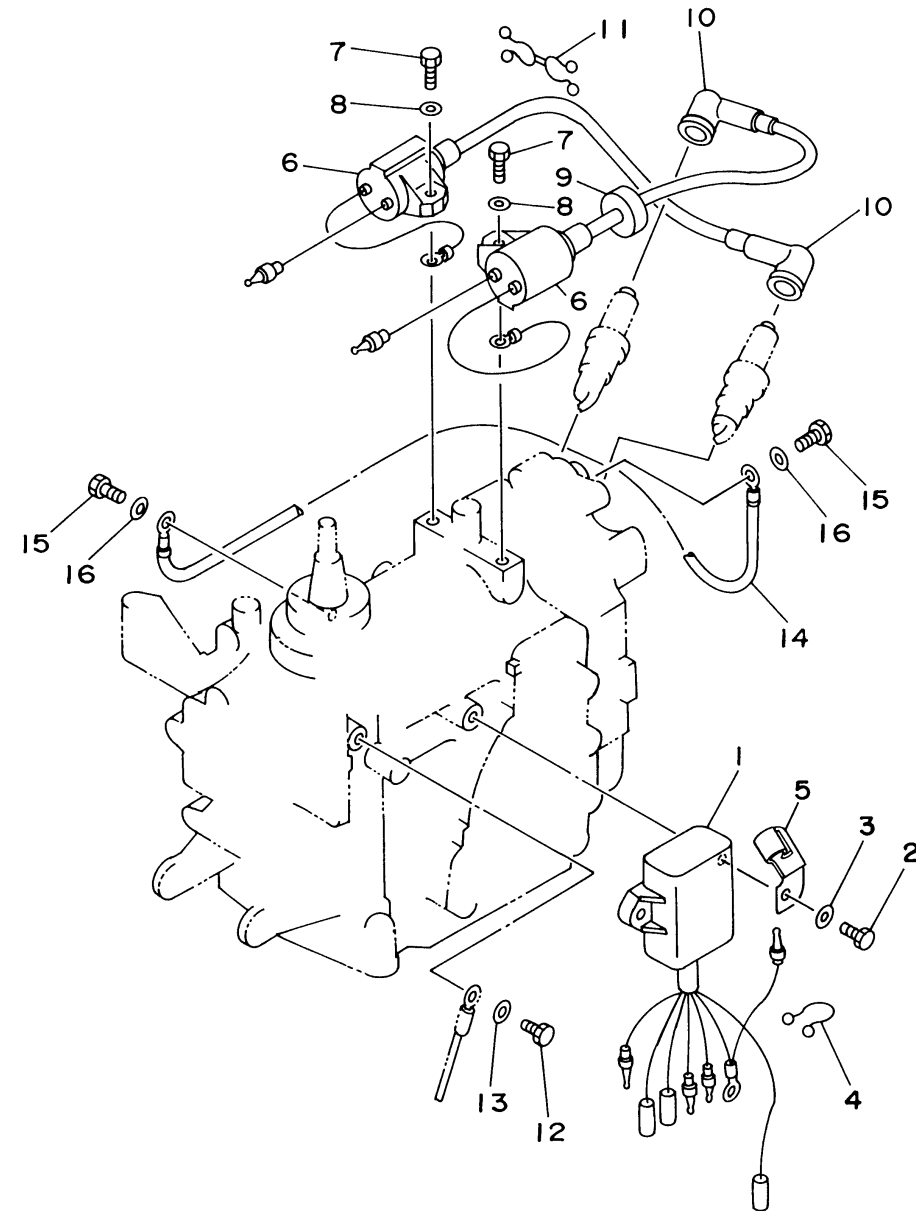

ELECTRICAL

Ref No.	Part Number	Description	Qty	Remarks
1	63V-85540-01-00	C.D.I. UNIT ASSY	1	
2	97095-06020-00	BOLT	2	
3	92995-06600-00	WASHER	2	
4	90464-15M11-00	CLAMP	1	
5	90465-08M61-00	CLAMP	1	
6	63V-85570-00-00	IGNITION COIL ASSY	2	
7	97095-06018-00	.BOLT	2	
8	92995-06600-00	WASHER	2	
9	90480-25161-00	GROMMET	1	
10	663-82370-01-00	PLUG CAP ASSY	2	
11	90464-08M02-00	CLAMP	1	
12	97095-06012-00	BOLT	1	
13	92995-06600-00	WASHER	1	
14	662-82519-00-00	WIRE, EARTH LEAD	1	
15	97095-06012-00	BOLT	2	
16	92995-06600-00	WASHER	2	

63V0010-5090