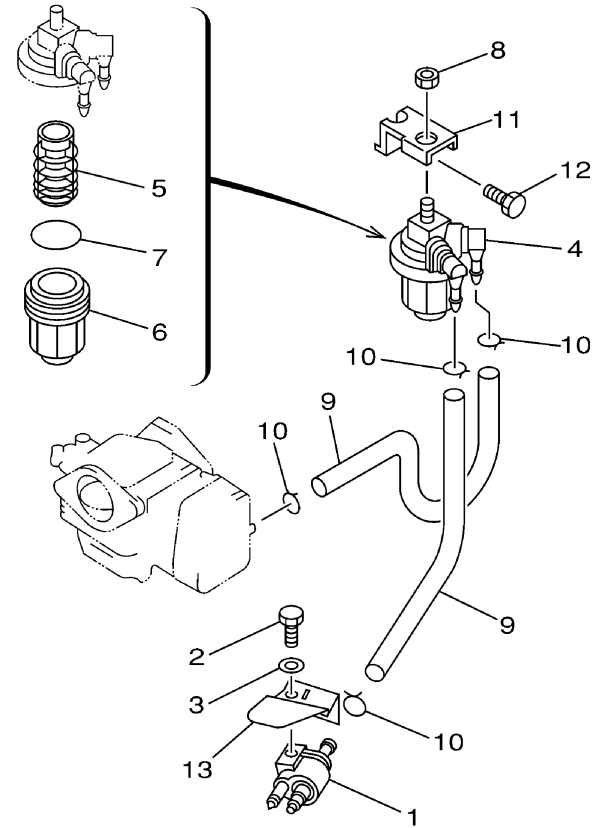

# FUEL 1

Ref No.	Part Number	Description	Qty	Remarks
1	6G1-24304-02-00	FUEL PIPE JOINT COMP. 1	1	
2	97095-06020-00	BOLT	1	
3	92995-06600-00	WASHER	1	
4	61N-24560-00-00	FILTER ASSY	1	
5	61N-24563-00-00	. ELEMENT, FILTER	1	
6	61N-24521-00-00	. .CUP, FILTER	1	
7	93210-32738-00	. .O-RING	1	
8	95380-08600-00	NUT	1	
9	90445-09M00-00	HOSE (L180)	2	
10	90467-08004-00	CLIP	4	
11	682-24566-01-00	BRACKET, FILTER	1	
12	97013-06010-00	BOLT	1	
13	63V-24396-01-00	PLATE	1	

63V0010-1060