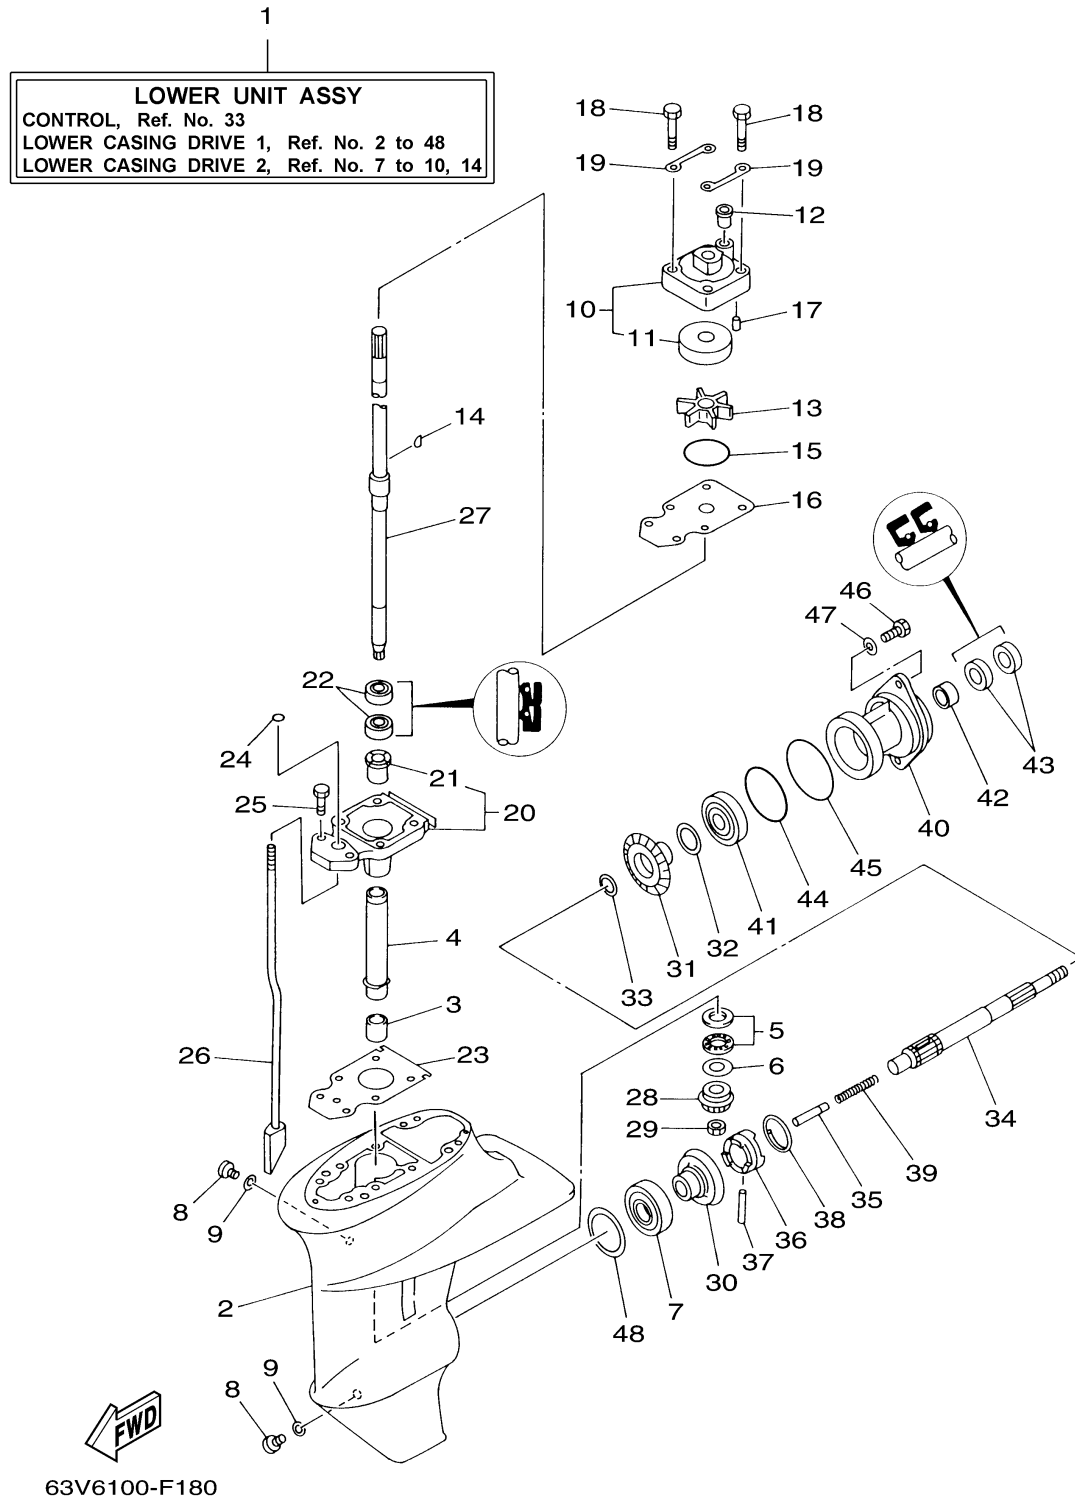

# LOWER CASING DRIVE 1

Ref No.	Part Number	Description	Qty	Remarks
1	63V-45300-03-4D	LOWER UNIT ASSY	1	S(17.3")
2	63V-45311-01-4D	CASING, LOWER	1	
3	93315-314V8-00	BEARING	1	
4	63V-45536-00-00	SLEEVE, DRIVE SHAFT	1	
5	93341-41414-00	BEARING	1	
6	6E8-45587-10-00	SHIM (T:1.13MM)	1	UR
6	6E8-45587-30-00	SHIM (T:1.20MM)	1	UR
7	93332-00005-00	BEARING	1	
8	90340-08002-00	PLUG, STRAIGHT SCREW	2	
9	90430-08020-00	.GASKET	2	
10	63V-44301-00-00	WATER PUMP HOUSING COMP.	1	
11	63V-44322-00-00	.INSERT, CARTRIDGE	1	
12	647-44366-00-00	.DAMPER, WATER SEAL	1	
13	63V-44352-01-00	.IMPELLER	1	
14	63V-44338-00-00	.KEY, WOODRUFF	1	
15	93210-44398-00	.O-RING	1	
16	63V-44323-00-00	.OUTER PLATE, CARTRIDGE	1	
17	93604-12M07-00	.PIN, DOWEL	2	
18	97080-08045-00	BOLT	4	
19	63V-44328-00-00	PLATE	2	

# LOWER CASING DRIVE 1

Ref No.	Part Number	Description	Qty	Remarks
36	682-45631-00-00	CLUTCH, DOG	1	
37	90250-05010-00	PIN, STRAIGHT	1	
38	648-45633-00-00	RING, CROSS PIN	1	
39	90501-14M06-00	SPRING, COMPRESSION	1	
40	683-45361-02-4D	CAP, LOWER CASING	1	
41	93306-00501-00	BEARING	1	
42	93315-317U2-00	BEARING	1	
43	93101-17054-00	.OIL SEAL	2	
44	93210-57M09-00	.O-RING	1	
45	93210-56M80-00	.O-RING	1	
46	97095-06020-00	BOLT	2	
47	92995-06600-00	WASHER	2	
48	664-45567-60-00	SHIM (T:0.50MM)	1	UR
48	664-45567-40-00	SHIM (T:0.30MM)	1	UR
48	664-45567-30-00	SHIM (T:0.18MM)	1	UR
48	664-45567-20-00	SHIM (T:0.15MM)	1	UR
48	664-45567-10-00	SHIM (T:0.12MM)	1	UR
48	664-45567-01-00	SHIM (T:0.10MM)	1	UR
48	664-45567-50-00	SHIM (T:0.40MM)	1	UR