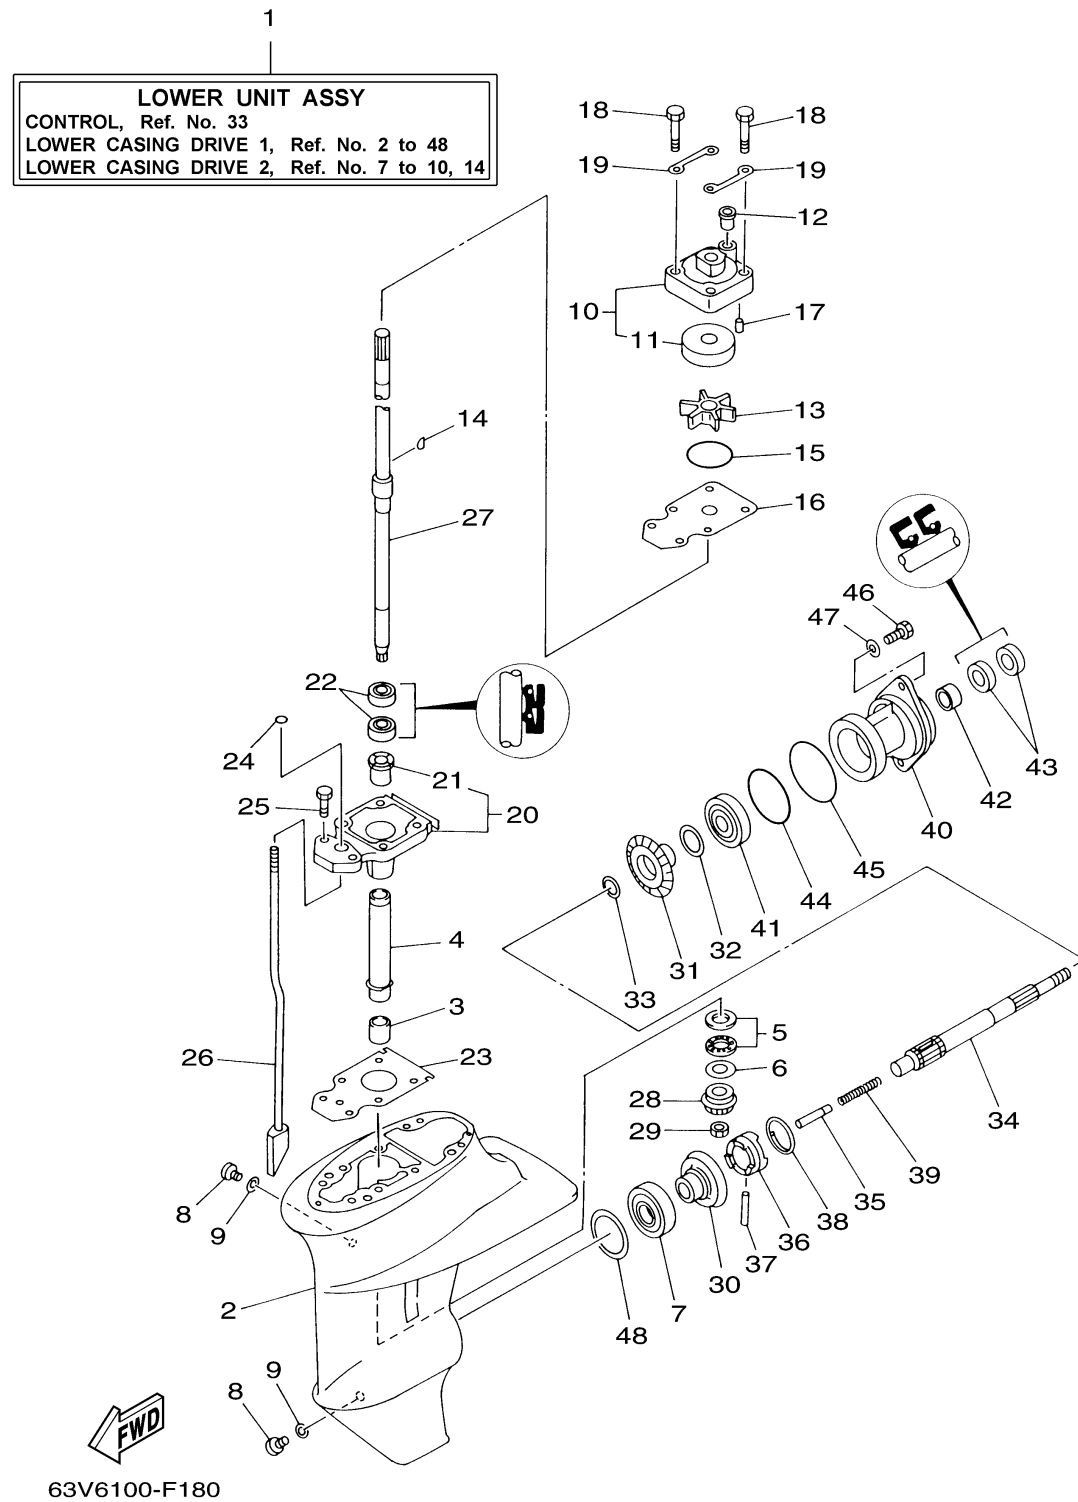

LOWER CASING DRIVE 1

Ref No.	Part Number	Description	Qty	Remarks
1	63V-45300-03-4D	LOWER UNIT ASSY	1	S(17.3")
2	63V-45311-01-4D	CASING, LOWER	1	
3	93315-314V8-00	BEARING	1	
4	63V-45536-00-00	SLEEVE, DRIVE SHAFT	1	
5	93341-41414-00	BEARING	1	
6	6E8-45587-10-00	SHIM (T:1.13MM)	1	UR
6	6E8-45587-30-00	SHIM (T:1.20MM)	1	UR
7	93332-00005-00	BEARING	1	
8	90340-08002-00	PLUG, STRAIGHT SCREW	2	
9	90430-08020-00	.GASKET	2	
10	63V-44301-00-00	WATER PUMP HOUSING COMP.	1	
11	63V-44322-00-00	.INSERT, CARTRIDGE	1	
12	647-44366-00-00	.DAMPER, WATER SEAL	1	
13	63V-44352-01-00	.IMPELLER	1	
14	63V-44338-00-00	.KEY, WOODRUFF	1	
15	93210-44398-00	.O-RING	1	
16	63V-44323-00-00	.OUTER PLATE, CARTRIDGE	1	
17	93604-12M07-00	.PIN, DOWEL	2	
18	97080-08045-00	BOLT	4	
19	63V-44328-00-00	PLATE	2	

CONTINUED ON NEXT FRAME >