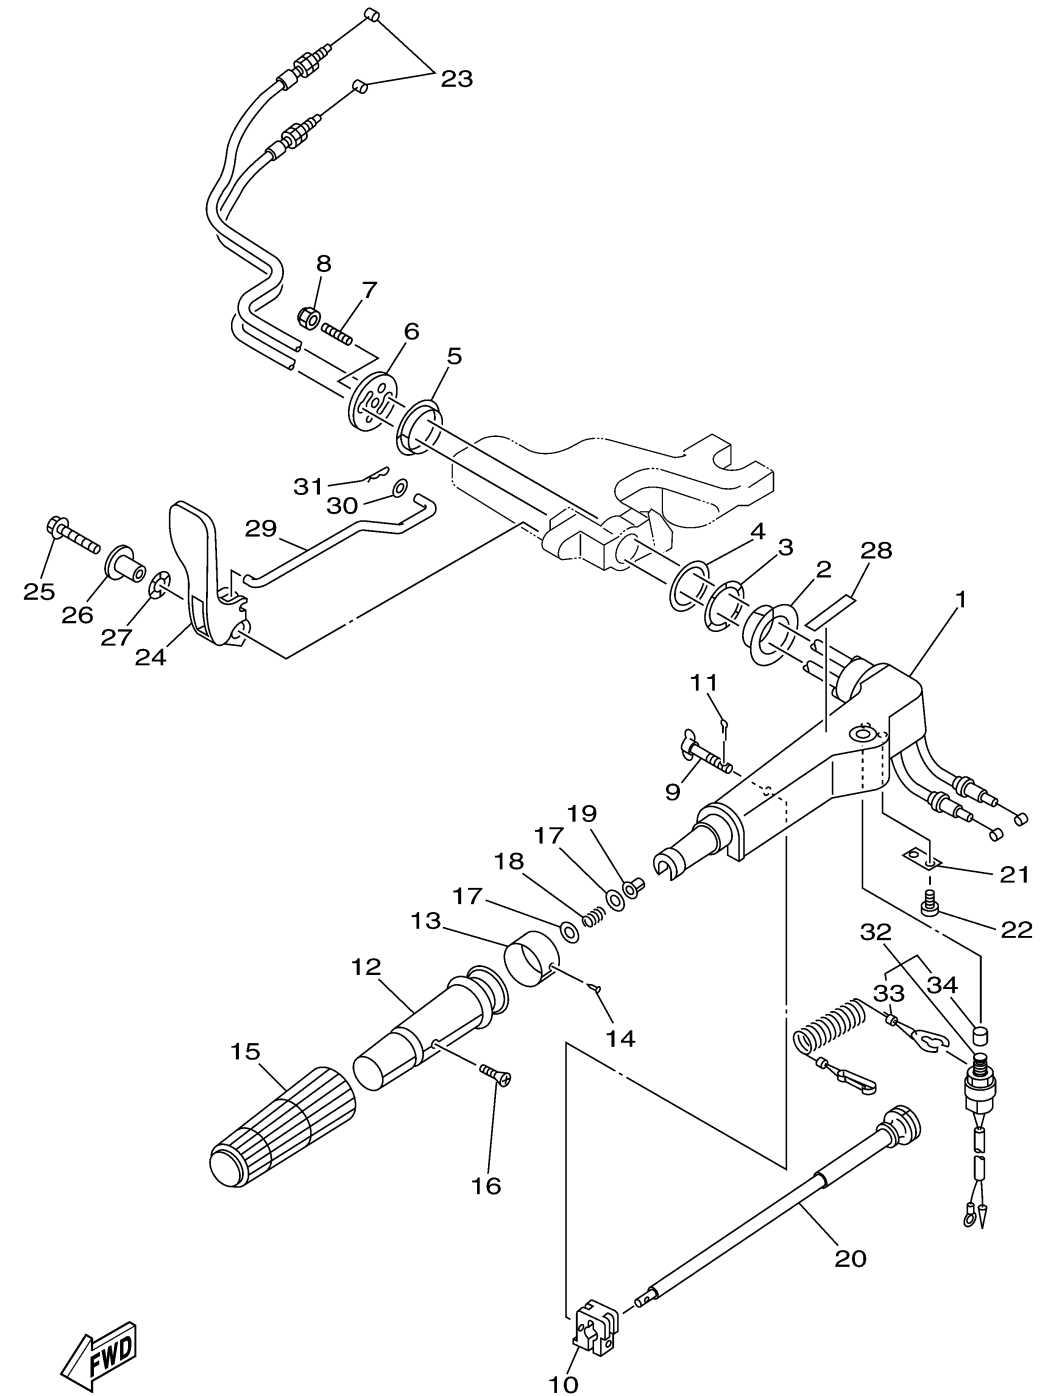

# STEERING

**FWD**  
63V8110-H120

Ref No.	Part Number	Description	Qty	Remarks
1	63V-42111-01-4D	HANDLE, STEERING	1	
2	90386-34M97-00	BUSH	1	
3	90206-36M21-00	WASHER, WAVE	1	
4	90202-36M55-00	WASHER, PLATE	1	
5	90386-33M96-00	BUSH	1	
6	6G1-42131-02-00	COVER, HANDLE STEERING	1	
7	90116-08016-00	BOLT, STUD	1	
8	90185-08057-00	NUT, SELF-LOCKING	1	
9	6G1-42125-01-00	BOLT, FRICTION ADJUSTING	1	
10	6G1-42126-00-00	FRICTION, STEERING HANDLE GRIP	1	
11	91490-16010-00	PIN. COTTER	1	
12	664-42119-00-00	GRIP, STEERING HANDLE	1	
13	6H2-42137-00-00	INDICATOR, THROTTLE	1	
14	90269-02M09-00	RIVET	1	
15	6G1-42177-00-00	RUBBER, HANDLE	1	
16	90149-05M13-00	SCREW	1	
17	90201-10M02-00	WASHER, PLATE	2	
18	90501-23215-00	SPRING, COMPRESSION	1	
19	90386-08032-00	BUSH	1	
20	6G1-42138-01-00	LEVER, THROTTLE	1	

# STEERING

63V8110-H120

Ref No.	Part Number	Description	Qty	Remarks
21	6E0-42159-02-00	STAY	1	
22	97885-05012-00	SCREW, PAN HEAD	2	
23	6L2-26301-01-00	THROTTLE CABLE ASSY	2	
24	63V-44111-02-00	HANDLE, GEAR SHIFT	1	
25	90119-06M05-00	BOLT, WITH WASHER	1	
26	90387-06M86-00	COLLAR	1	
27	90206-15M18-00	WASHER, WAVE	1	
28	6E0-44191-11-00	INDICATOR, SHIFT	1	
29	63V-44124-02-00	LINK, SHIFT ROD	1	
30	90202-06009-00	WASHER, PLATE	1	
31	90468-18008-00	CLIP	1	
32	65W-82575-01-00	ENGINE STOP SWITCH ASSY	1	
33	682-82556-00-00	..LANYARD, STOP SWITCH	1	
34	689-8257Y-00-00	..CAP	1	