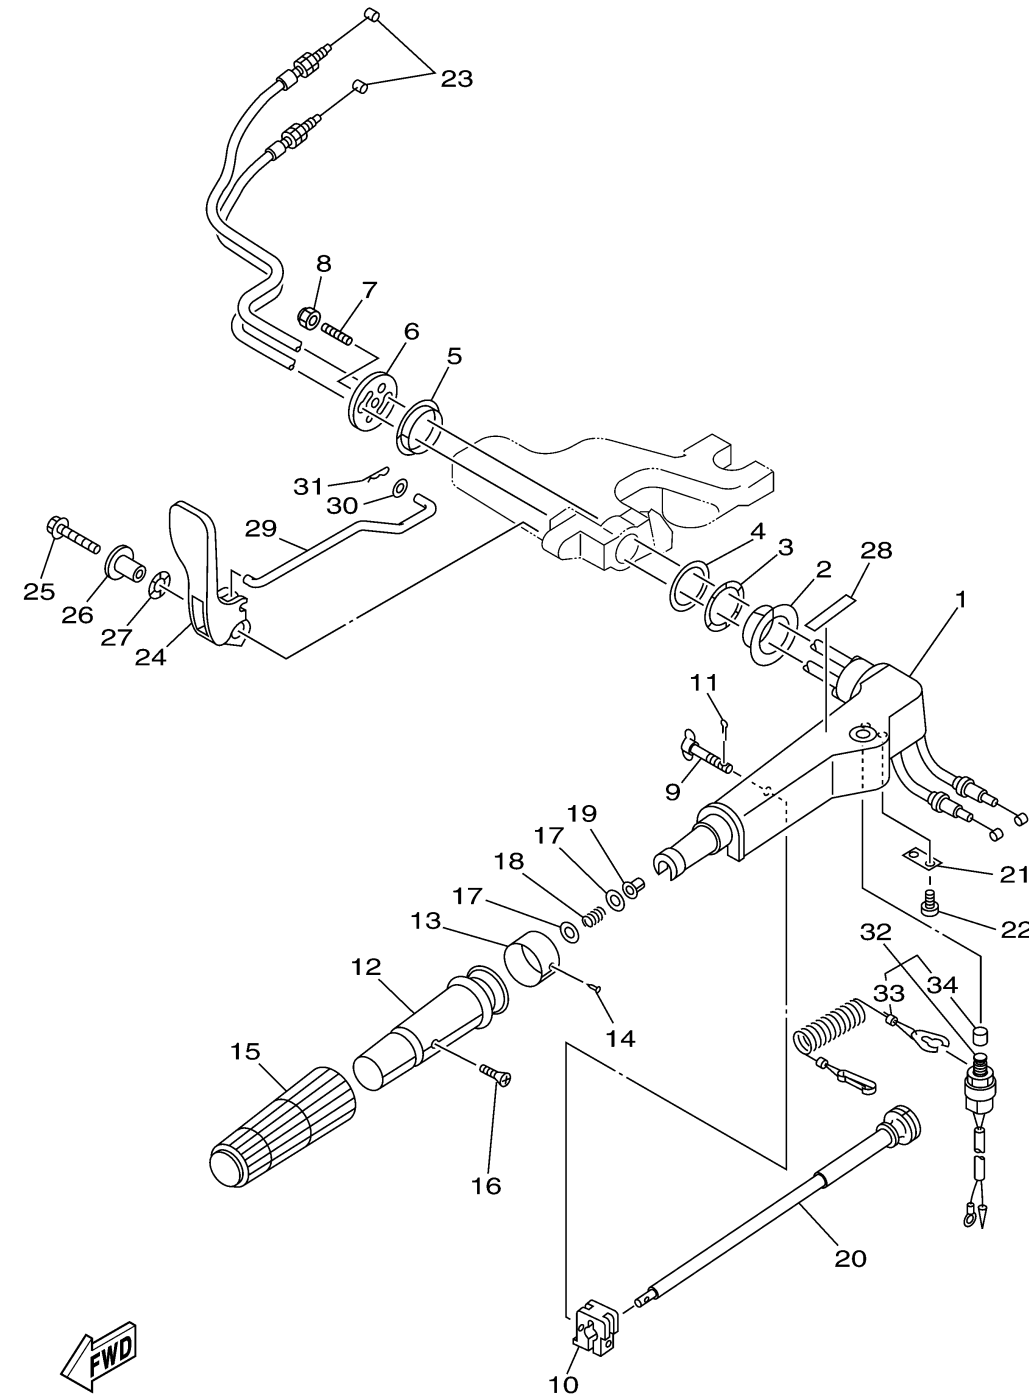

# STEERING

**FWD**  
63V8110-H120

Ref No.	Part Number	Description	Qty	Remarks
1	63V-42111-01-4D	HANDLE, STEERING	1	
2	90386-34M97-00	BUSH	1	
3	90206-36M21-00	WASHER, WAVE	1	
4	90202-36M55-00	WASHER, PLATE	1	
5	90386-33M96-00	BUSH	1	
6	6G1-42131-02-00	COVER, HANDLE STEERING	1	
7	90116-08016-00	BOLT, STUD	1	
8	90185-08057-00	NUT, SELF-LOCKING	1	
9	6G1-42125-01-00	BOLT, FRICTION ADJUSTING	1	
10	6G1-42126-00-00	FRICTION, STEERING HANDLE GRIP	1	
11	91490-16010-00	PIN. COTTER	1	
12	664-42119-00-00	GRIP, STEERING HANDLE	1	
13	6H2-42137-00-00	INDICATOR, THROTTLE	1	
14	90269-02M09-00	RIVET	1	
15	6G1-42177-00-00	RUBBER, HANDLE	1	
16	90149-05M13-00	SCREW	1	
17	90201-10M02-00	WASHER, PLATE	2	
18	90501-23215-00	SPRING, COMPRESSION	1	
19	90386-08032-00	BUSH	1	
20	6G1-42138-01-00	LEVER, THROTTLE	1	

# STEERING

63V8110-H120

Ref No.	Part Number	Description	Qty	Remarks
21	6E0-42159-02-00	STAY	1	
22	97885-05012-00	SCREW, PAN HEAD	2	
23	6L2-26301-01-00	THROTTLE CABLE ASSY	2	
24	63V-44111-02-00	HANDLE, GEAR SHIFT	1	
25	90119-06M05-00	BOLT, WITH WASHER	1	
26	90387-06M86-00	COLLAR	1	
27	90206-15M18-00	WASHER, WAVE	1	
28	6E0-44191-11-00	INDICATOR, SHIFT	1	
29	63V-44124-02-00	LINK, SHIFT ROD	1	
30	90202-06009-00	WASHER, PLATE	1	
31	90468-18008-00	CLIP	1	
32	65W-82575-01-00	ENGINE STOP SWITCH ASSY	1	
33	682-82556-00-00	..LANYARD, STOP SWITCH	1	
34	689-8257Y-00-00	..CAP	1	