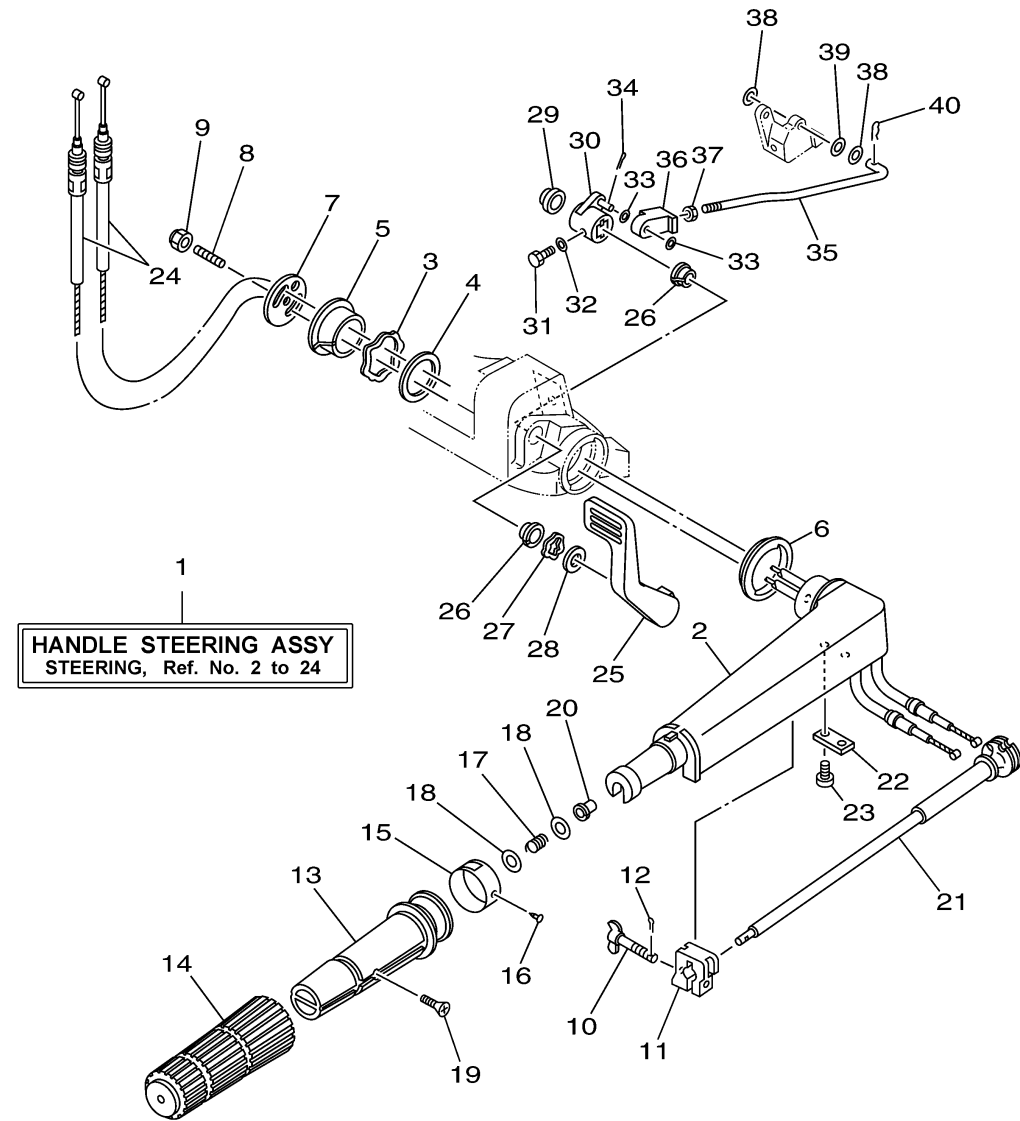

STEERING

Ref No.	Part Number	Description	Qty	Remarks
1	6L2-W0084-11-4D	HANDLE STEERING ASSY	1	
2	6G1-42111-12-4D	HANDLE, STEERING	1	
3	90206-36M21-00	WASHER, WAVE	1	
4	90202-36M55-00	WASHER, PLATE	1	
5	90386-33M96-00	BUSH	1	
6	90386-34M97-00	BUSH	1	
7	6G1-42131-02-00	COVER, HANDLE STEERING	1	
8	90116-08016-00	BOLT, STUD	1	
9	90185-08057-00	.NUT, SELF-LOCKING	1	
10	6G1-42125-01-00	BOLT, FRICTION ADJUSTING	1	
11	6G1-42126-00-00	FRICTION, STEERING HANDLE GRIP	1	
12	91490-16010-00	PIN. COTTER	1	
13	664-42119-00-00	GRIP, STEERING HANDLE	1	
14	6F6-42177-A0-00	RUBBER, HANDLE	1	
15	6L2-42137-00-00	INDICATOR, THROTTLE	1	
16	90269-02M09-00	RIVET	1	
17	90501-23215-00	SPRING, COMPRESSION	1	
18	90201-10M02-00	.WASHER, PLATE	2	
19	90149-05M13-00	SCREW	1	
20	90386-08032-00	BUSH	1	

CONTINUED ON NEXT FRAME >

6L28110-H140

STEERING

1
HANDLE STEERING ASSY
STEERING, Ref. No. 2 to 24

6L28110-H140

Ref No.	Part Number	Description	Qty	Remarks
21	6G1-42138-01-00	LEVER, THROTTLE	1	
22	6E0-42159-02-00	STAY	1	
23	97885-05012-00	SCREW, PAN HEAD	2	
24	6L2-26301-01-00	THROTTLE CABLE ASSY	2	
25	6L2-44111-01-94	HANDLE, GEAR SHIFT	1	
26	90386-15M73-00	BUSH	2	
27	90206-15M18-00	WASHER, WAVE	1	
28	90202-15M37-00	WASHER, PLATE	1	
29	90386-12M72-00	BUSH	1	
30	6L2-44125-00-94	LEVER, SHIFT ROD	1	
31	97095-06020-00	BOLT	1	
32	92995-06600-00	WASHER	1	
33	90202-06009-00	WASHER, PLATE	2	
34	91490-20010-00	PIN. COTTER	1	
35	6L2-44124-00-00	LINK, SHIFT ROD	1	
36	6L2-26363-00-00	END, CABLE	1	
37	95380-06700-00	NUT	1	
38	90202-05088-00	WASHER, PLATE	2	
39	90202-05M38-00	WASHER, PLATE	1	
40	90468-05M03-00	CLIP	1	