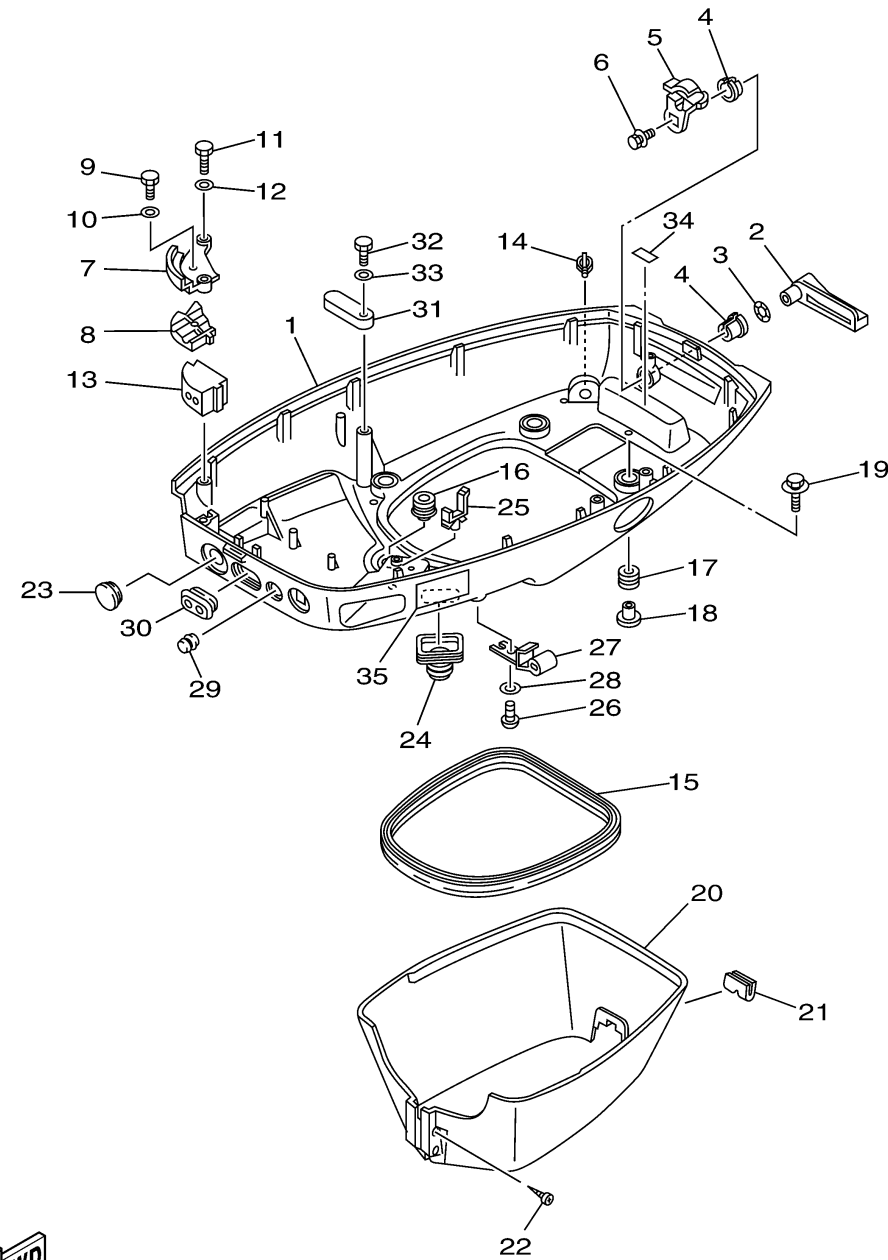

BOTTOM COWLING

Ref No.	Part Number	Description	Qty	Remarks
1	6H4-42711-25-4D	COWLING, BOTTOM 1	1	
2	6H4-42815-00-00	LEVER, CLAMP	1	
3	90206-12052-00	WASHER, WAVE	1	
4	90386-12069-00	BUSH	2	
5	6H4-42816-00-00	LEVER, CLAMP	1	
6	90119-06M73-00	BOLT, WITH WASHER	1	
7	6H4-48531-11-94	BRACKET, REMOTE CONTROL 1	1	
8	6H4-48532-11-94	BRACKET, REMOTE CONTROL 2	1	
9	97095-05016-00	.BOLT	1	
10	92995-05600-00	WASHER	1	
11	97095-06020-00	BOLT	2	
12	92995-06600-00	WASHER	2	
13	6H4-42724-30-00	GROMMET	1	
14	6E5-44391-00-00	NIPPLE, HOSE	1	
15	6H4-42716-00-00	RUBBER, SEAL 1	1	
16	6E5-42724-00-00	GROMMET	1	
17	90480-09M21-00	GROMMET	4	
18	90387-06M41-00	COLLAR	4	
19	90119-06M61-00	BOLT, WITH WASHER	4	
20	63D-42741-00-4D	APRON	1	

CONTINUED ON NEXT FRAME >

62XG110-H130

BOTTOM COWLING

Ref No.	Part Number	Description	Qty	Remarks
21	63D-42717-00-00	RUBBER, SEAL 2	1	
22	97780-60525-00	SCREW, TAPPING	2	
23	676-42726-00-00	GROMMET	1	
24	688-42726-10-00	GROMMET	1	
25	90464-09M13-00	CLAMP	1	
26	90157-06M01-00	SCREW, PAN HEAD	1	
27	6E5-24367-01-00	CLAMP, FUEL PIPE 2	1	
28	92990-06600-00	WASHER, PLATE	1	
29	6H4-42725-00-00	GROMMET	1	
30	6H3-42727-00-00	GROMMET	1	
31	6E5-82588-00-00	PLATE	1	
32	97095-06020-00	BOLT	1	
33	92995-06600-00	WASHER	1	
34	6G5-42791-00-00	MARK 1	1	
35	6AH-42794-40-00	LABEL, WARNING (GENERAL)	1	

62XG110-H130