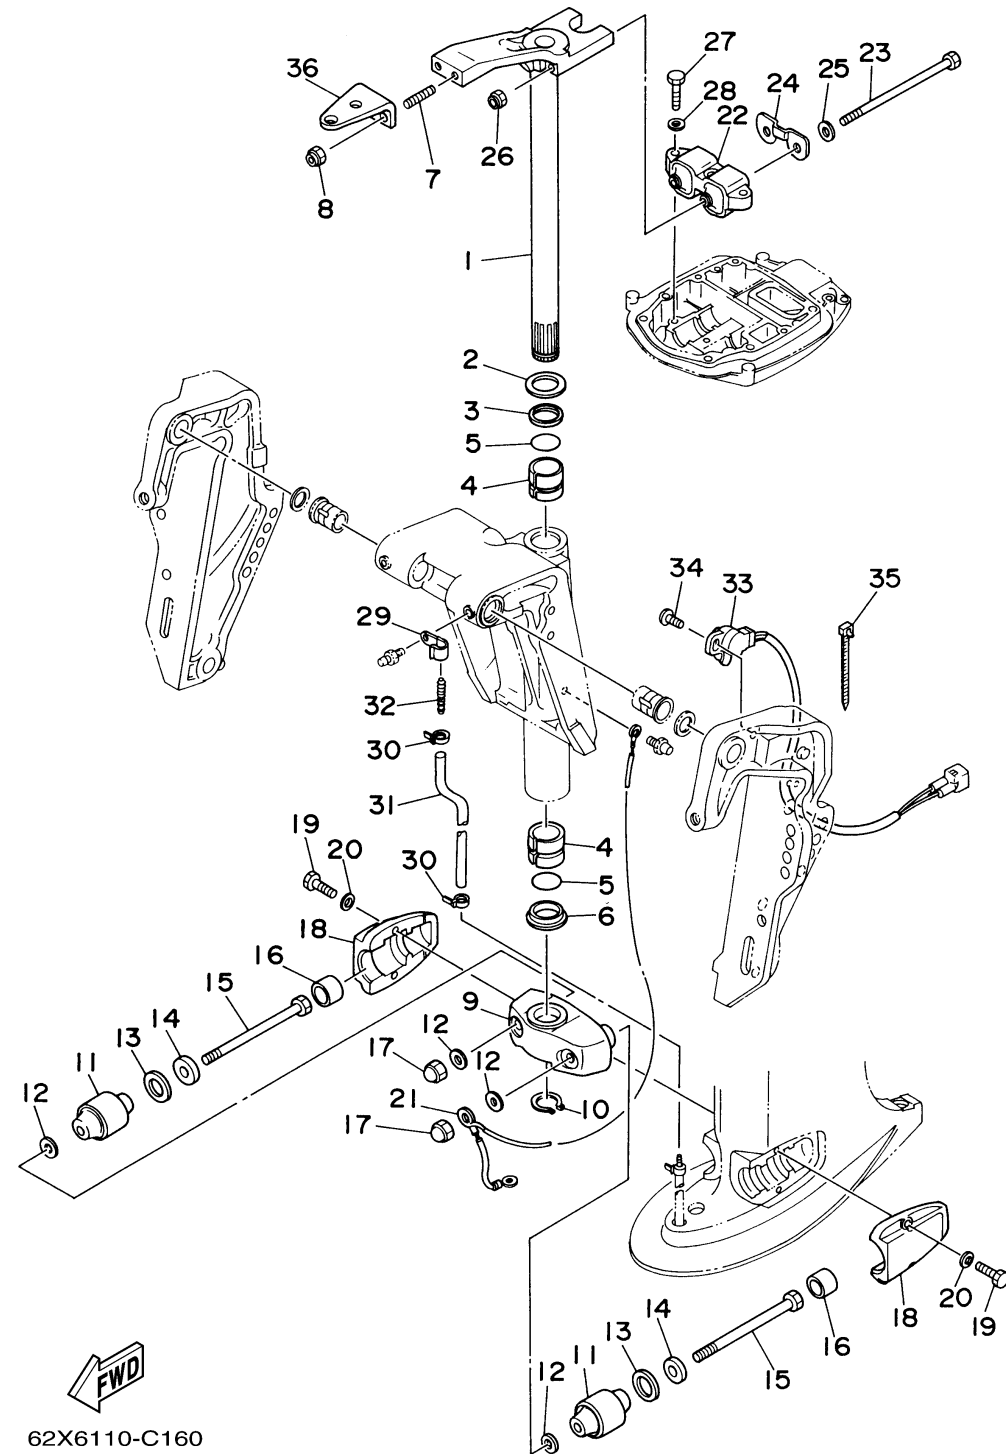

BRACKET 2

Ref No.	Part Number	Description	Qty	Remarks
1	63D-42510-12-4D	STEERING BRACKET ASSY	1	
2	90201-30M00-00	WASHER, PLATE	1	
3	90386-30M78-00	BUSH	1	
4	90386-30M77-00	BUSH	2	
5	93210-29M94-00	O-RING	2	
6	90386-30M60-00	BUSH	1	
7	90116-10175-00	BOLT, STUD	2	
8	90185-10051-00	NUT, SELF-LOCKING	2	
9	63D-44551-01-4D	HOUSING, LOWER MOUNT RUBBER	1	
10	93410-28M06-00	CIRCLIP	1	
11	63D-44555-00-94	MOUNT DAMPER, LOWER SIDE	2	
12	90201-12M16-00	WASHER, PLATE	4	
13	90202-25M04-00	WASHER, PLATE	2	
14	90201-13M19-00	WASHER, PLATE	2	
15	90109-12M21-00	BOLT	2	
16	663-44575-00-00	DAMPER, LOWER MOUNT RUBBER	2	
17	95380-12800-00	NUT, CROWN	2	
18	63D-44552-01-4D	HOUSING, LOWER MOUNT RUBBER 2	2	
19	97075-08030-00	BOLT	4	
20	92995-08100-00	WASHER	4	

CONTINUED ON NEXT FRAME >

BRACKET 2

Ref No.	Part Number	Description	Qty	Remarks
21	63D-82127-10-00	WIRE, LEAD 2	1	
22	63D-44514-01-94	MOUNT DAMPER, UPPER SIDE	1	
23	90101-08M15-00	BOLT	2	
24	63D-44526-00-00	PLATE	1	
25	90201-09425-00	WASHER, PLATE	2	
26	90185-08045-00	NUT, SELF-LOCKING	2	
27	97075-08030-00	BOLT	3	
28	92995-08100-00	WASHER	3	
29	90465-06M86-00	CLAMP	1	
30	90465-11M10-00	CLAMP	2	
31	90445-07MF1-00	HOSE (L570)	1	
32	6E5-83558-00-00	END, NIPPLE	1	
33	63D-83672-10-00	TRIM SENDER	1	
34	97885-06016-00	SCREW, PAN HEAD	2	
35	90465-13M11-00	CLAMP	1	
36	63D-48511-00-4D	HOOK, STEERING	1	STEERING GUIDE