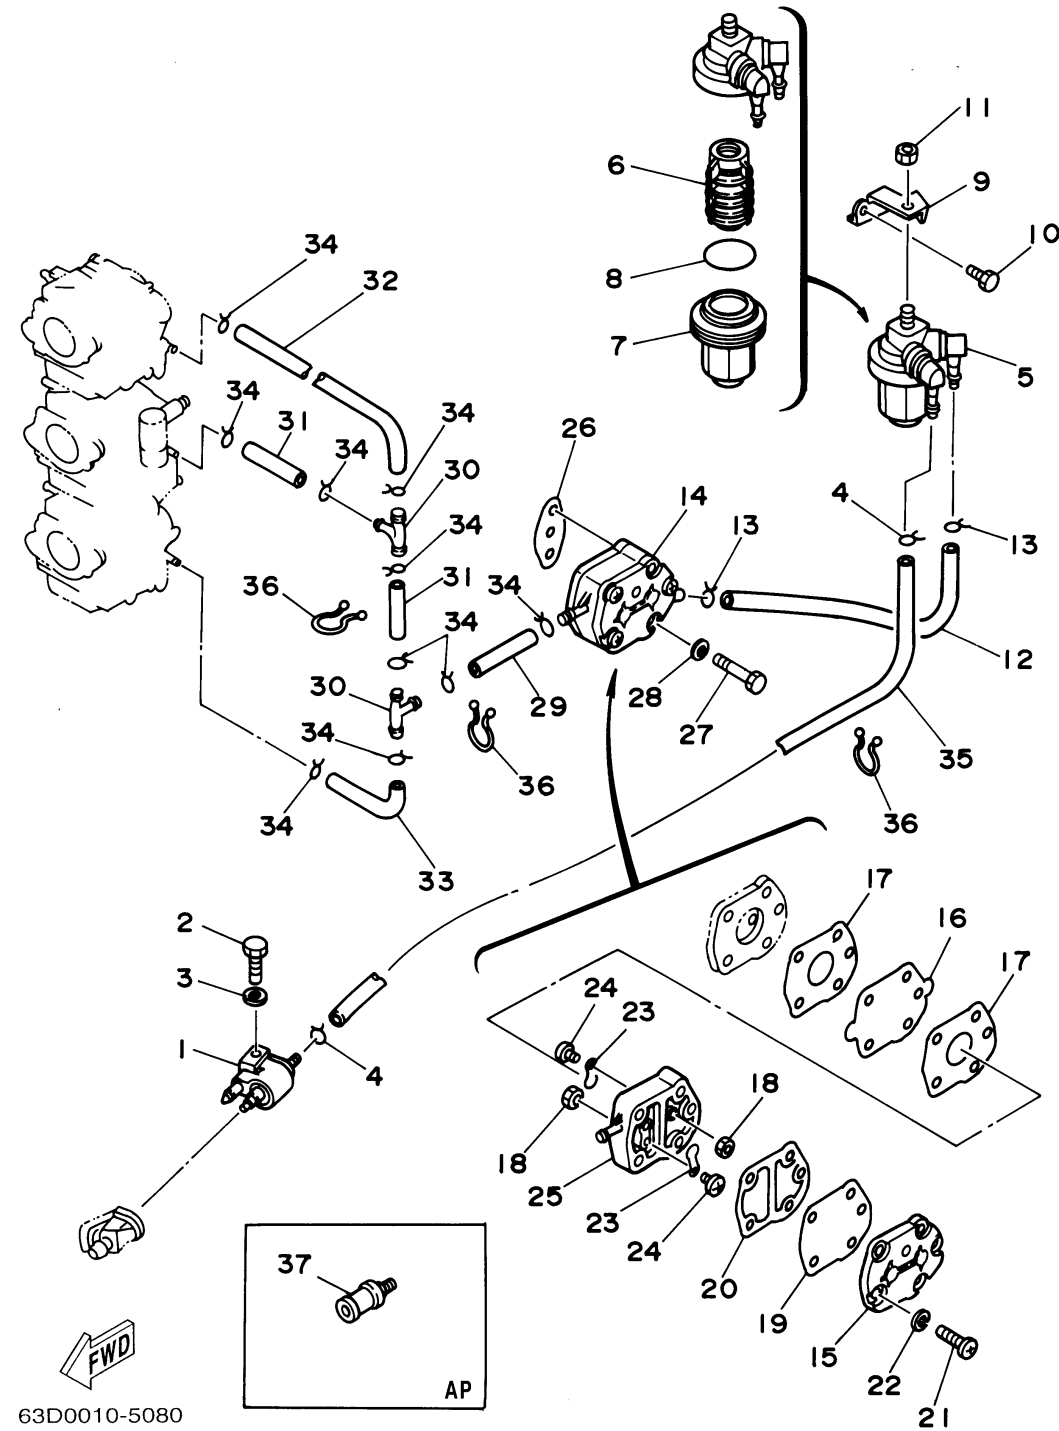

FUEL 1

Ref No.	Part Number	Description	Qty	Remarks
1	6G1-24304-02-00	FUEL PIPE JOINT COMP. 1	1	
2	97095-06025-00	BOLT	1	
3	92995-06600-00	WASHER	1	
4	90467-08004-00	CLIP	2	
5	61N-24560-00-00	FILTER ASSY	1	
6	61N-24563-00-00	. ELEMENT, FILTER	1	
7	61N-24521-00-00	..CUP, FILTER	1	
8	93210-32738-00	..O-RING	1	
9	6H4-24566-02-00	BRACKET, FILTER	1	
10	97013-06014-00	BOLT	1	
11	95380-08600-00	NUT	1	
12	6H4-24314-00-00	PIPE 4	1	
13	90467-08004-00	CLIP	2	
14	692-24410-00-00	FUEL PUMP ASSY	1	
15	6A0-24413-00-00	..BODY 2	1	
16	692-24411-00-00	..DIAPHRAGM	1	
17	648-24434-01-00	..GASKET, BODY	2	
18	95380-03600-00	...NUT	2	
19	663-24411-00-00	.. DIAPHRAGM	1	
20	648-24435-02-00	.. GASKET, BODY 2	1	

CONTINUED ON NEXT FRAME >

FUEL 1

63D0010-5080

Ref No.	Part Number	Description	Qty	Remarks
21	98503-05028-00	. SCREW, PAN HEAD	3	
22	92990-05100-00	..WASHER, SPRING	3	
23	6A0-24421-01-00	..VALVE, CHECK	2	
24	6A0-14325-00-00	...SCREW, PAN HEAD	2	
25	6A0-24412-02-00	..BODY 1	1	
26	650-24431-A0-00	GASKET, FUEL PUMP 1	1	
27	97095-06040-00	.BOLT	2	
28	92995-06600-00	WASHER	2	
29	90445-09063-00	HOSE (L80)	1	
30	688-24378-00-00	PIPE, JOINT 3	2	
31	90445-09057-00	HOSE (L43)	2	
32	6H4-24313-00-00	PIPE 3	1	
33	6H4-24312-00-00	PIPE 2	1	
34	90467-08004-00	CLIP	10	
35	6H4-24311-00-00	PIPE, FUEL 1	1	
36	90464-15M11-00	CLAMP	3	
37	6E0-28193-00-94	PLUG, WATER CHECK	1	AP D:12.5MM