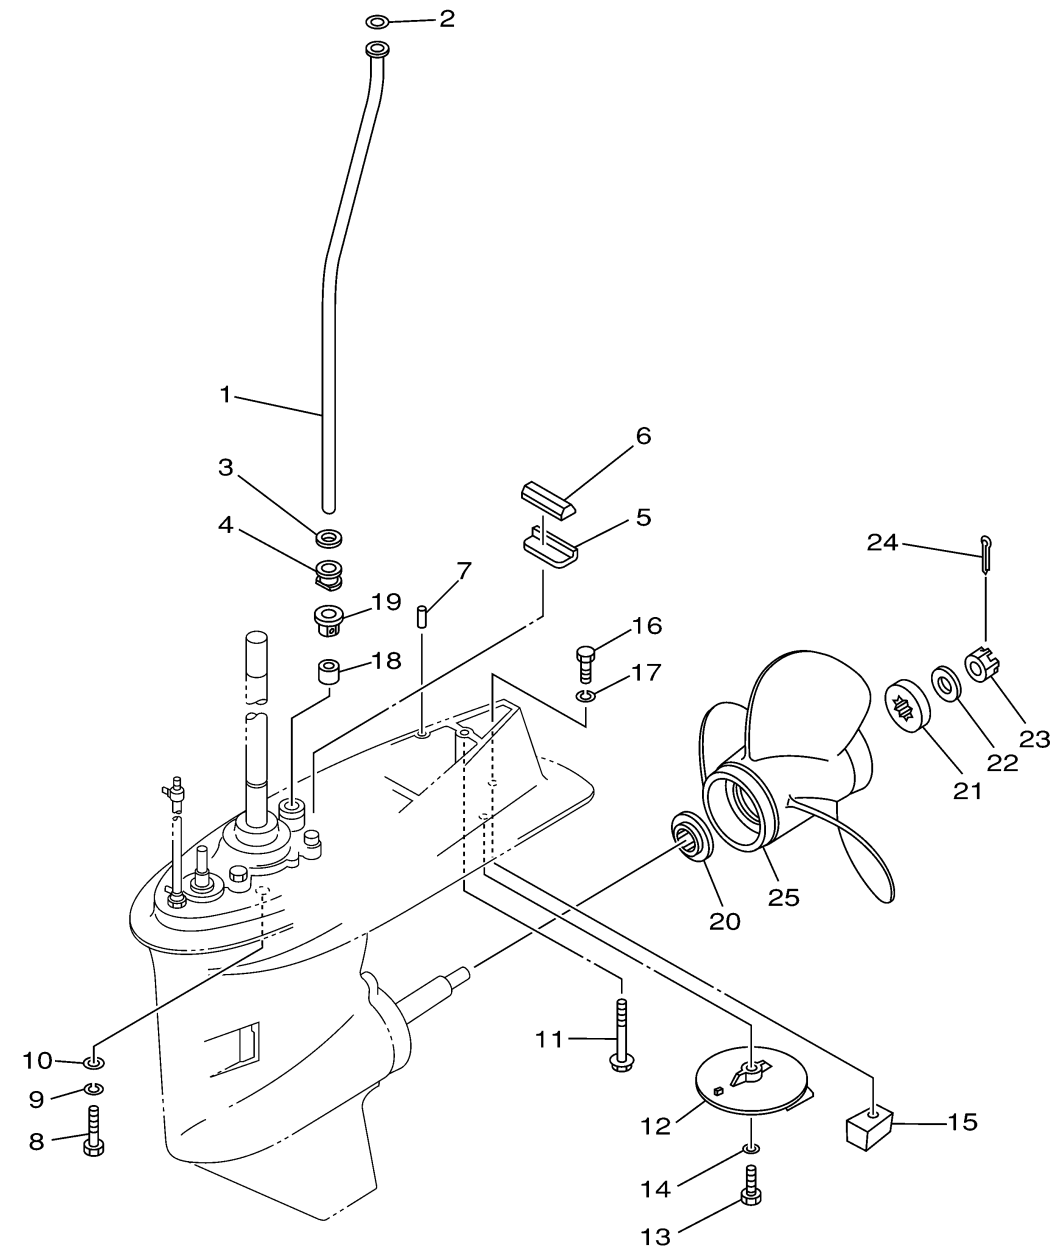

LOWER CASING DRIVE 2

Ref No.	Part Number	Description	Qty	Remarks
1	63D-44361-10-00	TUBE, WATER	1	L(21.0")
2	90202-12060-00	WASHER, PLATE	1	
3	90430-12072-00	GASKET	1	
4	63D-44367-00-00	DAMPER, WATER SEAL	1	
5	663-45376-00-94	GUIDE, SEAL DAMPER	1	
6	63D-45375-00-00	DAMPER, SEAL	1	
7	93606-12019-00	PIN, DOWEL	2	
8	97075-10040-00	BOLT	4	
9	92995-10100-00	WASHER	4	
10	92995-10600-00	WASHER	4	
11	90119-08M84-00	BOLT, WITH WASHER	1	
12	664-45371-01-00	TAB-TRIM	1	
13	97095-08025-00	BOLT	1	
14	92995-08100-00	WASHER	1	
15	67C-45251-00-00	ANODE	1	
16	97095-08035-00	BOLT	1	
17	92995-08100-00	WASHER	1	
18	663-44366-00-00	DAMPER, WATER SEAL 2	1	
19	63D-44312-00-00	.COVER, WATER PUMP HOUSING	1	
20	663-45987-02-00	SPACER 1	1	

CONTINUED ON NEXT FRAME >

63D0100-0241

LOWER CASING DRIVE 2

63D0100-0241

Ref No.	Part Number	Description	Qty	Remarks
25	6H5-45958-00-EL	PROPELLER (3X10-1/4"X14"-G)	1	UR WITH LIP CUP
25	663-45956-01-EL	PROPELLER (3X12-1/4"X9"-G)	1	UR
25	6H5-45952-00-EL	PROPELLER (3X10-5/8"X12"-G)	1	UR WITH LIP CUP
25	663-45949-01-EL	PROPELLER (3X10-3/4"X16"-G)	1	UR
25	6H5-45945-00-EL	PROPELLER (3X10-3/8"X13"-G)	1	UR WITH LIP CUP
25	663-45941-01-EL	PROPELLER (3X10-3/4"X17"-G)	1	UR
25	6H5-45943-00-EL	PROPELLER (3X10"X15"-G)	1	UR WITH LIP CUP