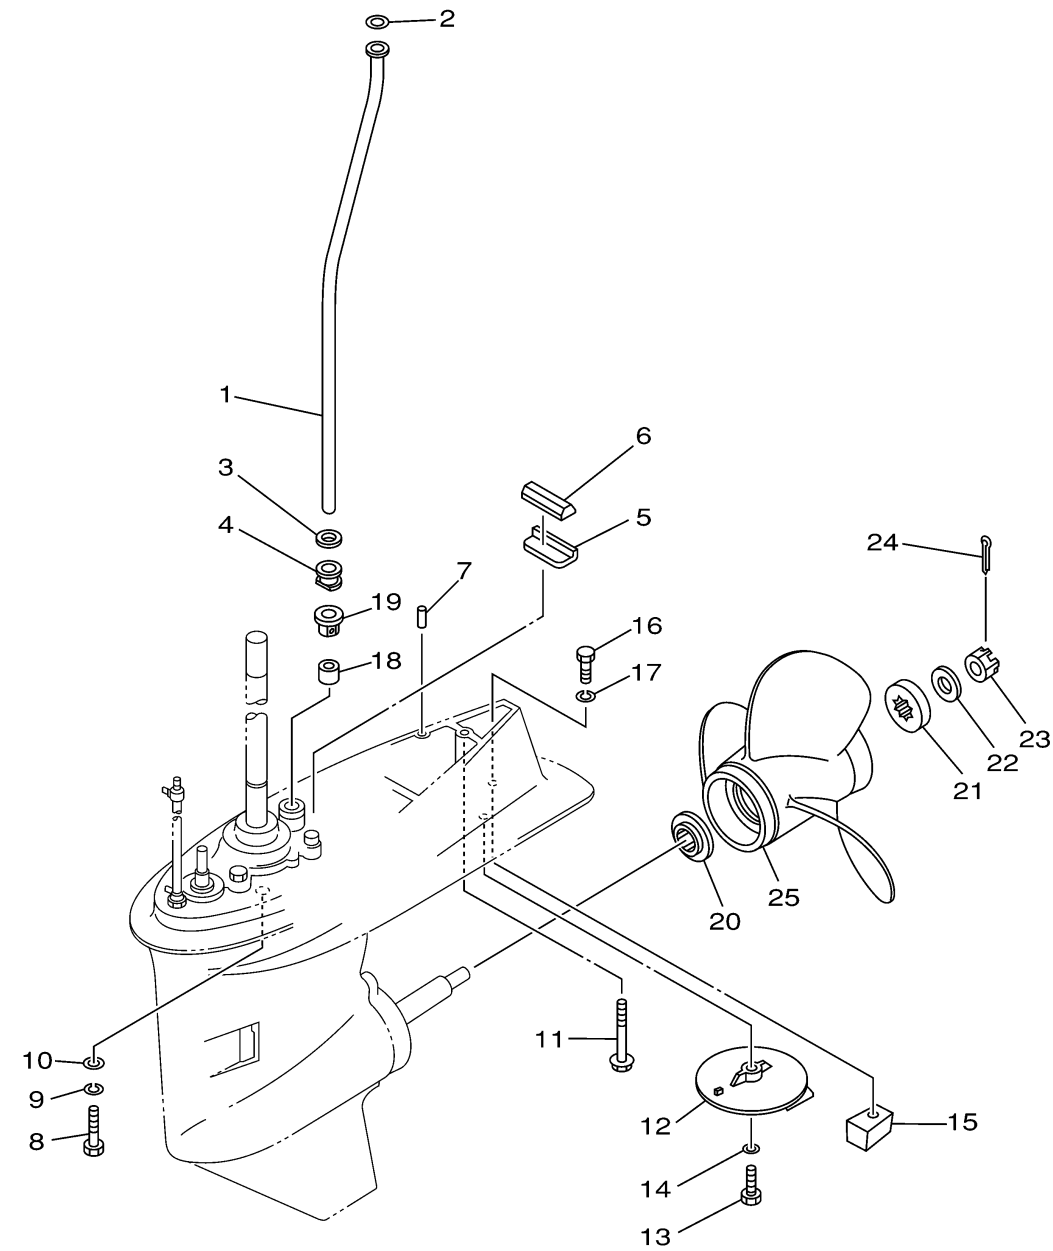

LOWER CASING DRIVE 2

Ref No.	Part Number	Description	Qty	Remarks
1	63D-44361-10-00	TUBE, WATER	1	L(21.0")
2	90202-12060-00	WASHER, PLATE	1	
3	90430-12072-00	GASKET	1	
4	63D-44367-00-00	DAMPER, WATER SEAL	1	
5	663-45376-00-94	GUIDE, SEAL DAMPER	1	
6	63D-45375-00-00	DAMPER, SEAL	1	
7	93606-12019-00	PIN, DOWEL	2	
8	97075-10040-00	BOLT	4	
9	92995-10100-00	WASHER	4	
10	92995-10600-00	WASHER	4	
11	90119-08M84-00	BOLT, WITH WASHER	1	
12	664-45371-01-00	TAB-TRIM	1	
13	97095-08025-00	BOLT	1	
14	92995-08100-00	WASHER	1	
15	67C-45251-00-00	ANODE	1	
16	97095-08035-00	BOLT	1	
17	92995-08100-00	WASHER	1	
18	663-44366-00-00	DAMPER, WATER SEAL 2	1	
19	63D-44312-00-00	.COVER, WATER PUMP HOUSING	1	
20	663-45987-02-00	SPACER 1	1	

CONTINUED ON NEXT FRAME >

63D0100-0241

LOWER CASING DRIVE 2

63D0100-0241

Ref No.	Part Number	Description	Qty	Remarks
25	6H5-45958-00-EL	PROPELLER (3X10-1/4"X14"-G)	1	UR WITH LIP CUP
25	663-45956-01-EL	PROPELLER (3X12-1/4"X9"-G)	1	UR
25	6H5-45952-00-EL	PROPELLER (3X10-5/8"X12"-G)	1	UR WITH LIP CUP
25	663-45949-01-EL	PROPELLER (3X10-3/4"X16"-G)	1	UR
25	6H5-45945-00-EL	PROPELLER (3X10-3/8"X13"-G)	1	UR WITH LIP CUP
25	663-45941-01-EL	PROPELLER (3X10-3/4"X17"-G)	1	UR
25	6H5-45943-00-EL	PROPELLER (3X10"X15"-G)	1	UR WITH LIP CUP