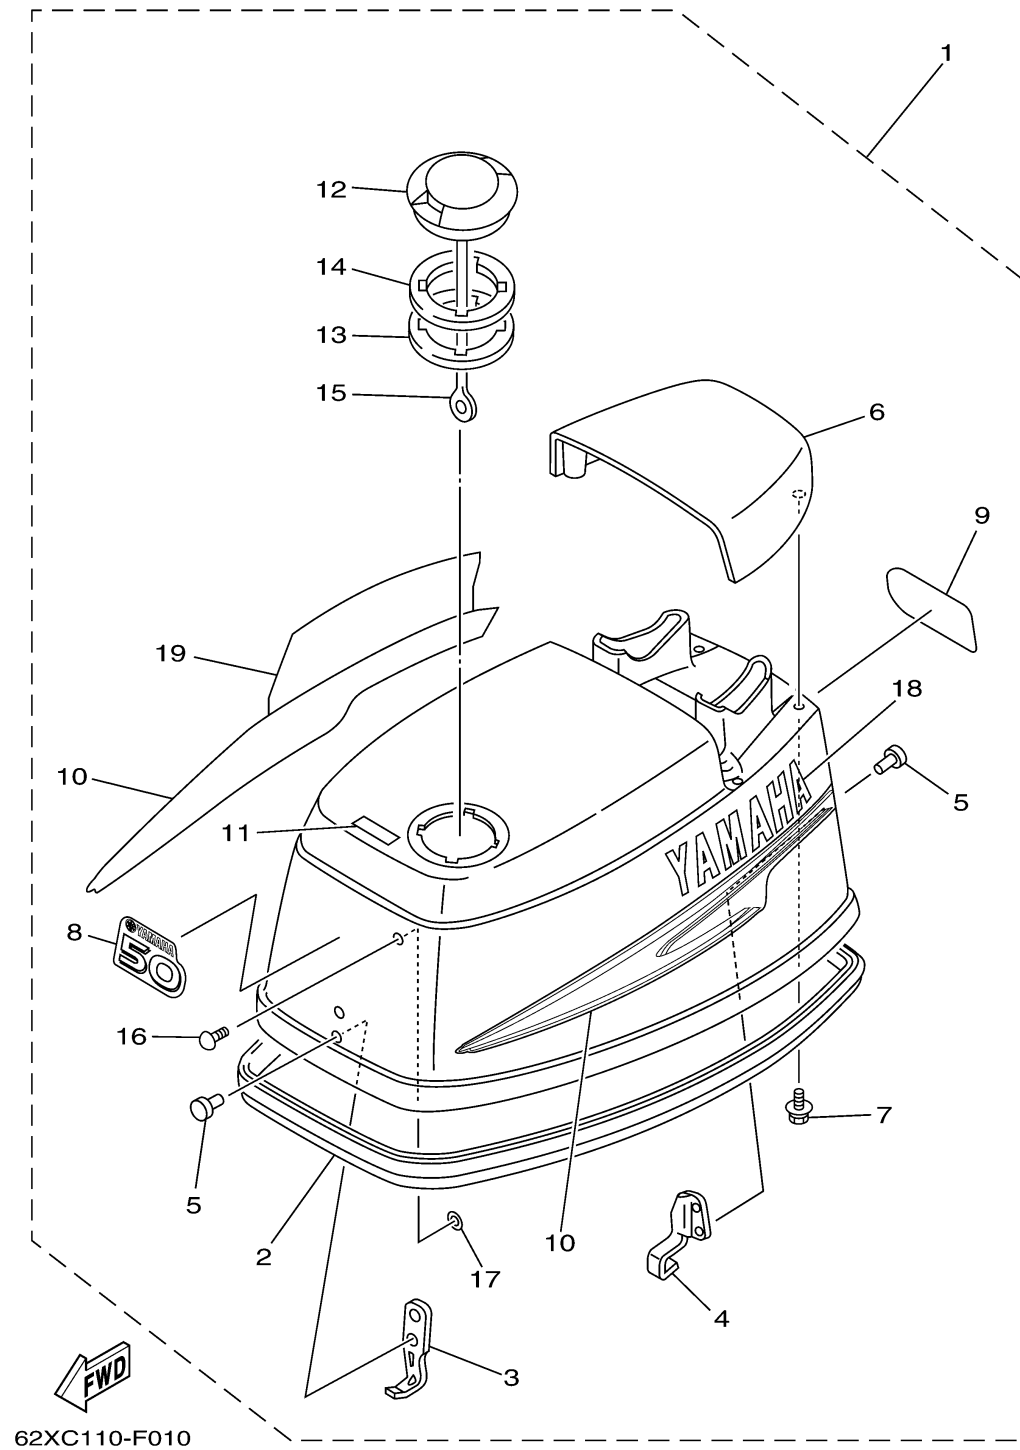

TOP COWLING

Ref No.	Part Number	Description	Qty	Remarks
1	62X-42610-60-4D	TOP COWLING ASSY	1	
2	6H4-42615-00-00	..SEAL	1	
3	6H4-42651-00-00	..HOOK	1	
4	6H4-42652-00-00	..HOOK	1	
5	90266-04M01-00	..RIVET	4	
6	6H4-42613-11-4D	..MOLDING, AIR DUCT	1	
7	90119-06M99-00	..BOLT, WITH WASHER	4	
8	62X-42677-30-00	..GRAPHIC, FRONT	1	
9	62X-42678-20-00	..GRAPHIC, REAR	1	
10	63D-W0070-20-00	..GRAPHIC SET	1	
11	63D-13436-40-00	..MARK	1	
12	63D-2177H-00-00	..DISK CAP 2	1	
13	6H3-21732-00-00	..SEAL 1	1	
14	6H3-21735-00-00	..SEAL 2	1	
15	6H1-42694-00-00	..BAND	1	
16	90338-05M03-00	..PLUG	1	
17	90183-05M06-00	..NUT, SPRING	1	
18	63D-42681-20-00	..MARK, COWLING	1	
19	63D-42682-20-00	..MARK, COWLING	1	