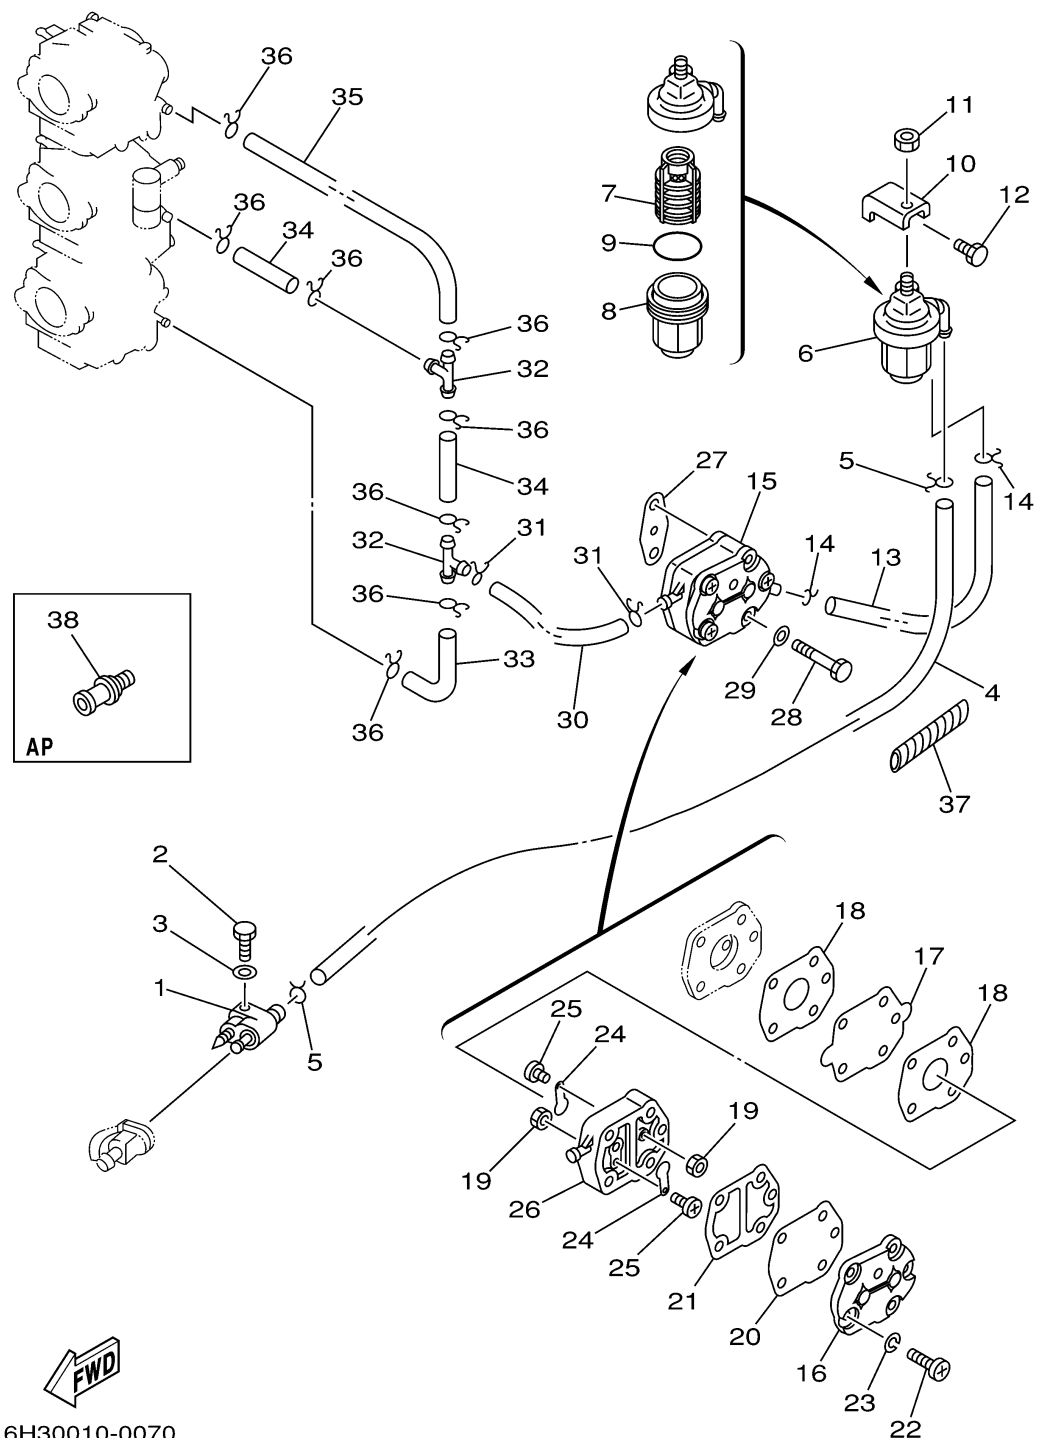

# FUEL 1

Ref No.	Part Number	Description	Qty	Remarks
1	6G1-24304-02-00	FUEL PIPE JOINT COMP. 1	1	
2	97095-06025-00	.BOLT	1	
3	92995-06600-00	WASHER	1	
4	90445-09M75-00	HOSE (L370)	1	
5	90467-08004-00	CLIP	2	
6	61N-24560-00-00	FILTER ASSY	1	
7	61N-24563-00-00	. ELEMENT, FILTER	1	
8	61N-24521-00-00	. .CUP, FILTER	1	
9	93210-32738-00	. .O-RING	1	
10	648-24566-02-00	BRACKET, FILTER	1	
11	95380-08600-00	NUT	1	
12	97013-06014-00	BOLT	1	
13	90445-09072-00	HOSE (L120)	1	
14	90467-08004-00	CLIP	2	
15	692-24410-00-00	FUEL PUMP ASSY	1	
16	6A0-24413-00-00	. .BODY 2	1	
17	692-24411-00-00	. .DIAPHRAGM	1	
18	648-24434-01-00	. GASKET, BODY	2	
19	95380-03600-00	. .NUT	2	
20	663-24411-00-00	. DIAPHRAGM	1	

CONTINUED ON NEXT FRAME >

6H30010-0070

# FUEL 1

Ref No.	Part Number	Description	Qty	Remarks
21	648-24435-02-00	. GASKET, BODY 2	1	
22	98503-05028-00	. SCREW, PAN HEAD	3	
23	92990-05100-00	. WASHER, SPRING	3	
24	6A0-24421-01-00	. .VALVE, CHECK	2	
25	6A0-14325-00-00	. .SCREW, PAN HEAD	2	
26	6A0-24412-02-00	. .BODY 1	1	
27	650-24431-A0-00	GASKET, FUEL PUMP 1	1	
28	97095-06040-00	.BOLT	2	
29	92995-06600-00	WASHER	2	
30	90445-09072-00	HOSE (L120)	1	
31	90467-08004-00	CLIP	2	
32	688-24378-00-00	PIPE, JOINT 3	2	
33	6H3-24313-00-00	PIPE 3	1	
34	90445-09220-00	HOSE (L30)	2	
35	6H3-24314-00-00	PIPE 4	1	
36	90467-08004-00	CLIP	8	
37	90446-10M01-00	HOSE (L60)	1	
38	6E0-28193-00-94	PLUG, WATER CHECK	1	AP D:12.5MM