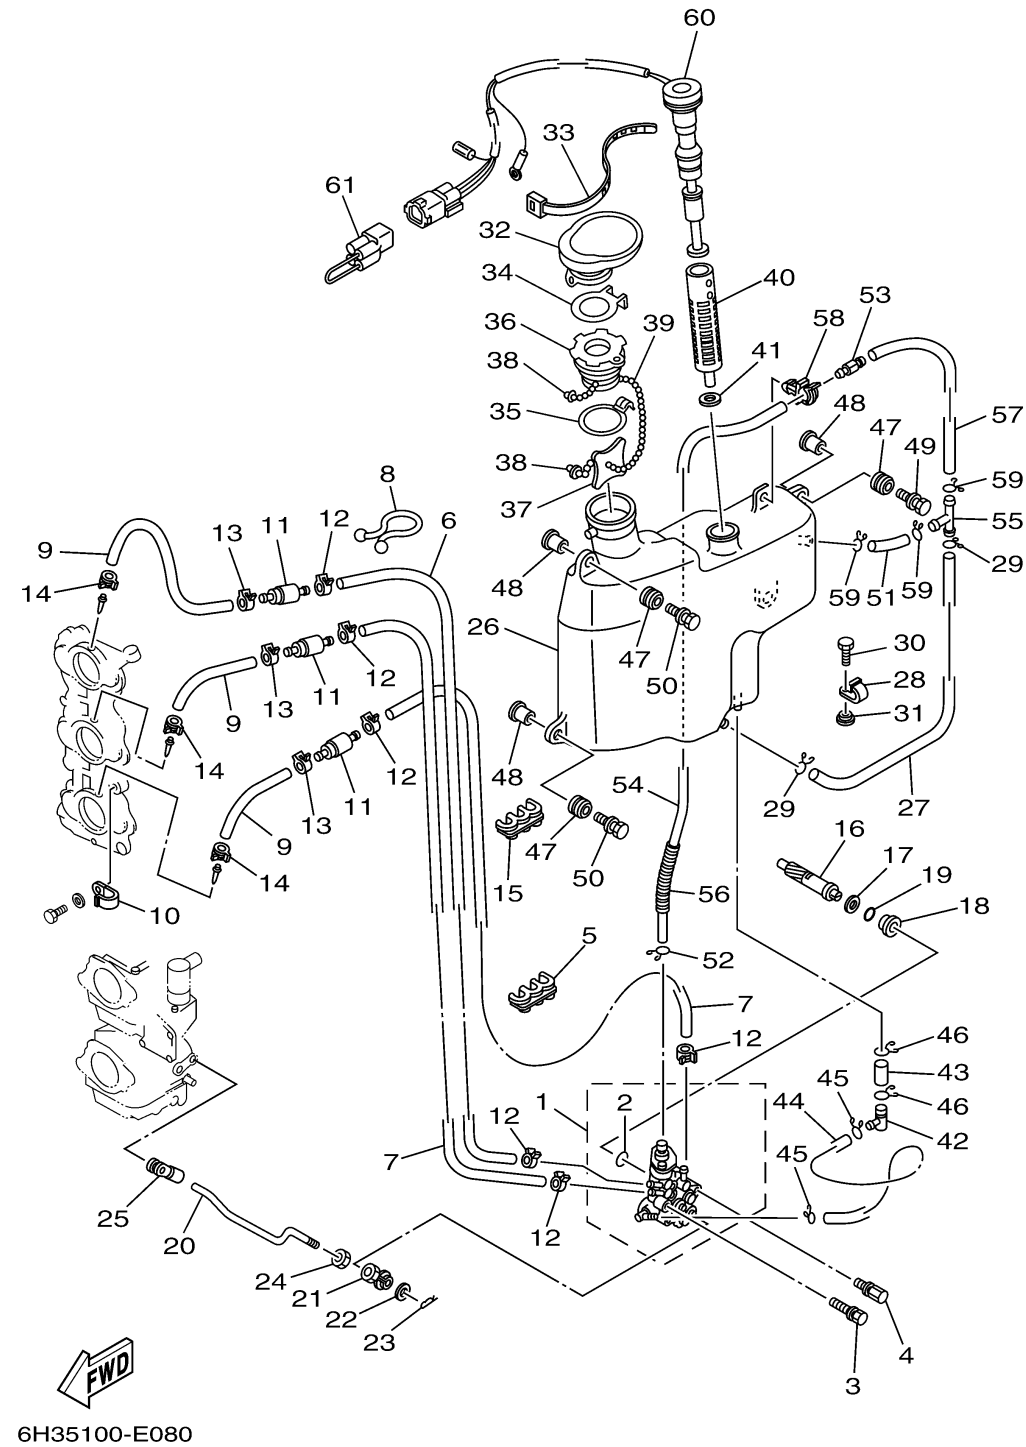

OIL PUMP

Ref No.	Part Number	Description	Qty	Remarks
1	6H3-13200-02-00	OIL INJECTION PUMP ASSY	1	
2	93210-19MA7-00	.O-RING	1	
3	90109-06M39-00	BOLT	1	
4	90109-06M40-00	BOLT	1	
5	90464-07M05-00	CLAMP	1	
6	90445-07M44-00	HOSE (L250)	1	
7	90445-07M23-00	HOSE (L408)	2	
8	90464-15M11-00	CLAMP	1	
9	90445-07M87-00	HOSE (L110)	3	
10	90465-06M86-00	.CLAMP	1	
11	6E9-13183-70-00	VALVE, CHECK	3	
12	90468-07M02-00	CLIP	6	
13	90468-07M02-00	CLIP	3	
14	90468-07M02-00	CLIP	3	
15	90464-07M05-00	CLAMP	1	
16	6H3-11537-01-00	GEAR, DRIVEN	1	
17	90201-08M93-00	WASHER, PLATE	1	
18	6H1-13117-01-00	COLLAR, DISTANCE	1	
19	93210-13M04-00	O-RING	1	
20	6H3-41241-01-00	ROD, LINK	1	

CONTINUED ON NEXT FRAME >

OIL PUMP

Ref No.	Part Number	Description	Qty	Remarks
41	6J8-13414-00-00	GASKET, STRAINER COVER	1	
42	6H1-13435-00-00	NIPPLE	1	
43	90445-08M01-00	HOSE (L30)	1	
44	6H1-21766-01-00	PIPE, OIL	1	
45	90467-08004-00	CLIP	2	
46	90467-12M11-00	CLIP	2	
47	6A0-82317-00-00	DAMPER, IGNITION COIL	4	
48	90387-06119-00	COLLAR	4	
49	90119-06M65-00	BOLT, WITH WASHER	2	
50	90119-06M88-00	BOLT, WITH WASHER	2	
51	90445-11M21-00	HOSE (L40)	1	
52	90467-10M04-00	CLIP	1	
53	63D-21744-00-00	BREATHER	1	
54	90445-11M15-00	HOSE (L360)	1	
55	6E5-24378-00-00	PIPE, JOINT 3	1	
56	90446-10M01-00	HOSE (L60)	1	
57	90445-11M02-00	HOSE (L100)	1	
58	90464-11M23-00	CLAMP	1	
59	90467-11M08-00	CLIP	3	
60	6H3-85720-16-00	OIL LEVEL GAUGE ASSY	1	