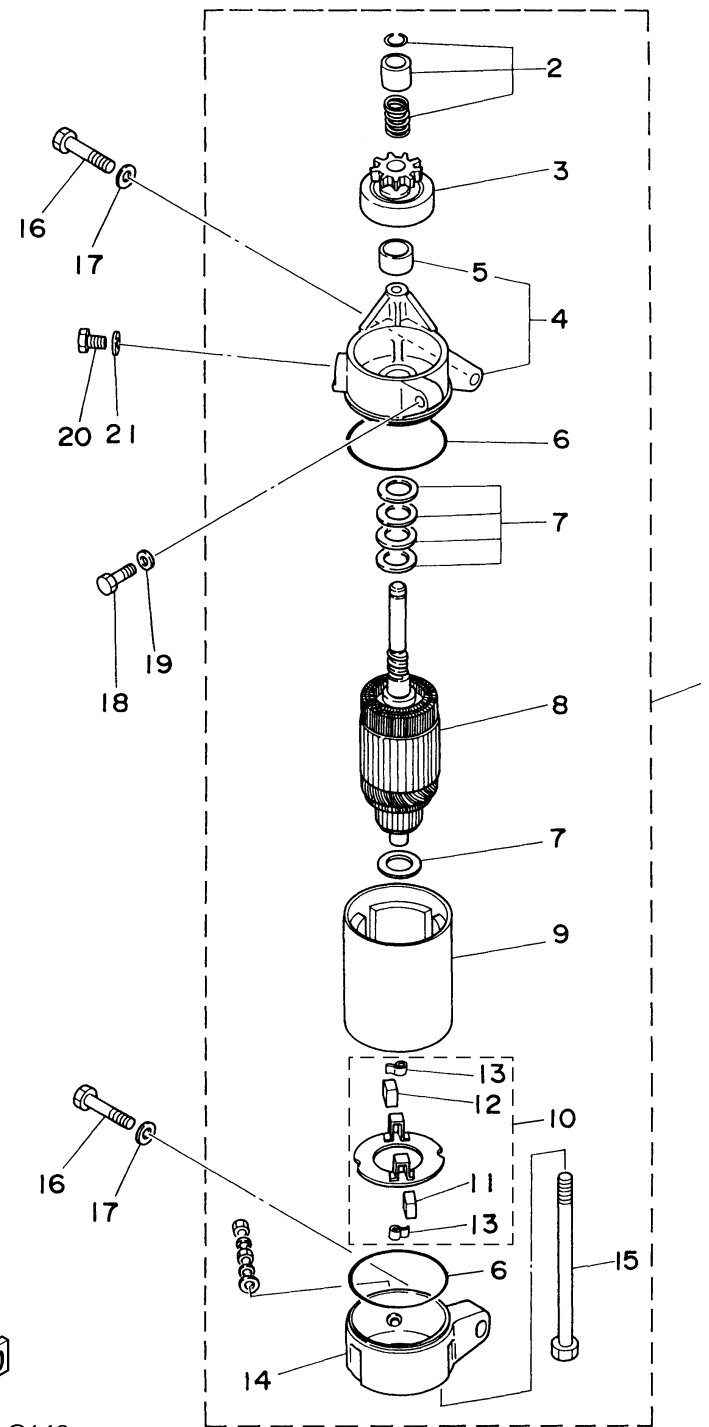

STARTING MOTOR

FWD
69D3200-C140

Ref No.	Part Number	Description	Qty	Remarks
1	6H3-81800-11-00	STARTING MOTOR ASSY	1	
2	689-81857-11-00	. PINION STOPPER SET	1	
3	6H3-81807-10-00	. .GEAR ASSY, STARTING MOTOR	1	
4	6H3-81830-10-00	. .FRONT BRACKET ASSY	1	
5	689-81831-00-00	. . METAL, FRONT	1	
6	689-81847-11-00	. O-RING	2	
7	689-81809-11-00	. WASHER KIT	1	
8	689-81850-12-00	. ARMATURE ASSY	1	
9	6H3-81810-10-00	. .STATOR ASSY	1	
10	689-81840-11-00	. BRUSH HOLDER ASSY	1	
11	689-81812-11-00	. . BRUSH 2	1	
12	689-81811-11-00	. . BRUSH 1	1	
13	689-81813-10-00	. . SPRING, BRUSH	2	
14	6H3-81820-11-00	. .REAR BRACKET ASSY	1	
15	689-81826-10-00	. BOLT	2	
16	97013-08035-00	BOLT	2	
17	92903-08600-00	WASHER, PLATE	2	
18	97013-06025-00	BOLT	1	
19	92903-06600-00	WASHER, PLATE	1	
20	97013-08016-00	BOLT	1	

CONTINUED ON NEXT FRAME >

STARTING MOTOR

Ref No.	Part Number	Description	Qty	Remarks
21	92903-08600-00	WASHER, PLATE	1	

69D3200-C140