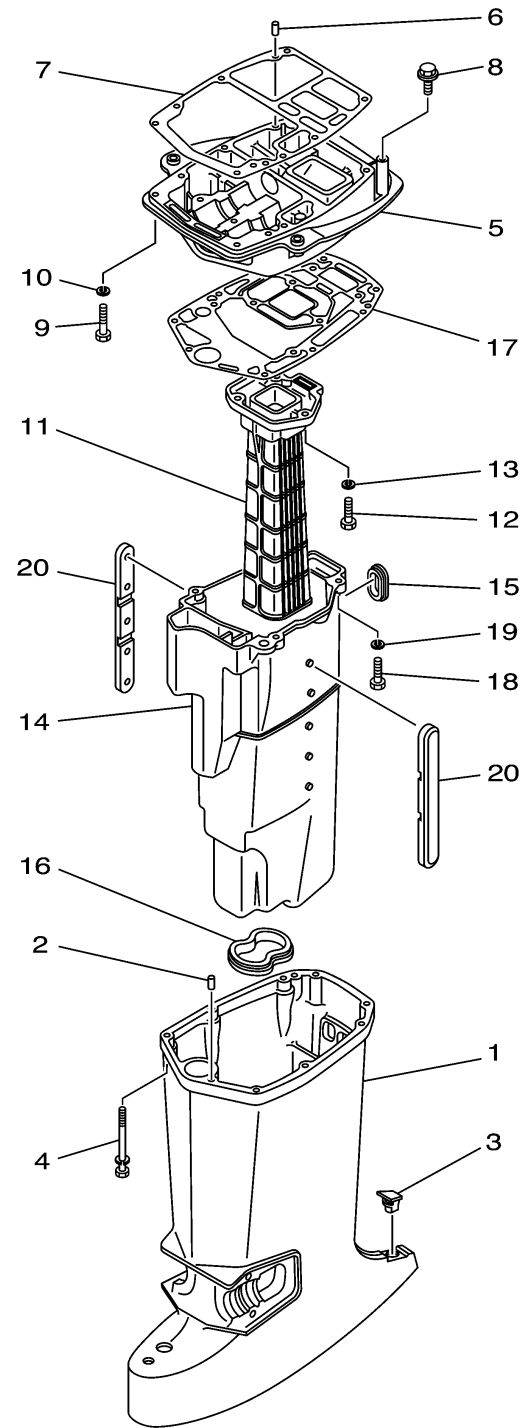

UPPER CASING

6H37200-G190

Ref No.	Part Number	Description	Qty	Remarks
1	6H3-45111-12-4D	CASING, UPPER	1	L(20.5")
2	93606-12019-00	PIN, DOWEL	2	
3	6C5-45155-00-00	CAP	1	
4	90119-08M81-00	BOLT, WITH WASHER	6	
5	6H3-41137-01-94	GUIDE, EXHAUST	1	
6	93606-12019-00	PIN, DOWEL	2	
7	6H3-45113-A0-00	GASKET, UPPER CASING	1	
8	90119-08M79-00	BOLT, WITH WASHER	2	
9	97075-08035-00	BOLT	2	
10	92995-08100-00	WASHER	2	
11	6H3-41131-00-5B	MANIFOLD, EXT. 1	1	
12	97075-08030-00	BOLT	3	
13	92995-08100-00	WASHER	3	
14	6H3-14711-11-5B	MUFFLER 1	1	L(20.5")
15	6H3-45127-00-00	SEAL	1	
16	6H3-45123-00-00	GASKET, MUFFLER	1	
17	6H3-45114-A1-00	.GASKET, UPPER CASING	1	
18	97075-08030-00	BOLT	4	
19	92995-08100-00	WASHER	4	
20	6H3-14737-10-00	DAMPER, MUFFLER	2	L(20.5")