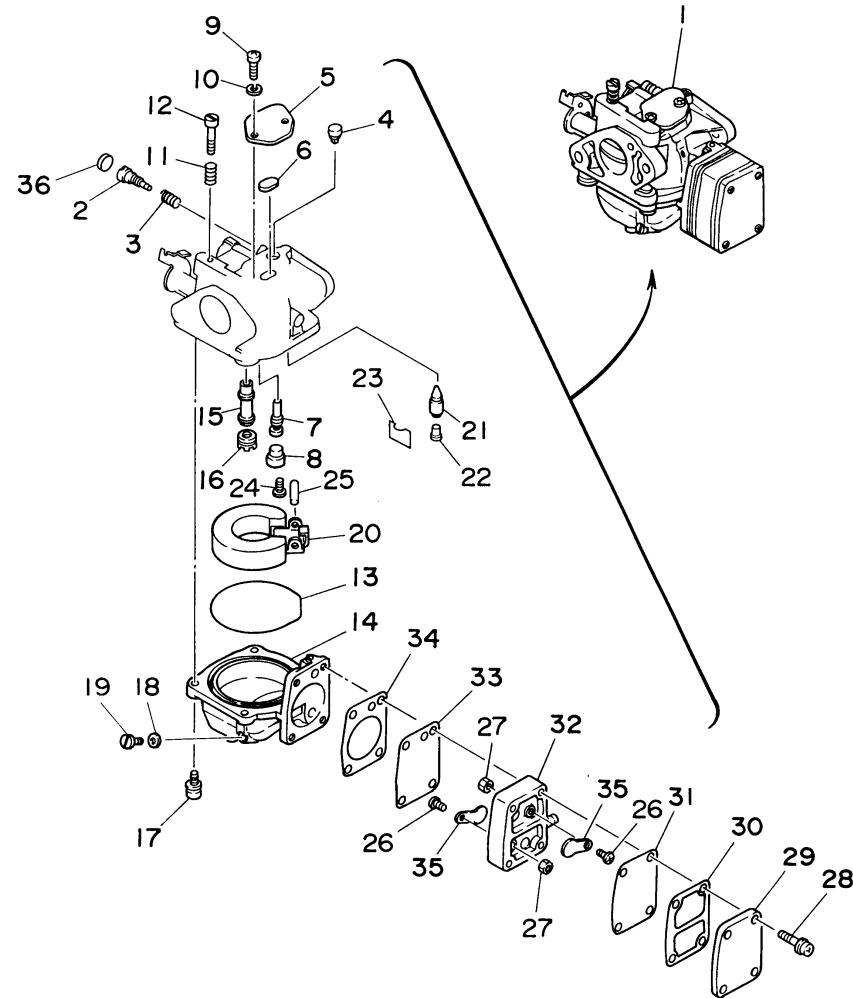

# CARBURETOR

Ref No.	Part Number	Description	Qty	Remarks
1	6N0-14301-20-00	CARBURETOR ASSY 1	1	
2	679-14923-00-00	. SCREW, PILOT	1	
3	679-14555-00-00	. .SPRING	1	
4	6G1-14966-00-00	. CAP	1	
5	6G1-14527-00-00	. .PLATE	1	
6	6G1-14126-00-00	. GASKET	1	
7	6G1-14948-05-00	. .JET (#45)	1	
8	676-14966-00-00	. CAP	1	
9	97880-04010-00	. .SCREW, PAN HEAD	2	
10	92990-04100-00	. WASHER, SPRING	2	
11	90501-10326-00	. .SPRING, COMPRESSION	1	
12	63V-14523-00-00	. .SCREW, STOP	1	
13	6G1-14984-00-00	. O-RING	1	
14	6G1-14980-01-00	. .BODY, FLOAT CHAMBER	1	
15	6G1-14947-00-00	. .JET, NEEDLE	1	
16	676-14943-26-00	. .JET, MAIN (#98)	1	
17	97980-04114-00	. .SCREW, WITH WASHER	4	
18	6G1-14398-00-00	. .WASHER	1	
19	6G1-14992-00-00	. .SCREW, DRAIN	1	
20	6G1-14985-00-00	. FLOAT	1	

CONTINUED ON NEXT FRAME >

6M83100-C050

# CARBURETOR

Ref No.	Part Number	Description	Qty	Remarks
21	6G1-14546-01-00	. .VALVE, NEEDLE	1	
22	676-14186-00-00	. .PIN, FLOAT	1	
23	663-14159-00-00	. .CLIP	1	
24	98580-04008-00	. .SCREW, PAN HEAD	1	
25	688-14548-00-00	. .PIN, FLOAT ARM	1	
26	98980-03006-00	. .SCREW, BIND	2	
27	95380-03600-00	. .NUT	2	
28	97980-04125-00	. .SCREW, WITH WASHER	4	
29	6G1-24452-00-00	. .COVER	1	
30	6G1-24432-00-00	. .GASKET, FUEL PUMP 2	1	
31	6G1-24471-00-00	. .DIAPHRAGM	1	
32	6G1-24412-01-00	. .BODY 1	1	
33	6G1-24411-00-00	. .DIAPHRAGM	1	
34	6G1-24431-01-00	. .GASKET, FUEL PUMP 1	1	
35	6G1-24421-00-00	. .VALVE, CHECK	2	
36	6N0-1432A-00-00	. .PLUG	1	