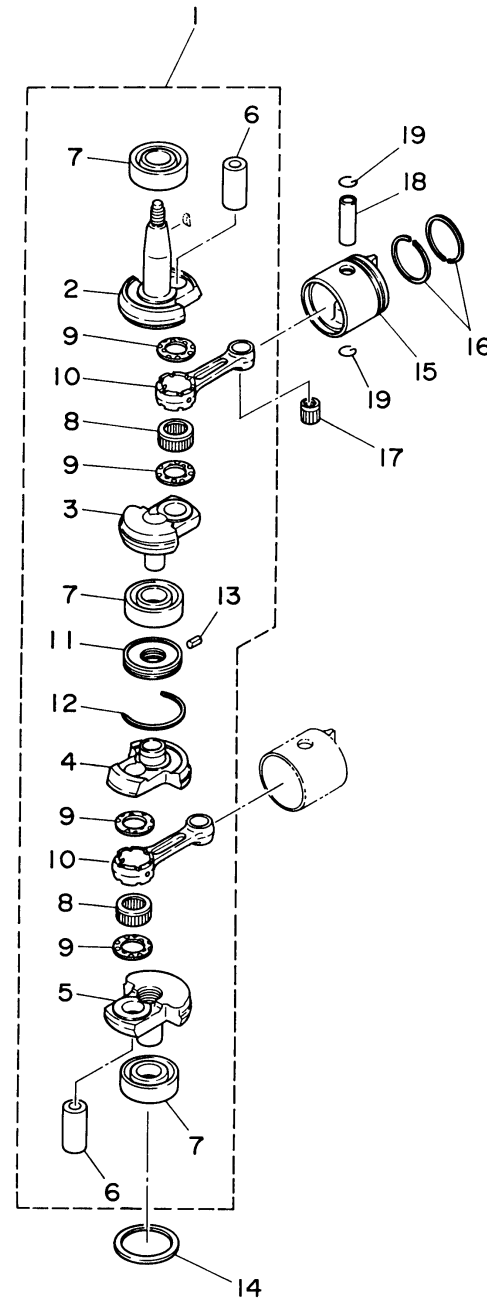

# CRANKSHAFT PISTON

Ref No.	Part Number	Description	Qty	Remarks
1	6N0-E1400-00-00	CRANKSHAFT ASSY	1	
2	6N0-E1412-00-00	..CRANK 1	1	
3	6N0-E1422-00-00	..CRANK 2	1	
4	6N0-E1432-00-00	..CRANK 3	1	
5	6N0-E1442-00-00	..CRANK 4	1	
6	6G1-11681-00-00	..PIN, CRANK 1	2	
7	93306-204U0-00	..BEARING	3	
8	93310-418V1-00	..BEARING	2	
9	90209-18112-00	..WASHER	4	
10	6N0-E1651-00-00	..ROD, CONNECTING	2	
11	6N0-E1515-00-00	..SEAL, LABYRINTH 1	1	
12	93440-47055-00	..CIRCLIP	1	
13	91609-20008-00	..PIN, SPRING	1	
14	90201-41303-00	WASHER, PLATE	1	
15	6N0-E1631-00-98	PISTON (STD)	2	
16	6N0-E1603-00-00	PISTON RING SET (STD)	2	
17	93310-112V0-00	BEARING	2	
18	6N0-E1633-00-00	PIN, PISTON	2	
19	93450-13022-00	CIRCLIP	4	

6M80010-4030