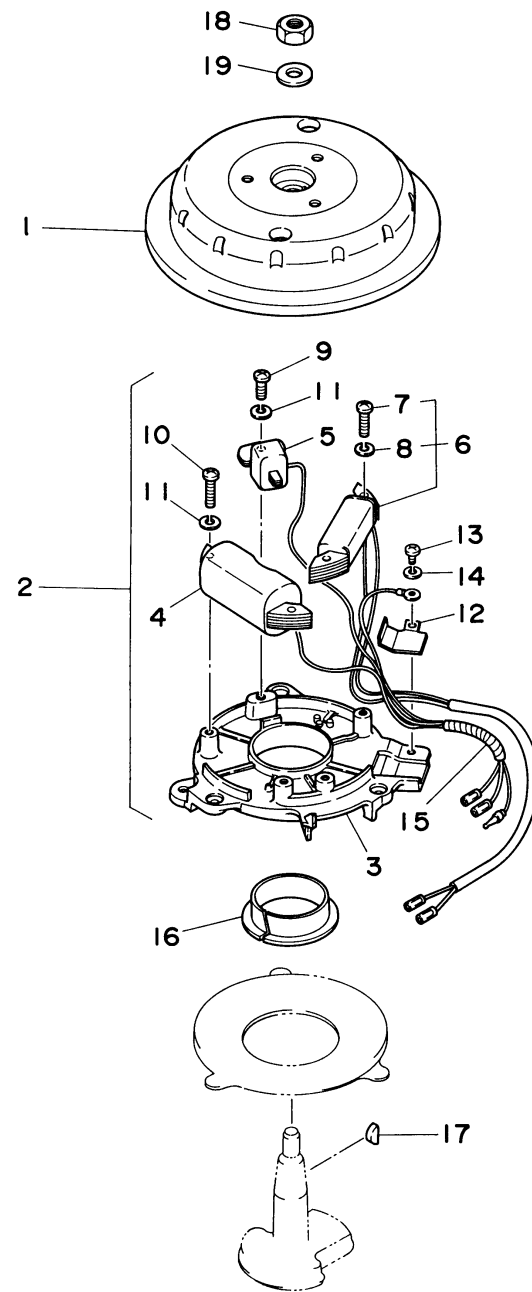

GENERATOR

Ref No.	Part Number	Description	Qty	Remarks
1	6G1-85550-A0-00	ROTOR ASSY	1	
2	6G1-85560-F0-00	BASE ASSY	1	
3	6G1-85509-70-00	. .BASE, MAGNETO	1	
4	6E7-85520-70-00	. .COIL, CHARGE	1	
5	6E7-85580-70-00	. .COIL, PULSER	1	
6	6E7-81303-A0-00	. .LIGHTING COIL ASSY	1	
7	97802-05025-00	. . SCREW, PAN HEAD	2	
8	92902-05100-00	. . .WASHER, SPRING	2	
9	97802-05016-00	. .SCREW, PAN HEAD	1	
10	97802-05020-00	. .SCREW, PAN HEAD	2	
11	92902-05100-00	. .WASHER, SPRING	3	
12	6G1-85548-70-00	. .HOLDER	1	
13	97802-04008-00	. .SCREW, PAN HEAD	1	
14	92902-04100-00	. .WASHER, SPRING	1	
15	6G1-85515-70-00	. .LEAD WIRE ASSY	1	
16	90386-44M42-00	BUSH	1	
17	90280-04M06-00	KEY, WOODRUFF	1	
18	90170-10113-00	NUT	1	
19	90201-10126-00	WASHER, PLATE	1	

6M80010-4080