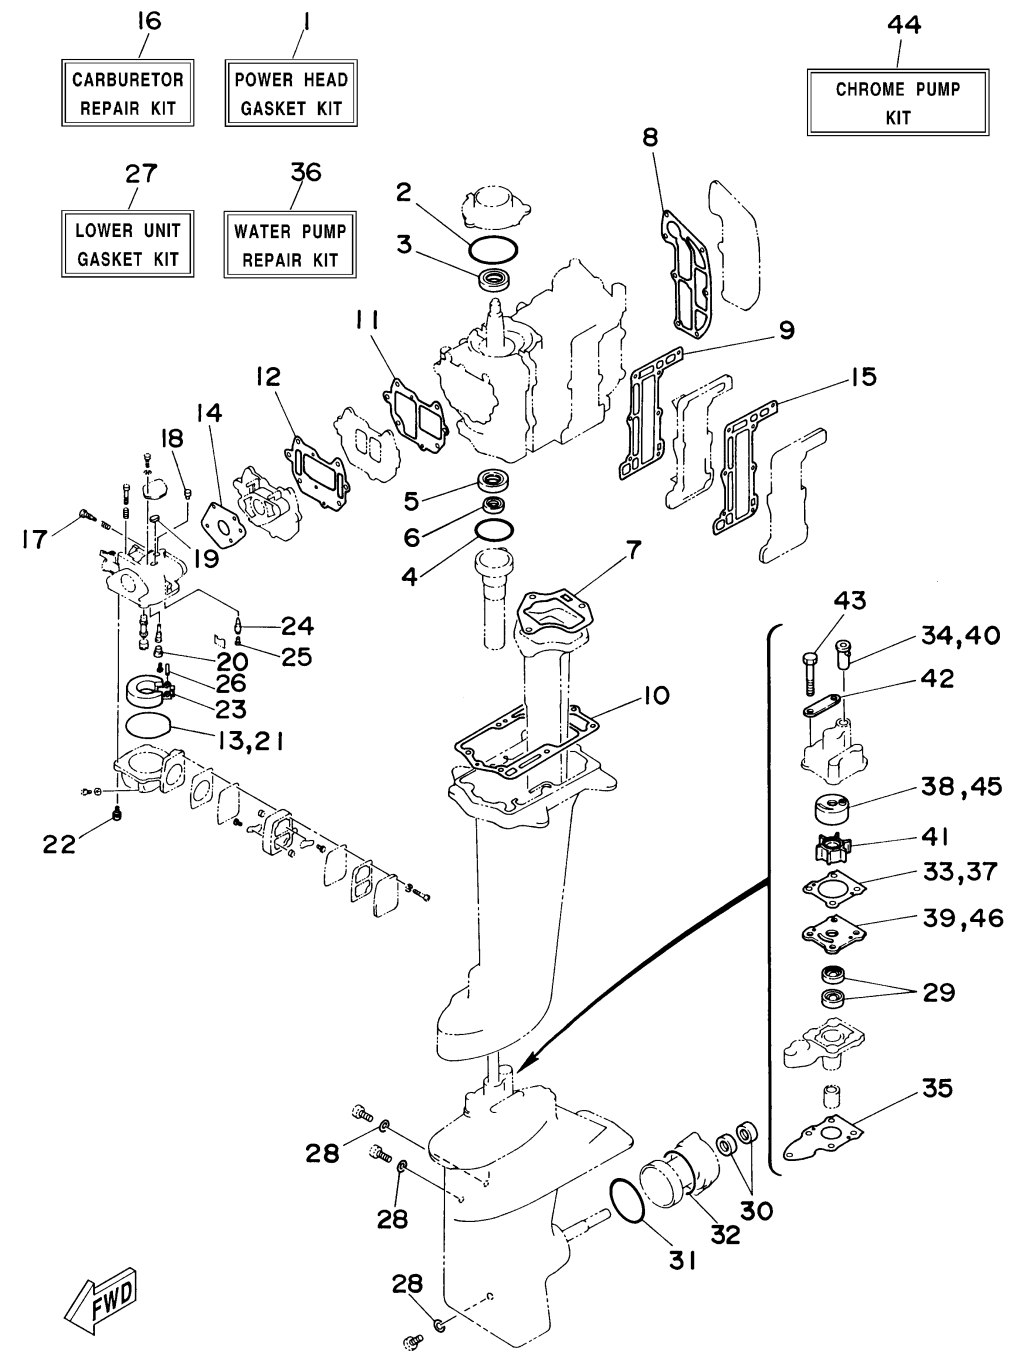

6M80010-7190

REPAIR KIT

Ref No.	Part Number	Description	Qty	Remarks
41	6G1-44352-00-00	. .IMPELLER	1	
42	6G1-44328-00-00	. .PLATE	2	
43	97095-06045-00	. .BOLT	4	
44	6N0-W0078-0A-00	CHROME PUMP KIT	1	
45	6G1-44322-40-00	. .INSERT, CARTRIDGE	1	
46	6G1-44323-40-00	. .OUTER PLATE, CARTRIDGE	1