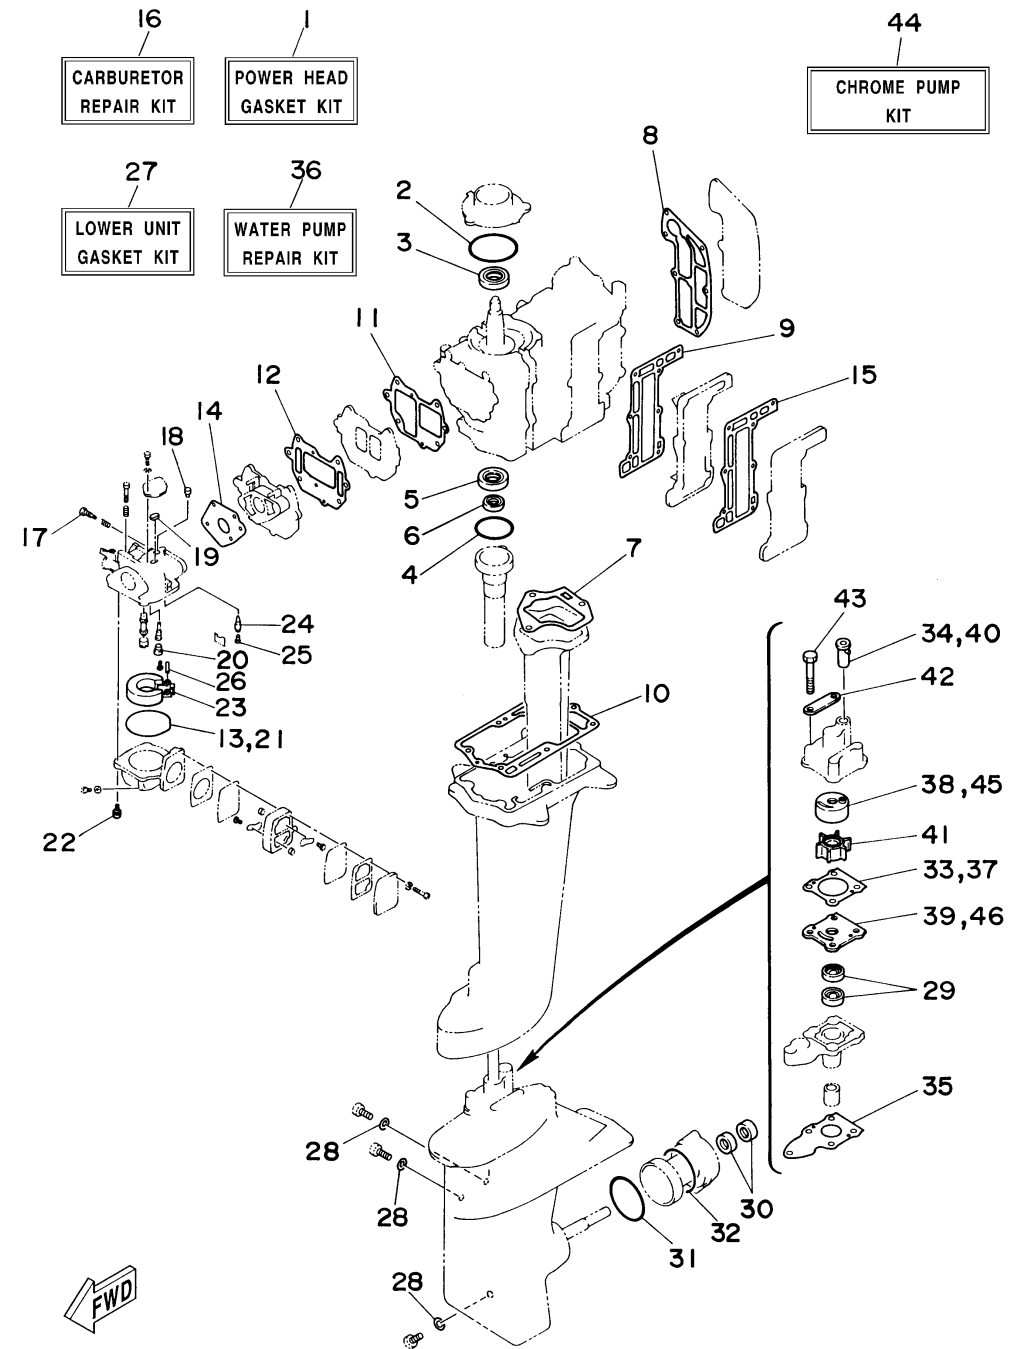

REPAIR KIT

6M80010-7190

Ref No.	Part Number	Description	Qty	Remarks
1	6N0-W0001-A0-00	POWER HEAD GASKET KIT	1	
2	93210-54M54-00	. O-RING	1	
3	93102-20M25-00	. OIL SEAL	1	
4	93210-42159-00	. .O-RING	1	
5	93101-20M34-00	. .OIL SEAL	1	
6	93101-12M26-00	. .OIL SEAL	1	
7	6G1-41133-A0-00	. .GASKET, EXHAUST MANIFOLD 1	1	
8	6G1-11193-A1-00	. .GASKET, HEAD COVER 1	1	
9	6G1-41112-A1-00	. .GASKET, EXHAUST INNER COVER	1	
10	6G1-45113-A1-00	. GASKET, UPPER CASING	1	
11	6G1-13621-A1-00	. .GASKET, VALVE SEAT	1	
12	6G1-13645-A1-00	. .GASKET, MANIFOLD 1	1	
13	6G1-14984-00-00	. O-RING	1	
14	6G1-14198-A1-00	. GASKET	1	
15	6G1-41114-A0-00	. GASKET, EXHAUST OUTER COVER	1	
16	6N0-W0093-00-00	CARBURETOR REPAIR KIT	1	
17	679-14923-00-00	. SCREW, PILOT	1	
18	6G1-14966-00-00	. CAP	1	
19	6G1-14126-00-00	. GASKET	1	
20	676-14966-00-00	. CAP	1	

CONTINUED ON NEXT FRAME >

REPAIR KIT

Ref No.	Part Number	Description	Qty	Remarks
21	6G1-14984-00-00	. O-RING	1	
22	97980-04114-00	. .SCREW, WITH WASHER	4	
23	6G1-14985-00-00	. FLOAT	1	
24	6G1-14546-01-00	. .VALVE, NEEDLE	1	
25	676-14186-00-00	. PIN, FLOAT	1	
26	688-14548-00-00	. PIN, FLOAT ARM	1	
27	6N0-W0001-C0-00	LOWER UNIT GASKET KIT	1	
28	90430-08020-00	. .GASKET	3	
29	93101-11M23-00	. .OIL SEAL	2	
30	93101-15074-00	. .OIL SEAL	2	
31	93210-49046-00	. .O-RING	1	
32	93210-53M08-00	. .O-RING	1	
33	6G1-44315-A0-00	. .GASKET, WATER PUMP	1	
34	647-44366-00-00	. .DAMPER, WATER SEAL	1	
35	6G1-45315-A0-00	. .PACKING, LOWER CASING	1	
36	6N0-W0078-A0-00	WATER PUMP REPAIR KIT	1	
37	6G1-44315-A0-00	. .GASKET, WATER PUMP	1	
38	6G1-44322-00-00	. .INSERT, CARTRIDGE	1	
39	6G1-44323-00-00	. .OUTER PLATE, CARTRIDGE	1	
40	647-44366-00-00	. .DAMPER, WATER SEAL	1	