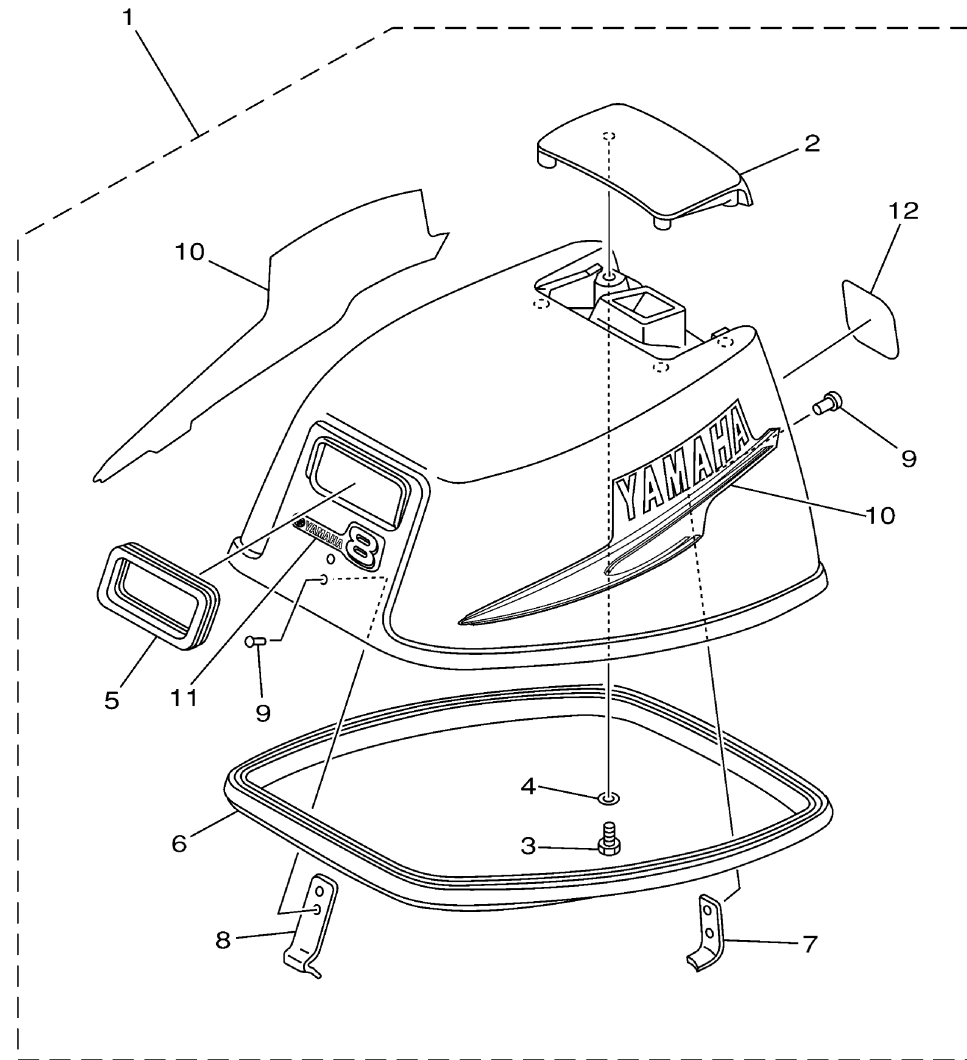

TOP COWLING

Ref No.	Part Number	Description	Qty	Remarks
1	6N0-G2610-40-4D	TOP COWLING ASSY	1	
2	6N0-G2613-00-4D	..MOLDING, AIR DUCT	1	
3	97095-06016-00	..BOLT	4	
4	92995-06600-00	..WASHER	4	
5	6G1-15761-00-00	..SEAL, RUBBER 1	1	
6	6G1-42615-00-00	..SEAL	1	
7	6G1-42647-00-00	..HOLDER, CLAMP BAND	1	
8	6N0-G2651-00-00	..HOOK	1	
9	90266-04M00-00	...RIVET	4	
10	6N0-WG070-00-00	..GRAPHIC SET	1	
11	6N0-G2677-30-00	..GRAPHIC, FRONT	1	
12	6N0-G2678-20-00	..GRAPHIC, REAR	1	