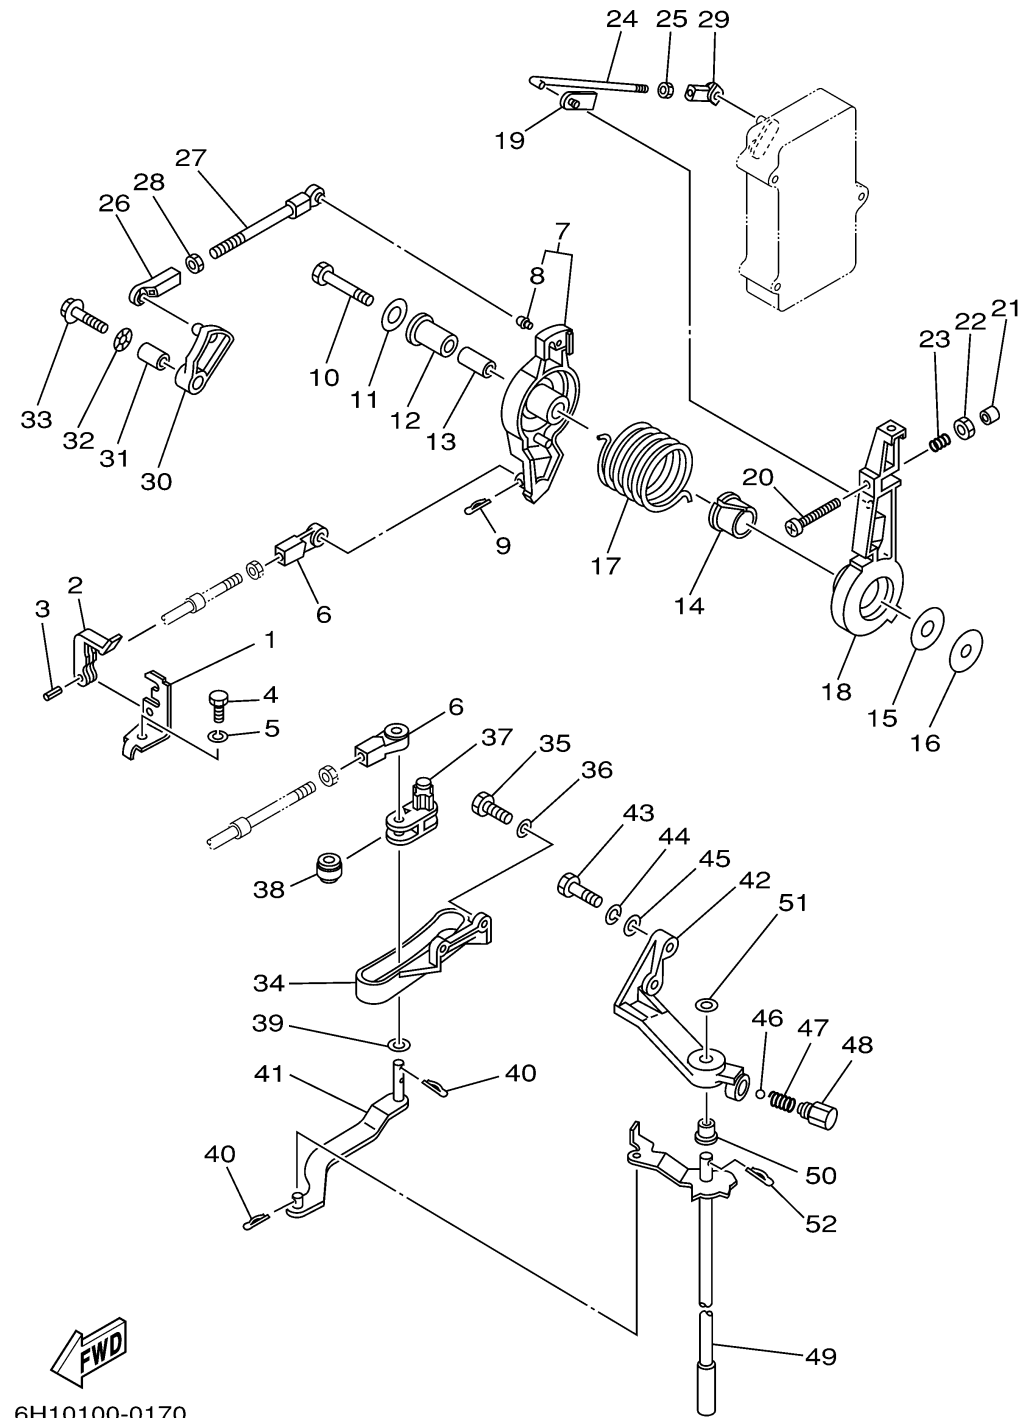

CONTROL

6H10100-0170

Ref No.	Part Number	Description	Qty	Remarks
1	663-48531-00-00	BRACKET, REMOTE CONTROL	1	
2	663-48538-00-00	CLAMP, CABLE 1	1	
3	91690-30012-00	PIN, SPRING	1	
4	97095-08016-00	BOLT	1	
5	92995-08100-00	WASHER	1	
6	663-48344-00-00	.CABLE END, REMOTE CONTROL	2	
7	688-41632-01-1S	LEVER, MAGNETO CONTROL	1	
8	662-41214-01-00	. JOINT 1	1	
9	90468-18008-00	CLIP	1	
10	97095-08045-00	.BOLT	1	
11	90201-08M23-00	WASHER, PLATE	1	
12	90386-12089-00	BUSH	1	
13	90387-08M16-00	COLLAR	1	
14	90386-22M13-00	BUSH	1	
15	90202-12092-00	WASHER, PLATE	1	
16	90201-08M13-00	WASHER, PLATE	1	
17	90508-29M05-00	SPRING, TORSION	1	
18	688-41631-01-1S	LEVER, MAGNETO CONTROL	1	
19	6F5-41237-00-00	JOINT, LINK	1	
20	90157-06013-00	SCREW, PAN HEAD	1	

CONTINUED ON NEXT FRAME >

CONTROL

Ref No.	Part Number	Description	Qty	Remarks
21	688-44194-00-00	CAP	1	
22	95303-06600-00	.NUT	1	
23	90501-16M12-00	SPRING, COMPRESSION	1	
24	6H1-41636-00-00	ROD, MAGNETO CONTROL	1	
25	95380-05600-00	NUT	1	
26	662-41237-01-00	JOINT, LINK	1	
27	688-41211-01-00	LINK, ACCEL.	1	
28	95380-05600-00	NUT	1	
29	682-41237-00-00	JOINT, LINK	1	
30	6H1-41213-00-00	CAM, ACCEL.	1	
31	90387-06M17-00	COLLAR	1	
32	90206-10M04-00	WASHER, WAVE	1	
33	90119-06M24-00	BOLT, WITH WASHER	1	
34	688-44117-00-94	BRACKET	1	
35	97013-06020-00	BOLT	2	
36	92903-06600-00	WASHER, PLATE	2	
37	688-44124-00-00	LINK, SHIFT ROD	1	
38	688-44122-00-00	BUSHING, SHIFT ROD LEVER	1	
39	90202-07M07-00	WASHER, PLATE	1	
40	90468-18008-00	CLIP	3	

CONTINUED ON NEXT FRAME >

CONTROL

6H10100-0170

Ref No.	Part Number	Description	Qty	Remarks
41	6H1-44121-00-00	LEVER, SHIFT ROD	1	
42	688-44118-01-94	BRACKET	1	
43	97013-08030-00	BOLT	2	
44	92903-08100-00	WASHER, SPRING	2	
45	92903-08600-00	WASHER, PLATE	2	
46	93501-04M02-00	BALL	1	
47	90501-12082-00	SPRING, COMPRESSION	1	
48	648-42715-00-00	BUSHING	1	
49	6H1-44120-12-00	HANDLE GEAR SHIFT ASSY	1	L(20.3")
50	90386-07M58-00	BUSH	1	
51	92990-08200-00	WASHER, PLAIN	1	
52	90468-18008-00	CLIP	1	