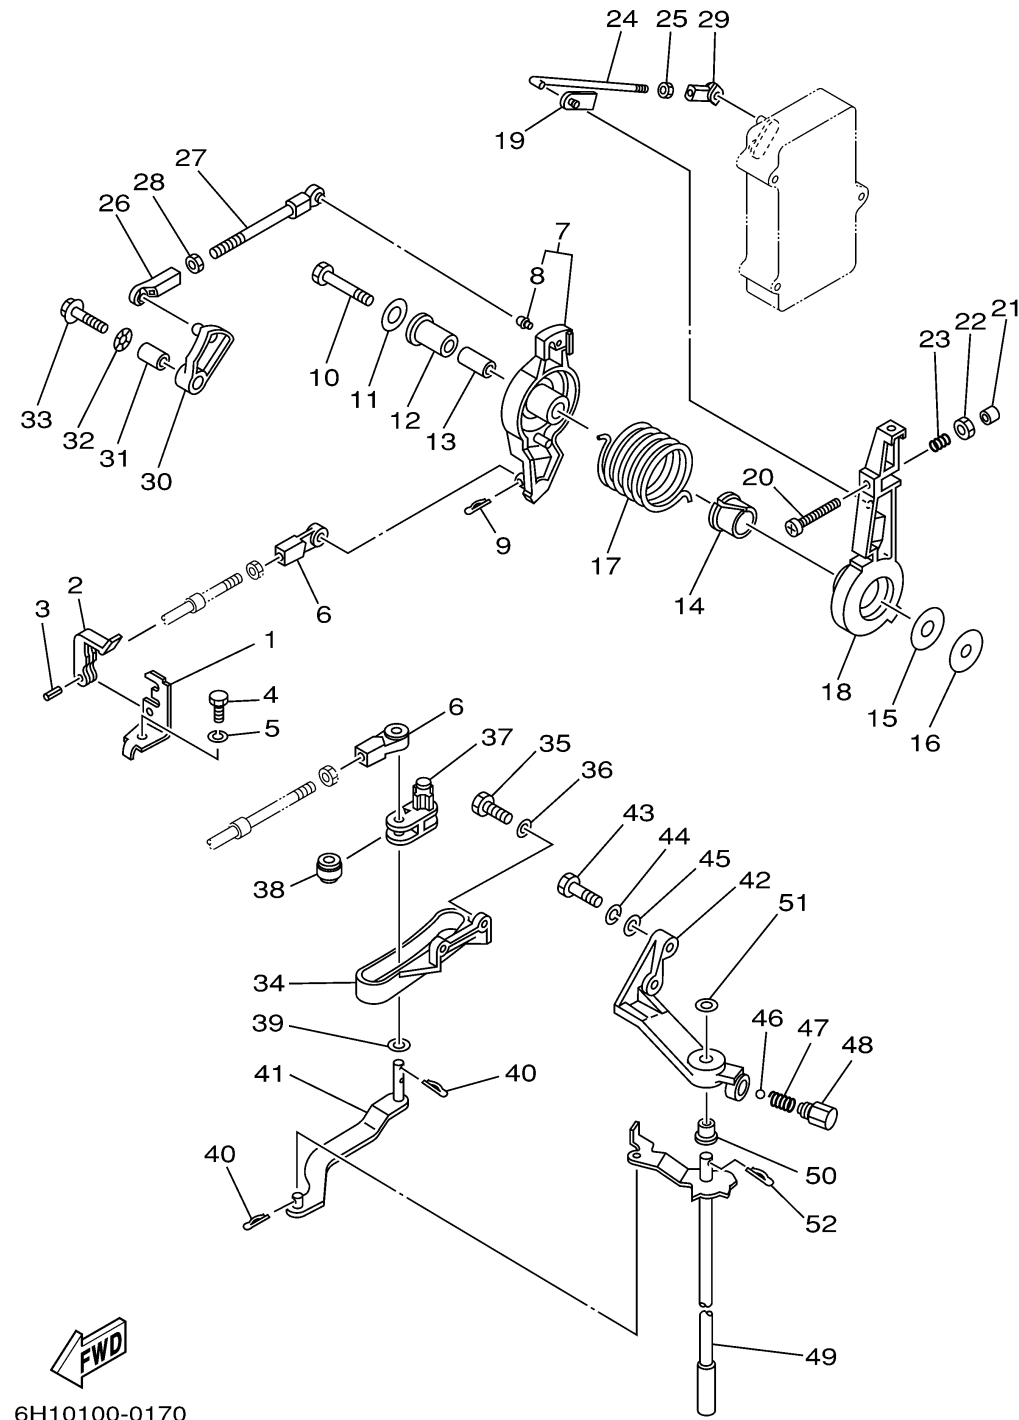

CONTROL

6H10100-0170

Ref No.	Part Number	Description	Qty	Remarks
1	663-48531-00-00	BRACKET, REMOTE CONTROL	1	
2	663-48538-00-00	CLAMP, CABLE 1	1	
3	91690-30012-00	PIN, SPRING	1	
4	97095-08016-00	BOLT	1	
5	92995-08100-00	WASHER	1	
6	663-48344-00-00	.CABLE END, REMOTE CONTROL	2	
7	688-41632-01-1S	LEVER, MAGNETO CONTROL	1	
8	662-41214-01-00	. JOINT 1	1	
9	90468-18008-00	CLIP	1	
10	97095-08045-00	.BOLT	1	
11	90201-08M23-00	WASHER, PLATE	1	
12	90386-12089-00	BUSH	1	
13	90387-08M16-00	COLLAR	1	
14	90386-22M13-00	BUSH	1	
15	90202-12092-00	WASHER, PLATE	1	
16	90201-08M13-00	WASHER, PLATE	1	
17	90508-29M05-00	SPRING, TORSION	1	
18	688-41631-01-1S	LEVER, MAGNETO CONTROL	1	
19	6F5-41237-00-00	JOINT, LINK	1	
20	90157-06013-00	SCREW, PAN HEAD	1	

CONTINUED ON NEXT FRAME >

CONTROL

Ref No.	Part Number	Description	Qty	Remarks
21	688-44194-00-00	CAP	1	
22	95303-06600-00	.NUT	1	
23	90501-16M12-00	SPRING, COMPRESSION	1	
24	6H1-41636-00-00	ROD, MAGNETO CONTROL	1	
25	95380-05600-00	NUT	1	
26	662-41237-01-00	JOINT, LINK	1	
27	688-41211-01-00	LINK, ACCEL.	1	
28	95380-05600-00	NUT	1	
29	682-41237-00-00	JOINT, LINK	1	
30	6H1-41213-00-00	CAM, ACCEL.	1	
31	90387-06M17-00	COLLAR	1	
32	90206-10M04-00	WASHER, WAVE	1	
33	90119-06M24-00	BOLT, WITH WASHER	1	
34	688-44117-00-94	BRACKET	1	
35	97013-06020-00	BOLT	2	
36	92903-06600-00	WASHER, PLATE	2	
37	688-44124-00-00	LINK, SHIFT ROD	1	
38	688-44122-00-00	BUSHING, SHIFT ROD LEVER	1	
39	90202-07M07-00	WASHER, PLATE	1	
40	90468-18008-00	CLIP	3	

CONTINUED ON NEXT FRAME >

CONTROL

6H10100-0170

Ref No.	Part Number	Description	Qty	Remarks
41	6H1-44121-00-00	LEVER, SHIFT ROD	1	
42	688-44118-01-94	BRACKET	1	
43	97013-08030-00	BOLT	2	
44	92903-08100-00	WASHER, SPRING	2	
45	92903-08600-00	WASHER, PLATE	2	
46	93501-04M02-00	BALL	1	
47	90501-12082-00	SPRING, COMPRESSION	1	
48	648-42715-00-00	BUSHING	1	
49	6H1-44120-12-00	HANDLE GEAR SHIFT ASSY	1	L(20.3")
50	90386-07M58-00	BUSH	1	
51	92990-08200-00	WASHER, PLAIN	1	
52	90468-18008-00	CLIP	1	