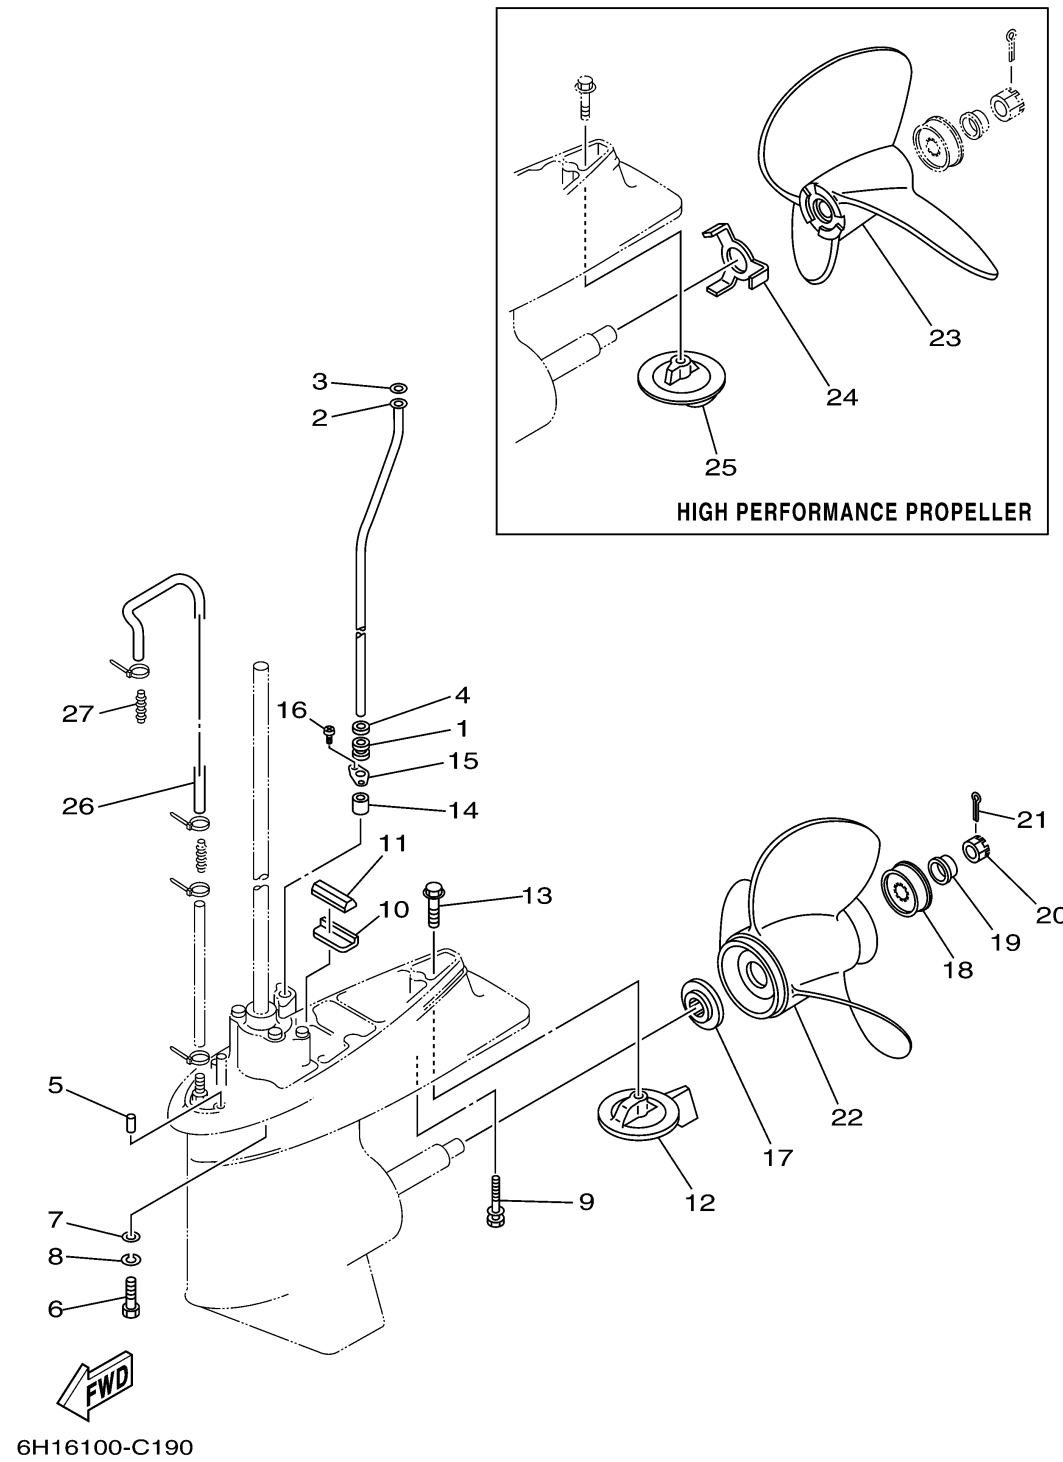

LOWER CASING & DRIVE 2

Ref No.	Part Number	Description	Qty	Remarks
1	663-44367-00-00	DAMPER, WATER SEAL 3	1	
2	688-44361-10-00	TUBE, WATER	1	L(20.3")
3	90202-12060-00	WASHER, PLATE	1	
4	90430-12072-00	GASKET	1	
5	93606-12019-00	PIN, DOWEL	2	L(20.3")
6	90101-10037-00	BOLT	4	L(20.3")
7	90201-10048-00	WASHER, PLATE	4	
8	90204-10001-00	WASHER, SPRING	4	
9	90119-08M84-00	BOLT, WITH WASHER	1	L(20.3")
10	663-45376-00-94	GUIDE, SEAL DAMPER	1	
11	688-45375-00-00	DAMPER, SEAL	1	
12	688-45371-02-00	TAB-TRIM	1	
13	90105-10M67-00	BOLT, FLANGE	1	
14	663-44366-00-00	DAMPER, WATER SEAL 2	1	
15	90480-19M06-00	GROMMET	1	
16	90160-04006-00	SCREW, ROUND TAPPING	2	
17	688-45987-01-00	SPACER 1	1	
18	67F-45997-00-00	SPACER 2	1	
19	90389-25M00-00	BUSH	1	
20	90171-16011-00	NUT, CASTLE	1	

CONTINUED ON NEXT FRAME >

LOWER CASING & DRIVE 2

Ref No.	Part Number	Description	Qty	Remarks
23	6E5-45978-10-00	PROPELLER (3X14"X26"-P)	1	UR
24	6E5-45994-10-00	PLATE, TOOTH	1	
25	6E5-45371-10-00	TAB-TRIM	1	
26	90445-07MF1-00	HOSE (L570)	1	
27	6E5-83558-00-00	END, NIPPLE	1	