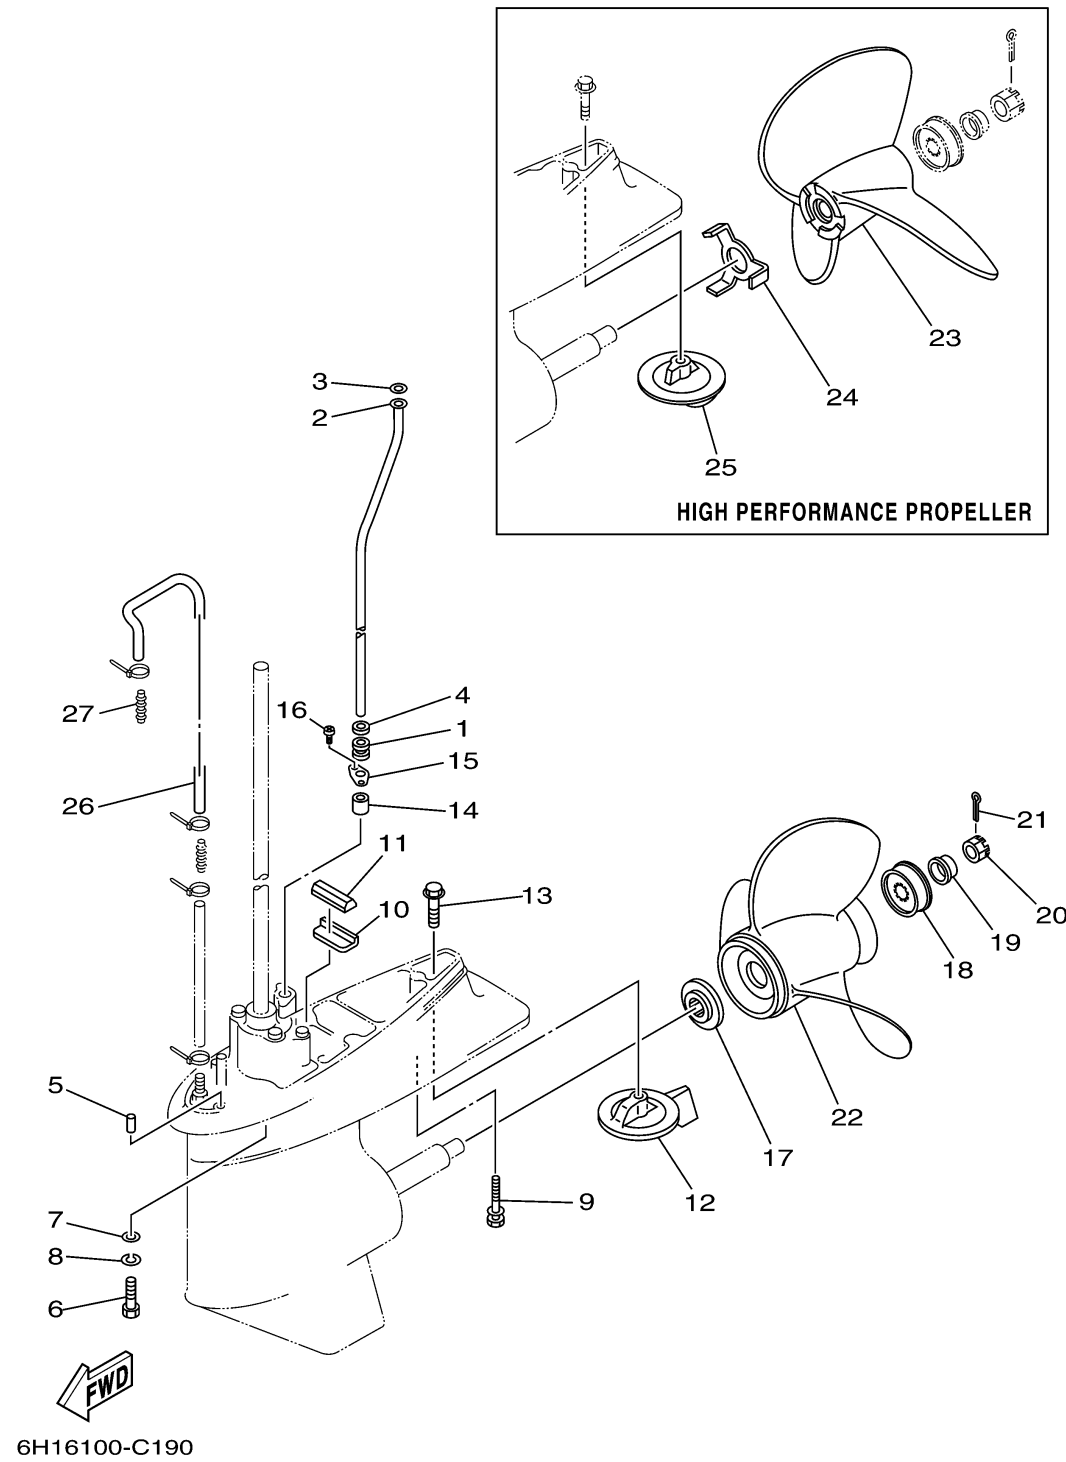

LOWER CASING & DRIVE 2

Ref No.	Part Number	Description	Qty	Remarks
21	91490-40025-00	PIN. COTTER	1	
22	688-45974-02-98	PROPELLER (3X13"X23"-K)	1	UR
22	688-45978-60-98	PROPELLER (3X13-1/2"X16"-K)	1	UR
22	688-45932-60-98	PROPELLER (3X13-1/2"X14"-K)	1	UR
22	6E5-45952-00-EL	PROPELLER (3X13"X23"-K)	1	UR
22	6E5-45954-00-EL	PROPELLER (3X14"X11"-K)	1	UR
22	688-45976-01-98	PROPELLER (3X13"X25"-K)	1	UR
22	6E5-45956-00-EL	PROPELLER (3X13"X25"-K)	1	UR
22	688-45930-02-98	PROPELLER (3X13"X17"-K)	1	UR
22	688-45972-02-98	PROPELLER (3X13"X21"-K)	1	UR
22	688-45970-03-98	PROPELLER (3X13"X19"-K)	1	UR
22	6E5-45945-01-EL	PROPELLER (3X13-1/4"X17"-K)	1	UR
22	6E5-45947-00-EL	PROPELLER (3X13-1/2"X15"-K)	1	UR
22	6E5-45949-00-EL	PROPELLER (3X13-5/8"X13"-K)	1	UR
22	6E5-45941-00-EL	PROPELLER (3X13"X19"-K)	1	UR
22	6E5-45943-00-EL	PROPELLER (3X12-5/8"X21"-K)	1	UR
23	6E5-45970-10-00	PROPELLER (3X14"X20"-P)	1	UR
23	6E5-45974-10-00	PROPELLER (3X14"X28"-P)	1	UR
23	6E5-45976-10-00	PROPELLER (3X14"X22"-P)	1	UR
23	6E5-45972-10-00	PROPELLER (3X14"X24"-P)	1	UR

CONTINUED ON NEXT FRAME >