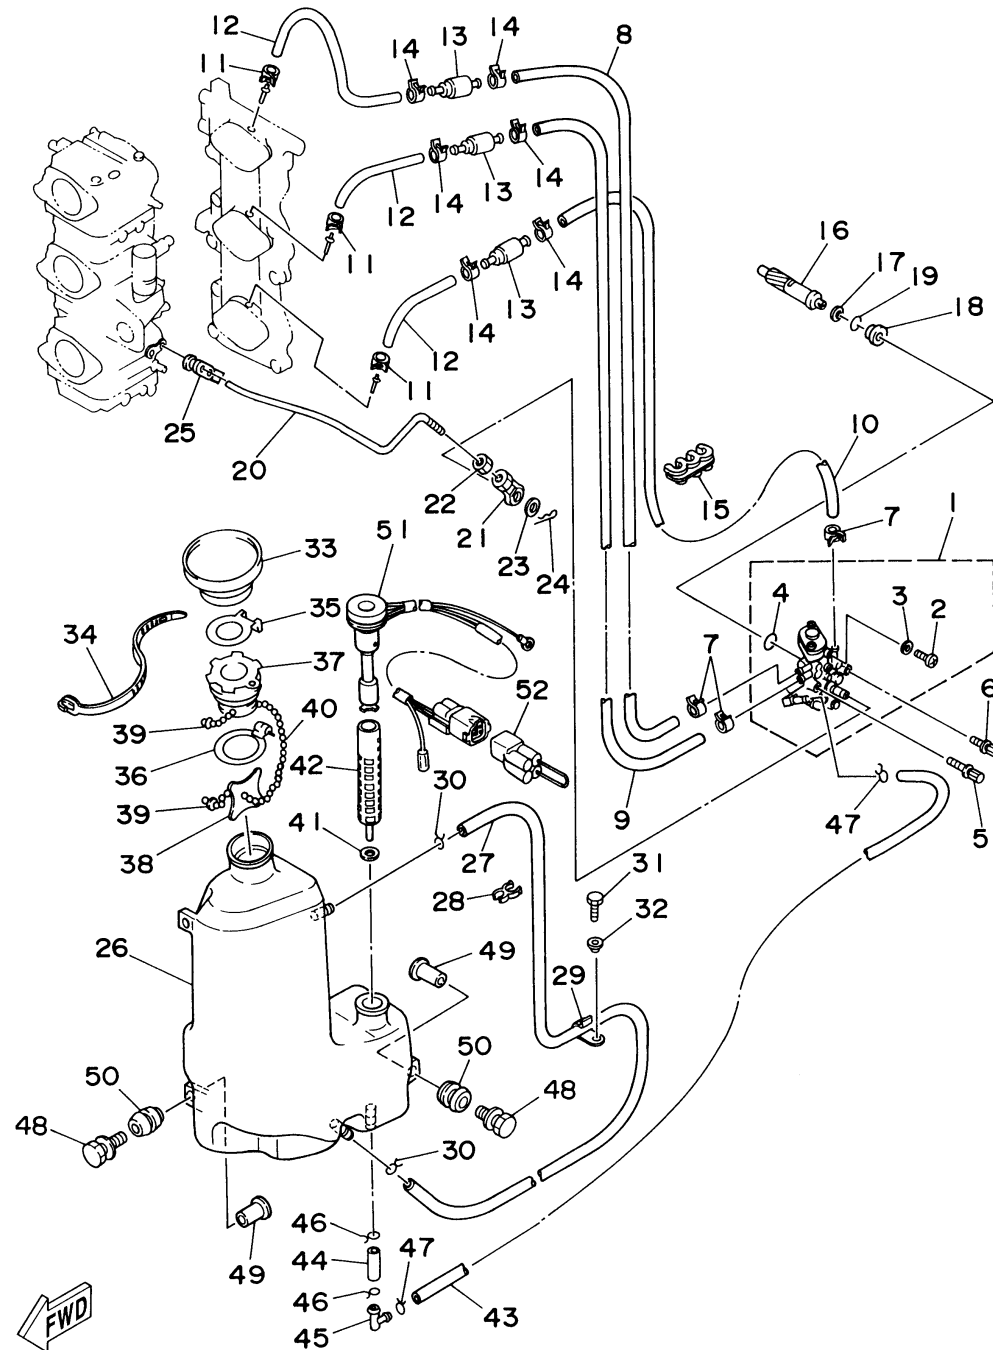

# OIL PUMP

Ref No.	Part Number	Description	Qty	Remarks
1	6H1-13200-02-00	OIL INJECTION PUMP ASSY	1	
2	6R3-13471-00-00	..PLUG, DRAIN	1	
3	6L2-13475-00-00	..GASKET	1	
4	93210-19MA7-00	..O-RING	1	
5	90109-06M39-00	BOLT	1	
6	90109-06M40-00	BOLT	1	
7	90468-07M02-00	CLIP	3	
8	90445-07M90-00	HOSE (L390)	1	
9	90445-07240-00	HOSE (L330)	1	
10	90445-07M44-00	HOSE (L250)	1	
11	90468-07M02-00	CLIP	3	
12	90445-07M87-00	HOSE (L110)	3	
13	6E9-13183-70-00	VALVE, CHECK	3	
14	90468-07M02-00	CLIP	6	
15	90464-07M05-00	CLAMP	1	
16	6H1-11537-01-00	GEAR, DRIVEN	1	
17	90201-08M93-00	WASHER, PLATE	1	
18	6H1-13117-01-00	COLLAR, DISTANCE	1	
19	93210-13M04-00	O-RING	1	
20	6H1-41241-02-00	ROD, LINK	1	

CONTINUED ON NEXT FRAME >

6H10010-0060

# OIL PUMP

Ref No.	Part Number	Description	Qty	Remarks
21	6H1-41237-00-00	JOINT, LINK	1	
22	95380-05600-00	NUT	1	
23	90202-05088-00	WASHER, PLATE	1	
24	90468-05M03-00	CLIP	1	
25	6E9-41237-00-00	JOINT, LINK	1	
26	6H1-21707-07-00	OIL TANK COMP.	1	
27	90445-11M09-00	HOSE (L600)	1	
28	90464-11M24-00	CLAMP	1	
29	90465-11M27-00	CLAMP	1	
30	90467-11M08-00	CLIP	2	
31	97095-06016-00	BOLT	1	
32	90387-06M31-00	.COLLAR	1	
33	6H1-21752-00-00	TUBE, FILLER 1	1	
34	90465-13M30-00	CLAMP	1	
35	63D-2176M-00-00	HOOK	1	
36	63D-2175R-00-00	HOOK, BAND	1	
37	6H4-21770-00-00	OIL TANK CAP ASSY	1	
38	6J8-21758-00-00	WASHER, SPECIAL 2	1	
39	6H1-21757-00-00	WASHER, SPECIAL 1	2	
40	6H1-24633-00-00	CHAIN, BALL	1	

# OIL PUMP

Ref No.	Part Number	Description	Qty	Remarks
41	6J8-13414-00-00	GASKET, STRAINER COVER	1	
42	6H1-13411-00-00	STRAINER, OIL	1	
43	6H1-21766-01-00	PIPE, OIL	1	
44	90445-08M01-00	HOSE (L30)	1	
45	6H1-13435-00-00	NIPPLE	1	
46	90467-12M11-00	CLIP	2	
47	90467-08004-00	CLIP	2	
48	90119-06M88-00	BOLT, WITH WASHER	3	
49	90387-06119-00	COLLAR	3	
50	6A0-82317-00-00	DAMPER, IGNITION COIL	3	
51	6H1-85720-16-00	OIL LEVEL GAUGE ASSY	1	
52	6R5-82582-B0-00	COVER, WIRE HARNESS	1	AP