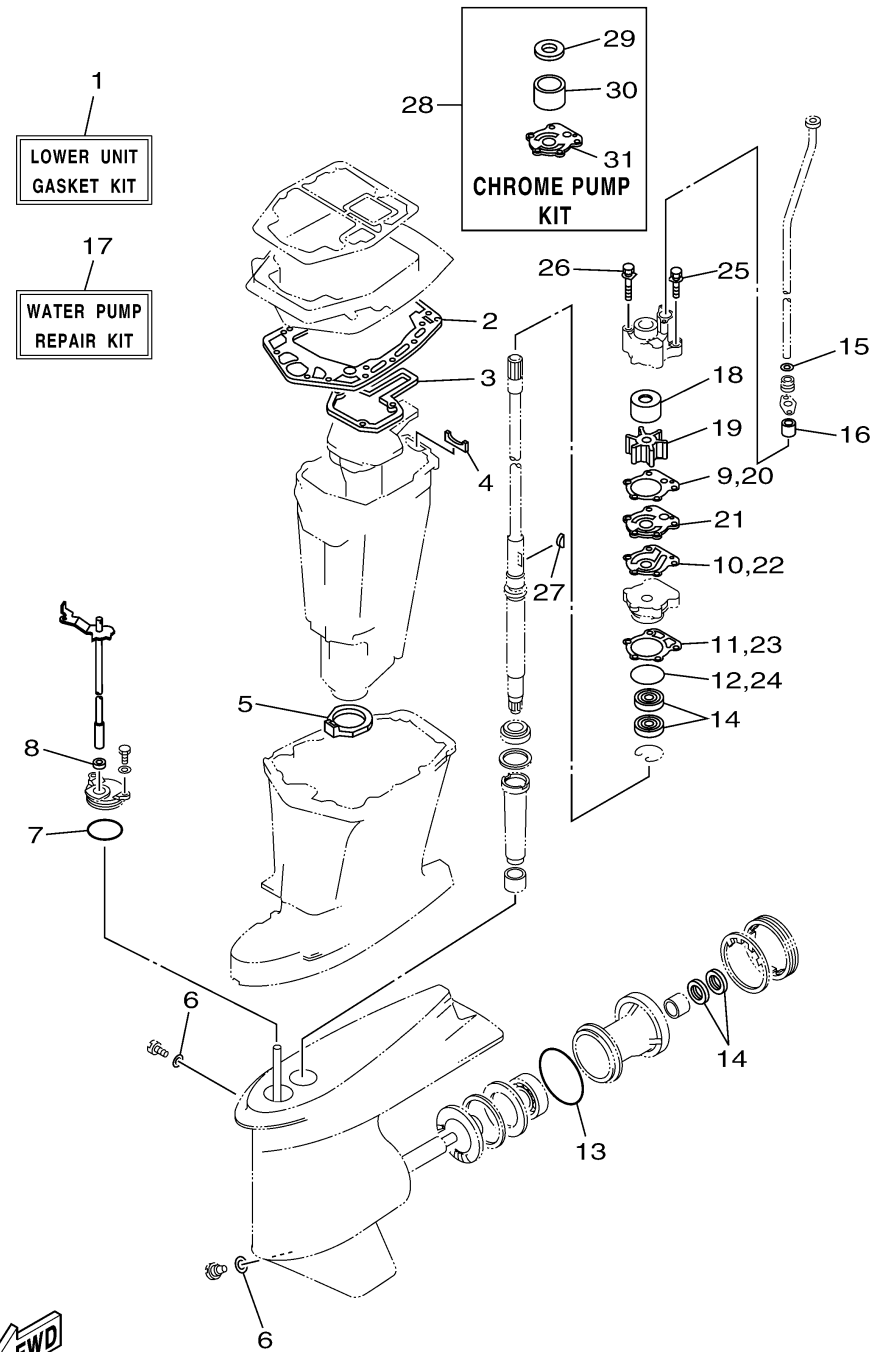

# REPAIR KIT 2

6H1C110-J230

Ref No.	Part Number	Description	Qty	Remarks
1	688-W0001-22-00	LOWER UNIT GASKET KIT	1	
2	688-45114-A1-00	. GASKET, UPPER CASING	1	
3	688-41134-A0-00	. GASKET, EXHAUST MANIFOLD	1	
4	688-41133-00-00	. GASKET, EXHAUST MANIFOLD 1	1	
5	688-45123-00-00	. GASKET, MUFFLER	1	
6	90430-08020-00	. .GASKET	2	
7	93210-49046-00	. O-RING	1	
8	93106-09014-00	. .OIL SEAL	1	
9	688-44315-A0-00	. .GASKET, WATER PUMP	1	
10	688-44324-A0-00	. .GASKET, CARTRIDGE	1	
11	688-44316-A0-00	. .GASKET, WATER PUMP	1	
12	93210-46044-00	. .O-RING	1	
13	93210-85M97-00	. O-RING	1	
14	93101-25M03-00	. .OIL SEAL	4	
15	90430-12072-00	. GASKET	1	
16	663-44366-00-00	. DAMPER, WATER SEAL 2	1	
17	692-W0078-02-00	WATER PUMP REPAIR KIT	1	
18	688-44322-00-00	. INSERT, CARTRIDGE	1	
19	688-44352-03-00	. IMPELLER	1	
20	688-44315-A0-00	. .GASKET, WATER PUMP	1	

# REPAIR KIT 2

6H1C110-J230

Ref No.	Part Number	Description	Qty	Remarks
21	688-44323-00-00	. OUTER PLATE, CARTRIDGE	1	
22	688-44324-A0-00	. .GASKET, CARTRIDGE	1	
23	688-44316-A0-00	. .GASKET, WATER PUMP	1	
24	93210-46044-00	. .O-RING	1	
25	90119-08M13-00	. .BOLT, WITH WASHER	2	
26	90119-08M16-00	. .BOLT, WITH WASHER	2	
27	90280-04M04-00	. .KEY, WOODRUFF	1	
28	688-W0078-1A-00	CHROME PUMP KIT	1	
29	688-44321-41-00	. INSERT, CARTRIDGE	1	
30	688-44322-41-00	. INSERT, CARTRIDGE	1	
31	688-44323-40-00	. OUTER PLATE, CARTRIDGE	1	