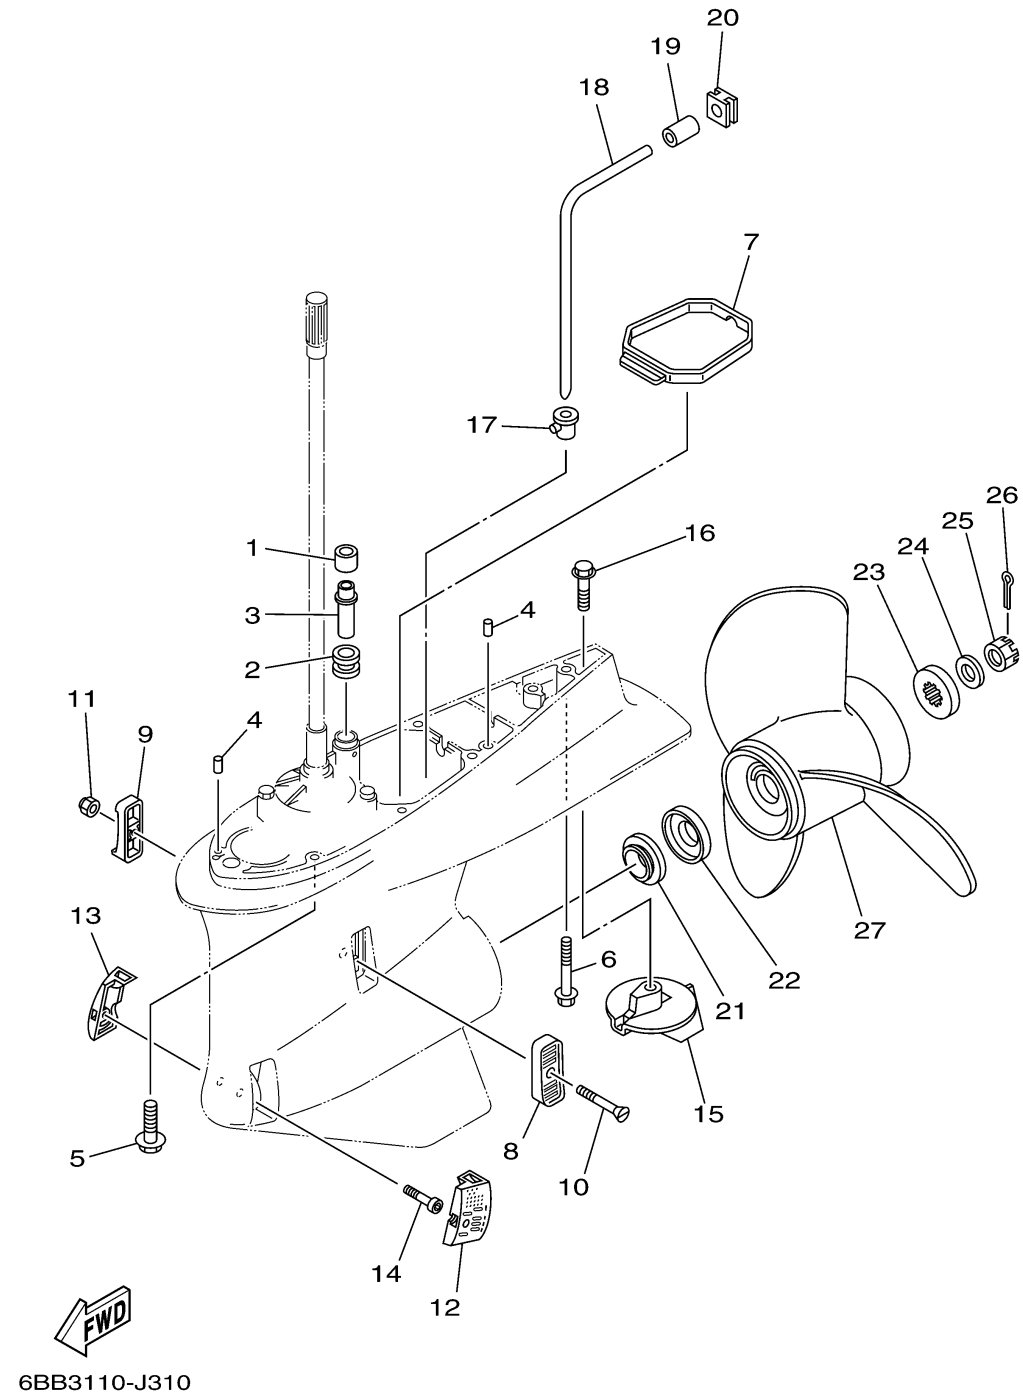

LOWER CASING DRIVE 2

6BB3110-J310

Ref No.	Part Number	Description	Qty	Remarks
1	6E5-44365-00-00	DAMPER, WATER SEAL 1	1	
2	6E5-44366-00-00	DAMPER, WATER SEAL 2	1	
3	6BB-44361-00-00	TUBE, WATER	1	
4	93608-12M05-00	PIN, DOWEL	2	
5	90119-10038-00	BOLT, WITH WASHER	7	
6	90119-10MA2-00	BOLT, WITH WASHER	1	
7	6D0-45375-00-00	DAMPER, SEAL	1	
8	6P2-45214-00-00	COVER, WATER INLET 1	1	
9	6P2-45215-00-00	COVER, WATER INLET 2	1	
10	90152-05M08-00	SCREW, COUNTERSUNK	1	
11	90185-05002-00	NUT, NYLON	1	
12	6P2-45224-00-00	COVER, WATER INLET 3	1	
13	6P2-45225-00-00	COVER, WATER INLET 4	1	
14	90110-05039-00	BOLT, HEXAGON SOCKET HEAD	1	
15	69L-45371-00-00	TAB-TRIM	1	
16	90105-10M00-00	BOLT, FLANGE	1	
17	6D0-44367-00-00	DAMPER, WATER SEAL 3	1	
18	6D0-44362-01-00	TUBE, WATER 2	1	
19	6D0-44365-00-00	DAMPER, WATER SEAL 1	1	
20	6D0-44366-00-00	DAMPER, WATER SEAL 2	1	

CONTINUED ON NEXT FRAME >

LOWER CASING DRIVE 2

Ref No.	Part Number	Description	Qty	Remarks
21	60X-45987-10-00	SPACER 1	1	
22	60X-45995-00-00	SPACER 3	1	
23	688-45997-01-00	SPACER 2	1	
24	92990-18200-00	WASHER	1	
25	90171-18M04-00	NUT, CASTLE	1	
26	91490-40030-00	PIN. COTTER	1	
27	6R4-45976-A0-00	PROPELLER (3X14-1/2"X15"-M)	1	UR
27	6R4-45978-A0-00	PROPELLER (3X15-1/4"X17"-M)	1	UR
27	6R4-45972-A0-00	PROPELLER (3X14-7/8"X21"-M)	1	UR
27	6R4-45974-A0-00	PROPELLER (3X14-1/2"X23"-M)	1	UR
27	6R4-45970-A1-00	PROPELLER (3X15-1/4"X19"-M)	1	UR
27	6G5-45978-03-98	PROPELLER (3X13-3/4"X17"-M2)	1	UR
27	61A-45972-00-98	PROPELLER (3X14-1/2"X21"-T)	1	UR
27	61A-45978-00-98	PROPELLER (3X15"X17"-T)	1	UR
27	61A-45974-00-98	PROPELLER (3X14-1/2"X19"-T)	1	UR
27	6G5-45970-02-98	PROPELLER (3X15-1/4"X15"-M)	1	UR
27	6G5-45972-02-98	PROPELLER (3X13-3/4"X21"-M)	1	UR
27	6G5-45974-03-98	PROPELLER (3X13-3/4"X19"-M2)	1	UR