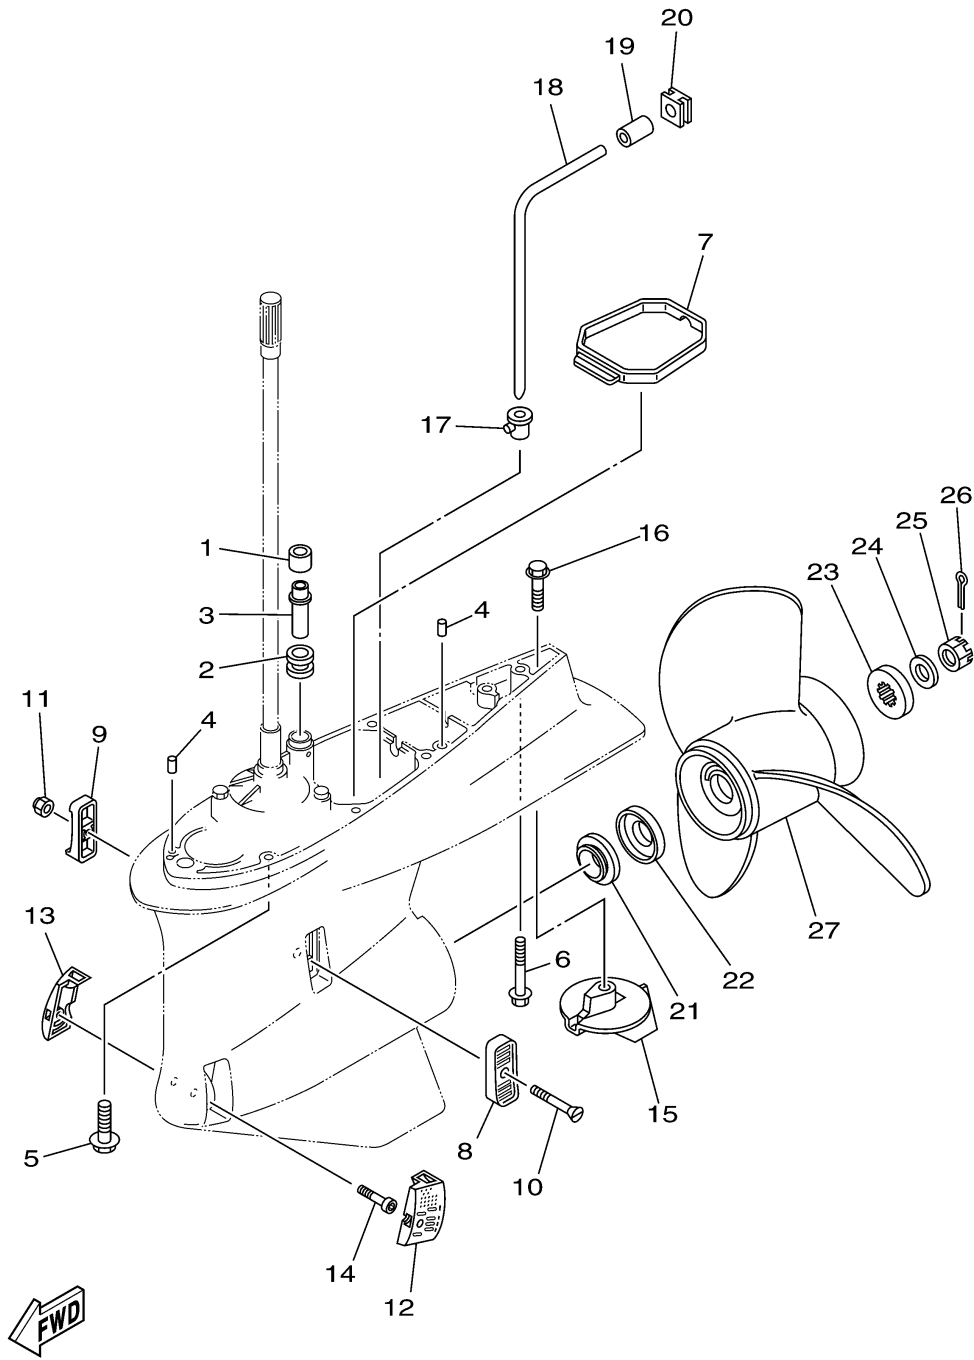

LOWER CASING DRIVE 2

6BB3110-J310

Ref No.	Part Number	Description	Qty	Remarks
1	6E5-44365-00-00	DAMPER, WATER SEAL 1	1	
2	6E5-44366-00-00	DAMPER, WATER SEAL 2	1	
3	6BB-44361-00-00	TUBE, WATER	1	
4	93608-12M05-00	PIN, DOWEL	2	
5	90119-10038-00	BOLT, WITH WASHER	7	
6	90119-10MA2-00	BOLT, WITH WASHER	1	
7	6D0-45375-00-00	DAMPER, SEAL	1	
8	6P2-45214-00-00	COVER, WATER INLET 1	1	
9	6P2-45215-00-00	COVER, WATER INLET 2	1	
10	90152-05M08-00	SCREW, COUNTERSUNK	1	
11	90185-05002-00	NUT, NYLON	1	
12	6P2-45224-00-00	COVER, WATER INLET 3	1	
13	6P2-45225-00-00	COVER, WATER INLET 4	1	
14	90110-05039-00	BOLT, HEXAGON SOCKET HEAD	1	
15	69L-45371-00-00	TAB-TRIM	1	
16	90105-10M00-00	BOLT, FLANGE	1	
17	6D0-44367-00-00	DAMPER, WATER SEAL 3	1	
18	6D0-44362-01-00	TUBE, WATER 2	1	
19	6D0-44365-00-00	DAMPER, WATER SEAL 1	1	
20	6D0-44366-00-00	DAMPER, WATER SEAL 2	1	

CONTINUED ON NEXT FRAME >

LOWER CASING DRIVE 2

Ref No.	Part Number	Description	Qty	Remarks
21	60X-45987-10-00	SPACER 1	1	
22	60X-45995-00-00	SPACER 3	1	
23	688-45997-01-00	SPACER 2	1	
24	92990-18200-00	WASHER	1	
25	90171-18M04-00	NUT, CASTLE	1	
26	91490-40030-00	PIN. COTTER	1	
27	6R4-45976-A0-00	PROPELLER (3X14-1/2"X15"-M)	1	UR
27	6R4-45978-A0-00	PROPELLER (3X15-1/4"X17"-M)	1	UR
27	6R4-45972-A0-00	PROPELLER (3X14-7/8"X21"-M)	1	UR
27	6R4-45974-A0-00	PROPELLER (3X14-1/2"X23"-M)	1	UR
27	6R4-45970-A1-00	PROPELLER (3X15-1/4"X19"-M)	1	UR
27	6G5-45978-03-98	PROPELLER (3X13-3/4"X17"-M2)	1	UR
27	61A-45972-00-98	PROPELLER (3X14-1/2"X21"-T)	1	UR
27	61A-45978-00-98	PROPELLER (3X15"X17"-T)	1	UR
27	61A-45974-00-98	PROPELLER (3X14-1/2"X19"-T)	1	UR
27	6G5-45970-02-98	PROPELLER (3X15-1/4"X15"-M)	1	UR
27	6G5-45972-02-98	PROPELLER (3X13-3/4"X21"-M)	1	UR
27	6G5-45974-03-98	PROPELLER (3X13-3/4"X19"-M2)	1	UR