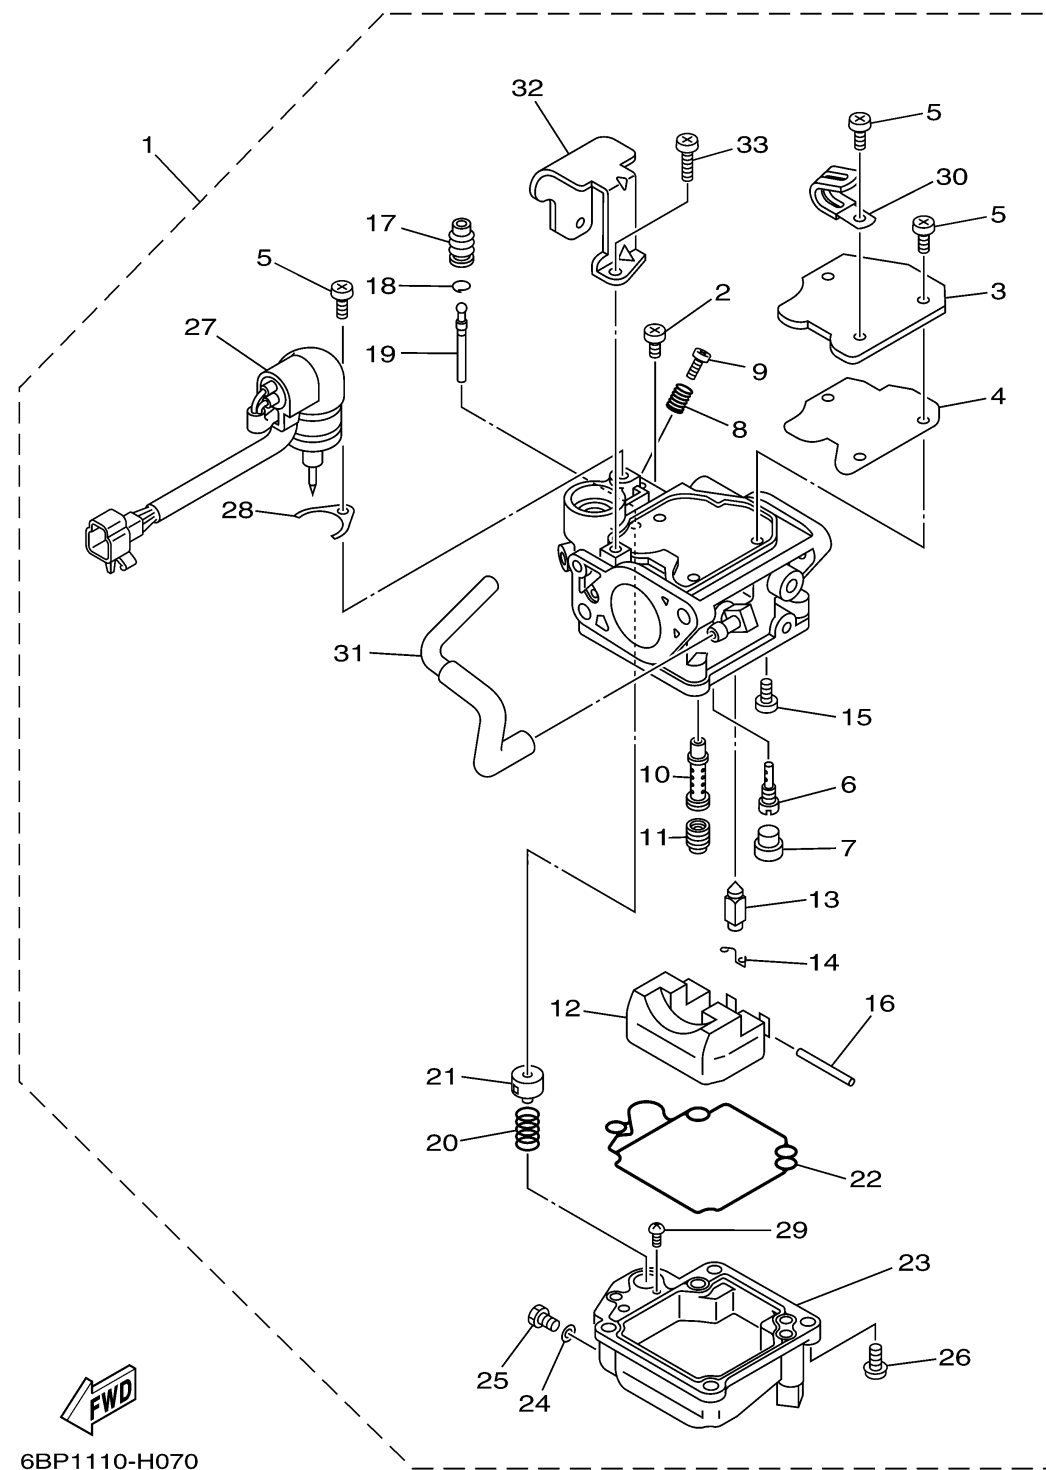

CARBURETOR

Ref No.	Part Number	Description	Qty	Remarks
1	6BL-14301-00-00	CARBURETOR ASSY 1	1	
2	98580-04006-00	..SCREW, PAN HEAD	1	
3	65W-14572-00-00	..PLATE	1	
4	65W-14126-10-00	..GASKET	1	
5	97803-04010-00	..SCREW, PAN HEAD	4	
6	676-14948-05-00	..JET (#45)	1	
7	679-14966-00-00	..RUBBER CAP	1	
8	90501-10326-00	..SPRING, COMPRESSION	1	
9	63V-14523-00-00	..SCREW, STOP	1	
10	65W-14947-90-00	..JET, NEEDLE	1	
11	65W-14943-79-00	..JET, MAIN (#108)	1	
12	63V-14985-00-00	..FLOAT	1	
13	6AH-14546-00-00	..VALVE, NEEDLE	1	
14	663-14159-00-00	..CLIP	1	
15	98580-04008-00	..SCREW, PAN HEAD	1	
16	6H4-14548-00-00	..PIN, FLOAT ARM	1	
17	65W-14373-02-00	..COVER, PLUNGER CAP	1	
18	65W-1439G-00-00	..CLIP 1	1	
19	65W-14379-00-00	..ROD, STARTER	1	
20	65W-14335-00-00	..SPRING, PLUNGER	1	

CONTINUED ON NEXT FRAME >

CARBURETOR

Ref No.	Part Number	Description	Qty	Remarks
21	65W-14371-00-00	..PLUNGER, STARTER	1	
22	65W-14384-00-00	..GASKET, FLOAT CHAMBER	1	
23	65W-14980-20-00	..BODY, FLOAT CHAMBER	1	
24	65W-14398-00-00	..GASKET	1	
25	65W-14992-00-00	..SCREW, DRAIN	1	
26	97980-04114-00	..SCREW, WITH WASHER	4	
27	6BL-14380-00-00	..PRIME STARTER ASSY	1	
28	65W-14346-00-00	..PLATE	1	
29	67C-14567-00-00	..SCREW	1	
30	67F-14255-00-00	..PLATE	1	
31	65W-14807-00-00	..HOSE COMP.	1	
32	6BL-14346-00-00	..PLATE	1	
33	97980-04108-00	..SCREW, WITH WASHER	2	