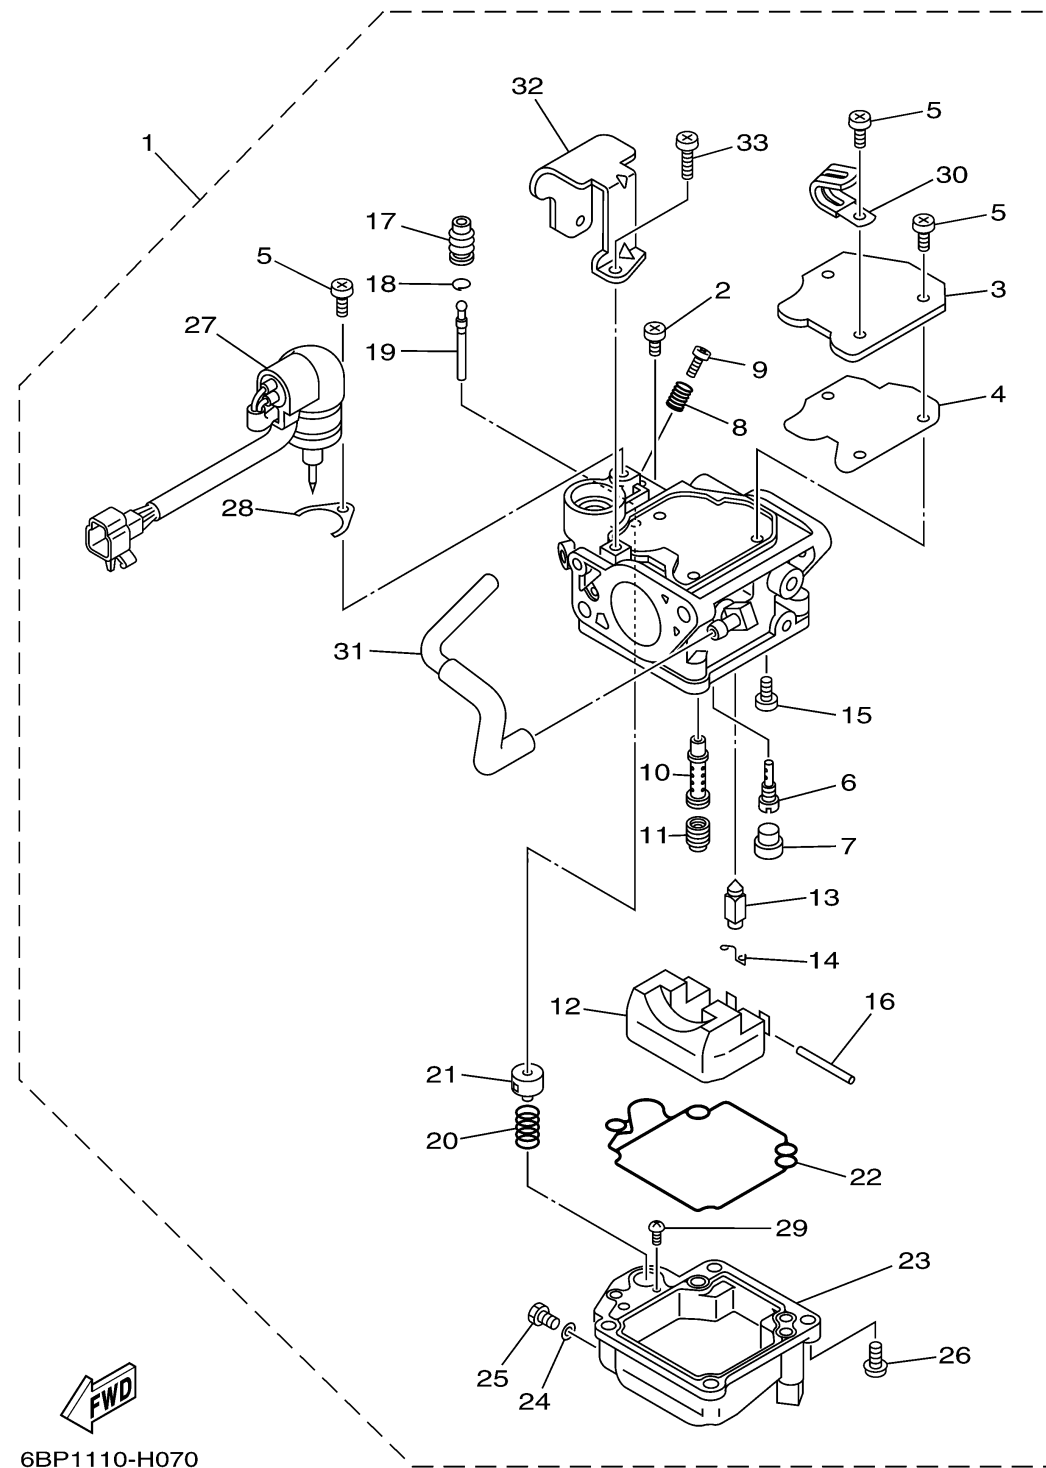

CARBURETOR

Ref No.	Part Number	Description	Qty	Remarks
1	6BL-14301-00-00	CARBURETOR ASSY 1	1	
2	98580-04006-00	..SCREW, PAN HEAD	1	
3	65W-14572-00-00	..PLATE	1	
4	65W-14126-10-00	..GASKET	1	
5	97803-04010-00	..SCREW, PAN HEAD	4	
6	676-14948-05-00	..JET (#45)	1	
7	679-14966-00-00	..RUBBER CAP	1	
8	90501-10326-00	..SPRING, COMPRESSION	1	
9	63V-14523-00-00	..SCREW, STOP	1	
10	65W-14947-90-00	..JET, NEEDLE	1	
11	65W-14943-79-00	..JET, MAIN (#108)	1	
12	63V-14985-00-00	..FLOAT	1	
13	6AH-14546-00-00	..VALVE, NEEDLE	1	
14	663-14159-00-00	..CLIP	1	
15	98580-04008-00	..SCREW, PAN HEAD	1	
16	6H4-14548-00-00	..PIN, FLOAT ARM	1	
17	65W-14373-02-00	..COVER, PLUNGER CAP	1	
18	65W-1439G-00-00	..CLIP 1	1	
19	65W-14379-00-00	..ROD, STARTER	1	
20	65W-14335-00-00	..SPRING, PLUNGER	1	

CONTINUED ON NEXT FRAME >

CARBURETOR

Ref No.	Part Number	Description	Qty	Remarks
21	65W-14371-00-00	..PLUNGER, STARTER	1	
22	65W-14384-00-00	..GASKET, FLOAT CHAMBER	1	
23	65W-14980-20-00	..BODY, FLOAT CHAMBER	1	
24	65W-14398-00-00	..GASKET	1	
25	65W-14992-00-00	..SCREW, DRAIN	1	
26	97980-04114-00	..SCREW, WITH WASHER	4	
27	6BL-14380-00-00	..PRIME STARTER ASSY	1	
28	65W-14346-00-00	..PLATE	1	
29	67C-14567-00-00	..SCREW	1	
30	67F-14255-00-00	..PLATE	1	
31	65W-14807-00-00	..HOSE COMP.	1	
32	6BL-14346-00-00	..PLATE	1	
33	97980-04108-00	..SCREW, WITH WASHER	2	