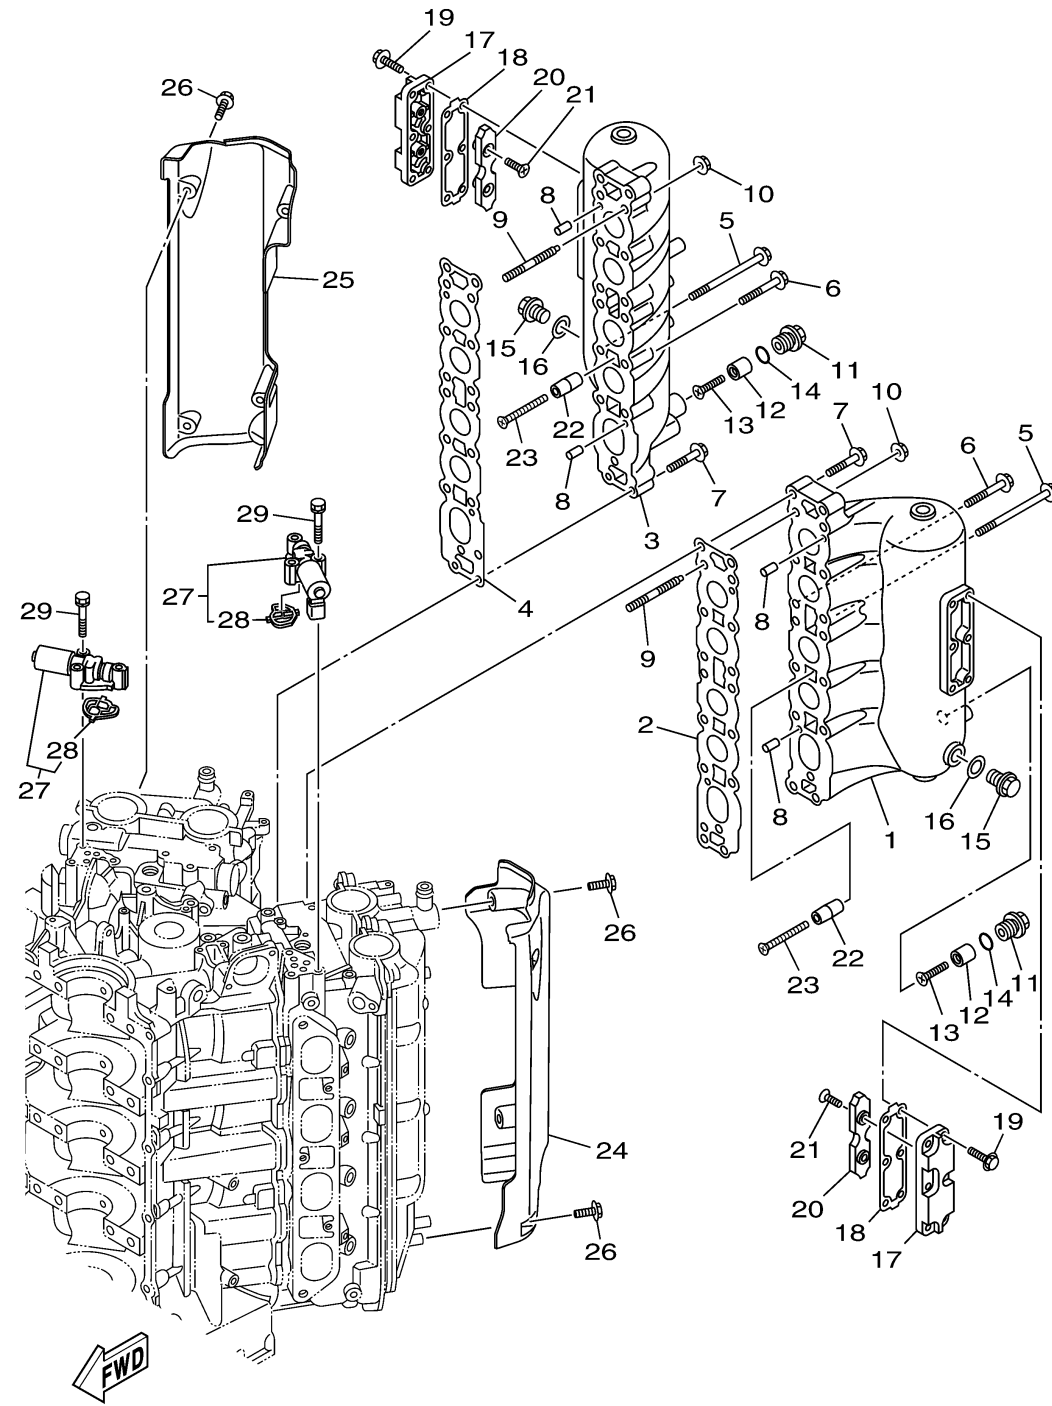

CYLINDER CRANKCASE 3

Ref No.	Part Number	Description	Qty	Remarks
1	6AW-14615-00-9S	JOINT, EXHAUST 1	1	
2	6AW-14613-00-00	.GASKET, EXHAUST PIPE	1	
3	6AW-14625-00-9S	JOINT, EXHAUST 2	1	
4	6AW-14623-00-00	.GASKET, EXHAUST PIPE	1	
5	90105-08173-00	BOLT, FLANGE	12	
6	90105-08175-00	BOLT, FLANGE	10	
7	90105-06151-00	BOLT, FLANGE	8	
8	93608-16M16-00	PIN, DOWEL	4	
9	90116-08037-00	BOLT, STUD	4	
10	90179-08M34-00	NUT	4	
11	6AW-11197-00-00	PLUG, BLIND	2	
12	6AW-1132L-00-00	ANODE 2	2	
13	98780-05025-00	SCREW, FLAT HEAD	2	
14	93210-19758-00	O-RING	2	
15	90340-18M09-00	.PLUG, STRAIGHT SCREW	2	
16	90430-18130-00	.GASKET	2	
17	6AW-1118A-00-9S	COVER	2	
18	6AW-11195-00-00	.GASKET	2	
19	90105-06155-00	BOLT, FLANGE	12	
20	6AW-1132M-00-00	ANODE 3	2	

CONTINUED ON NEXT FRAME >

6BJ3110-J051

CYLINDER CRANKCASE 3

Ref No.	Part Number	Description	Qty	Remarks
21	98780-06020-00	SCREW, FLAT HEAD	4	
22	6AW-1132N-00-00	ANODE 4	10	
22	6AW-1132N-01-00	ANODE 4	10	6BJ:1000463~ (USE AS SET)
23	98780-06550-00	SCREW, FLAT HEAD	10	6BJ:1000463~ (USE AS SET)
23	98585-06050-00	SCREW, PAN HEAD	10	
24	6AW-11186-00-00	COVER, CYLINDER HEAD SIDE 2	1	
25	6AW-11187-00-00	COVER, CYLINDER HEAD SIDE 3	1	
26	90119-06M92-00	BOLT, WITH WASHER	8	
27	6P2-86120-00-00	SOLENOID VALVE ASSY	2	
28	6P2-12403-00-00	. .FILTER	1	
29	90119-06MA6-00	BOLT, WITH WASHER	6	

6BJ3110-J051