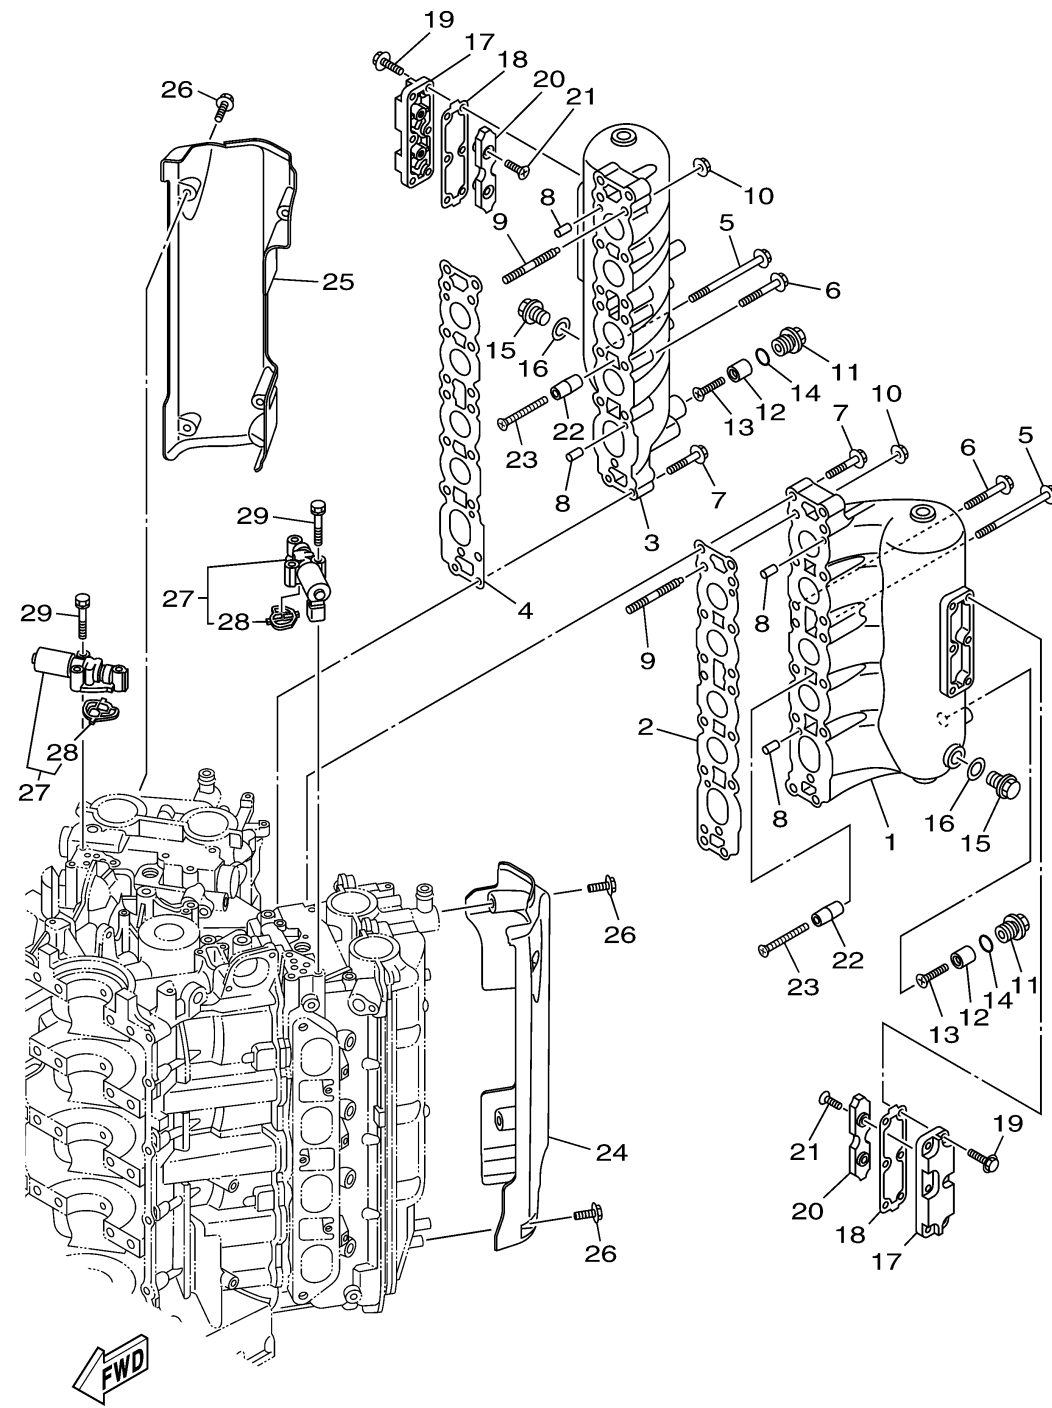

CYLINDER CRANKCASE 3

Ref No.	Part Number	Description	Qty	Remarks
1	6AW-14615-00-9S	JOINT, EXHAUST 1	1	
2	6AW-14613-00-00	.GASKET, EXHAUST PIPE	1	
3	6AW-14625-00-9S	JOINT, EXHAUST 2	1	
4	6AW-14623-00-00	.GASKET, EXHAUST PIPE	1	
5	90105-08173-00	BOLT, FLANGE	12	
6	90105-08175-00	BOLT, FLANGE	10	
7	90105-06151-00	BOLT, FLANGE	8	
8	93608-16M16-00	PIN, DOWEL	4	
9	90116-08037-00	BOLT, STUD	4	
10	90179-08M34-00	NUT	4	
11	6AW-11197-00-00	PLUG, BLIND	2	
12	6AW-1132L-00-00	ANODE 2	2	
13	98780-05025-00	SCREW, FLAT HEAD	2	
14	93210-19758-00	O-RING	2	
15	90340-18M09-00	.PLUG, STRAIGHT SCREW	2	
16	90430-18130-00	.GASKET	2	
17	6AW-1118A-00-9S	COVER	2	
18	6AW-11195-00-00	.GASKET	2	
19	90105-06155-00	BOLT, FLANGE	12	
20	6AW-1132M-00-00	ANODE 3	2	

CONTINUED ON NEXT FRAME >

6BJ3110-J051

CYLINDER CRANKCASE 3

Ref No.	Part Number	Description	Qty	Remarks
21	98780-06020-00	SCREW, FLAT HEAD	4	
22	6AW-1132N-00-00	ANODE 4	10	
22	6AW-1132N-01-00	ANODE 4	10	6BJ:1000463~ (USE AS SET)
23	98780-06550-00	SCREW, FLAT HEAD	10	6BJ:1000463~ (USE AS SET)
23	98585-06050-00	SCREW, PAN HEAD	10	
24	6AW-11186-00-00	COVER, CYLINDER HEAD SIDE 2	1	
25	6AW-11187-00-00	COVER, CYLINDER HEAD SIDE 3	1	
26	90119-06M92-00	BOLT, WITH WASHER	8	
27	6P2-86120-00-00	SOLENOID VALVE ASSY	2	
28	6P2-12403-00-00	. .FILTER	1	
29	90119-06MA6-00	BOLT, WITH WASHER	6	

6BJ3110-J051