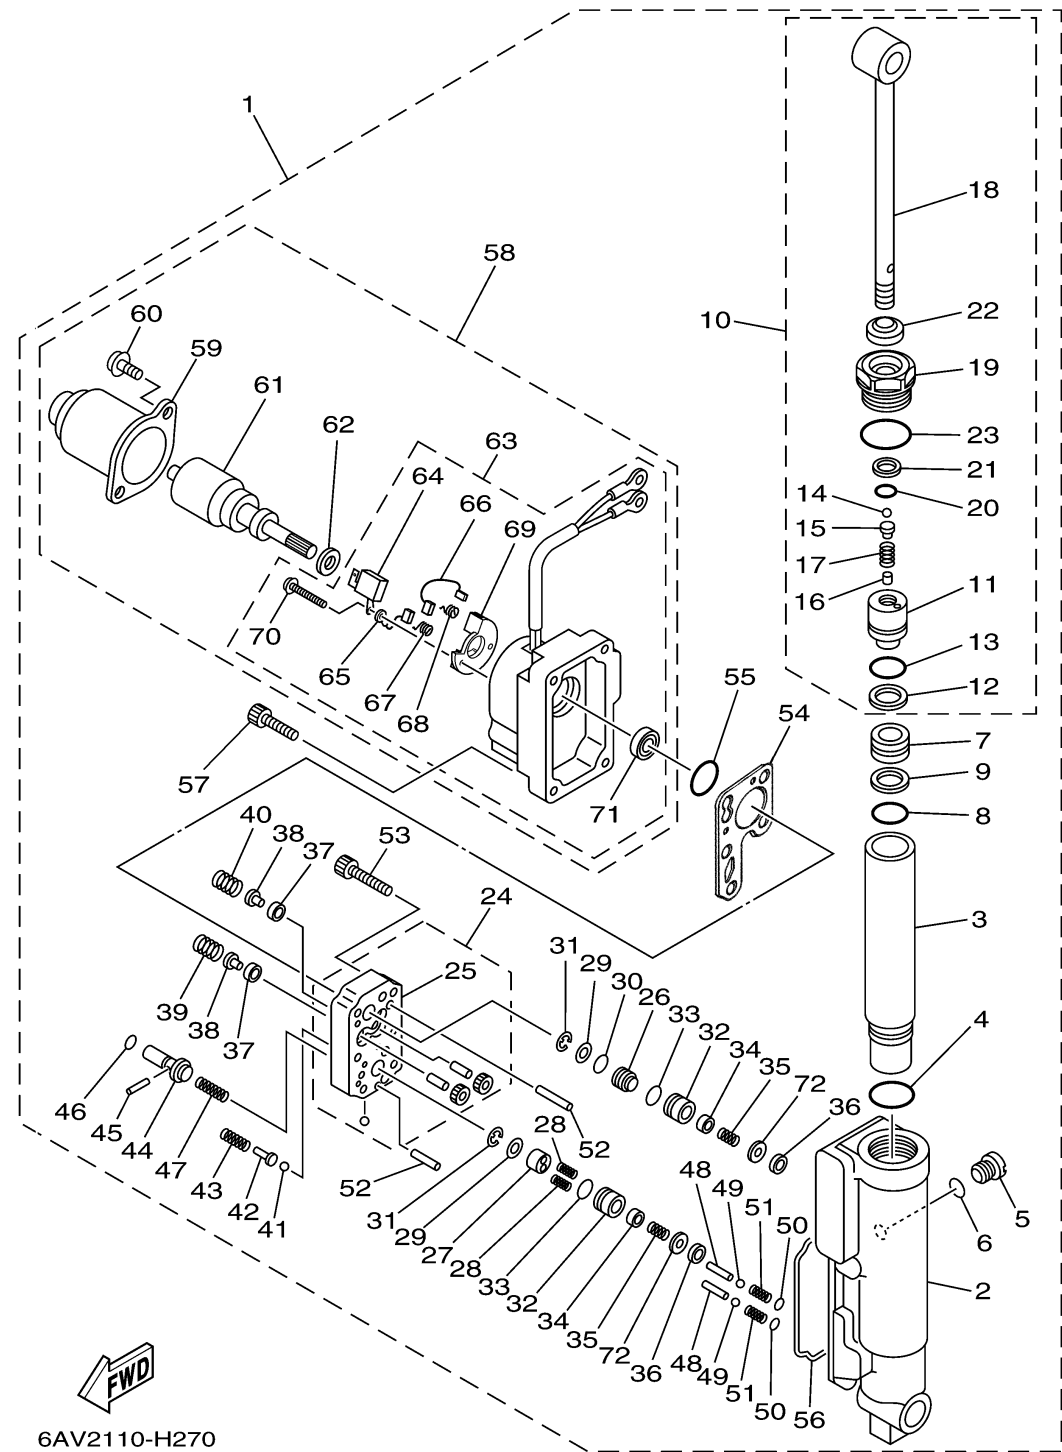

# POWER TILT ASSY

6AV2110-H270

Ref No.	Part Number	Description	Qty	Remarks
1	69G-43840-02-4D	POWER TILT ASSY	0	UR PH/PR
2	69A-4380K-00-00	..CYLINDER, TILT SUB ASSY	0	
3	69A-22471-00-00	..CASE, CYLINDER	0	
4	93210-27666-00	..O-RING	0	
5	6H1-4388E-11-00	..PLUG, TAPER SCREW	0	
6	93210-07003-00	..O-RING	0	
7	69A-43814-00-00	..PISTON, FREE	0	
8	93210-21276-00	...O-RING	0	
9	69A-43872-00-00	...RING, BACK UP	0	
10	69A-43810-00-00	..TILT PISTON SUB ASSY	0	
11	69A-4380D-00-00	...PISTON COMP.	0	
12	93210-21276-00	...O-RING	0	
13	69A-43872-00-00	...RING, BACK UP	0	
14	93505-32038-00	...BALL	0	
15	65W-4386A-00-00	...PIN, ABSORBER VALVE	0	
16	93604-06136-00	...PIN, DOWEL	0	
17	69A-43857-00-00	...SPRING, ABSORBER VALVE	0	
18	69A-43801-00-00	...ROD	0	
19	69A-43811-01-00	...SCREW, CYLINDER END	0	
20	6H1-43866-00-00	...O-RING	0	

# POWER TILT ASSY

6AV2110-H270

Ref No.	Part Number	Description	Qty	Remarks
21	69A-43871-00-00	...RING, BACK UP	0	
22	69A-43812-00-00	...SEAL, DUST	0	
23	69A-43869-00-00	...O-RING	0	
24	69A-43830-00-00	..GEAR PUMP ASSY	0	
25	69A-4380C-00-00	...GEAR HOUSING ASSY	0	
26	69A-43841-00-00	..PISTON, SHUTTLE	0	
27	69A-4384M-00-00	..PISTON, SHUTTLE 2	0	
28	62Y-43894-00-00	..SPRING, SHUTTLE RETURN	0	
29	69A-4384F-00-00	..SEAL, MAIN VALVE	0	
30	6H1-43883-00-00	..O-RING	0	
31	99002-03600-00	..CLIP	0	
32	69G-4382G-00-00	..VALVE SEAT	0	
33	93210-12N52-00	...O-RING	0	
34	6T4-43808-00-00	..SEAT VALVE COMP. 1	0	
35	69G-43853-00-00	..SPRING, MAIN VALVE	0	
36	69J-4381C-00-00	..FILTER 3	0	
37	6H1-4384G-11-00	..SEAL, RELIEF VALVE	0	
38	6H1-43844-10-00	..PIN, VALVE SUPPORT	0	
39	69A-43855-00-00	..SPRING, UP RELIEF	0	
40	6H1-43856-10-00	..SPRING, DOWN RELIEF	0	