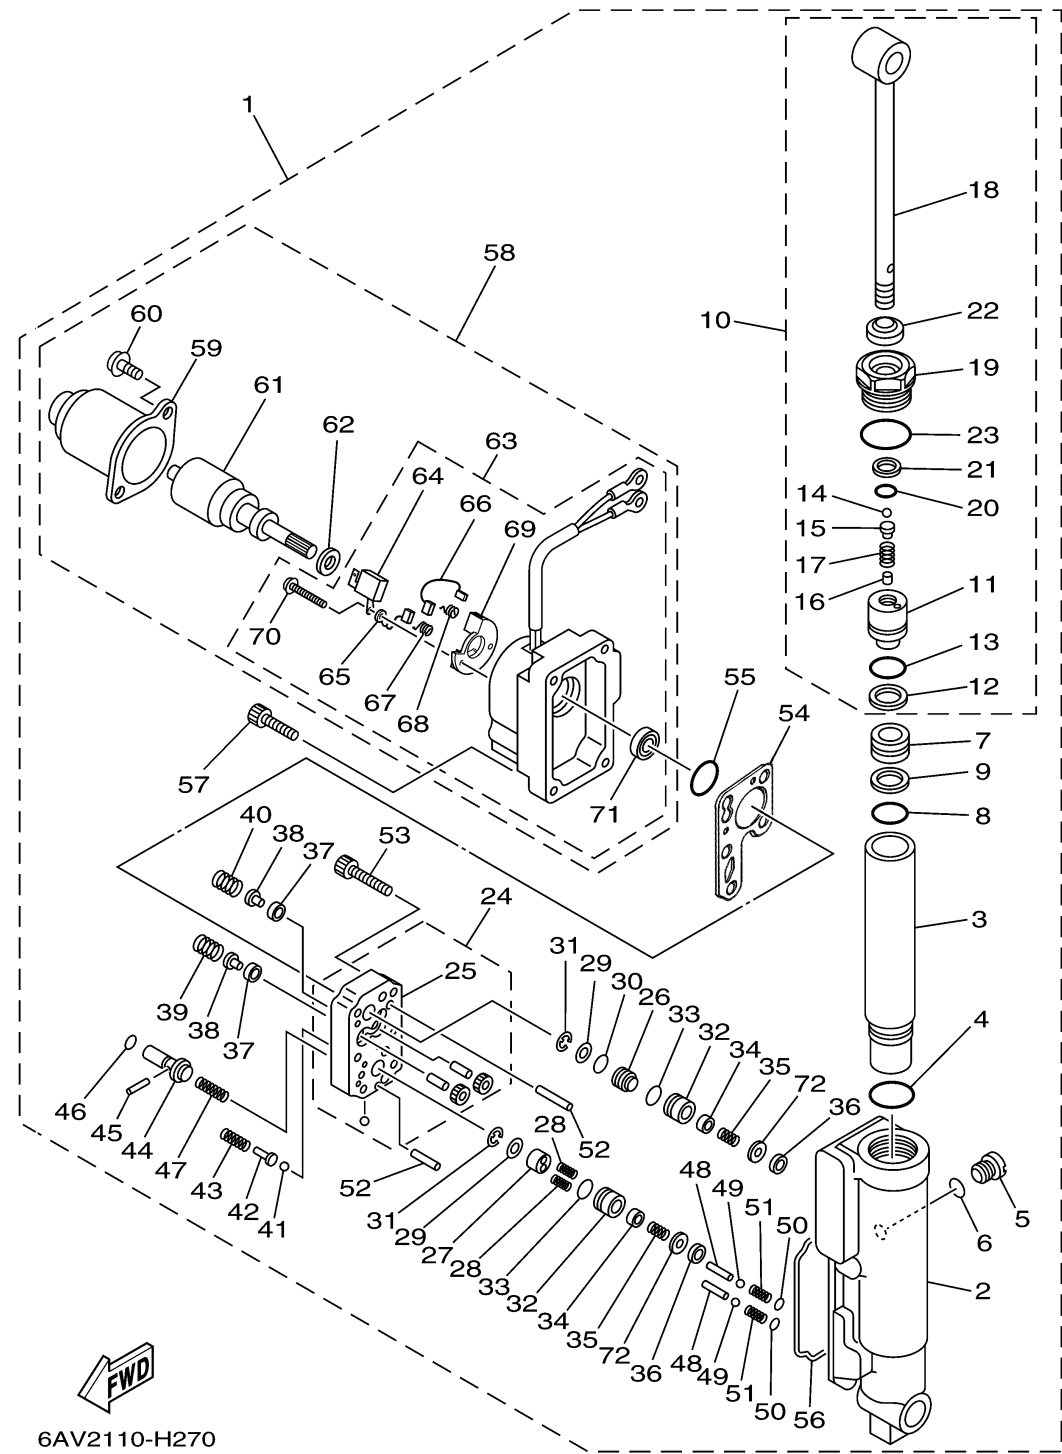

# POWER TILT ASSY

6AV2110-H270

Ref No.	Part Number	Description	Qty	Remarks
41	93501-08001-00	..BALL	0	
42	69A-4386A-00-00	..PIN, ABSORBER VALVE	0	
43	69A-43824-00-00	..SPRING, DOWN RELIEF 2	0	
44	69A-43848-00-00	..ROD, MANUAL RELEASE	0	
45	93602-15250-00	..PIN, DOWEL	0	
46	93210-06001-00	..O-RING	0	
47	69A-43854-00-00	..SPRING, MANUAL RELEASE	0	
48	69A-4381G-00-00	..PIN 1	0	
49	93501-08001-00	..BALL	0	
50	6H1-43883-00-00	..O-RING	0	
51	69A-4384H-00-00	..SPRING	0	
52	93606-14081-00	..PIN, DOWEL	0	
53	91312-05025-00	..BOLT	0	
54	69A-43816-01-00	..FILTER 1	0	
55	N35-43862-10-00	..O-RING	0	
56	69A-23129-00-00	..GASKET, DRAIN PLUG	0	
57	69A-43878-00-00	..BOLT, SOCKET	0	
58	69G-43880-01-00	..MOTOR ASSY	0	
59	65W-43804-01-00	...STATOR ASSY	0	
60	65W-43887-01-00	...BOLT	0	

# POWER TILT ASSY

Ref No.	Part Number	Description	Qty	Remarks
61	65W-43805-01-00	...ARMATURE ASSY	0	
62	65W-4387G-00-00	...WASHER	0	
63	69G-43881-01-00	...FRAME, END	0	
64	65W-82181-00-00	...CIRCUIT BREAKER COMP.	0	
65	65W-43892-01-00	...BRUSH 2	0	
66	65W-43891-01-00	...BRUSH 1	0	
67	65W-4386K-01-00	...SPRING, BRUSH	0	
68	65W-4386L-00-00	...SPRING, BRUSH 2	0	
69	65W-4380F-01-00	...PLATE, BRUSH HOLDER	0	
70	65W-43879-01-00	...SCREW, WITH WASHER	0	
71	65W-43882-01-00	...OIL SEAL	0	
72	69G-4388F-00-00	..SPACER	0	