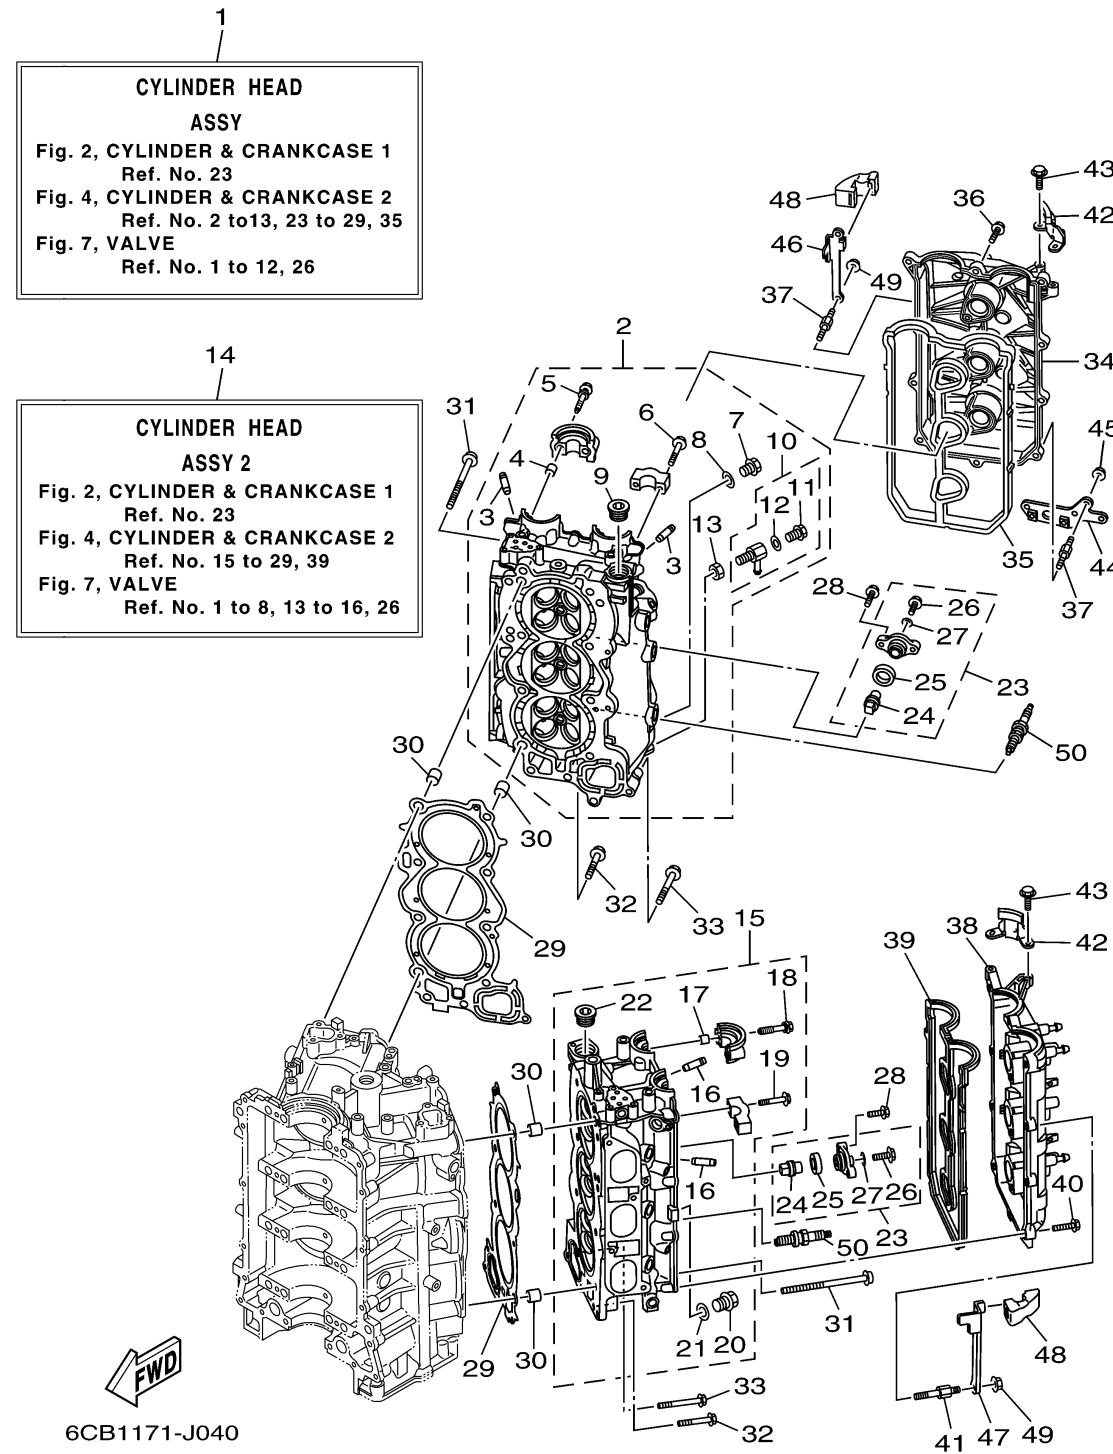

# CYLINDER CRANKCASE 2

Ref No.	Part Number	Description	Qty	Remarks
1	6CB-W009A-00-94	CYLINDER HEAD COMPLETE	1	
2	6CB-11110-00-94	CYLINDER HEAD ASSY	1	
3	6S5-11133-10-00	..GUIDE, VALVE 1	12	
4	91809-08006-00	..PIN, DOWEL	4	
5	90119-07001-00	..BOLT, WITH WASHER	4	
6	90119-07234-00	..BOLT, WITH WASHER	12	
7	90340-18M09-00	..PLUG, STRAIGHT SCREW	1	
8	90430-18130-00	..GASKET	1	
9	90340-27001-00	..PLUG, STRAIGHT SCREW	1	
10	6CB-83609-00-00	..CONNECTOR ASSY	1	
11	90340-14M06-00	.. PLUG, STRAIGHT SCREW	1	
12	90430-14115-00	...GASKET	1	
13	95380-14700-00	..NUT	1	
14	6CB-W009C-00-94	CYLINDER HEAD 2 COMPLETE	1	
15	6CB-11120-00-94	CYLINDER HEAD ASSY 2	1	
16	6S5-11133-10-00	..GUIDE, VALVE 1	12	
17	91809-08006-00	..PIN, DOWEL	4	
18	90119-07001-00	..BOLT, WITH WASHER	4	
19	90119-07234-00	..BOLT, WITH WASHER	12	
20	90340-18M09-00	.. PLUG, STRAIGHT SCREW	1	

# CYLINDER CRANKCASE 2

Ref No.	Part Number	Description	Qty	Remarks
21	90430-18130-00	. GASKET	1	
22	90340-27001-00	..PLUG, STRAIGHT SCREW	1	
23	67F-11301-00-00	ANODE COVER ASSY	8	
24	67F-11325-01-00	..ANODE	1	
25	67F-11328-00-00	..GROMMET, ANODE	1	
26	90105-06M07-00	..BOLT, FLANGE	1	
27	90430-06M03-00	..GASKET	1	
28	95885-08025-00	BOLT, FLANGE	16	
29	6CB-11181-00-00	.GASKET, CYLINDER HEAD 1	2	
30	90387-11005-00	COLLAR	4	
31	90155-11002-00	SCREW, FLAT FILLISTER	16	
32	90105-08175-00	BOLT, FLANGE	4	
33	90105-08220-00	BOLT, FLANGE	2	
34	6CB-11191-00-00	COVER, CYLINDER HEAD 1	1	
35	6CB-11193-00-00	.GASKET, HEAD COVER 1	1	
36	95895-06030-00	BOLT, FLANGE	9	
37	90109-06277-00	BOLT	4	
38	6CB-11192-00-00	COVER, CYLINDER HEAD 2	1	
39	6CB-11194-00-00	.GASKET, HEAD COVER 2	1	
40	95895-06030-00	BOLT, FLANGE	11	