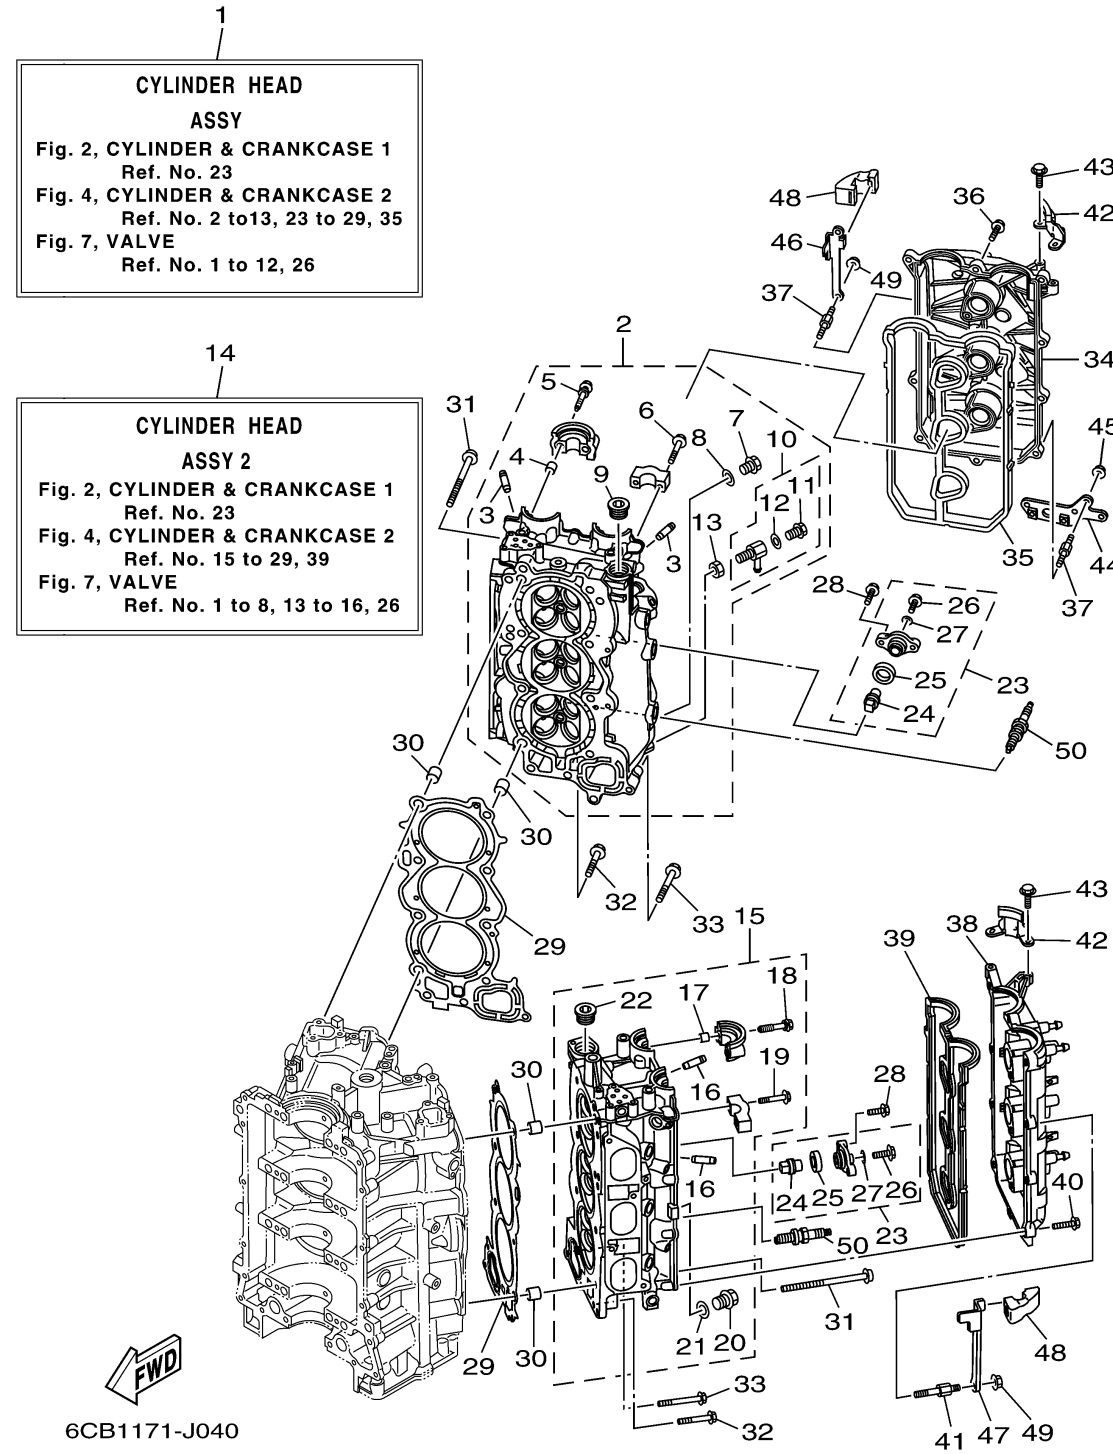

CYLINDER CRANKCASE 2

Ref No.	Part Number	Description	Qty	Remarks
41	90109-06277-00	BOLT	2	
42	6AW-15142-00-00	GUIDE 1	2	
43	95885-06014-00	BOLT, FLANGE	4	
44	6CB-2134V-00-00	BRACKET	1	
45	90179-06M28-00	NUT	2	
46	6CB-11998-00-00	BRACKET 1	1	
47	6CB-11999-00-00	BRACKET 2	1	
48	6CB-42662-00-00	DAMPER	2	
49	90179-06M28-00	NUT	4	
50	NGK-LFR6A-11-00	PLUG, SPARK (NGK LFR6A-11)	6