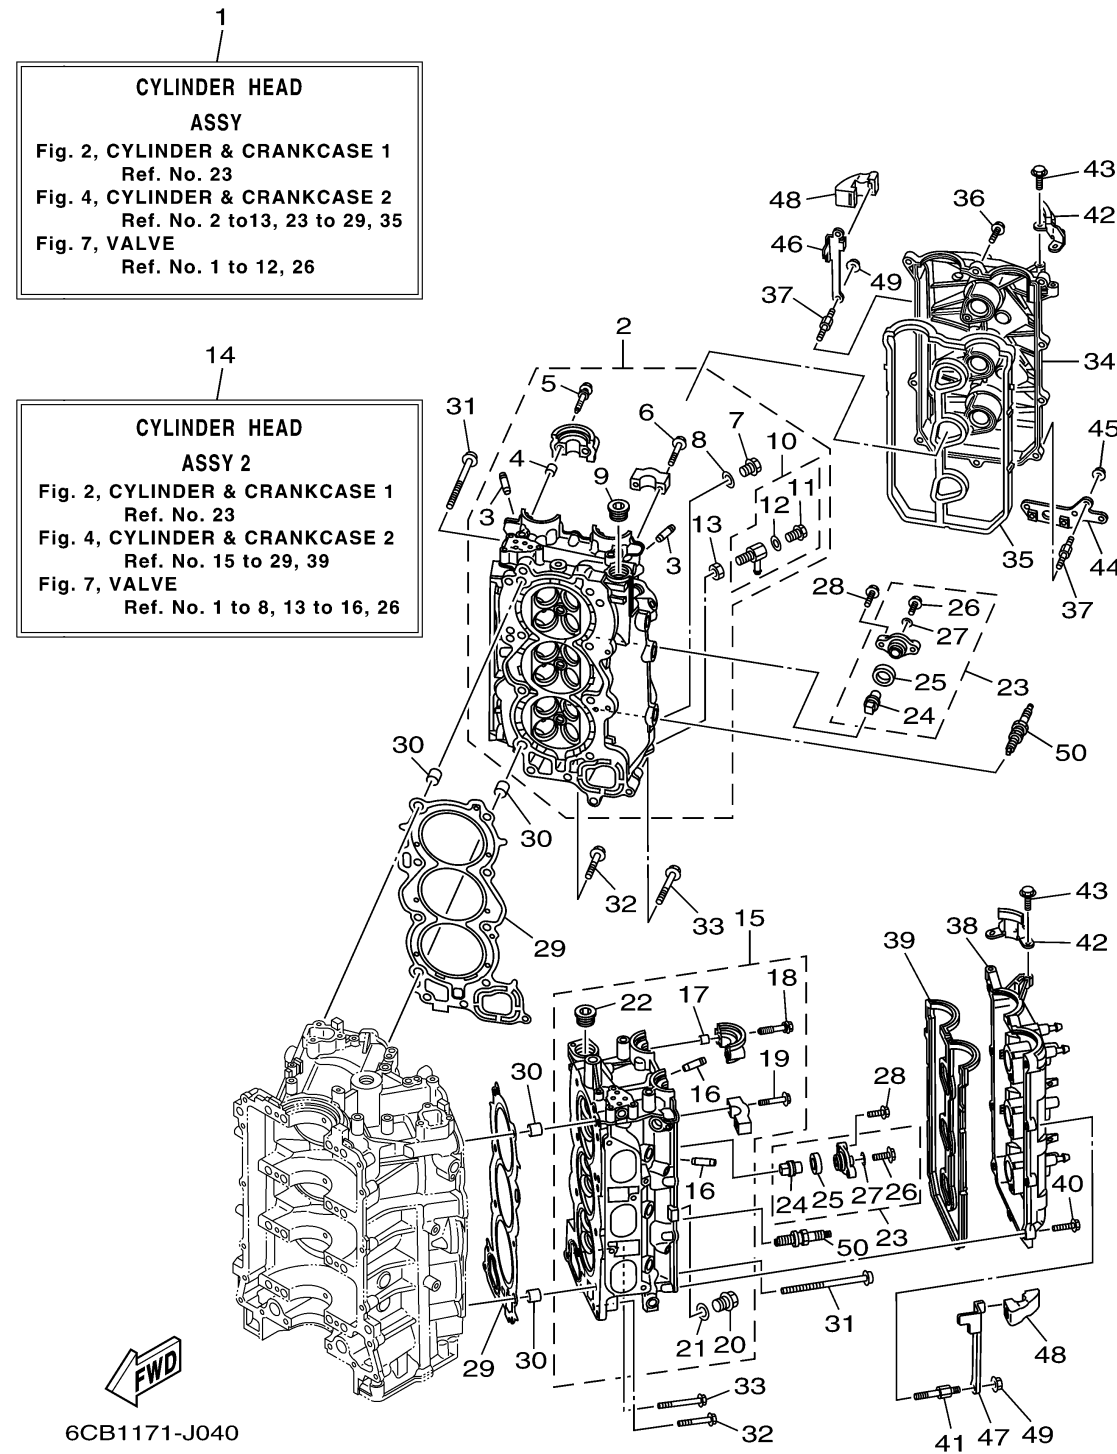

# CYLINDER CRANKCASE 2

Ref No.	Part Number	Description	Qty	Remarks
1	6CB-W009A-00-94	CYLINDER HEAD COMPLETE	1	
2	6CB-11110-00-94	CYLINDER HEAD ASSY	1	
3	6S5-11133-10-00	..GUIDE, VALVE 1	12	
4	91809-08006-00	..PIN, DOWEL	4	
5	90119-07001-00	..BOLT, WITH WASHER	4	
6	90119-07234-00	..BOLT, WITH WASHER	12	
7	90340-18M09-00	..PLUG, STRAIGHT SCREW	1	
8	90430-18130-00	..GASKET	1	
9	90340-27001-00	..PLUG, STRAIGHT SCREW	1	
10	6CB-83609-00-00	..CONNECTOR ASSY	1	
11	90340-14M06-00	.. PLUG, STRAIGHT SCREW	1	
12	90430-14115-00	...GASKET	1	
13	95380-14700-00	..NUT	1	
14	6CB-W009C-00-94	CYLINDER HEAD 2 COMPLETE	1	
15	6CB-11120-00-94	CYLINDER HEAD ASSY 2	1	
16	6S5-11133-10-00	..GUIDE, VALVE 1	12	
17	91809-08006-00	..PIN, DOWEL	4	
18	90119-07001-00	..BOLT, WITH WASHER	4	
19	90119-07234-00	..BOLT, WITH WASHER	12	
20	90340-18M09-00	.. PLUG, STRAIGHT SCREW	1	

# CYLINDER CRANKCASE 2

Ref No.	Part Number	Description	Qty	Remarks
21	90430-18130-00	. GASKET	1	
22	90340-27001-00	..PLUG, STRAIGHT SCREW	1	
23	67F-11301-00-00	ANODE COVER ASSY	8	
24	67F-11325-01-00	..ANODE	1	
25	67F-11328-00-00	..GROMMET, ANODE	1	
26	90105-06M07-00	..BOLT, FLANGE	1	
27	90430-06M03-00	..GASKET	1	
28	95885-08025-00	BOLT, FLANGE	16	
29	6CB-11181-00-00	.GASKET, CYLINDER HEAD 1	2	
30	90387-11005-00	COLLAR	4	
31	90155-11002-00	SCREW, FLAT FILLISTER	16	
32	90105-08175-00	BOLT, FLANGE	4	
33	90105-08220-00	BOLT, FLANGE	2	
34	6CB-11191-00-00	COVER, CYLINDER HEAD 1	1	
35	6CB-11193-00-00	.GASKET, HEAD COVER 1	1	
36	95895-06030-00	BOLT, FLANGE	9	
37	90109-06277-00	BOLT	4	
38	6CB-11192-00-00	COVER, CYLINDER HEAD 2	1	
39	6CB-11194-00-00	.GASKET, HEAD COVER 2	1	
40	95895-06030-00	BOLT, FLANGE	11	