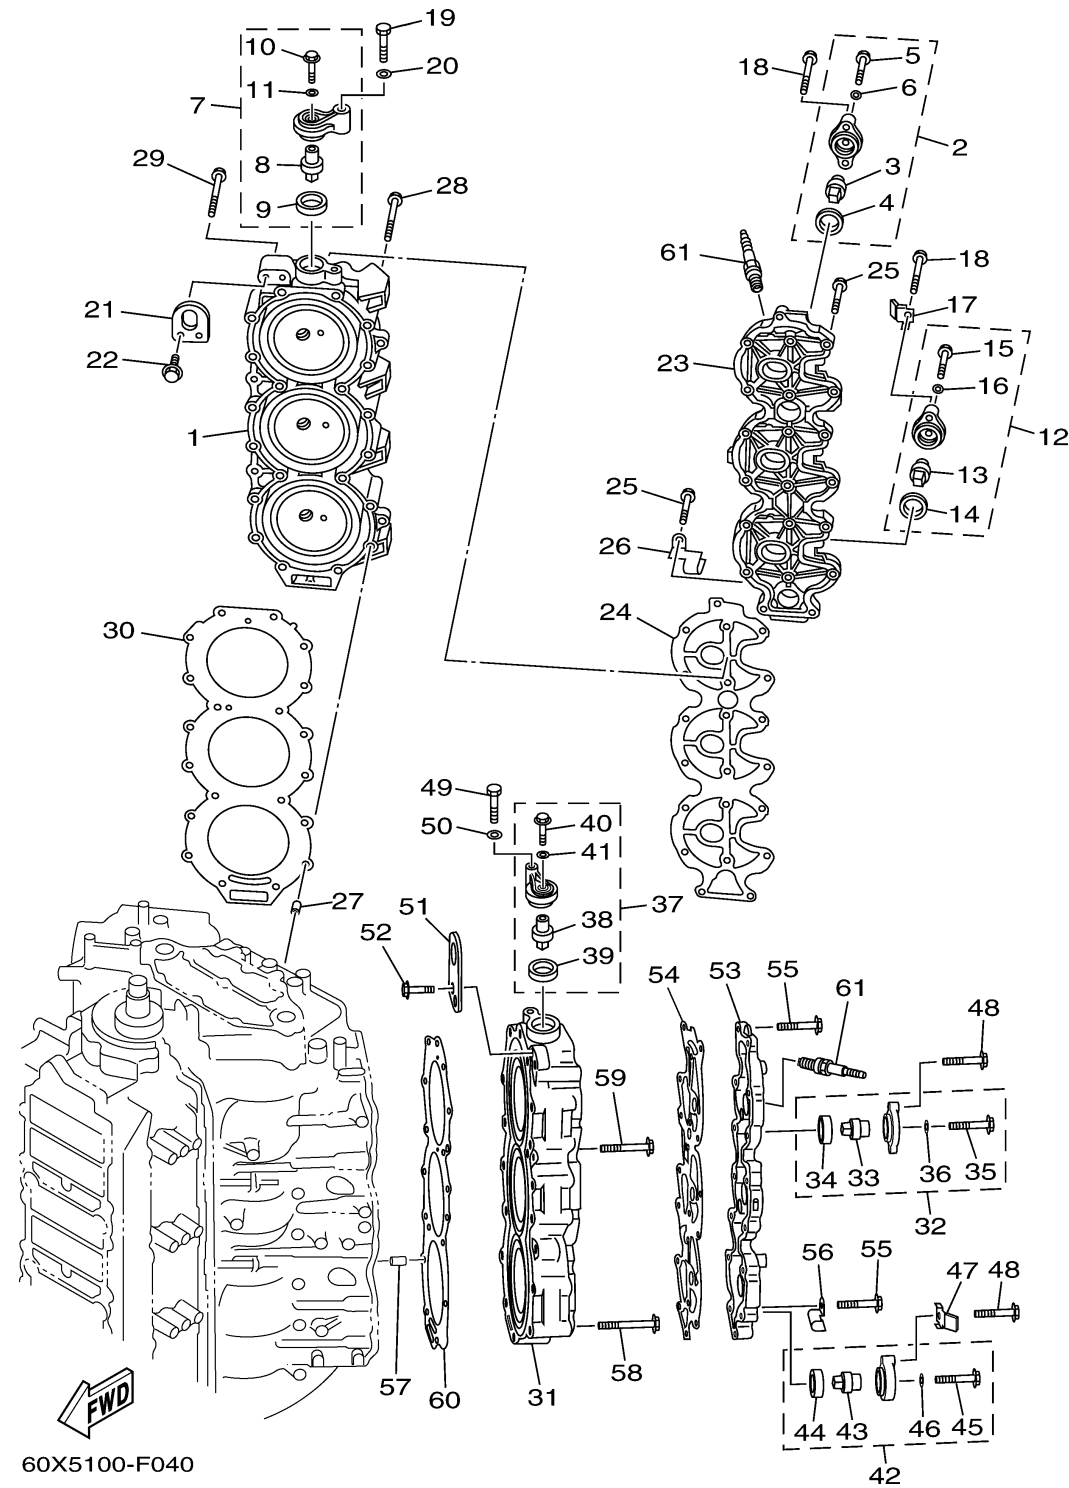

CYLINDER CRANKCASE 2

Ref No.	Part Number	Description	Qty	Remarks
21	68F-11119-00-00	HANGER, ENGINE	1	
22	90119-06MA2-00	BOLT, WITH WASHER	2	
23	60V-11191-00-1S	COVER, CYLINDER HEAD 1	1	
24	60V-11193-00-00	.GASKET, HEAD COVER 1	1	
25	90119-06MA4-00	BOLT, WITH WASHER	18	
26	68F-83919-00-00	CLAMP, HARNESS	1	
27	99590-10114-00	PIN, DOWEL	2	
28	90119-08MA5-00	BOLT, WITH WASHER	18	
29	90119-08MA8-00	BOLT, WITH WASHER	2	
30	60V-11181-00-00	.GASKET, CYLINDER HEAD 1	1	
31	60V-11121-00-1S	HEAD, CYLINDER 2	1	
32	67F-11301-00-00	ANODE COVER ASSY	1	
33	67F-11325-01-00	..ANODE	1	
34	67F-11328-00-00	..GROMMET, ANODE	1	
35	90105-06M07-00	..BOLT, FLANGE	1	
36	90430-06M03-00	..GASKET	1	
37	69J-11301-00-00	ANODE COVER ASSY	1	
38	67F-11325-01-00	..ANODE	1	
39	67F-11328-00-00	..GROMMET, ANODE	1	
40	90105-06M07-00	..BOLT, FLANGE	1	

CONTINUED ON NEXT FRAME >