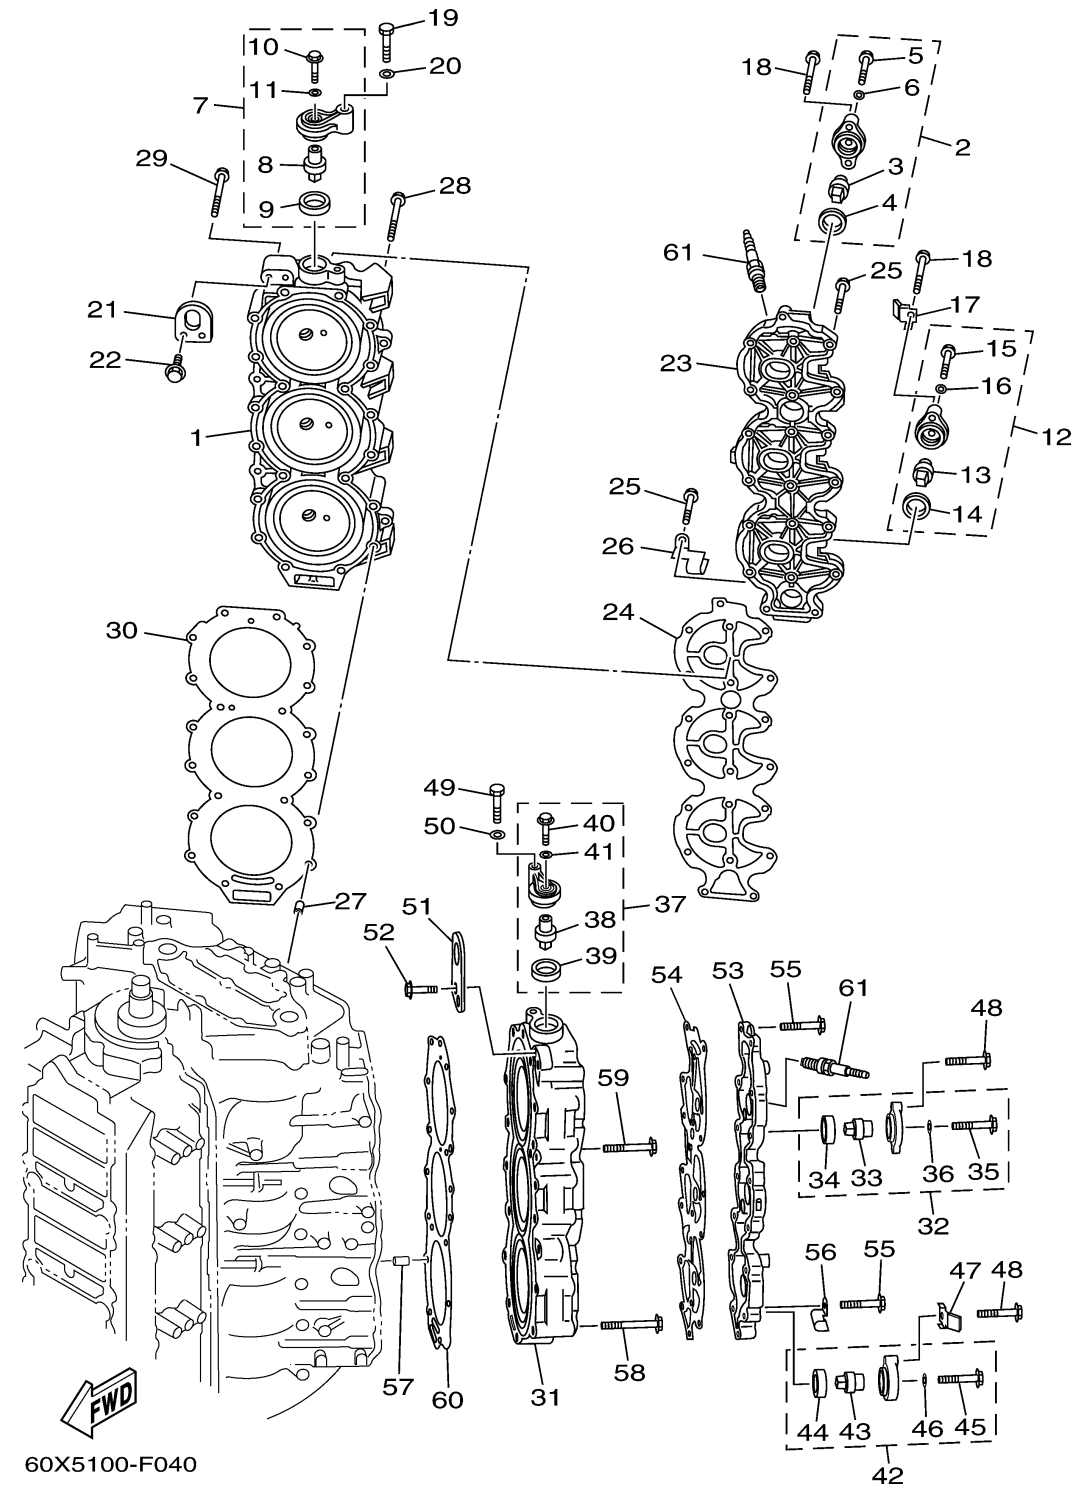

CONTINUED ON NEXT FRAME >

CYLINDER CRANKCASE 2

Ref No.	Part Number	Description	Qty	Remarks
21	68F-11119-00-00	HANGER, ENGINE	1	
22	90119-06MA2-00	BOLT, WITH WASHER	2	
23	60V-11191-00-1S	COVER, CYLINDER HEAD 1	1	
24	60V-11193-00-00	.GASKET, HEAD COVER 1	1	
25	90119-06MA4-00	BOLT, WITH WASHER	18	
26	68F-83919-00-00	CLAMP, HARNESS	1	
27	99590-10114-00	PIN, DOWEL	2	
28	90119-08MA5-00	BOLT, WITH WASHER	18	
29	90119-08MA8-00	BOLT, WITH WASHER	2	
30	60V-11181-00-00	.GASKET, CYLINDER HEAD 1	1	
31	60V-11121-00-1S	HEAD, CYLINDER 2	1	
32	67F-11301-00-00	ANODE COVER ASSY	1	
33	67F-11325-01-00	..ANODE	1	
34	67F-11328-00-00	..GROMMET, ANODE	1	
35	90105-06M07-00	..BOLT, FLANGE	1	
36	90430-06M03-00	..GASKET	1	
37	69J-11301-00-00	ANODE COVER ASSY	1	
38	67F-11325-01-00	..ANODE	1	
39	67F-11328-00-00	..GROMMET, ANODE	1	
40	90105-06M07-00	..BOLT, FLANGE	1	

CONTINUED ON NEXT FRAME >

CYLINDER CRANKCASE 2

Ref No.	Part Number	Description	Qty	Remarks
41	90430-06M03-00	. .GASKET	1	
42	60V-11301-00-00	ANODE COVER ASSY	1	
43	67F-11325-01-00	. .ANODE	1	
44	67F-11328-00-00	. .GROMMET, ANODE	1	
45	90105-06M07-00	. .BOLT, FLANGE	1	
46	90430-06M03-00	. .GASKET	1	
47	60V-12535-00-00	PLATE	1	
48	97575-08550-00	BOLT, WITH WASHER	3	
49	97075-08035-00	BOLT	1	
50	92995-08600-00	WASHER	1	
51	69J-1111E-00-00	HANGER, ENGINE 2	1	
52	90119-06MA2-00	BOLT, WITH WASHER	2	
53	60V-11192-00-1S	COVER, CYLINDER HEAD 2	1	
54	60V-11193-00-00	.GASKET, HEAD COVER 1	1	
55	90119-06MA4-00	BOLT, WITH WASHER	18	
56	68F-83919-00-00	CLAMP, HARNESS	1	
57	99590-10114-00	PIN, DOWEL	2	
58	90119-08MA5-00	BOLT, WITH WASHER	18	
59	90119-08MA8-00	BOLT, WITH WASHER	2	
60	60V-11181-00-00	.GASKET, CYLINDER HEAD 1	1	

CONTINUED ON NEXT FRAME >

CYLINDER CRANKCASE 2

Ref No.	Part Number	Description	Qty	Remarks
61	NGK-BKR6E-KU-10	PLUG, SPARK (NGK BKR6EKU)	6	