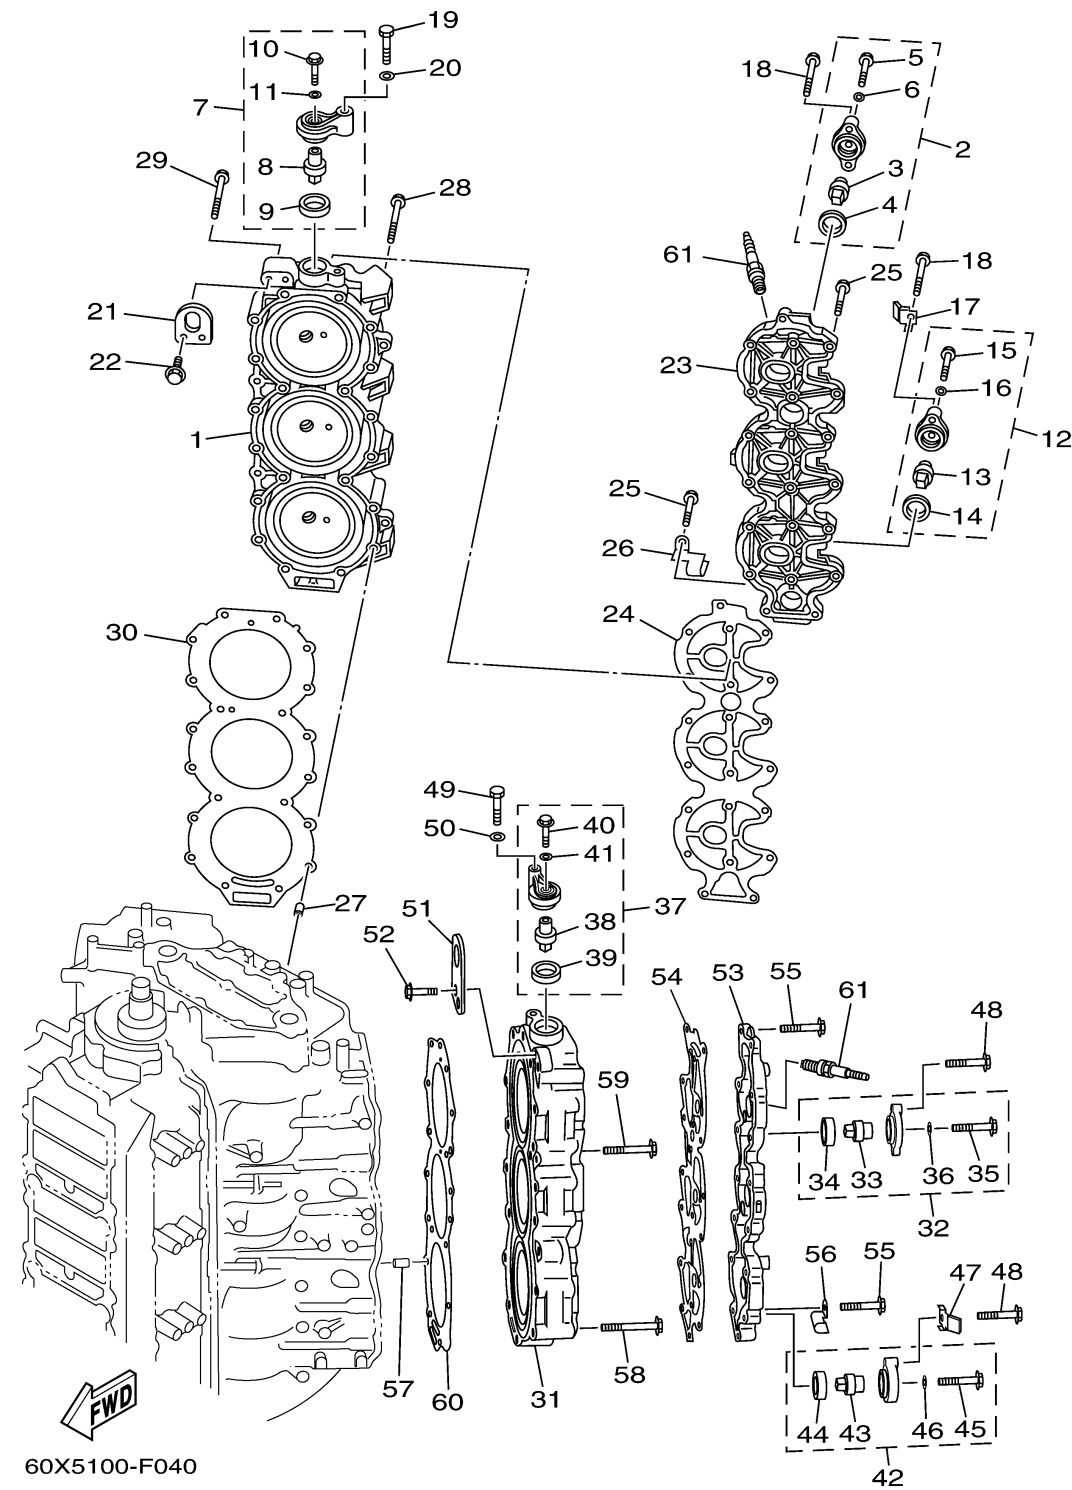

CYLINDER CRANKCASE 2

Ref No.	Part Number	Description	Qty	Remarks
1	60V-11111-00-1S	HEAD, CYLINDER 1	1	
2	67F-11301-00-00	ANODE COVER ASSY	1	
3	67F-11325-01-00	..ANODE	1	
4	67F-11328-00-00	..GROMMET, ANODE	1	
5	90105-06M07-00	..BOLT, FLANGE	1	
6	90430-06M03-00	..GASKET	1	
7	69J-11301-00-00	ANODE COVER ASSY	1	
8	67F-11325-01-00	..ANODE	1	
9	67F-11328-00-00	..GROMMET, ANODE	1	
10	90105-06M07-00	..BOLT, FLANGE	1	
11	90430-06M03-00	..GASKET	1	
12	60V-11301-00-00	ANODE COVER ASSY	1	
13	67F-11325-01-00	..ANODE	1	
14	67F-11328-00-00	..GROMMET, ANODE	1	
15	90105-06M07-00	..BOLT, FLANGE	1	
16	90430-06M03-00	..GASKET	1	
17	60V-12535-00-00	PLATE	1	
18	97575-08550-00	BOLT, WITH WASHER	3	
19	97075-08035-00	BOLT	1	
20	92995-08600-00	WASHER	1	

CONTINUED ON NEXT FRAME >

CYLINDER CRANKCASE 2

Ref No.	Part Number	Description	Qty	Remarks
41	90430-06M03-00	. .GASKET	1	
42	60V-11301-00-00	ANODE COVER ASSY	1	
43	67F-11325-01-00	. .ANODE	1	
44	67F-11328-00-00	. .GROMMET, ANODE	1	
45	90105-06M07-00	. .BOLT, FLANGE	1	
46	90430-06M03-00	. .GASKET	1	
47	60V-12535-00-00	PLATE	1	
48	97575-08550-00	BOLT, WITH WASHER	3	
49	97075-08035-00	BOLT	1	
50	92995-08600-00	WASHER	1	
51	69J-1111E-00-00	HANGER, ENGINE 2	1	
52	90119-06MA2-00	BOLT, WITH WASHER	2	
53	60V-11192-00-1S	COVER, CYLINDER HEAD 2	1	
54	60V-11193-00-00	.GASKET, HEAD COVER 1	1	
55	90119-06MA4-00	BOLT, WITH WASHER	18	
56	68F-83919-00-00	CLAMP, HARNESS	1	
57	99590-10114-00	PIN, DOWEL	2	
58	90119-08MA5-00	BOLT, WITH WASHER	18	
59	90119-08MA8-00	BOLT, WITH WASHER	2	
60	60V-11181-00-00	.GASKET, CYLINDER HEAD 1	1	