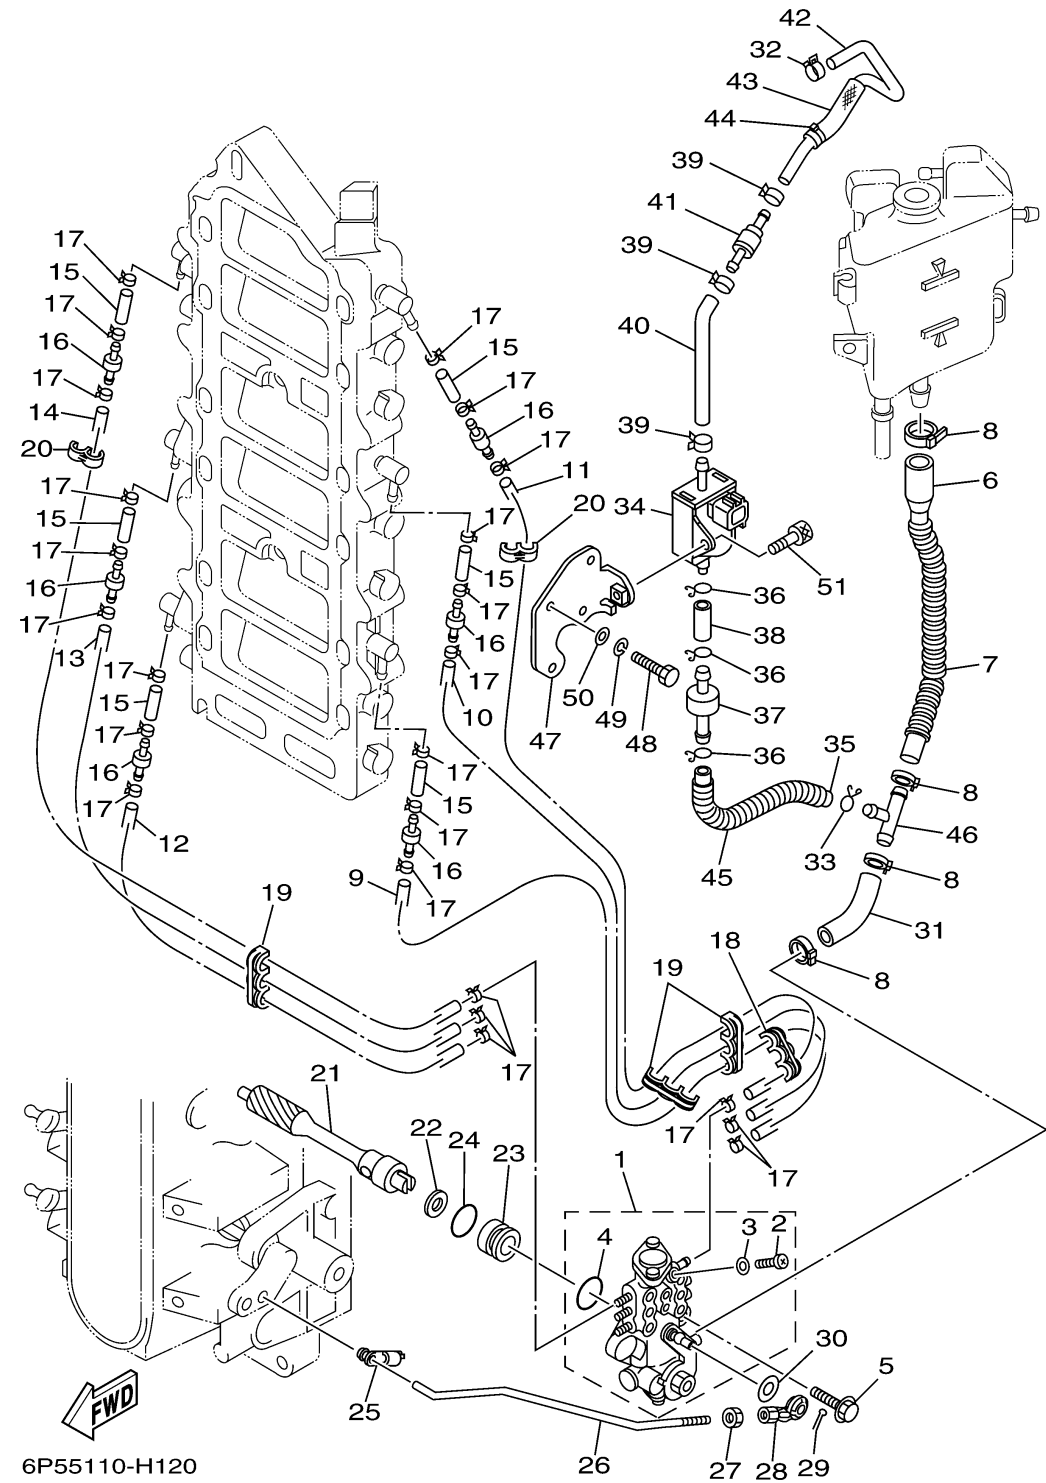

OIL PUMP

Ref No.	Part Number	Description	Qty	Remarks
1	60V-13200-13-00	OIL INJECTION PUMP ASSY	1	
2	6R3-13471-00-00	..PLUG, DRAIN	1	
3	6L2-13475-00-00	..GASKET	1	
4	93210-19M82-00	..O-RING	1	
5	90109-06M40-00	BOLT	2	
6	6G5-13416-00-00	PIPE, OIL 1	1	
7	90446-17MA8-00	HOSE (L200)	1	
8	90465-11M10-00	CLAMP	4	
9	90446-07M35-00	HOSE (L260)	1	
10	90445-07M96-00	HOSE (L310)	1	
11	90446-07M48-00	HOSE (L450)	1	
12	90445-07M44-00	HOSE (L250)	1	
13	90445-07M46-00	HOSE (L360)	1	
14	90445-07M10-00	HOSE (L510)	1	
15	90445-07M04-00	HOSE (L50)	6	
16	6R3-13183-10-00	VALVE, CHECK	6	
17	90468-07M02-00	CLIP	24	
18	90464-07M05-00	CLAMP	1	
19	90464-07M05-00	CLAMP	3	
20	90464-07M20-00	CLAMP	3	

CONTINUED ON NEXT FRAME >

OIL PUMP

Ref No.	Part Number	Description	Qty	Remarks
21	61A-11537-00-00	GEAR, DRIVEN	1	
22	90201-09M01-00	WASHER, PLATE	1	
23	61A-13117-00-00	COLLAR, DISTANCE	1	
24	93210-18MA9-00	.O-RING	1	
25	6R5-41237-00-00	JOINT, LINK	1	
26	65L-41241-10-00	ROD, LINK	1	
27	95380-05600-00	NUT	1	
28	6H1-41237-00-00	JOINT, LINK	1	
29	91490-12012-00	PIN. COTTER	1	
30	90202-05088-00	WASHER, PLATE	1	
31	60V-24319-00-00	PIPE, OIL	1	
32	90468-07M02-00	CLIP	1	
33	90467-08M18-00	CLIP	1	
34	68F-13100-00-00	SOLENOID PUMP ASSY	1	
35	68F-13418-00-00	HOSE 4	1	
36	68F-13184-00-00	SPRING, OIL PIPE	3	
37	68F-13440-00-00	FILTER ASSY	1	
38	68F-1316F-00-00	HOSE 1	1	
39	68F-13133-00-00	CLIP	3	
40	68F-1316G-10-00	HOSE, OIL 2	1	

CONTINUED ON NEXT FRAME >

OIL PUMP

Ref No.	Part Number	Description	Qty	Remarks
41	68F-1316A-00-00	CHECK VALVE ASSY	1	
42	68F-13416-10-00	PIPE, OIL 1	1	
43	60V-24327-00-00	PROTECTOR, PIPE	1	
44	90465-11M10-00	CLAMP	1	
45	90448-08001-00	HOSE, WITH UNION	1	
46	68F-14485-00-00	PIPE, JOINT	1	
47	60V-1319K-00-00	PLATE	1	
48	97095-06020-00	BOLT	2	
49	92995-06100-00	WASHER, SPRING	2	
50	92995-06600-00	WASHER	2	
51	90110-06M06-00	BOLT, HEXAGON SOCKET HEAD	1	