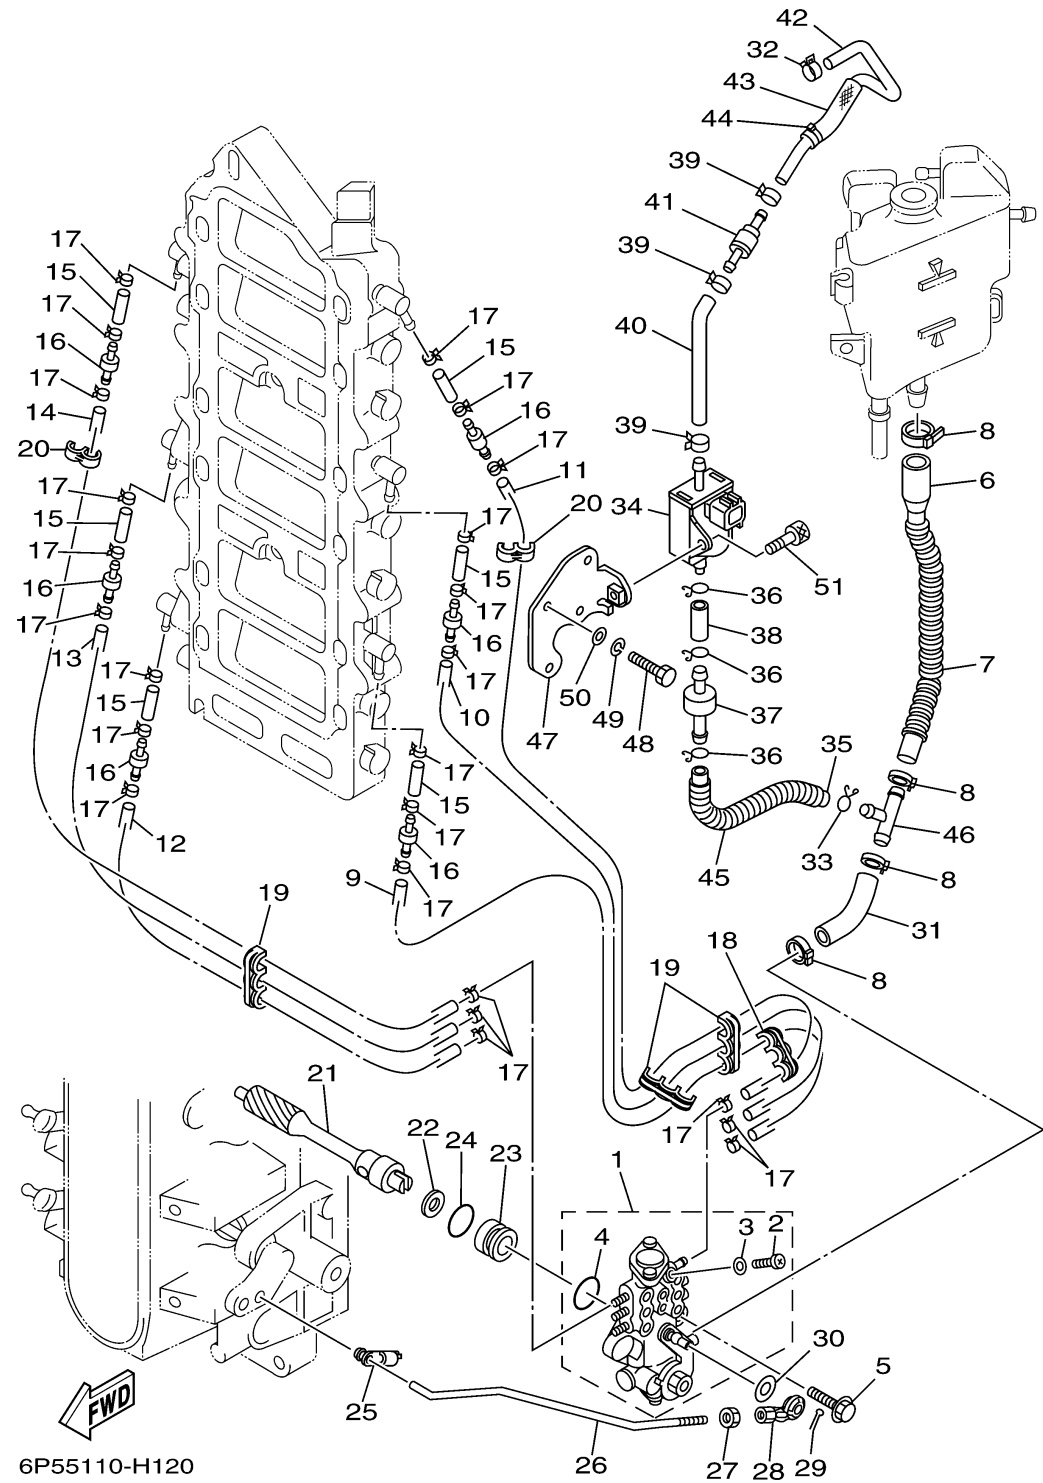

OIL PUMP

Ref No.	Part Number	Description	Qty	Remarks
1	60V-13200-13-00	OIL INJECTION PUMP ASSY	1	
2	6R3-13471-00-00	..PLUG, DRAIN	1	
3	6L2-13475-00-00	..GASKET	1	
4	93210-19M82-00	..O-RING	1	
5	90109-06M40-00	BOLT	2	
6	6G5-13416-00-00	PIPE, OIL 1	1	
7	90446-17MA8-00	HOSE (L200)	1	
8	90465-11M10-00	CLAMP	4	
9	90446-07M35-00	HOSE (L260)	1	
10	90445-07M96-00	HOSE (L310)	1	
11	90446-07M48-00	HOSE (L450)	1	
12	90445-07M44-00	HOSE (L250)	1	
13	90445-07M46-00	HOSE (L360)	1	
14	90445-07M10-00	HOSE (L510)	1	
15	90445-07M04-00	HOSE (L50)	6	
16	6R3-13183-10-00	VALVE, CHECK	6	
17	90468-07M02-00	CLIP	24	
18	90464-07M05-00	CLAMP	1	
19	90464-07M05-00	CLAMP	3	
20	90464-07M20-00	CLAMP	3	

CONTINUED ON NEXT FRAME >

OIL PUMP

Ref No.	Part Number	Description	Qty	Remarks
21	61A-11537-00-00	GEAR, DRIVEN	1	
22	90201-09M01-00	WASHER, PLATE	1	
23	61A-13117-00-00	COLLAR, DISTANCE	1	
24	93210-18MA9-00	.O-RING	1	
25	6R5-41237-00-00	JOINT, LINK	1	
26	65L-41241-10-00	ROD, LINK	1	
27	95380-05600-00	NUT	1	
28	6H1-41237-00-00	JOINT, LINK	1	
29	91490-12012-00	PIN. COTTER	1	
30	90202-05088-00	WASHER, PLATE	1	
31	60V-24319-00-00	PIPE, OIL	1	
32	90468-07M02-00	CLIP	1	
33	90467-08M18-00	CLIP	1	
34	68F-13100-00-00	SOLENOID PUMP ASSY	1	
35	68F-13418-00-00	HOSE 4	1	
36	68F-13184-00-00	SPRING, OIL PIPE	3	
37	68F-13440-00-00	FILTER ASSY	1	
38	68F-1316F-00-00	HOSE 1	1	
39	68F-13133-00-00	CLIP	3	
40	68F-1316G-10-00	HOSE, OIL 2	1	

CONTINUED ON NEXT FRAME >

OIL PUMP

Ref No.	Part Number	Description	Qty	Remarks
41	68F-1316A-00-00	CHECK VALVE ASSY	1	
42	68F-13416-10-00	PIPE, OIL 1	1	
43	60V-24327-00-00	PROTECTOR, PIPE	1	
44	90465-11M10-00	CLAMP	1	
45	90448-08001-00	HOSE, WITH UNION	1	
46	68F-14485-00-00	PIPE, JOINT	1	
47	60V-1319K-00-00	PLATE	1	
48	97095-06020-00	BOLT	2	
49	92995-06100-00	WASHER, SPRING	2	
50	92995-06600-00	WASHER	2	
51	90110-06M06-00	BOLT, HEXAGON SOCKET HEAD	1	