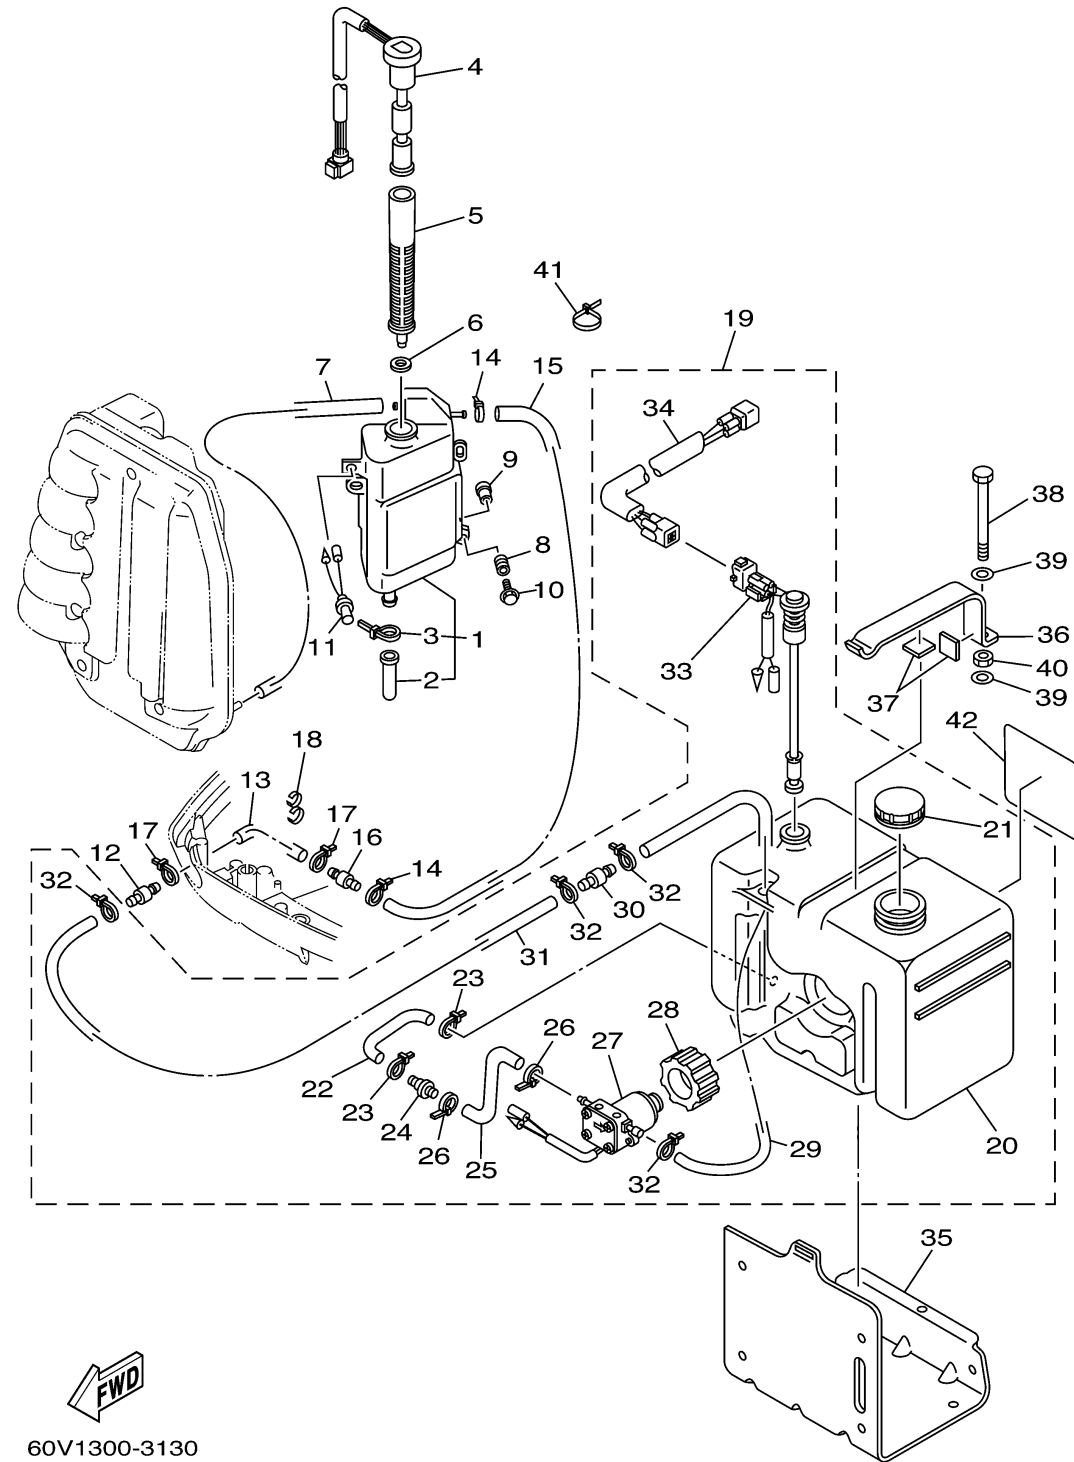

OIL TANK

Ref No.	Part Number	Description	Qty	Remarks
1	61A-21750-00-00	OIL TANK ASSY	1	
2	6E5-13448-00-00	..CAP	1	
3	90465-13M11-00	. CLAMP	1	
4	61A-85730-03-00	OIL LEVEL GAUGE ASSY	1	
5	61A-13411-00-00	STRAINER, OIL	1	
6	6E5-13414-00-00	GASKET, STRAINER COVER	1	
7	90445-05M07-00	HOSE (L700)	1	
8	6A0-82317-00-00	DAMPER, IGNITION COIL	3	
9	90387-06119-00	COLLAR	3	
10	90119-06M65-00	BOLT, WITH WASHER	3	
11	6R3-8259E-00-00	SWITCH ASSY	1	
12	6E5-24379-00-00	PIPE, JOINT 4	1	
13	90445-12M04-00	HOSE (L1900)	1	
14	90465-11M10-00	CLAMP	2	
15	6E5-24323-00-00	PIPE 12	1	
16	6E5-24379-00-00	PIPE, JOINT 4	1	
17	90465-11M10-00	CLAMP	2	
18	90464-13M34-00	CLAMP	1	
19	61A-21708-20-00	SUB OIL TANK ASSY	1	AP
20	6E5-21733-20-00	..SUB TANK, OIL (10.5L)	1	

CONTINUED ON NEXT FRAME >

60V1300-3130

OIL TANK

Ref No.	Part Number	Description	Qty	Remarks
21	6E5-21770-03-00	..OIL TANK CAP ASSY	1	
22	6E5-24322-00-00	..PIPE 11	1	
23	90465-11M10-00	. CLAMP	2	
24	646-24251-02-00	..STRAINER 1	1	
25	6E5-24319-01-00	..PIPE, OIL	1	
26	90465-11M10-00	. CLAMP	2	
27	6E5-81900-01-00	..OIL FEED PUMP ASSY	1	
28	6E5-81922-00-00	..GROMMET	1	
29	6E5-24321-01-00	..PIPE 10	1	
30	6E5-24379-00-00	. PIPE, JOINT 4	1	
31	90445-11M26-00	..HOSE (L6500)	1	
32	90465-11M10-00	. CLAMP	4	
33	6E5-85720-06-00	..OIL LEVEL GAUGE ASSY	1	
34	6R3-85721-80-00	..WIRE, LEAD (L=8.0M)	1	(4P)
35	6E5-21734-01-33	HOLDER, OIL SUB TANK	1	AP
36	6E5-21798-01-33	BRACKET, DAMPER	1	AP
37	6E5-21746-00-00	DAMPER	2	AP
38	97080-06100-00	BOLT	1	AP
39	92990-06600-00	WASHER, PLATE	2	AP
40	95380-06600-00	NUT, HEXAGON	1	AP

CONTINUED ON NEXT FRAME >

OIL TANK

Ref No.	Part Number	Description	Qty	Remarks
41	90465-13M11-00	CLAMP	2	AP
42	60H-13437-A0-00	MARK, CAUTION	1	AP