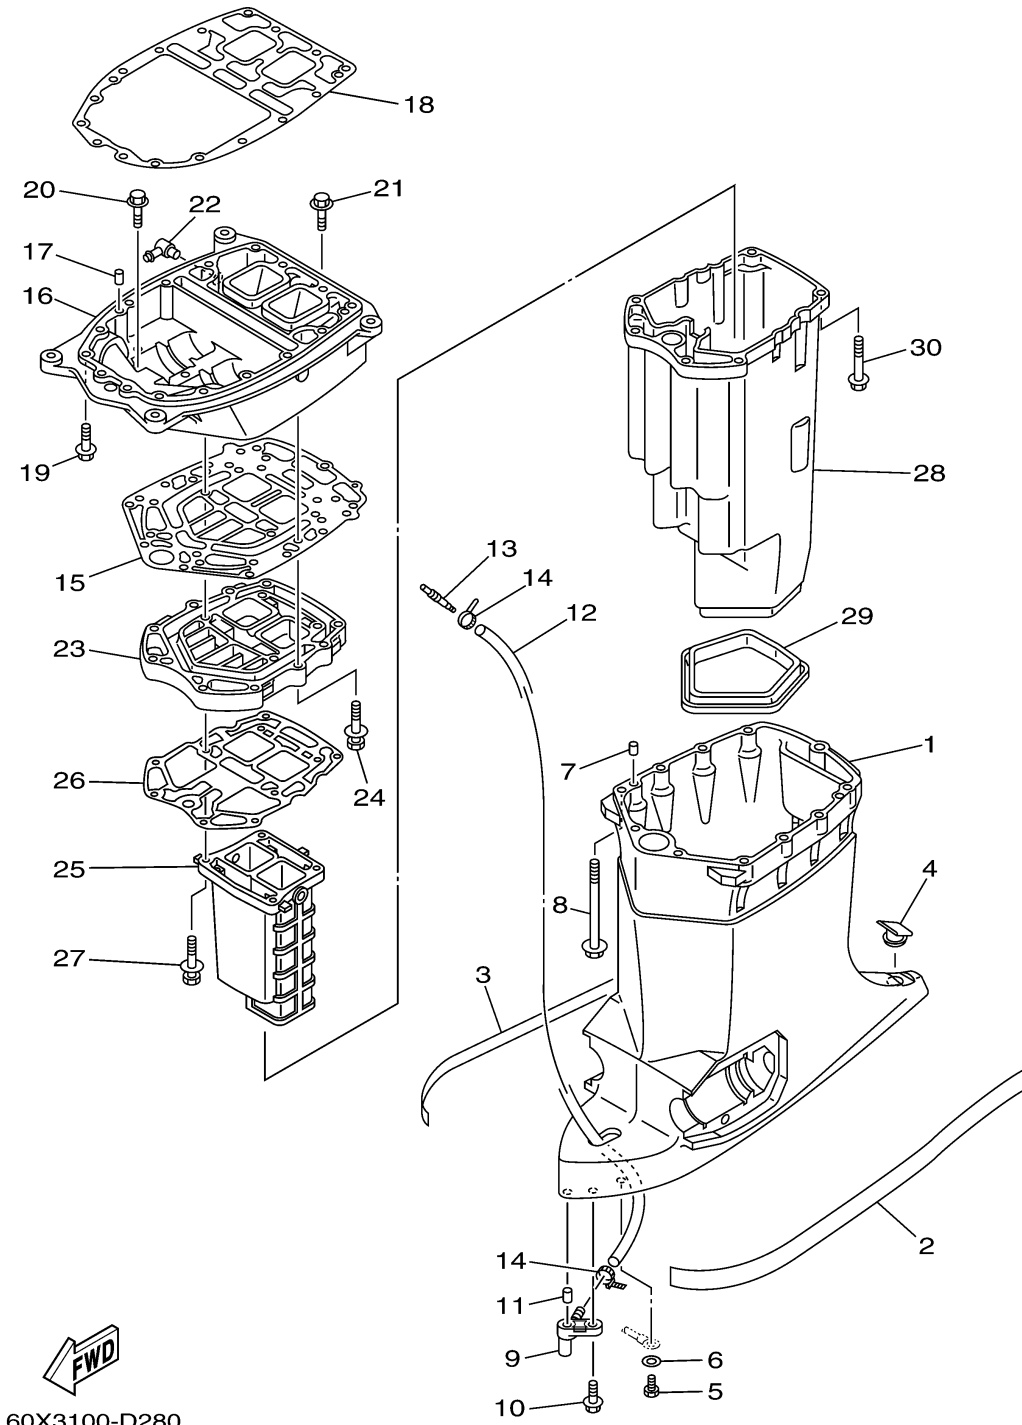

UPPER CASING

Ref No.	Part Number	Description	Qty	Remarks
1	60X-45111-01-8D	CASING, UPPER	1	
2	6N9-42791-40-00	MARK 1	1	
3	6N9-42792-40-00	MARK 2	1	
4	61A-45155-00-00	CAP	1	
5	97095-06010-00	BOLT	1	
6	92995-06600-00	WASHER	1	
7	93608-12M05-00	PIN, DOWEL	2	
8	90119-08052-00	BOLT, WITH WASHER	8	
9	66K-45378-00-00	NIPPLE, HOSE	1	
10	90119-06M17-00	BOLT, WITH WASHER	1	
11	93606-12019-00	PIN, DOWEL	1	
12	90445-07MF0-00	HOSE (L1030)	1	
13	6E5-83558-00-00	END, NIPPLE	1	
14	90465-11M10-00	CLAMP	2	
15	60V-45114-00-00	.GASKET, UPPER CASING	1	
16	60V-41137-21-CA	GUIDE, EXHAUST	1	
17	93608-12M05-00	PIN, DOWEL	2	
18	60V-45113-01-00	.GASKET, UPPER CASING	1	
19	90119-08079-00	BOLT, WITH WASHER	4	
20	90119-08072-00	BOLT, WITH WASHER	4	

CONTINUED ON NEXT FRAME >

UPPER CASING

60X3100-D280

Ref No.	Part Number	Description	Qty	Remarks
21	90119-08060-00	BOLT, WITH WASHER	1	
22	6H1-11372-00-00	.NIPPLE, HOSE	1	
23	60V-41131-04-CA	MANIFOLD, EXT. 1	1	
24	90119-08056-00	BOLT, WITH WASHER	4	
25	6D0-41132-00-00	MANIFOLD, EXHAUST	1	
26	6D0-41134-00-00	.GASKET, EXHAUST MANIFOLD	1	
27	90119-08059-00	BOLT, WITH WASHER	4	
28	60X-14711-00-CA	MUFFLER 1	1	
29	60X-45123-00-00	.GASKET, MUFFLER	1	
30	90119-08059-00	BOLT, WITH WASHER	6	