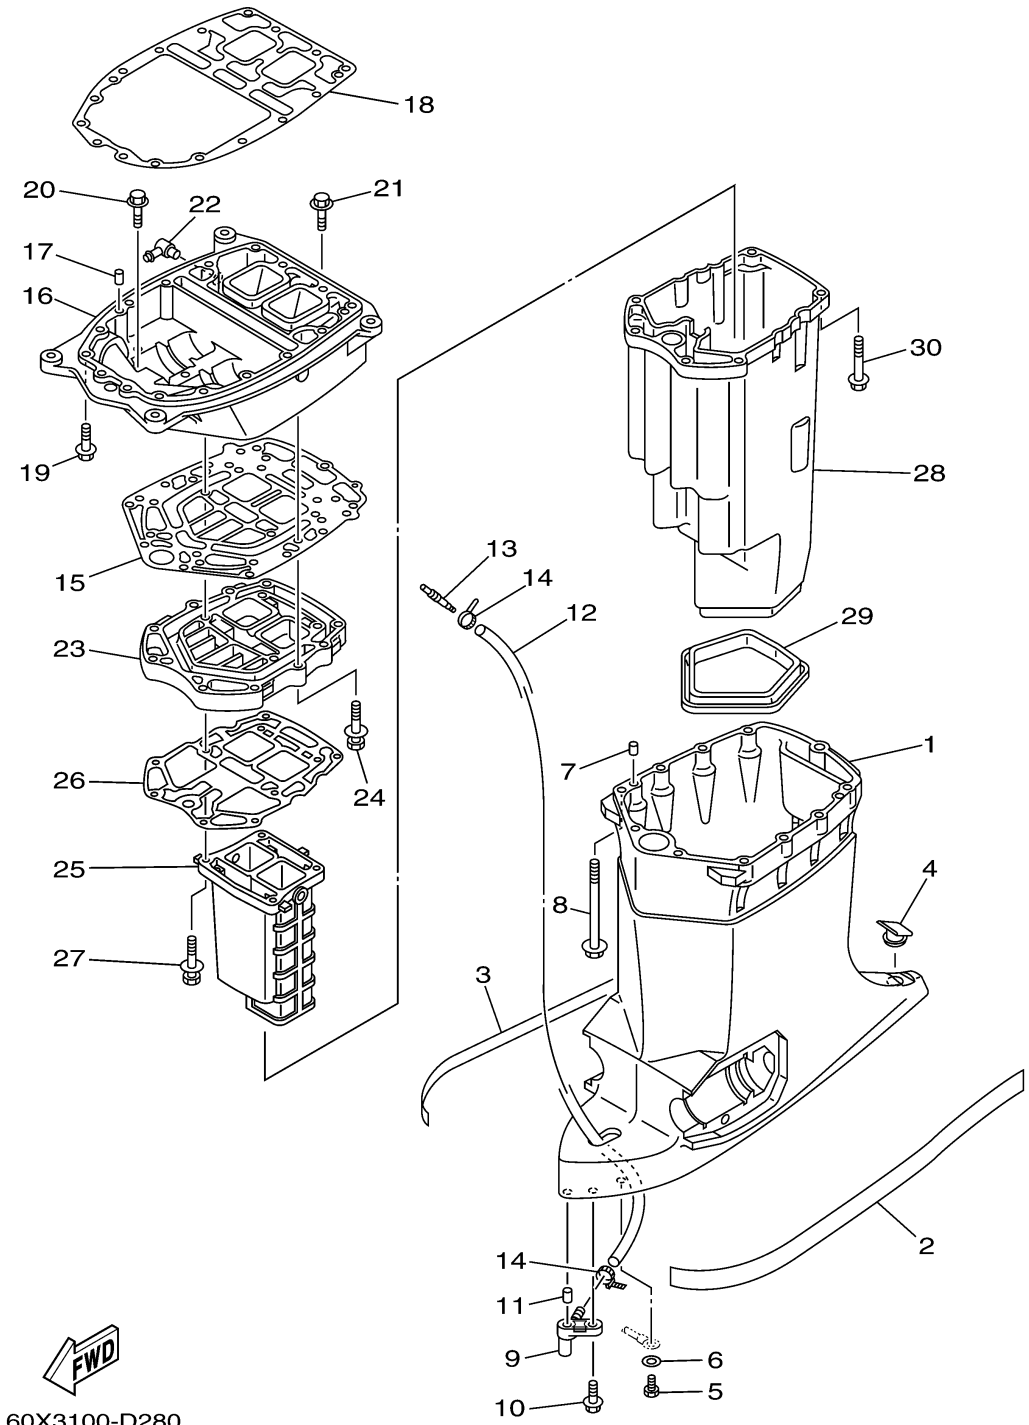

UPPER CASING

Ref No.	Part Number	Description	Qty	Remarks
1	60X-45111-01-8D	CASING, UPPER	1	
2	6N9-42791-40-00	MARK 1	1	
3	6N9-42792-40-00	MARK 2	1	
4	61A-45155-00-00	CAP	1	
5	97095-06010-00	BOLT	1	
6	92995-06600-00	WASHER	1	
7	93608-12M05-00	PIN, DOWEL	2	
8	90119-08052-00	BOLT, WITH WASHER	8	
9	66K-45378-00-00	NIPPLE, HOSE	1	
10	90119-06M17-00	BOLT, WITH WASHER	1	
11	93606-12019-00	PIN, DOWEL	1	
12	90445-07MF0-00	HOSE (L1030)	1	
13	6E5-83558-00-00	END, NIPPLE	1	
14	90465-11M10-00	CLAMP	2	
15	60V-45114-00-00	.GASKET, UPPER CASING	1	
16	60V-41137-21-CA	GUIDE, EXHAUST	1	
17	93608-12M05-00	PIN, DOWEL	2	
18	60V-45113-01-00	.GASKET, UPPER CASING	1	
19	90119-08079-00	BOLT, WITH WASHER	4	
20	90119-08072-00	BOLT, WITH WASHER	4	

CONTINUED ON NEXT FRAME >

UPPER CASING

60X3100-D280

Ref No.	Part Number	Description	Qty	Remarks
21	90119-08060-00	BOLT, WITH WASHER	1	
22	6H1-11372-00-00	.NIPPLE, HOSE	1	
23	60V-41131-04-CA	MANIFOLD, EXT. 1	1	
24	90119-08056-00	BOLT, WITH WASHER	4	
25	6D0-41132-00-00	MANIFOLD, EXHAUST	1	
26	6D0-41134-00-00	.GASKET, EXHAUST MANIFOLD	1	
27	90119-08059-00	BOLT, WITH WASHER	4	
28	60X-14711-00-CA	MUFFLER 1	1	
29	60X-45123-00-00	.GASKET, MUFFLER	1	
30	90119-08059-00	BOLT, WITH WASHER	6	