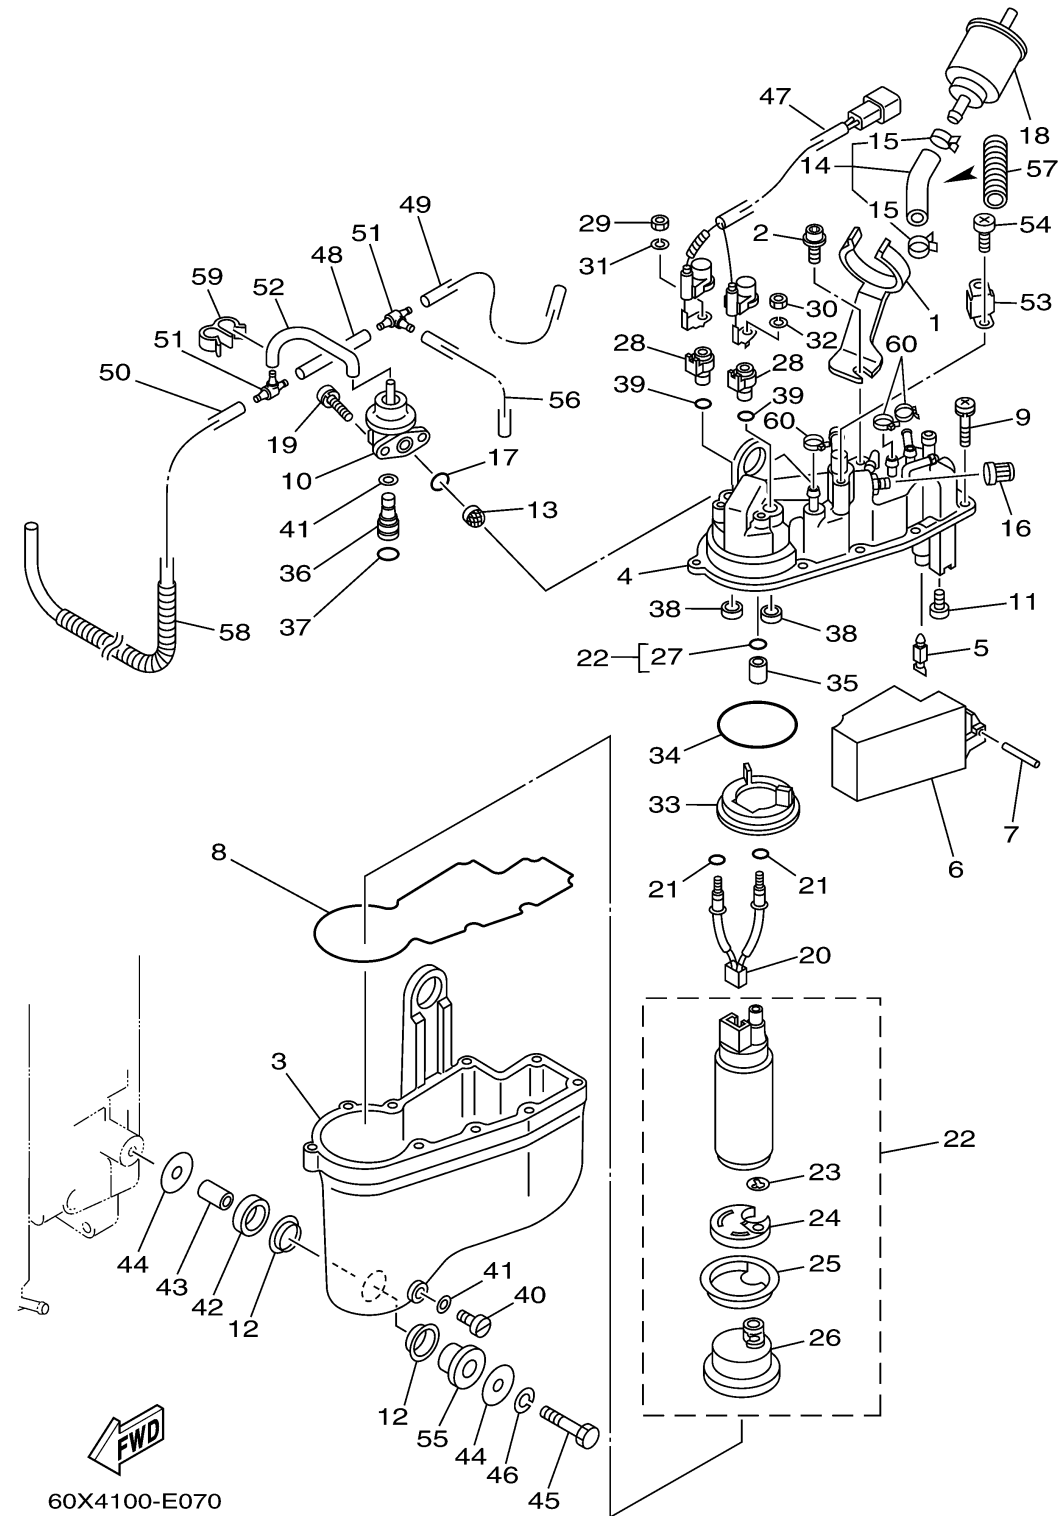

VAPOR SEPARATOR 1

Ref No.	Part Number	Description	Qty	Remarks
41	65L-14997-00-00	SEAL	2	
42	60V-24375-01-00	GROMMET	3	
43	60V-24397-01-00	COLLAR	3	
44	66K-24579-00-00	WASHER 2	6	
45	65L-24592-00-00	BOLT	3	
46	65L-24169-00-00	WASHER, LOCK	3	
47	60V-82507-00-00	WIRE, LEAD	1	
48	66K-13542-00-00	HOSE, VACUUM SENSING 1	1	
49	66K-13544-00-00	HOSE, VACUUM SENSING 2	1	
50	66K-13532-00-00	HOSE, VACUUM SENSING 3	1	
51	65L-24461-00-00	PIPE, JOINT	2	
52	66K-13533-00-00	HOSE, VACUUM SENSING 4	1	
53	65L-13898-00-00	HOLDER	1	
54	65L-14565-00-00	SCREW	1	
55	60V-24339-01-00	GROMMET	3	
56	60V-13534-00-00	HOSE, VACUUM SENSING 5	1	
57	6D0-2486A-00-00	PIPE 1	1	
58	6D0-2486D-00-00	PIPE 2	1	
59	90464-07M20-00	CLAMP	1	
60	90465-11M10-00	CLAMP	3