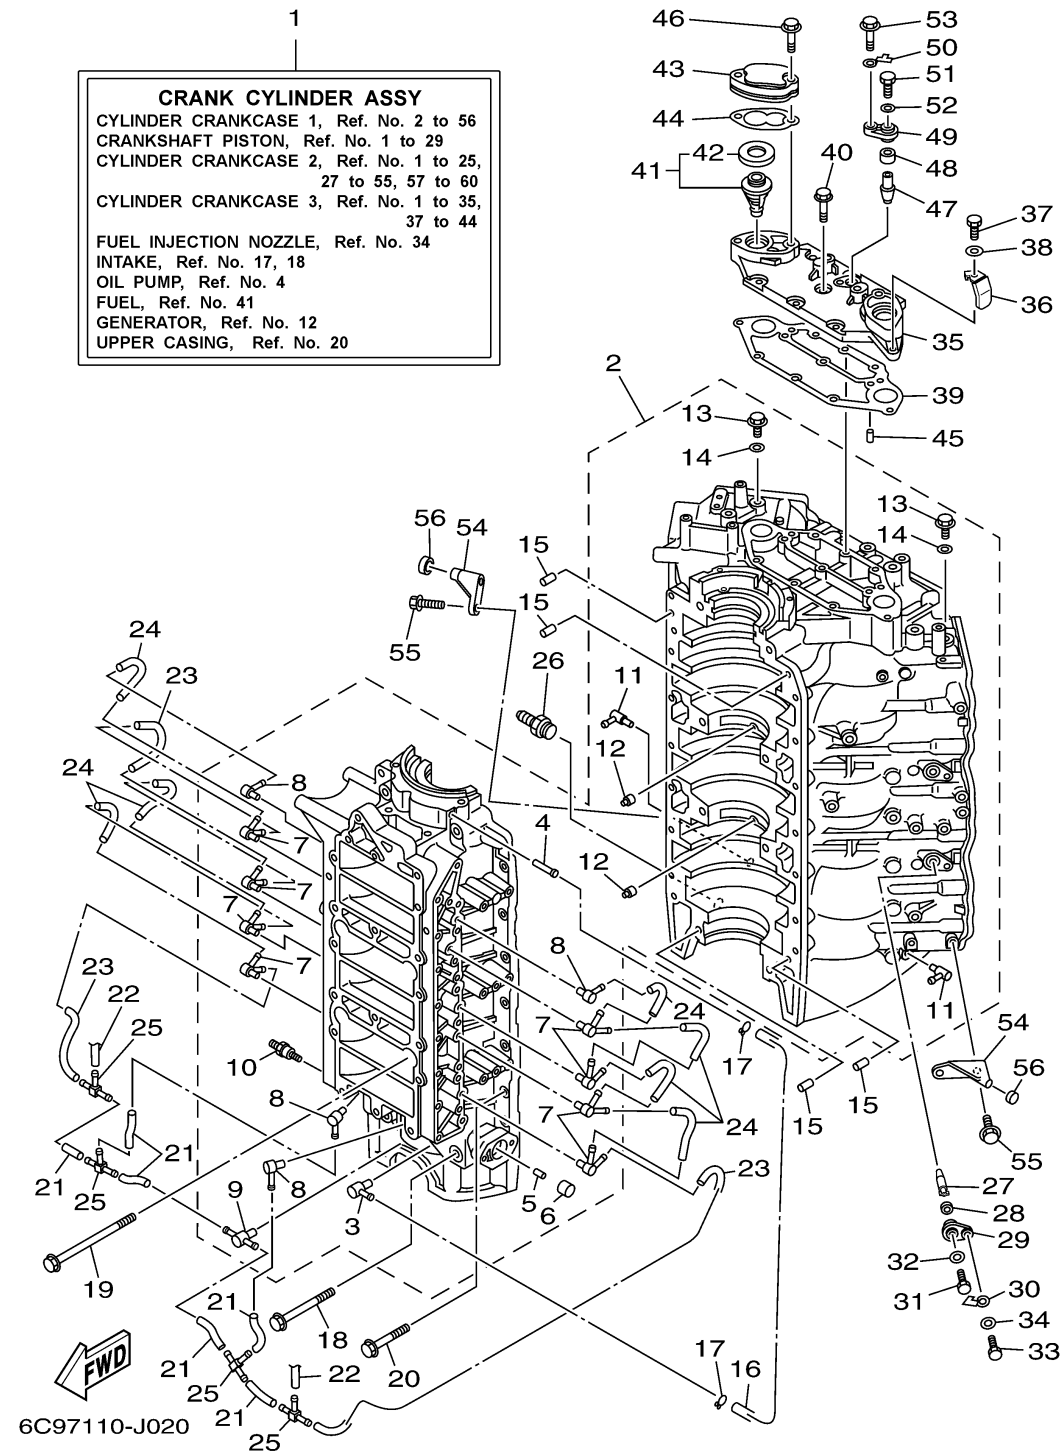

# CYLINDER CRANKCASE 1

**CRANK CYLINDER ASSY**  
 CYLINDER CRANKCASE 1, Ref. No. 2 to 56  
 CRANKSHAFT PISTON, Ref. No. 1 to 29  
 CYLINDER CRANKCASE 2, Ref. No. 1 to 25,  
 27 to 55, 57 to 60  
 CYLINDER CRANKCASE 3, Ref. No. 1 to 35,  
 37 to 44  
 FUEL INJECTION NOZZLE, Ref. No. 34  
 INTAKE, Ref. No. 17, 18  
 OIL PUMP, Ref. No. 4  
 FUEL, Ref. No. 41  
 GENERATOR, Ref. No. 12  
 UPPER CASING, Ref. No. 20

Ref No.	Part Number	Description	Qty	Remarks
1	6C9-W0090-14-1S	CRANK CYLINDER ASSY	1	
2	6D0-15100-02-1S	CRANKCASE ASSY	1	
3	6E5-11372-01-00	..NIPPLE, HOSE	1	
4	624-14485-00-00	..PIPE, JOINT	1	
5	90384-06M07-00	..BUSH, BIMETAL FORMED	1	
6	90383-16M01-00	..BUSH, FORMED	1	
7	60V-11370-00-00	..CHECK VALVE ASSY	8	
8	650-11370-01-00	..CHECK VALVE ASSY	4	
9	60V-11370-10-00	..CHECK VALVE ASSY	1	
10	90116-08012-00	..BOLT, STUD	1	
11	6D0-11372-00-00	..NIPPLE, HOSE	2	
12	663-11518-01-00	..LOCK, BEARING	2	
13	90340-14M00-00	..PLUG, STRAIGHT SCREW	2	
14	90430-14115-00	..GASKET	2	
15	93608-12063-00	PIN, DOWEL	4	
16	90445-07M10-00	HOSE (L510)	1	
17	90468-07M02-00	CLIP	2	
18	90119-10022-00	BOLT, WITH WASHER	4	
19	90119-10021-00	BOLT, WITH WASHER	4	
20	90119-06089-00	BOLT, WITH WASHER	14	

# CYLINDER CRANKCASE 1

Ref No.	Part Number	Description	Qty	Remarks
21	90445-07M03-00	.HOSE (L34)	6	
22	90445-07016-00	.HOSE (L60)	2	
23	90445-07M29-00	HOSE (L135)	3	
24	90445-07MA6-00	HOSE (L90)	7	
25	6E0-24378-00-00	PIPE, JOINT 3	4	
26	6G5-12581-00-00	JOINT, HOSE 1	1	
27	60V-11325-01-00	ANODE	3	
28	66M-11328-00-00	GROMMET, ANODE	3	
29	66M-11327-00-94	COVER, ANODE	3	
30	66M-12535-00-00	PLATE	3	
31	97095-05012-00	BOLT	3	
32	92995-05600-00	WASHER	3	
33	97013-06020-00	BOLT	3	
34	92903-06600-00	WASHER, PLATE	3	
35	60V-11371-00-1S	COVER	1	
36	60V-24135-00-00	CLAMP 1	1	
37	97013-05012-00	BOLT	1	
38	92903-05600-00	WASHER, PLATE	1	
39	60V-11381-00-00	.GASKET 1	1	
40	90119-06MA2-00	BOLT, WITH WASHER	7	