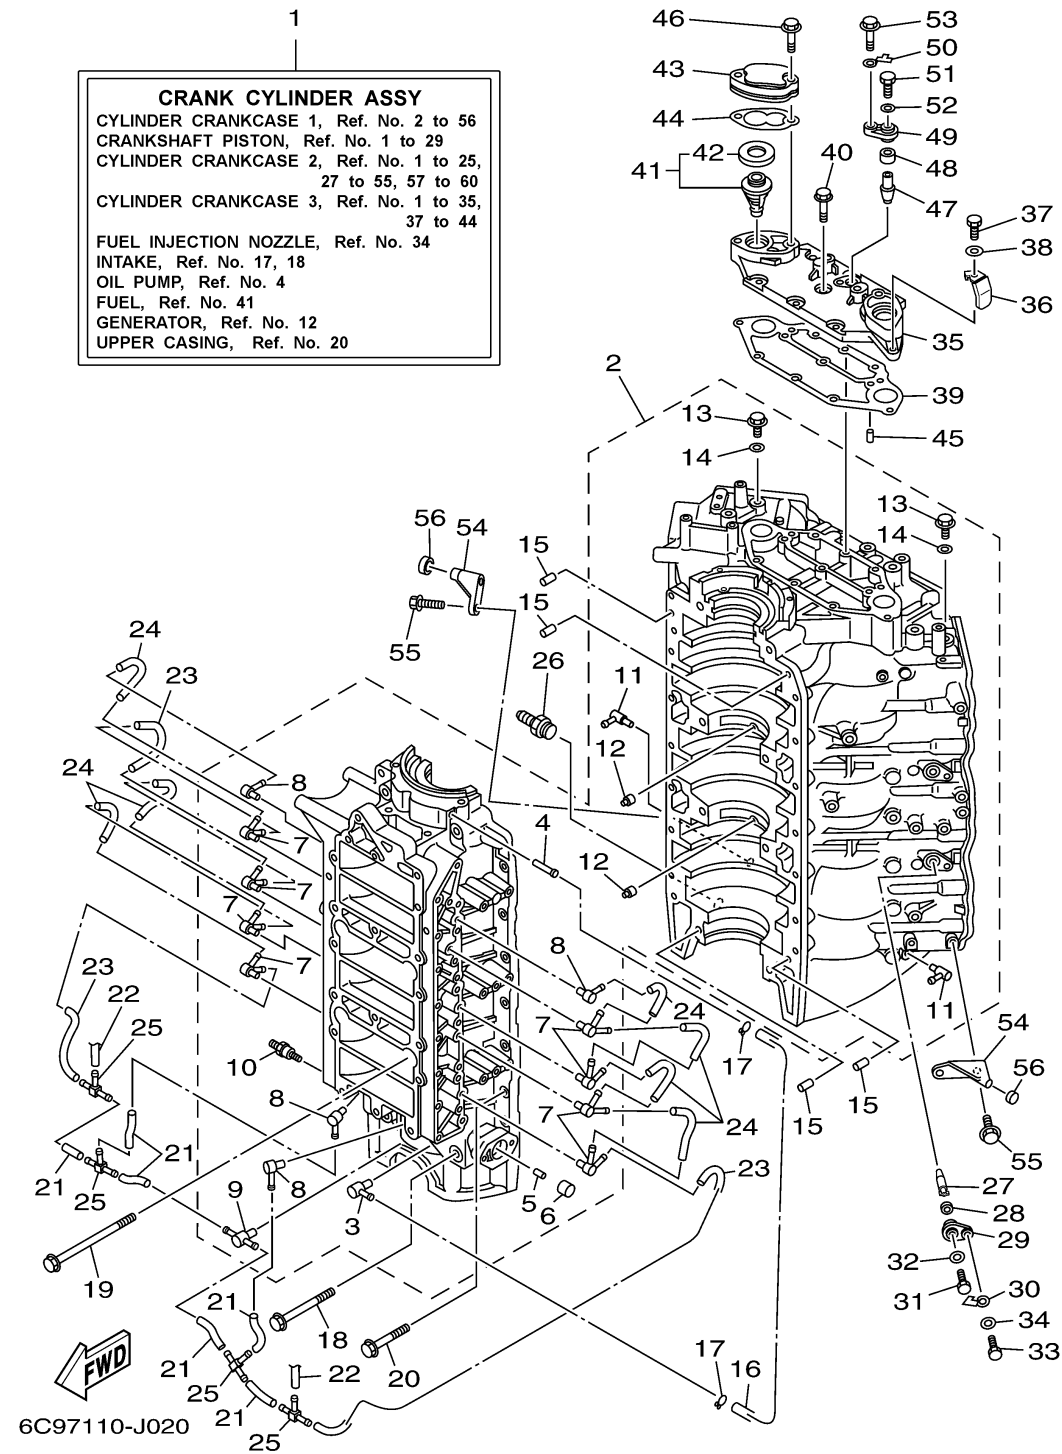

# CYLINDER CRANKCASE 1

**CRANK CYLINDER ASSY**  
 CYLINDER CRANKCASE 1, Ref. No. 2 to 56  
 CRANKSHAFT PISTON, Ref. No. 1 to 29  
 CYLINDER CRANKCASE 2, Ref. No. 1 to 25,  
 27 to 55, 57 to 60  
 CYLINDER CRANKCASE 3, Ref. No. 1 to 35,  
 37 to 44  
 FUEL INJECTION NOZZLE, Ref. No. 34  
 INTAKE, Ref. No. 17, 18  
 OIL PUMP, Ref. No. 4  
 FUEL, Ref. No. 41  
 GENERATOR, Ref. No. 12  
 UPPER CASING, Ref. No. 20

Ref No.	Part Number	Description	Qty	Remarks
1	6C9-W0090-14-1S	CRANK CYLINDER ASSY	1	
2	6D0-15100-02-1S	CRANKCASE ASSY	1	
3	6E5-11372-01-00	..NIPPLE, HOSE	1	
4	624-14485-00-00	..PIPE, JOINT	1	
5	90384-06M07-00	..BUSH, BIMETAL FORMED	1	
6	90383-16M01-00	..BUSH, FORMED	1	
7	60V-11370-00-00	..CHECK VALVE ASSY	8	
8	650-11370-01-00	..CHECK VALVE ASSY	4	
9	60V-11370-10-00	..CHECK VALVE ASSY	1	
10	90116-08012-00	..BOLT, STUD	1	
11	6D0-11372-00-00	..NIPPLE, HOSE	2	
12	663-11518-01-00	..LOCK, BEARING	2	
13	90340-14M00-00	..PLUG, STRAIGHT SCREW	2	
14	90430-14115-00	..GASKET	2	
15	93608-12063-00	PIN, DOWEL	4	
16	90445-07M10-00	HOSE (L510)	1	
17	90468-07M02-00	CLIP	2	
18	90119-10022-00	BOLT, WITH WASHER	4	
19	90119-10021-00	BOLT, WITH WASHER	4	
20	90119-06089-00	BOLT, WITH WASHER	14	

# CYLINDER CRANKCASE 1

Ref No.	Part Number	Description	Qty	Remarks
21	90445-07M03-00	.HOSE (L34)	6	
22	90445-07016-00	.HOSE (L60)	2	
23	90445-07M29-00	HOSE (L135)	3	
24	90445-07MA6-00	HOSE (L90)	7	
25	6E0-24378-00-00	PIPE, JOINT 3	4	
26	6G5-12581-00-00	JOINT, HOSE 1	1	
27	60V-11325-01-00	ANODE	3	
28	66M-11328-00-00	GROMMET, ANODE	3	
29	66M-11327-00-94	COVER, ANODE	3	
30	66M-12535-00-00	PLATE	3	
31	97095-05012-00	BOLT	3	
32	92995-05600-00	WASHER	3	
33	97013-06020-00	BOLT	3	
34	92903-06600-00	WASHER, PLATE	3	
35	60V-11371-00-1S	COVER	1	
36	60V-24135-00-00	CLAMP 1	1	
37	97013-05012-00	BOLT	1	
38	92903-05600-00	WASHER, PLATE	1	
39	60V-11381-00-00	.GASKET 1	1	
40	90119-06MA2-00	BOLT, WITH WASHER	7	