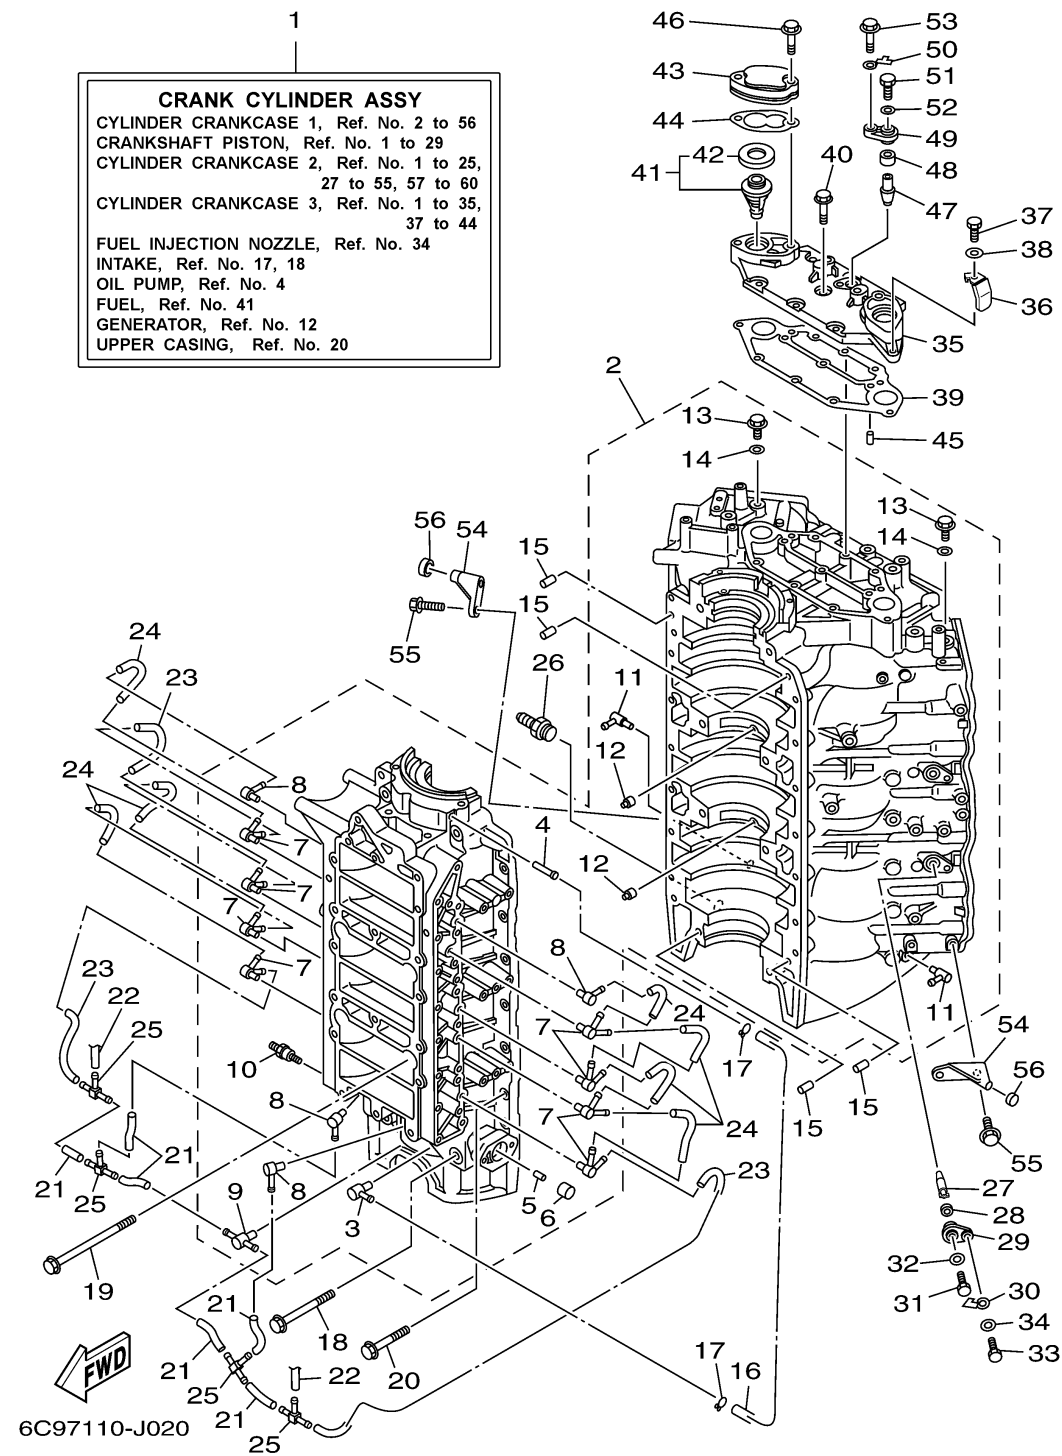

CYLINDER CRANKCASE 1

Ref No.	Part Number	Description	Qty	Remarks
41	60V-12411-00-00	THERMOSTAT	2	
42	67F-12412-00-00	.SEAL, THERMOSTAT	1	
43	60V-12413-00-1S	COVER, THERMOSTAT	2	
44	60V-12414-A0-00	.GASKET, COVER	2	
45	99480-06012-00	PIN	2	
46	90119-06055-00	BOLT, WITH WASHER	4	
47	66M-11325-00-00	ANODE	1	
48	66M-11328-00-00	GROMMET, ANODE	1	
49	66M-11327-00-94	COVER, ANODE	1	
50	66M-12535-00-00	PLATE	1	
51	97095-05012-00	BOLT	1	
52	92995-05600-00	WASHER	1	
53	90119-06MA2-00	BOLT, WITH WASHER	1	
54	6E5-42761-00-1S	STOPPER	2	
55	90119-06MA2-00	BOLT, WITH WASHER	4	
56	68F-44533-01-00	DAMPER, UPPER MOUNT RUBBER	2