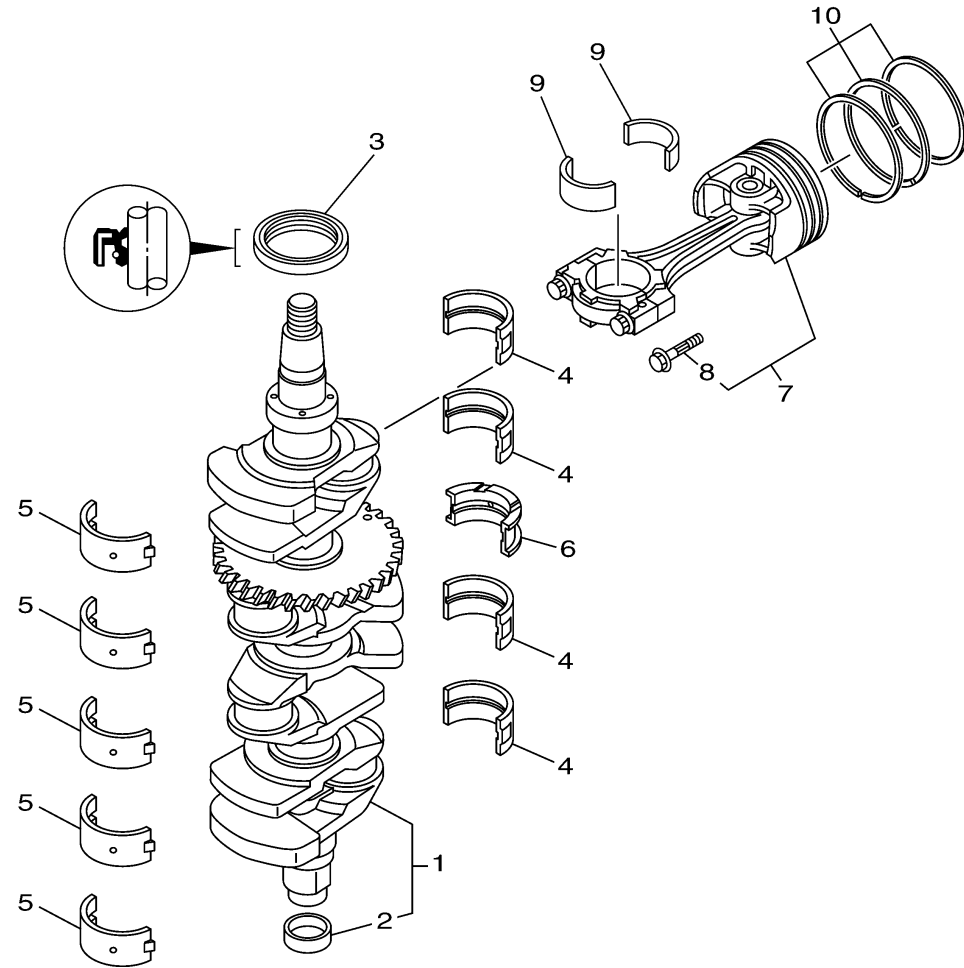

CRANKSHAFT PISTON

Ref No.	Part Number	Description	Qty	Remarks
1	63P-11410-02-00	CRANKSHAFT	1	
2	69J-11478-00-00	. COLLAR	1	
3	93102-60004-00	.OIL SEAL	1	
4	63P-11416-02-00	PLANE BEARING, CRANKSHAFT 1	4	UR GREEN
4	63P-11416-31-00	PLANE BEARING, CRANKSHAFT 1	4	(GREEN) UR 63P:1098496-
4	63P-11416-22-00	PLANE BEARING, CRANKSHAFT 1	4	UR YELLOW
4	63P-11416-51-00	PLANE BEARING, CRANKSHAFT 1	4	(YELLOW) UR 63P:1098496-
4	63P-11416-41-00	PLANE BEARING, CRANKSHAFT 1	4	(RED) UR 63P:1098496-
4	63P-11416-12-00	PLANE BEARING, CRANKSHAFT 1	4	UR RED
5	63P-11417-51-00	PLANE BEARING, CRANKSHAFT 2	5	(GREEN) UR 63P:1098496-
5	63P-11417-41-00	PLANE BEARING, CRANKSHAFT 2	5	(BROWN) UR 63P:1098496-
5	63P-11417-32-00	PLANE BEARING, CRANKSHAFT 2	5	UR BLUE/ GREEN
5	63P-11417-22-00	PLANE BEARING, CRANKSHAFT 2	5	UR YELLOW
5	63P-11417-12-00	PLANE BEARING, CRANKSHAFT 2	5	UR RED
5	63P-11417-02-00	PLANE BEARING, CRANKSHAFT 2	5	UR GREEN
5	63P-11417-71-00	PLANE BEARING, CRANKSHAFT 2	5	(YELLOW) UR 63P:1098496-
5	63P-11417-61-00	PLANE BEARING, CRANKSHAFT 2	5	(RED) UR 63P:1098496-
5	63P-11417-81-00	PLANE BEARING, CRANKSHAFT 2	5	(BLUE) UR 63P:1098496-
6	63P-11426-51-00	BEARING, THRUST 1	1	(GREEN) UR 63P:1098496-
6	63P-11426-41-00	BEARING, THRUST 1	1	(RED) UR 63P:1098496-

CONTINUED ON NEXT FRAME >

63P6110-H030

CRANKSHAFT PISTON

Ref No.	Part Number	Description	Qty	Remarks
6	63P-11426-31-00	BEARING, THRUST 1	1	(YELLOW) UR 63P:1098496-
6	63P-11426-00-00	BEARING, THRUST 1	1	UR GREEN
6	63P-11426-10-00	BEARING, THRUST 1	1	UR RED
6	63P-11426-20-00	BEARING, THRUST 1	1	UR YELLOW
7	63P-W1164-01-00	PISTON/CONROD ASSY(STD)	4	
7	63P-W1164-10-00	PISTON/CON-ROD ASSY(0.25MM OS)	4	AP
8	63P-11654-00-00	. .BOLT, CONNECTING ROD	2	
9	63P-11656-11-00	PLANE BEARING, CONNECTING ROD	8	UR BLUE
9	63P-11656-21-00	PLANE BEARING, CONNECTING ROD	8	UR RED
9	63P-11656-01-00	PLANE BEARING, CONNECTING ROD	8	UR GREEN
10	63P-11603-01-00	PISTON RING SET (STD)	4	
10	63P-11604-00-00	PISTON RING SET (0.25MM O/S)	4	AP

63P6110-H030