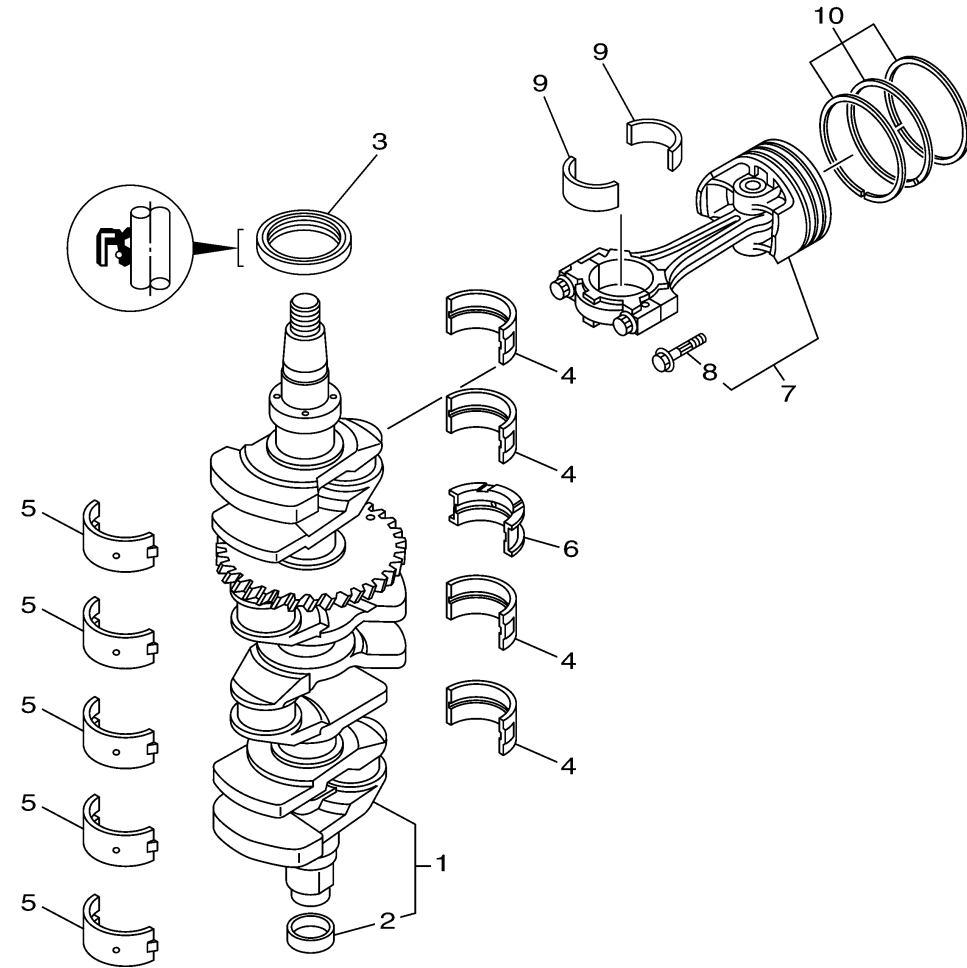

CRANKSHAFT PISTON

Ref No.	Part Number	Description	Qty	Remarks
1	63P-11410-02-00	CRANKSHAFT	1	
2	69J-11478-00-00	. COLLAR	1	
3	93102-60004-00	.OIL SEAL	1	
4	63P-11416-02-00	PLANE BEARING, CRANKSHAFT 1	4	UR GREEN
4	63P-11416-31-00	PLANE BEARING, CRANKSHAFT 1	4	(GREEN) UR 63P:1098496-
4	63P-11416-22-00	PLANE BEARING, CRANKSHAFT 1	4	UR YELLOW
4	63P-11416-51-00	PLANE BEARING, CRANKSHAFT 1	4	(YELLOW) UR 63P:1098496-
4	63P-11416-41-00	PLANE BEARING, CRANKSHAFT 1	4	(RED) UR 63P:1098496-
4	63P-11416-12-00	PLANE BEARING, CRANKSHAFT 1	4	UR RED
5	63P-11417-51-00	PLANE BEARING, CRANKSHAFT 2	5	(GREEN) UR 63P:1098496-
5	63P-11417-41-00	PLANE BEARING, CRANKSHAFT 2	5	(BROWN) UR 63P:1098496-
5	63P-11417-32-00	PLANE BEARING, CRANKSHAFT 2	5	UR BLUE/ GREEN
5	63P-11417-22-00	PLANE BEARING, CRANKSHAFT 2	5	UR YELLOW
5	63P-11417-12-00	PLANE BEARING, CRANKSHAFT 2	5	UR RED
5	63P-11417-02-00	PLANE BEARING, CRANKSHAFT 2	5	UR GREEN
5	63P-11417-71-00	PLANE BEARING, CRANKSHAFT 2	5	(YELLOW) UR 63P:1098496-
5	63P-11417-61-00	PLANE BEARING, CRANKSHAFT 2	5	(RED) UR 63P:1098496-
5	63P-11417-81-00	PLANE BEARING, CRANKSHAFT 2	5	(BLUE) UR 63P:1098496-
6	63P-11426-51-00	BEARING, THRUST 1	1	(GREEN) UR 63P:1098496-
6	63P-11426-41-00	BEARING, THRUST 1	1	(RED) UR 63P:1098496-

CONTINUED ON NEXT FRAME >

63P6110-H030

CRANKSHAFT PISTON

Ref No.	Part Number	Description	Qty	Remarks
6	63P-11426-31-00	BEARING, THRUST 1	1	(YELLOW) UR 63P:1098496-
6	63P-11426-00-00	BEARING, THRUST 1	1	UR GREEN
6	63P-11426-10-00	BEARING, THRUST 1	1	UR RED
6	63P-11426-20-00	BEARING, THRUST 1	1	UR YELLOW
7	63P-W1164-01-00	PISTON/CONROD ASSY(STD)	4	
7	63P-W1164-10-00	PISTON/CON-ROD ASSY(0.25MM OS)	4	AP
8	63P-11654-00-00	. .BOLT, CONNECTING ROD	2	
9	63P-11656-11-00	PLANE BEARING, CONNECTING ROD	8	UR BLUE
9	63P-11656-21-00	PLANE BEARING, CONNECTING ROD	8	UR RED
9	63P-11656-01-00	PLANE BEARING, CONNECTING ROD	8	UR GREEN
10	63P-11603-01-00	PISTON RING SET (STD)	4	
10	63P-11604-00-00	PISTON RING SET (0.25MM O/S)	4	AP

63P6110-H030