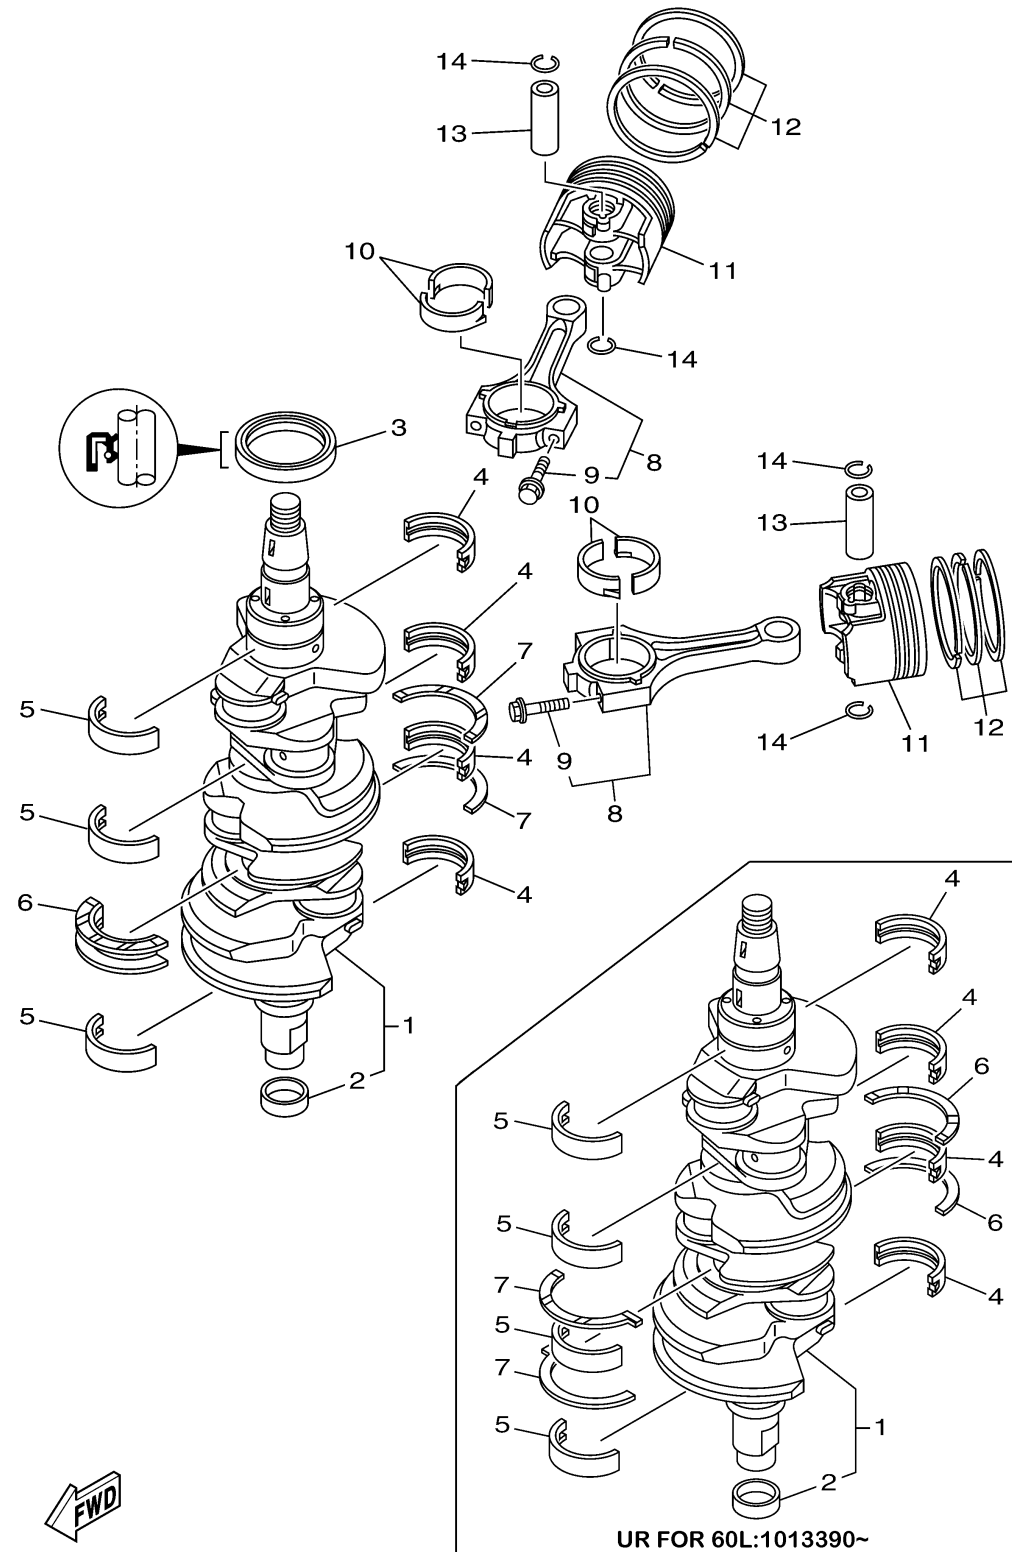

CRANKSHAFT PISTON -1013686

Ref No.	Part Number	Description	Qty	Remarks
1	69J-11410-00-00	CRANKSHAFT	1	
2	69J-11478-00-00	. COLLAR	1	
3	93102-63004-00	OIL SEAL	1	
4	69J-11416-21-00	PLANE BEARING, CRANKSHAFT 1	4	UR #3
4	69J-11416-11-00	PLANE BEARING, CRANKSHAFT 1	4	UR #2
4	69J-11416-01-00	PLANE BEARING, CRANKSHAFT 1	4	UR #1
5	69J-11417-21-00	PLANE BEARING, CRANKSHAFT 2	3	UR #3
5	69J-11417-01-00	PLANE BEARING, CRANKSHAFT 2	4	#1 UR 60L:1013390-
5	69J-11417-01-00	PLANE BEARING, CRANKSHAFT 2	3	UR #1
5	69J-11417-11-00	PLANE BEARING, CRANKSHAFT 2	4	#2 UR 60L:1013390-
5	69J-11417-11-00	PLANE BEARING, CRANKSHAFT 2	3	UR #2
5	69J-11417-21-00	PLANE BEARING, CRANKSHAFT 2	4	#3 UR 60L:1013390-
6	69J-11426-21-00	BEARING, THRUST 1	1	UR #3
6	69J-11426-11-00	BEARING, THRUST 1	1	UR #2
6	6AW-11426-00-00	BEARING, THRUST 1	2	UR 60L:1013390-
6	69J-11426-01-00	BEARING, THRUST 1	1	UR #1
7	6AW-11427-00-00	BEARING, THRUST 2	2	UR 60L:1013390-
7	69J-11427-00-00	BEARING, THRUST 2	2	
8	69J-W1165-01-00	CONNECTING ROD ASSY	6	
9	69J-11654-00-00	. BOLT, CONNECTING ROD	2	

CONTINUED ON NEXT FRAME >

60L8110-H030
Revised 5-10-11

CRANKSHAFT PISTON -1013686

Ref No.	Part Number	Description	Qty	Remarks
10	69J-11656-20-00	PLANE BEARING, CONNECTING ROD	12	UR BLUE
10	69J-11656-00-00	PLANE BEARING, CONNECTING ROD	12	UR YELLOW
10	69J-11656-10-00	PLANE BEARING, CONNECTING	12	UR GREEN
11	69J-11631-02-93	PISTON (STD)	6	
11	69J-11635-00-00	P[ISTON (0.25MM OS)	6	AP
12	63P-11603-01-00	PISTON RING SET (STD)	6	
12	63P-11604-00-00	PISTON RING SET (0.25MM OS)	6	AP
13	69J-11633-00-00	PIN, PISTON	6	
14	69J-11634-01-00	CLIP, PISTON PIN	12	