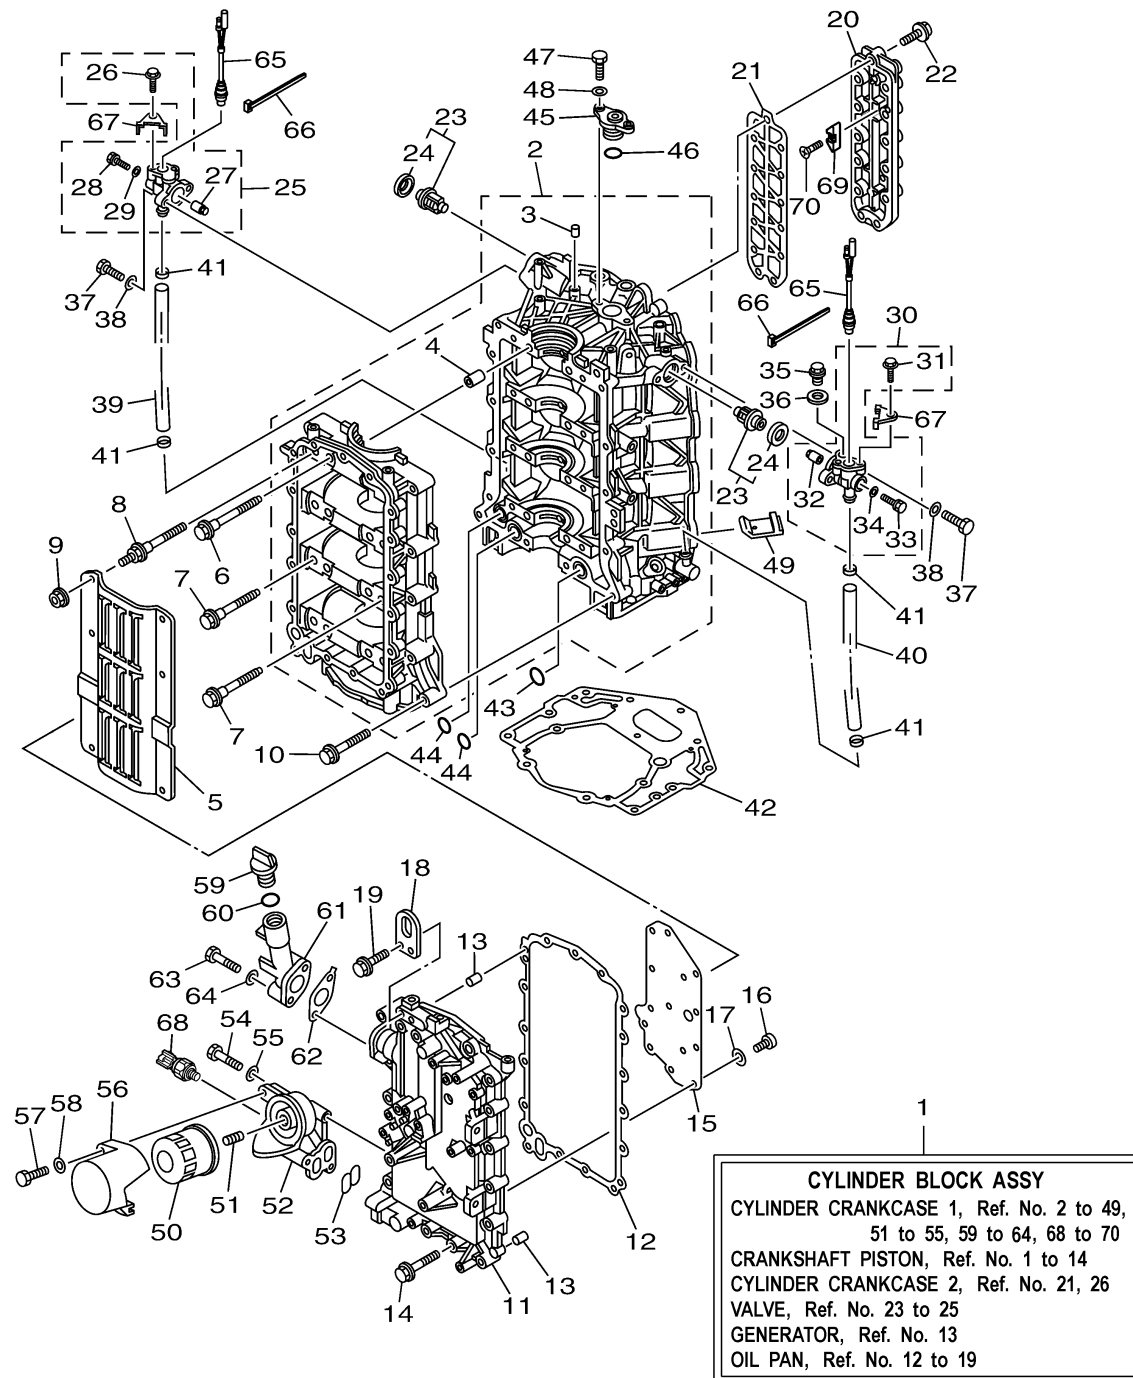

CYLINDER CRANKCASE 1

Ref No.	Part Number	Description	Qty	Remarks
1	69J-W009B-06-9S	CYLINDER BLOCK ASSY	1	UR - 60L:1013389 AND 60L:1013687 -
1	69J-W009B-07-9S	CYLINDER BLOCK ASSY	1	UR 60L:1013390 -
2	69J-15100-12-9S	CRANKCASE ASSY	1	UR - 60L:1013389
2	69J-15100-13-9S	CRANKCASE ASSY	1	UR 60L:1013390 -
3	93606-12019-00	. PIN, DOWEL	1	
4	91814-18001-00	..PIN, DOWEL	8	
5	69J-15123-00-00	PLATE, BAFFLE 1	1	
6	69J-15187-00-00	BOLT	8	
7	69J-15481-00-00	BOLT 1	2	
8	69J-15482-00-00	BOLT 2	6	
9	95707-06500-00	NUT, FLANGE	6	
10	90119-08M66-00	BOLT, WITH WASHER	13	
11	69J-15411-00-9S	COVER, CRANKCASE 1	1	
12	69J-15451-00-00	..GASKET, CRANKCASE COVER 1	1	
13	93606-12019-00	PIN, DOWEL	2	
14	90119-08009-00	BOLT, WITH WASHER	17	
15	69J-11168-00-00	COVER, BREATHER	1	
16	98507-04008-00	..SCREW, PAN HEAD	14	
17	92907-04600-00	..WASHER	14	
18	69J-11119-00-00	HANGER, ENGINE	1	

CONTINUED ON NEXT FRAME >