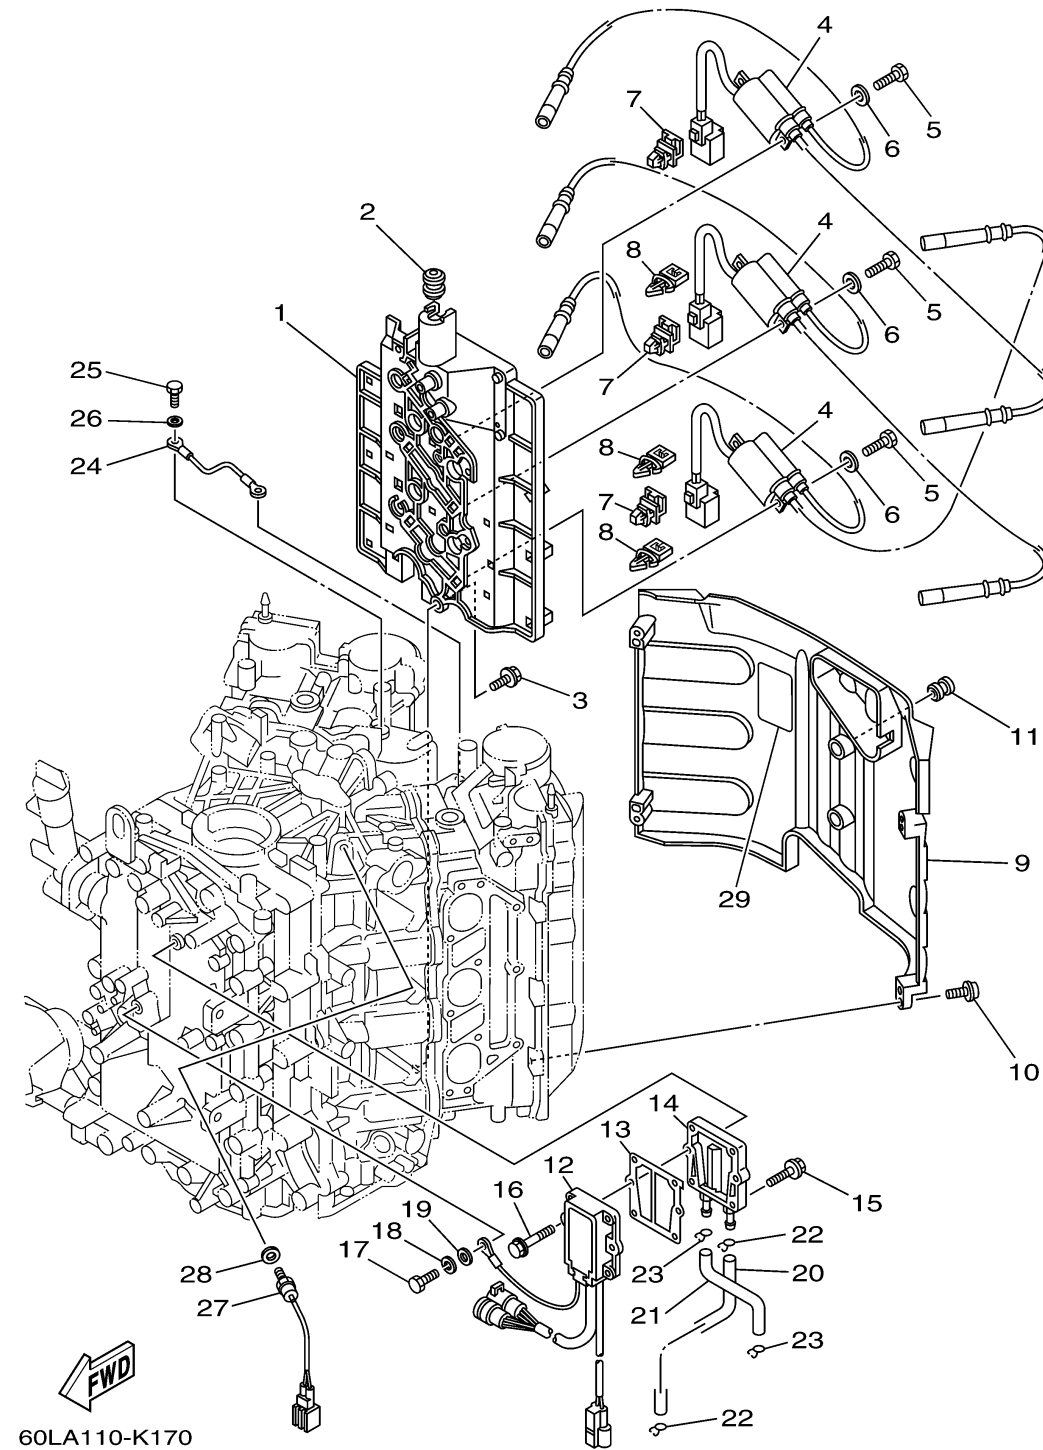

ELECTRICAL 1

Ref No.	Part Number	Description	Qty	Remarks
1	69J-82316-00-00	BRACKET, IGNITION COIL	1	
2	90480-09M21-00	GROMMET	1	
3	90119-06M82-00	BOLT, WITH WASHER	6	
4	69J-82310-00-00	IGNITION COIL ASSY	3	
5	97095-06020-00	BOLT	6	
6	92995-06600-00	WASHER	6	
7	90464-12002-00	.CLAMP	3	
8	90464-07M56-00	CLAMP	3	
9	69J-82314-00-00	COVER, IGNITION COIL	1	
10	90110-06038-00	BOLT, HEXAGON SOCKET HEAD	4	
11	663-82317-01-00	DAMPER, IGNITION COIL	2	
12	69J-81960-12-00	RECTIFIER & REGULATOR ASSY	1	
13	69J-81975-A0-00	PLATE, RECTIFIER FITTING	1	
14	69J-81972-02-9S	COVER, RECTIFIER	1	
15	90119-06MA3-00	BOLT, WITH WASHER	4	
16	90119-06MA5-00	BOLT, WITH WASHER	2	
17	97095-06020-00	BOLT	1	
18	92995-06100-00	WASHER, SPRING	1	
19	92995-06600-00	WASHER	1	
20	69J-12482-00-00	PIPE 2	1	

CONTINUED ON NEXT FRAME >

ELECTRICAL 1

Ref No.	Part Number	Description	Qty	Remarks
21	69J-12481-00-00	PIPE 1	1	
22	90467-09M03-00	CLIP	2	
23	90467-08M18-00	CLIP	2	
24	69J-82519-00-00	WIRE, EARTH LEAD	1	
25	97095-06012-00	BOLT	2	
26	92995-06600-00	WASHER	2	
27	61A-85790-00-00	THERMOSENSOR ASSY	1	
28	92990-10600-00	WASHER, PLATE	1	
29	69J-83626-00-00	MARK 6	1	