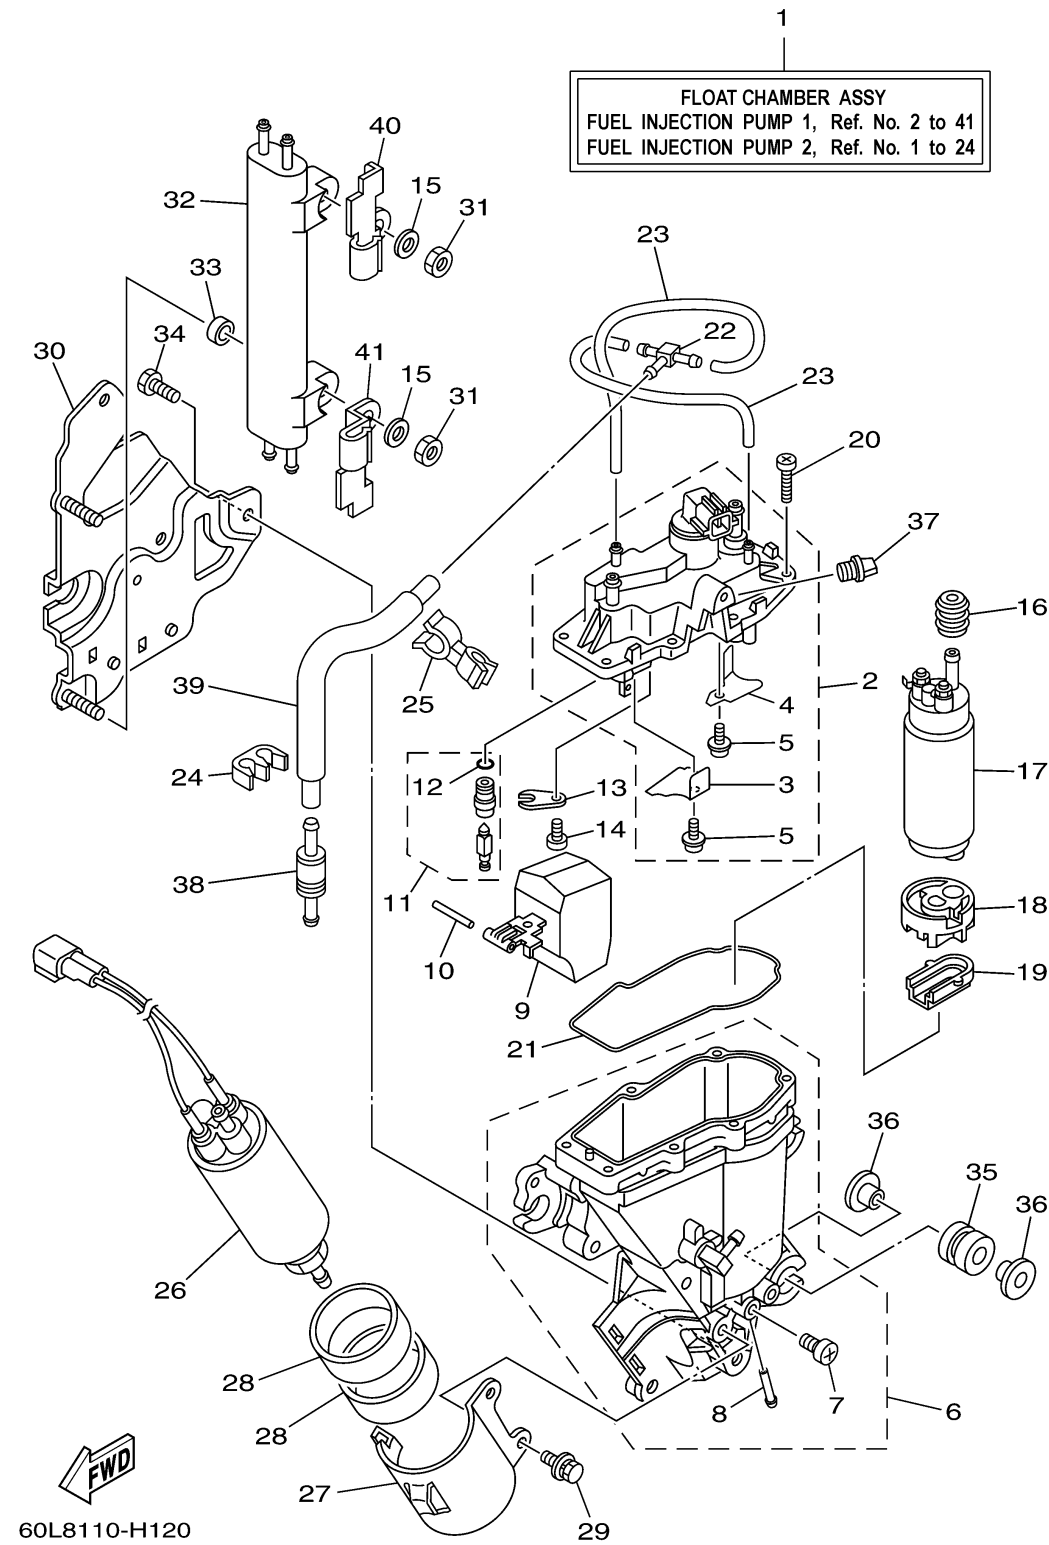

FUEL INJECTION PUMP 1

Ref No.	Part Number	Description	Qty	Remarks
21	68V-14984-00-00	GASKET, FLOAT CHAMBER	1	
22	69J-24379-00-00	.PIPE, JOINT 4	1	
23	69J-14148-00-00	PIPE	2	
24	6P2-24136-00-00	CLAMP 2	1	
25	69J-24135-00-00	CLAMP 1	1	
26	69J-24410-02-00	FUEL PUMP ASSY	1	
27	69J-24491-00-00	BRACKET, FUEL PUMP	1	
28	69J-24492-00-00	BUSH, FUEL PUMP	2	
29	69J-24592-00-00	BOLT	2	
30	69J-24422-10-00	PLATE	1	
31	69J-14164-00-00	NUT, HOLDING	2	
32	69J-21841-02-00	COOLER	1	
33	68V-14265-00-00	COLLAR	2	
34	69J-14446-00-00	BOLT	3	
35	69J-13593-00-00	DAMPER	4	
36	69J-13716-00-00	.COLLAR	8	
37	69J-14225-01-00	.CAP	1	
38	60L-24460-00-00	RELIEF VALVE ASSY	1	
39	60L-24316-00-00	PIPE 6	1	
40	69J-2481H-00-00	CLAMP	1	

CONTINUED ON NEXT FRAME >

FUEL INJECTION PUMP 1

Ref No.	Part Number	Description	Qty	Remarks
41	69J-2481H-10-00	CLAMP	1	