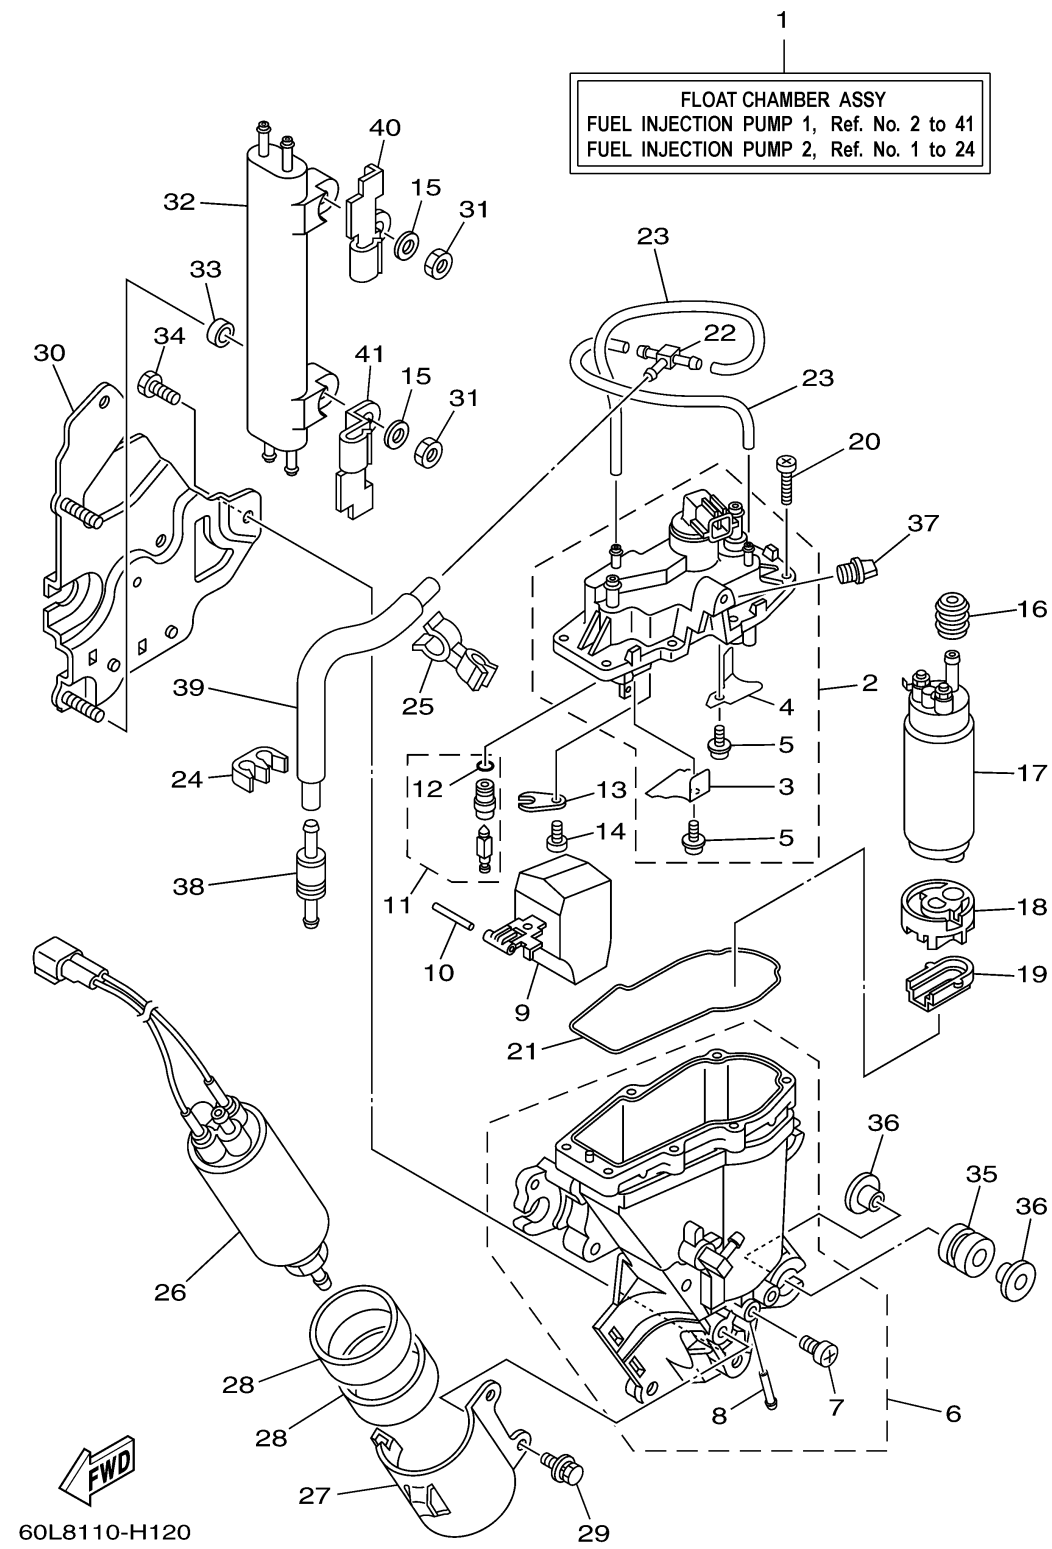

FUEL INJECTION PUMP 1

Ref No.	Part Number	Description	Qty	Remarks
21	68V-14984-00-00	GASKET, FLOAT CHAMBER	1	
22	69J-24379-00-00	.PIPE, JOINT 4	1	
23	69J-14148-00-00	PIPE	2	
24	6P2-24136-00-00	CLAMP 2	1	
25	69J-24135-00-00	CLAMP 1	1	
26	69J-24410-02-00	FUEL PUMP ASSY	1	
27	69J-24491-00-00	BRACKET, FUEL PUMP	1	
28	69J-24492-00-00	BUSH, FUEL PUMP	2	
29	69J-24592-00-00	BOLT	2	
30	69J-24422-10-00	PLATE	1	
31	69J-14164-00-00	NUT, HOLDING	2	
32	69J-21841-02-00	COOLER	1	
33	68V-14265-00-00	COLLAR	2	
34	69J-14446-00-00	BOLT	3	
35	69J-13593-00-00	DAMPER	4	
36	69J-13716-00-00	.COLLAR	8	
37	69J-14225-01-00	.CAP	1	
38	60L-24460-00-00	RELIEF VALVE ASSY	1	
39	60L-24316-00-00	PIPE 6	1	
40	69J-2481H-00-00	CLAMP	1	

CONTINUED ON NEXT FRAME >

FUEL INJECTION PUMP 1

Ref No.	Part Number	Description	Qty	Remarks
41	69J-2481H-10-00	CLAMP	1	