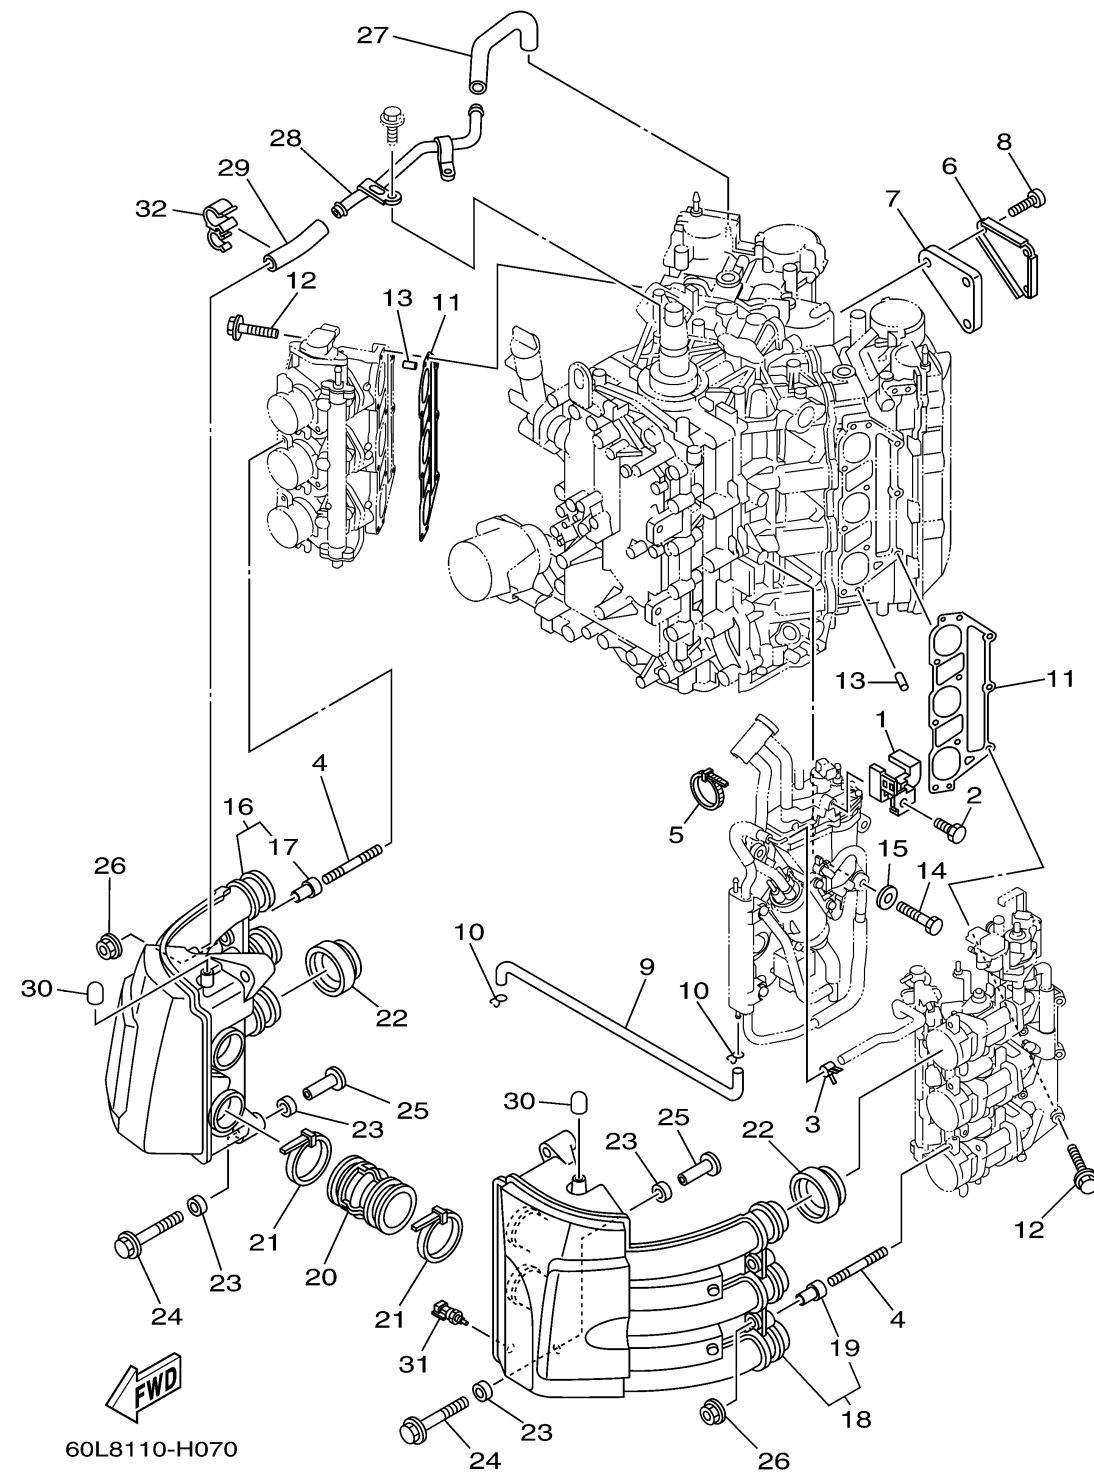

INTAKE 1

Ref No.	Part Number	Description	Qty	Remarks
1	69J-14146-11-00	PLATE	1	
2	69J-14162-00-00	BOLT, HOLDING	1	
3	68V-24519-00-00	CLIP	1	
4	90116-06032-00	BOLT, STUD	4	
5	90465-14M66-00	CLAMP	1	
6	69J-1442A-00-00	COVER, CLEANER CASE 3	1	
7	69J-14409-00-00	DAMPER	1	
8	97780-60620-00	SCREW, TAPPING	3	
9	69J-12483-00-00	PIPE 3	1	
10	90467-09M03-00	CLIP	2	
11	69J-13645-00-00	.GASKET, MANIFOLD 1	2	
12	90119-08022-00	BOLT, WITH WASHER	18	
13	91690-50014-00	PIN, SPRING	4	
14	90101-06M75-00	BOLT	4	
15	90201-06068-00	WASHER, PLATE	4	
16	69J-14440-00-00	SILENCER ASSY, INTAKE	1	
17	90387-07005-00	..COLLAR	2	
18	69J-1444F-00-00	SILENCER ASSY, INTAKE 2	1	
19	90387-07005-00	..COLLAR	2	
20	69J-14419-00-00	PIPE	2	

CONTINUED ON NEXT FRAME >

INTAKE 1

Ref No.	Part Number	Description	Qty	Remarks
21	90465-11M52-00	CLAMP	4	
22	69J-14457-00-00	SEAL	6	
23	90386-08001-00	BUSH	8	
24	90119-06036-00	BOLT, WITH WASHER	4	
25	90387-06038-00	COLLAR	4	
26	90179-06M28-00	NUT	4	
27	69J-15373-00-00	PIPE, BREATHER	1	
28	69J-15394-00-00	PIPE, OIL VENT	1	
29	69J-15393-00-00	PIPE, BREATHER 2	1	
30	69J-11984-00-00	CAP, RUBBER	2	
31	65L-85886-00-00	THERMOSENSOR	1	
32	90464-15007-00	CLAMP	1	