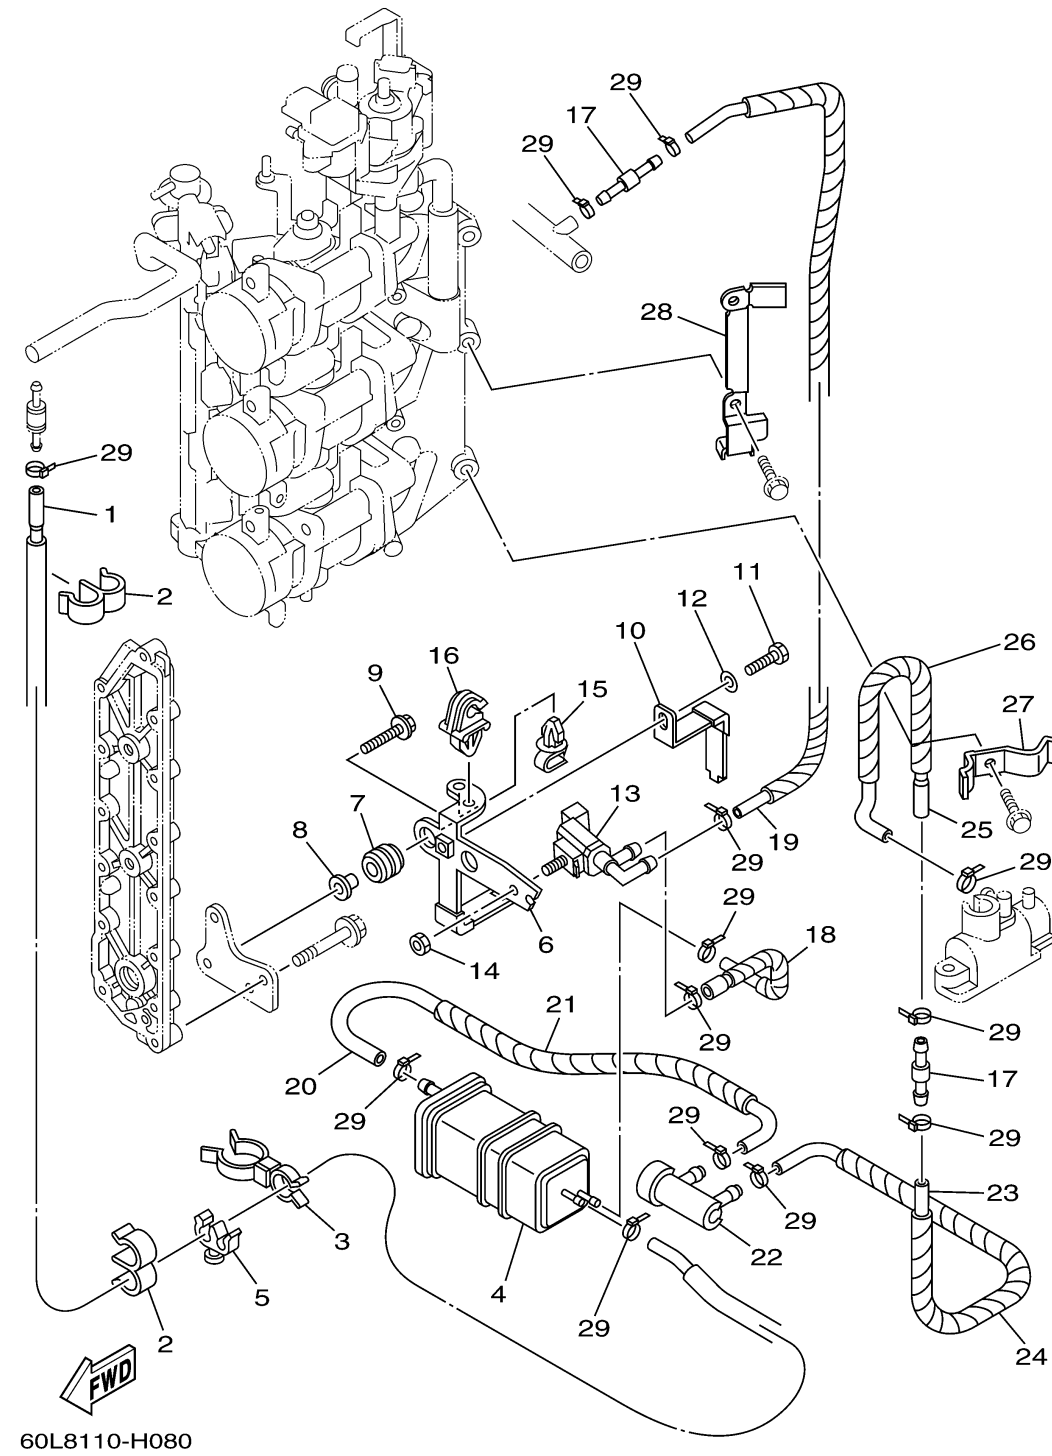

INTAKE 2

Ref No.	Part Number	Description	Qty	Remarks
1	60L-24315-01-00	PIPE 5	1	
2	90464-09M31-00	CLAMP	2	
3	90464-23001-00	CLAMP	1	
4	69J-24170-00-00	CANISTER ASSY	1	
5	90464-11201-00	CLAMP	1	
6	69J-2134X-10-00	BRACKET, CANISTER	1	
7	90480-10M23-00	GROMMET	2	
8	90387-06M60-00	COLLAR	2	
9	90119-06M59-00	BOLT, WITH WASHER	2	
10	69J-2419A-01-00	HOLDER	1	
11	97095-06016-00	BOLT	1	
12	92995-06600-00	WASHER	1	
13	69J-86120-00-00	SOLENOID VALVE ASSY	1	
14	95380-06600-00	NUT, HEXAGON	1	
15	90464-07011-00	CLAMP	1	
16	90464-07259-00	CLAMP	1	
17	6E5-24379-00-00	PIPE, JOINT 4	2	
18	69J-24314-00-00	PIPE 4	1	
19	60L-24314-10-00	PIPE 4	1	
20	60L-24313-00-00	PIPE 3	1	

CONTINUED ON NEXT FRAME >

INTAKE 2

Ref No.	Part Number	Description	Qty	Remarks
21	90448-12003-00	HOSE, WITH UNION	1	
22	69J-24502-00-00	FILTER, FUEL	1	
23	60L-24312-00-00	PIPE 2	1	
24	90448-12001-00	HOSE, WITH UNION	1	
25	60L-24311-00-00	PIPE, FUEL 1	1	
26	90448-10002-00	HOSE, WITH UNION	1	
27	60L-24367-01-00	CLAMP, FUEL PIPE 2	1	
28	60L-24366-01-00	CLAMP, FUEL PIPE 1	1	
29	90465-11M10-00	CLAMP	13	