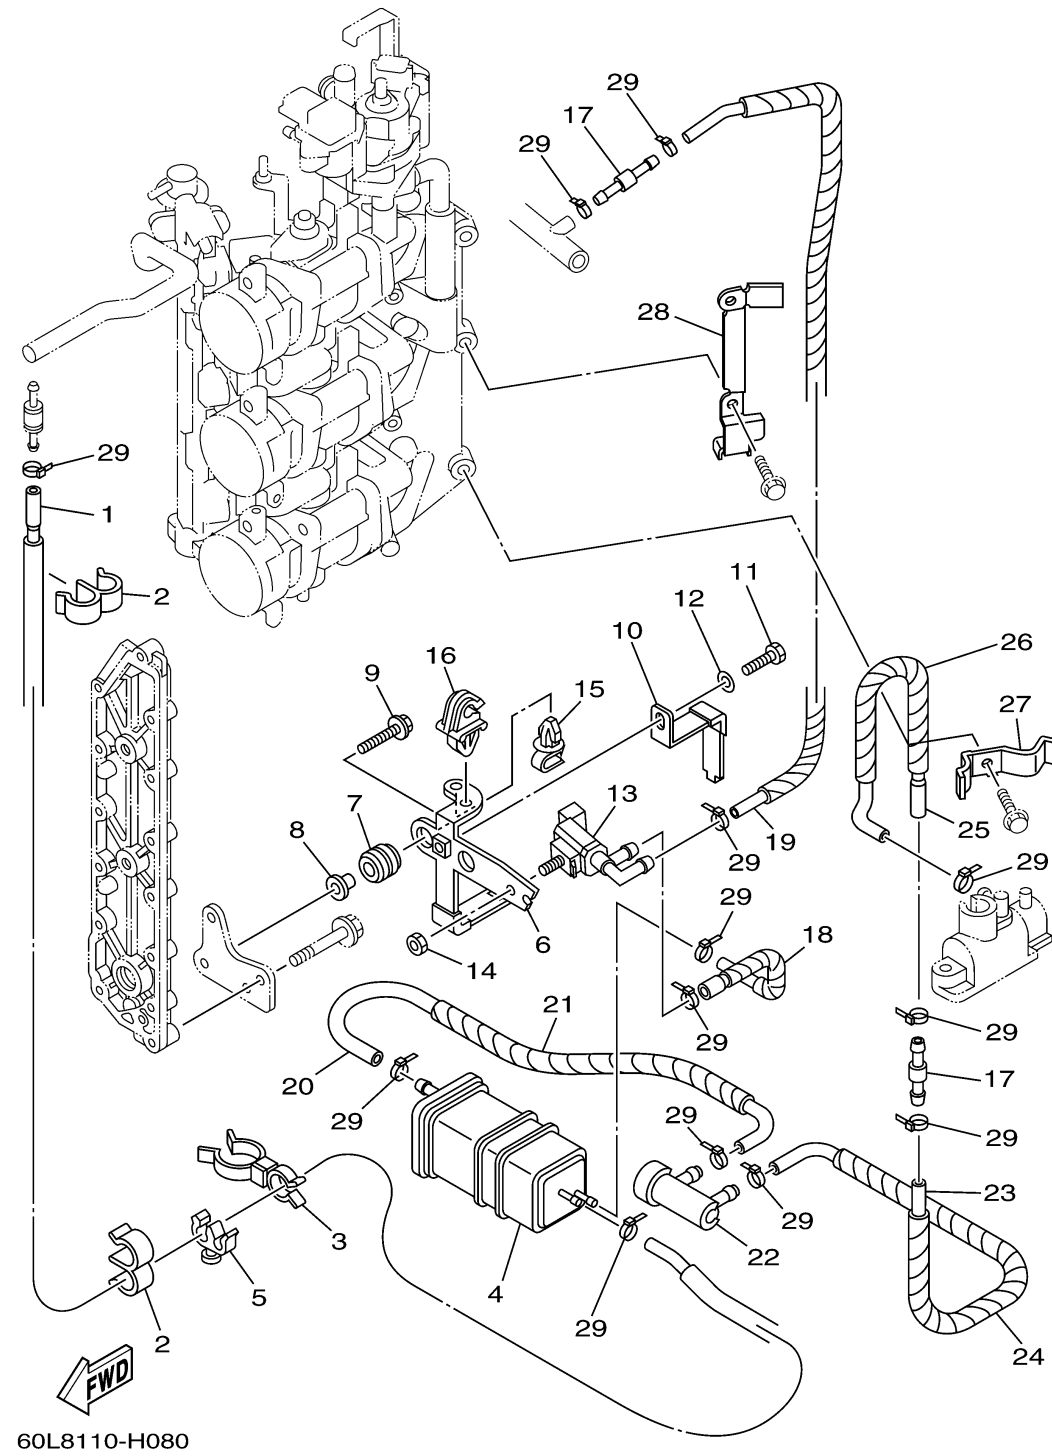

INTAKE 2

Ref No.	Part Number	Description	Qty	Remarks
1	60L-24315-01-00	PIPE 5	1	
2	90464-09M31-00	CLAMP	2	
3	90464-23001-00	CLAMP	1	
4	69J-24170-00-00	CANISTER ASSY	1	
5	90464-11201-00	CLAMP	1	
6	69J-2134X-10-00	BRACKET, CANISTER	1	
7	90480-10M23-00	GROMMET	2	
8	90387-06M60-00	COLLAR	2	
9	90119-06M59-00	BOLT, WITH WASHER	2	
10	69J-2419A-01-00	HOLDER	1	
11	97095-06016-00	BOLT	1	
12	92995-06600-00	WASHER	1	
13	69J-86120-00-00	SOLENOID VALVE ASSY	1	
14	95380-06600-00	NUT, HEXAGON	1	
15	90464-07011-00	CLAMP	1	
16	90464-07259-00	CLAMP	1	
17	6E5-24379-00-00	PIPE, JOINT 4	2	
18	69J-24314-00-00	PIPE 4	1	
19	60L-24314-10-00	PIPE 4	1	
20	60L-24313-00-00	PIPE 3	1	

CONTINUED ON NEXT FRAME >

INTAKE 2

Ref No.	Part Number	Description	Qty	Remarks
21	90448-12003-00	HOSE, WITH UNION	1	
22	69J-24502-00-00	FILTER, FUEL	1	
23	60L-24312-00-00	PIPE 2	1	
24	90448-12001-00	HOSE, WITH UNION	1	
25	60L-24311-00-00	PIPE, FUEL 1	1	
26	90448-10002-00	HOSE, WITH UNION	1	
27	60L-24367-01-00	CLAMP, FUEL PIPE 2	1	
28	60L-24366-01-00	CLAMP, FUEL PIPE 1	1	
29	90465-11M10-00	CLAMP	13	