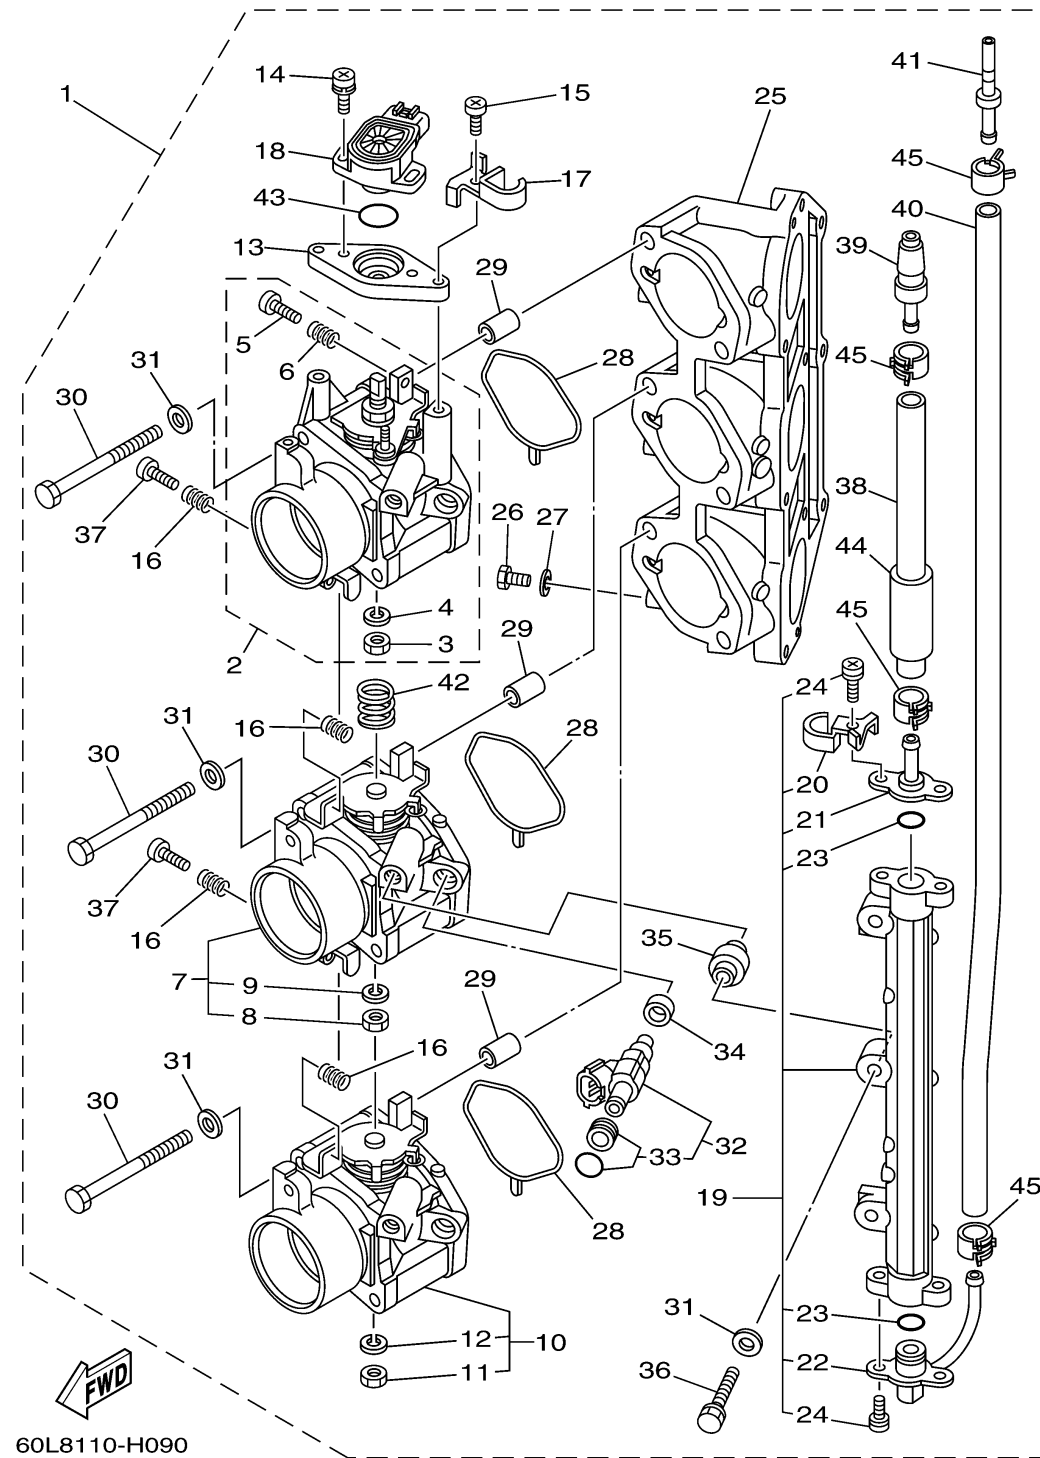

THROTTLE BODY ASSY 1

Ref No.	Part Number	Description	Qty	Remarks
1	60L-13750-02-00	THROTTLE BODY ASSY	1	
2	60L-13751-01-00	..BODY, THROTTLE 1	1	
3	3CF-14594-00-00	...NUT	1	
4	92990-08100-00	.. WASHER, SPRING	1	
5	68V-14323-00-00	...SCREW, AIR ADJUSTING	1	
6	68V-14331-00-00	...SPRING, THROTTLE VALVE	1	
7	60L-13753-01-00	..BODY, THROTTLE 3	1	
8	3CF-14594-00-00	...NUT	1	
9	92990-08100-00	.. WASHER, SPRING	1	
10	60L-13755-01-00	..BODY, THROTTLE 5	1	
11	3CF-14594-00-00	...NUT	1	
12	92990-08100-00	.. WASHER, SPRING	1	
13	69J-13576-00-00	..SPACER	1	
14	68V-81145-01-00	..SCREW 1	2	
15	68V-14565-00-00	..SCREW	2	
16	68V-14331-00-00	..SPRING, THROTTLE VALVE	4	
17	69J-14261-00-00	...HOLDER	1	
18	6S1-85885-00-00	..THROTTLE SENSOR ASSY	1	
19	69J-13160-00-00	..DELIVERY PIPE ASSY 1	1	
20	69J-14261-00-00HOLDER	1	

CONTINUED ON NEXT FRAME >

THROTTLE BODY ASSY 1

Ref No.	Part Number	Description	Qty	Remarks
21	69J-14295-00-00	. . .PIPE, FUEL	1	
22	69J-14251-00-00	. . .NIPPLE	1	
23	68V-14397-00-00	. . .O-RING	2	
24	68V-81147-00-00	. . SCREW 3	4	
25	69J-13641-00-00	. .MANIFOLD 1	1	
26	97095-06010-00	. BOLT	3	
27	90430-06014-00	. .GASKET	3	
28	69J-13557-00-00	. .GASKET	3	
29	99530-10114-00	. PIN, DOWEL	6	
30	69J-14496-00-00	. BOLT	6	
31	68V-14475-00-00	. WASHER	9	
32	69J-13761-00-00	. INJECTOR	3	
33	68V-1410B-00-00	. . .PACKING KIT	1	
34	68V-13766-00-00	. RUBBER, INJECTOR	3	
35	68V-14264-00-00	. COLLAR	3	
36	68V-14428-00-00	. BOLT	3	
37	69J-14321-00-00	. .SCREW, THROTTLE	2	
38	69J-13973-10-00	. .PIPE, FUEL 3	1	
39	68F-24300-00-00	. FUEL PIPE JOINT	1	
40	69J-13972-10-00	. .PIPE, FUEL 2	1	

CONTINUED ON NEXT FRAME >

THROTTLE BODY ASSY 1

Ref No.	Part Number	Description	Qty	Remarks
41	69J-24381-00-00	. SET BAR, FUEL JOINT	1	
42	60L-14286-00-00	. .SPRING	1	
43	68V-8182L-00-00	. O-RING 1	1	
44	69J-14149-00-00	. .PIPE	1	
45	68V-13577-00-00	. CLIP	4	