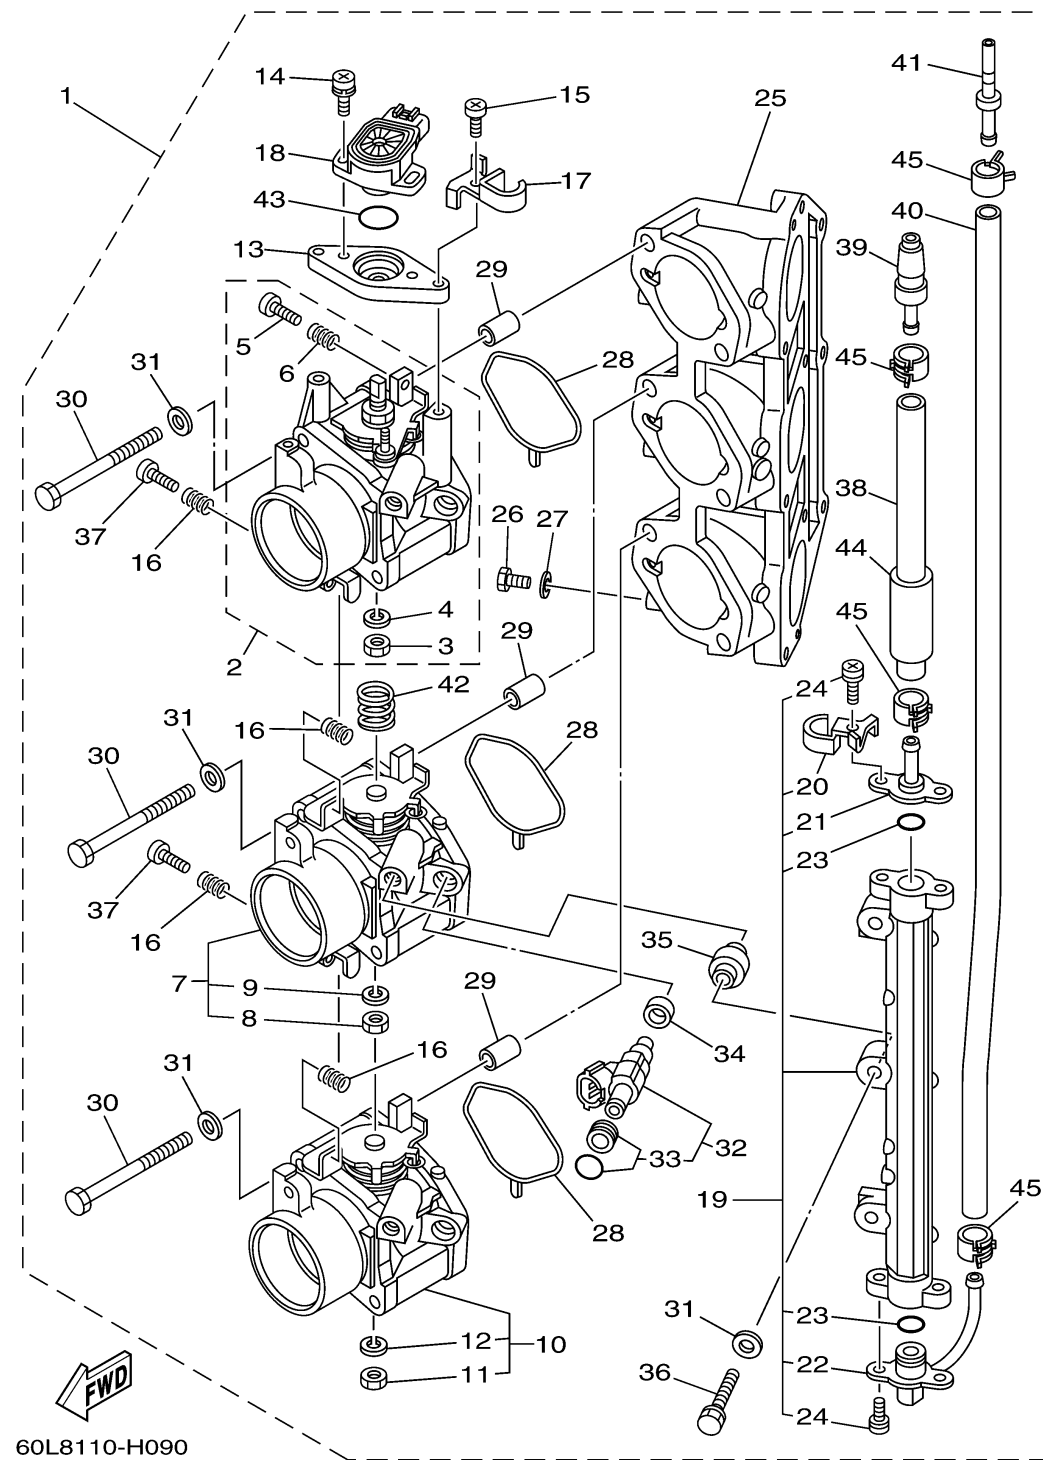

THROTTLE BODY ASSY 1

Ref No.	Part Number	Description	Qty	Remarks
1	60L-13750-02-00	THROTTLE BODY ASSY	1	
2	60L-13751-01-00	..BODY, THROTTLE 1	1	
3	3CF-14594-00-00	...NUT	1	
4	92990-08100-00	.. WASHER, SPRING	1	
5	68V-14323-00-00	...SCREW, AIR ADJUSTING	1	
6	68V-14331-00-00	...SPRING, THROTTLE VALVE	1	
7	60L-13753-01-00	..BODY, THROTTLE 3	1	
8	3CF-14594-00-00	...NUT	1	
9	92990-08100-00	.. WASHER, SPRING	1	
10	60L-13755-01-00	..BODY, THROTTLE 5	1	
11	3CF-14594-00-00	...NUT	1	
12	92990-08100-00	.. WASHER, SPRING	1	
13	69J-13576-00-00	..SPACER	1	
14	68V-81145-01-00	..SCREW 1	2	
15	68V-14565-00-00	..SCREW	2	
16	68V-14331-00-00	..SPRING, THROTTLE VALVE	4	
17	69J-14261-00-00	...HOLDER	1	
18	6S1-85885-00-00	..THROTTLE SENSOR ASSY	1	
19	69J-13160-00-00	..DELIVERY PIPE ASSY 1	1	
20	69J-14261-00-00HOLDER	1	

CONTINUED ON NEXT FRAME >

THROTTLE BODY ASSY 1

Ref No.	Part Number	Description	Qty	Remarks
21	69J-14295-00-00	. . .PIPE, FUEL	1	
22	69J-14251-00-00	. . .NIPPLE	1	
23	68V-14397-00-00	. . .O-RING	2	
24	68V-81147-00-00	. . SCREW 3	4	
25	69J-13641-00-00	. .MANIFOLD 1	1	
26	97095-06010-00	. BOLT	3	
27	90430-06014-00	. .GASKET	3	
28	69J-13557-00-00	. .GASKET	3	
29	99530-10114-00	. PIN, DOWEL	6	
30	69J-14496-00-00	. BOLT	6	
31	68V-14475-00-00	. WASHER	9	
32	69J-13761-00-00	. INJECTOR	3	
33	68V-1410B-00-00	. . .PACKING KIT	1	
34	68V-13766-00-00	. RUBBER, INJECTOR	3	
35	68V-14264-00-00	. COLLAR	3	
36	68V-14428-00-00	. BOLT	3	
37	69J-14321-00-00	. .SCREW, THROTTLE	2	
38	69J-13973-10-00	. .PIPE, FUEL 3	1	
39	68F-24300-00-00	. FUEL PIPE JOINT	1	
40	69J-13972-10-00	. .PIPE, FUEL 2	1	

CONTINUED ON NEXT FRAME >

THROTTLE BODY ASSY 1

Ref No.	Part Number	Description	Qty	Remarks
41	69J-24381-00-00	. SET BAR, FUEL JOINT	1	
42	60L-14286-00-00	. .SPRING	1	
43	68V-8182L-00-00	. O-RING 1	1	
44	69J-14149-00-00	. .PIPE	1	
45	68V-13577-00-00	. CLIP	4	